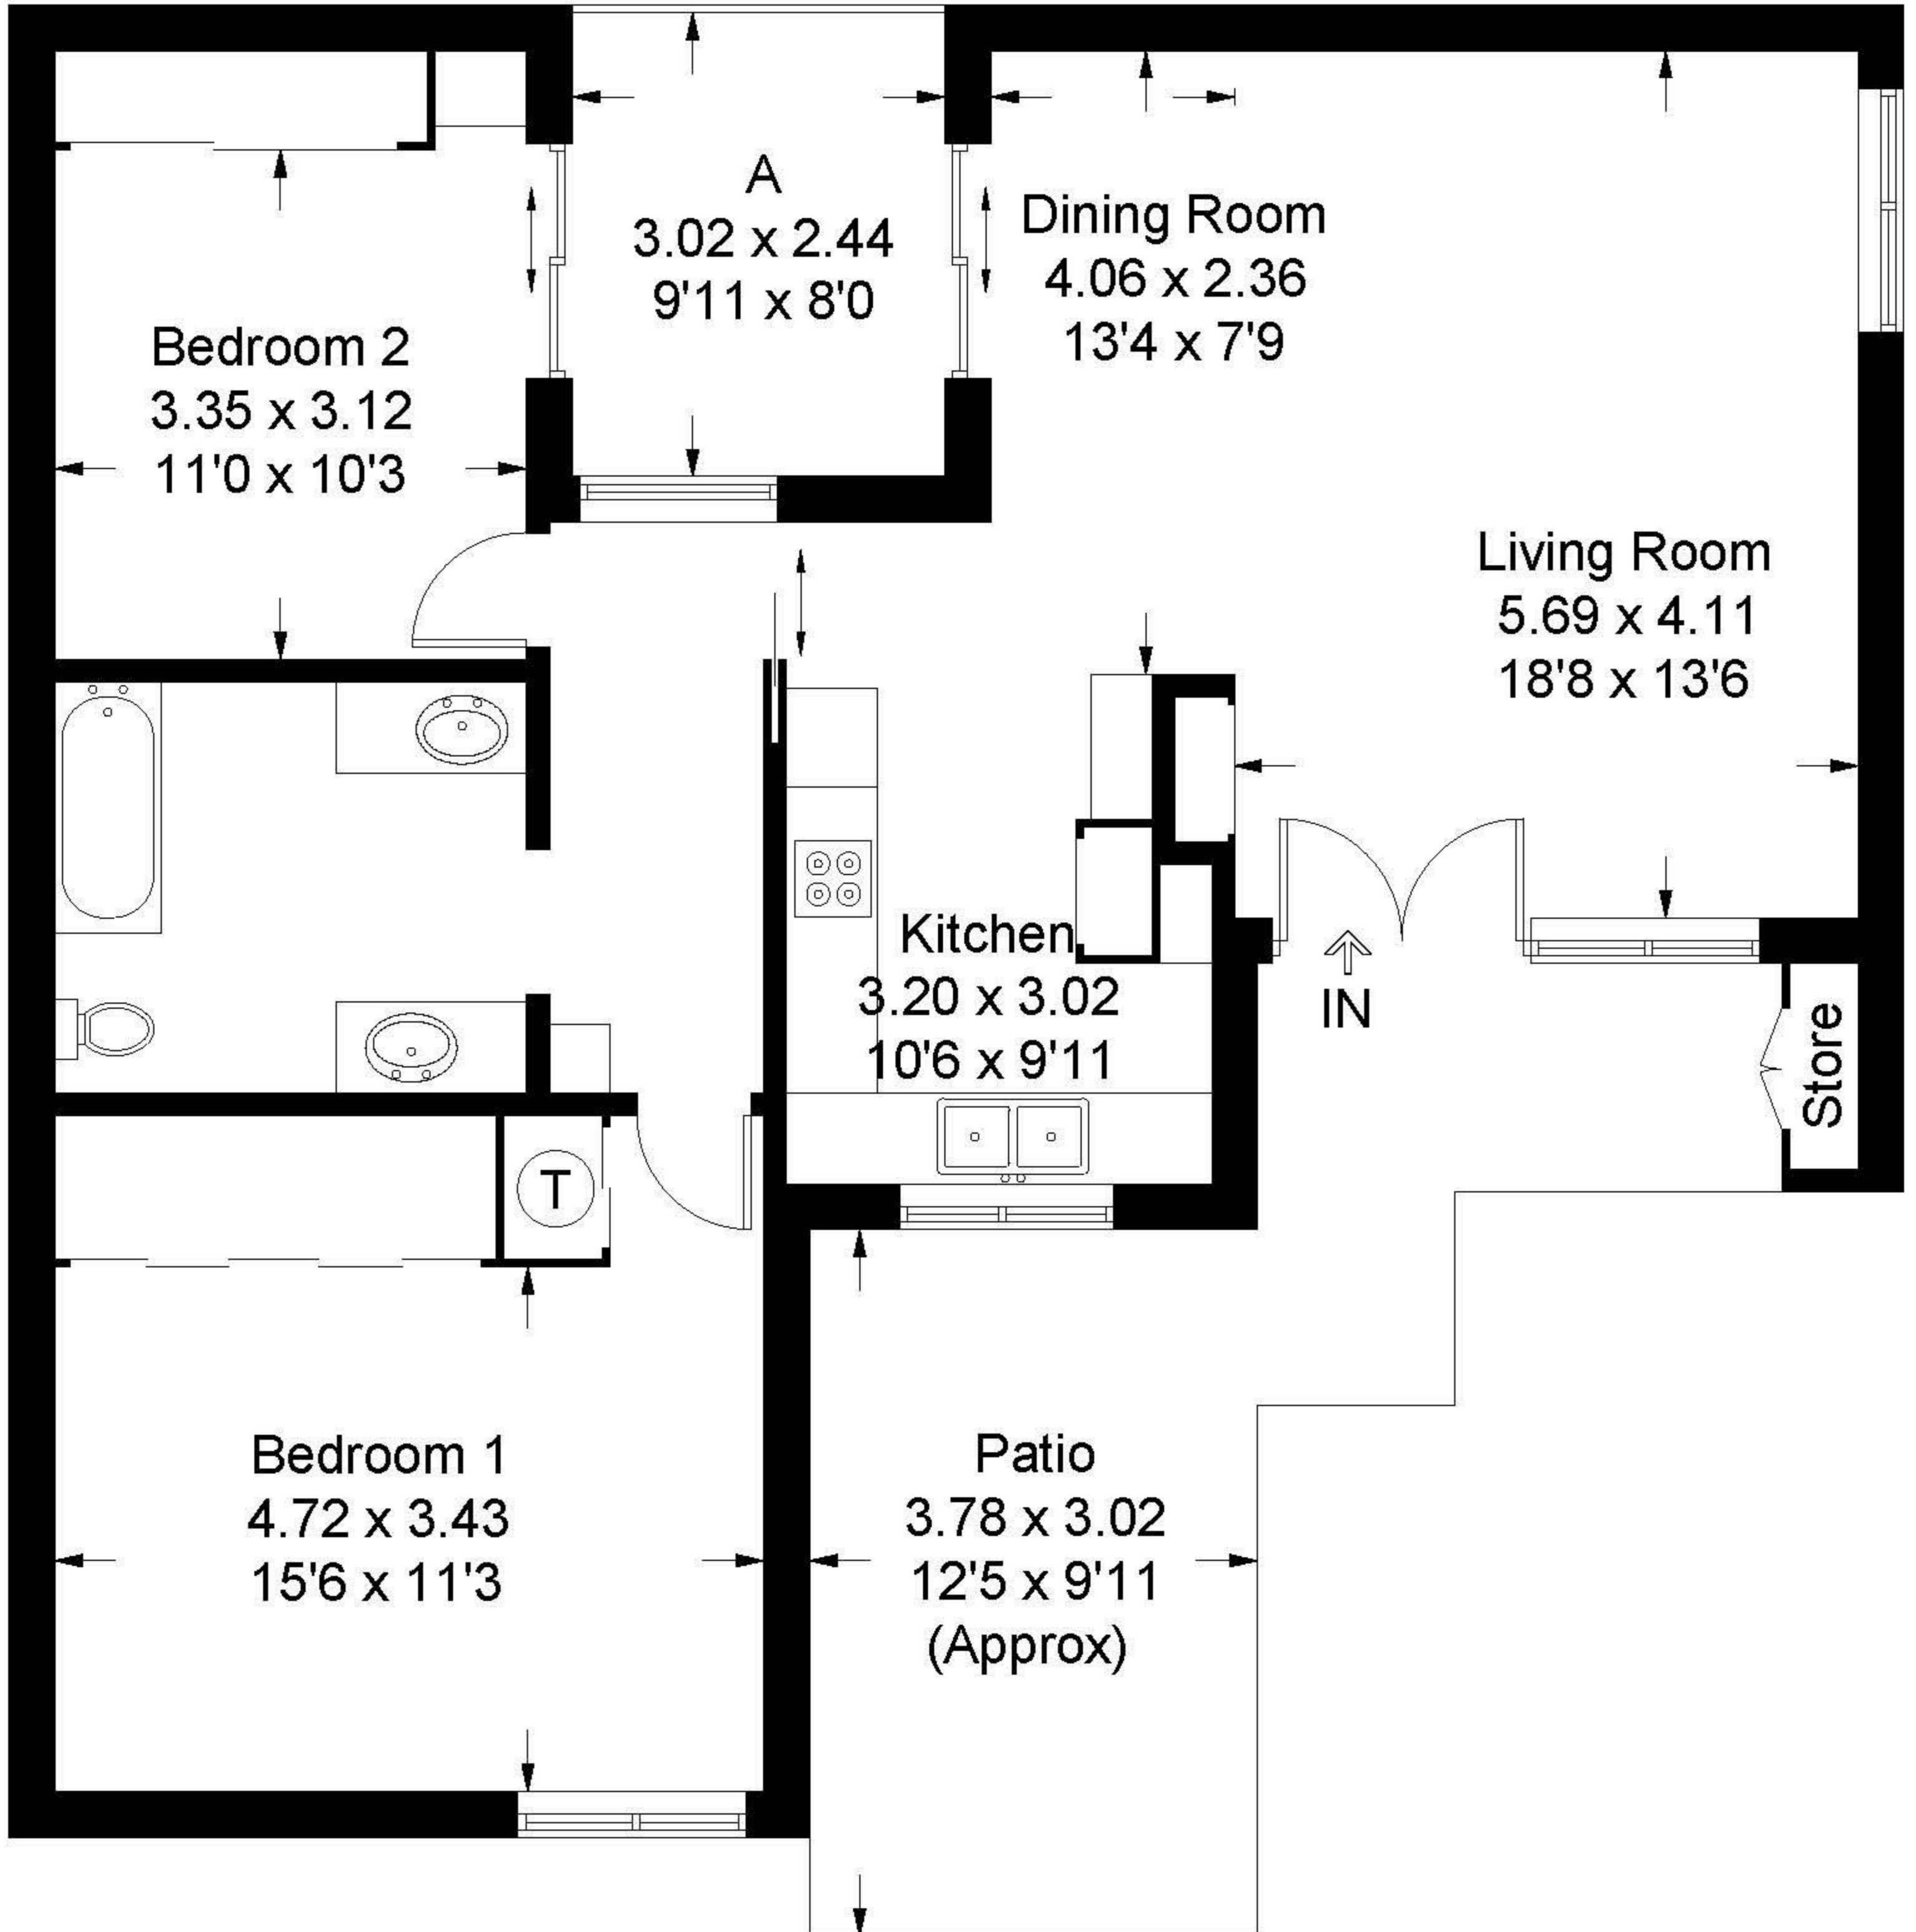

Barcelona

Approximate Gross Internal Area = 87.3 sq m / 940 sq ft

CENTURY 21

Rainbow Realty

Illustration for identification purposes only, measurements are approximate, not to scale. FloorplansUsketch.com © 2017 (ID367192)