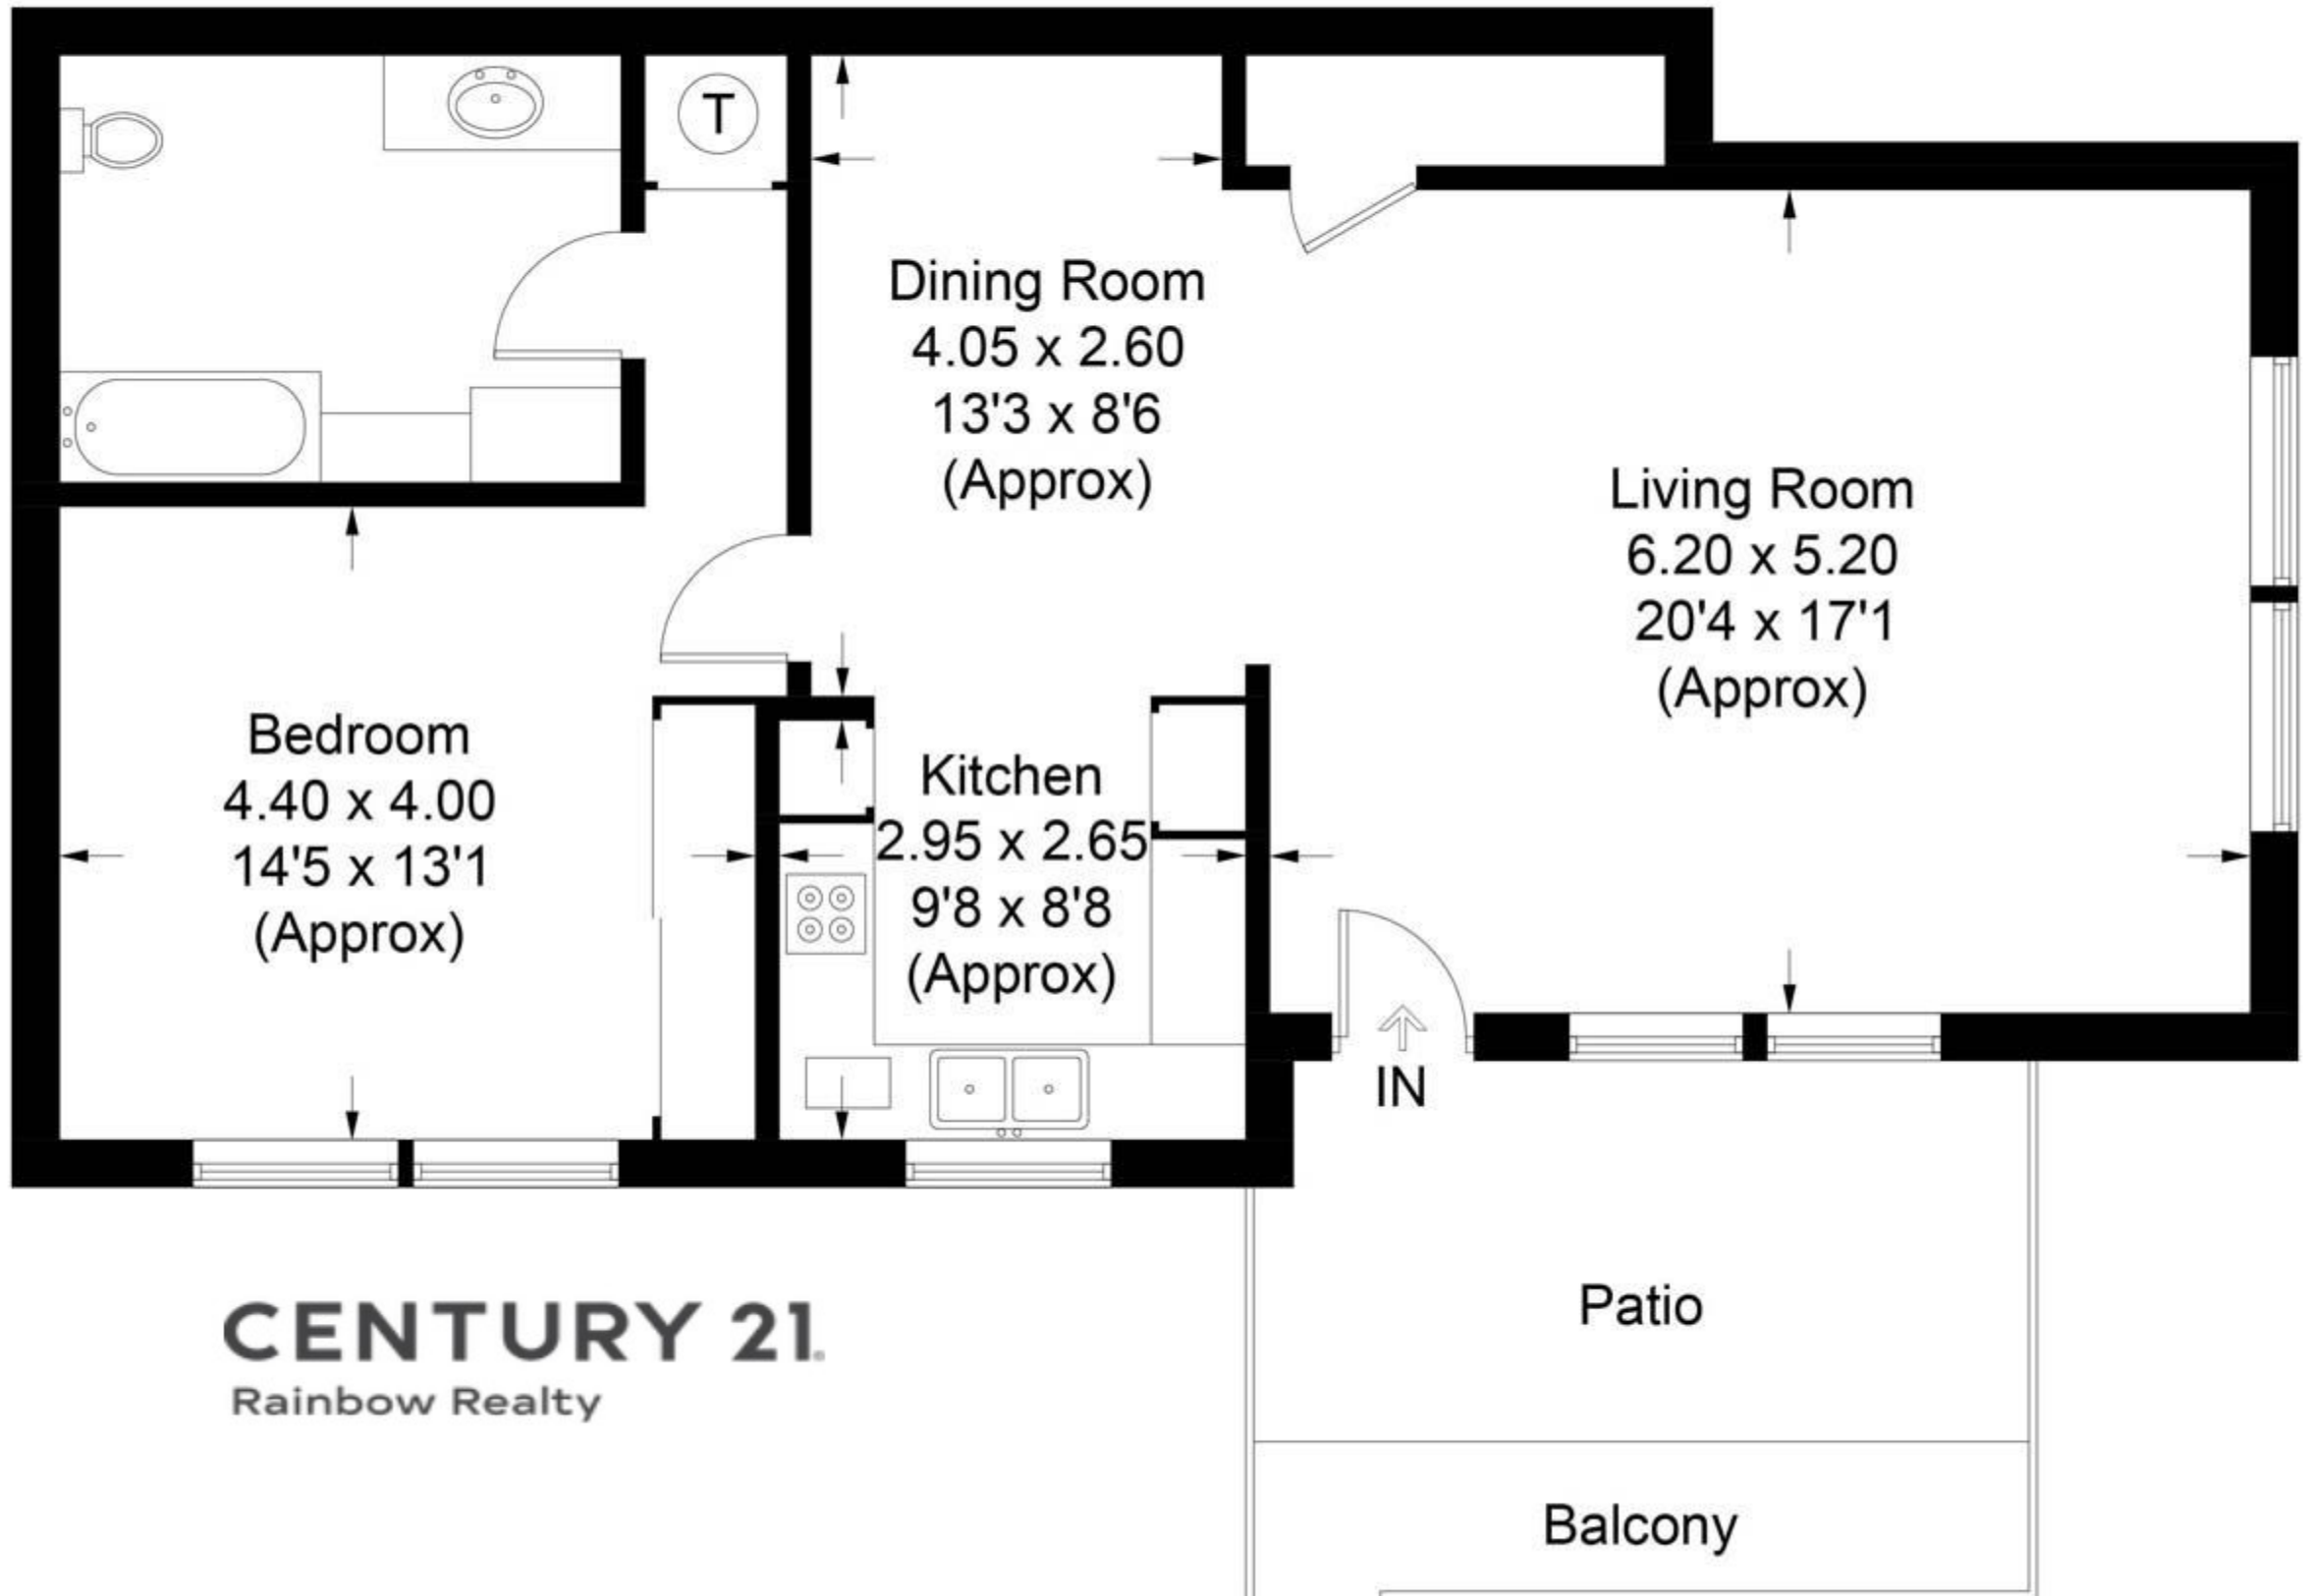

Cadiz

Approximate Gross Internal Area = 71.5 sq m / 770 sq ft

CENTURY 21.
Rainbow Realty