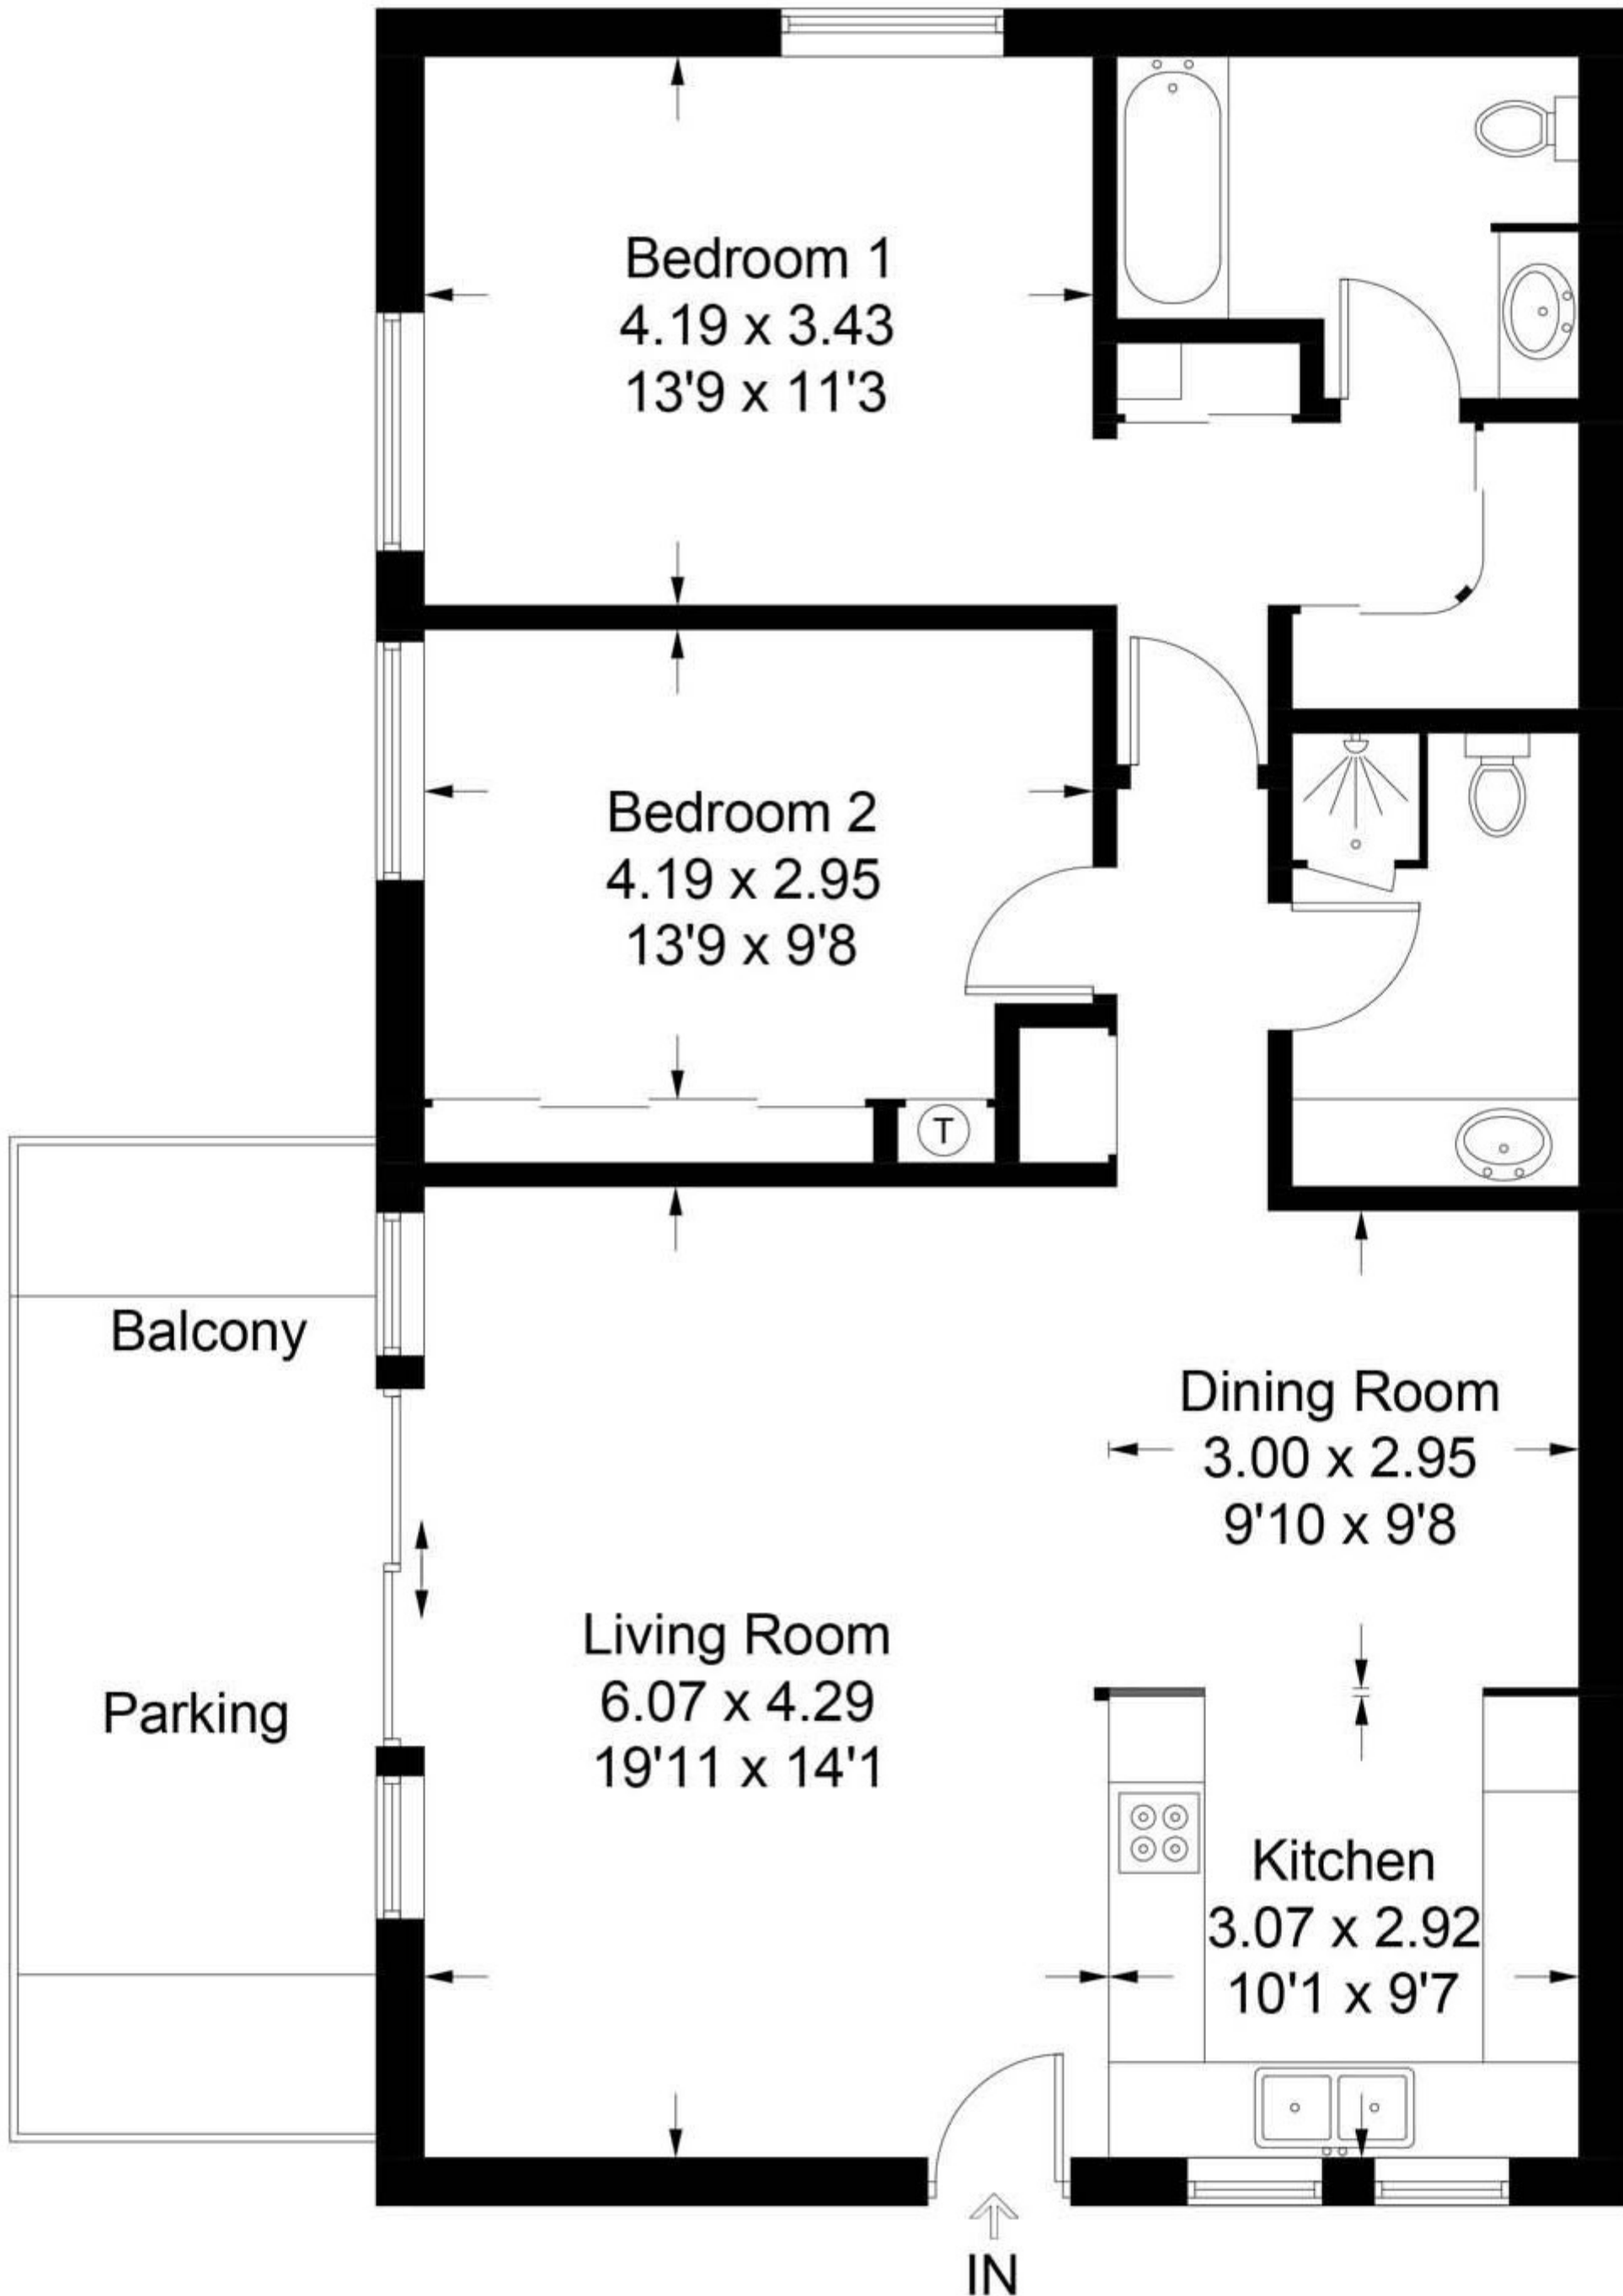

# Casa Blanca

Approximate Gross Internal Area = 96.6 sq m / 1040 sq ft

**CENTURY 21**  
Rainbow Realty