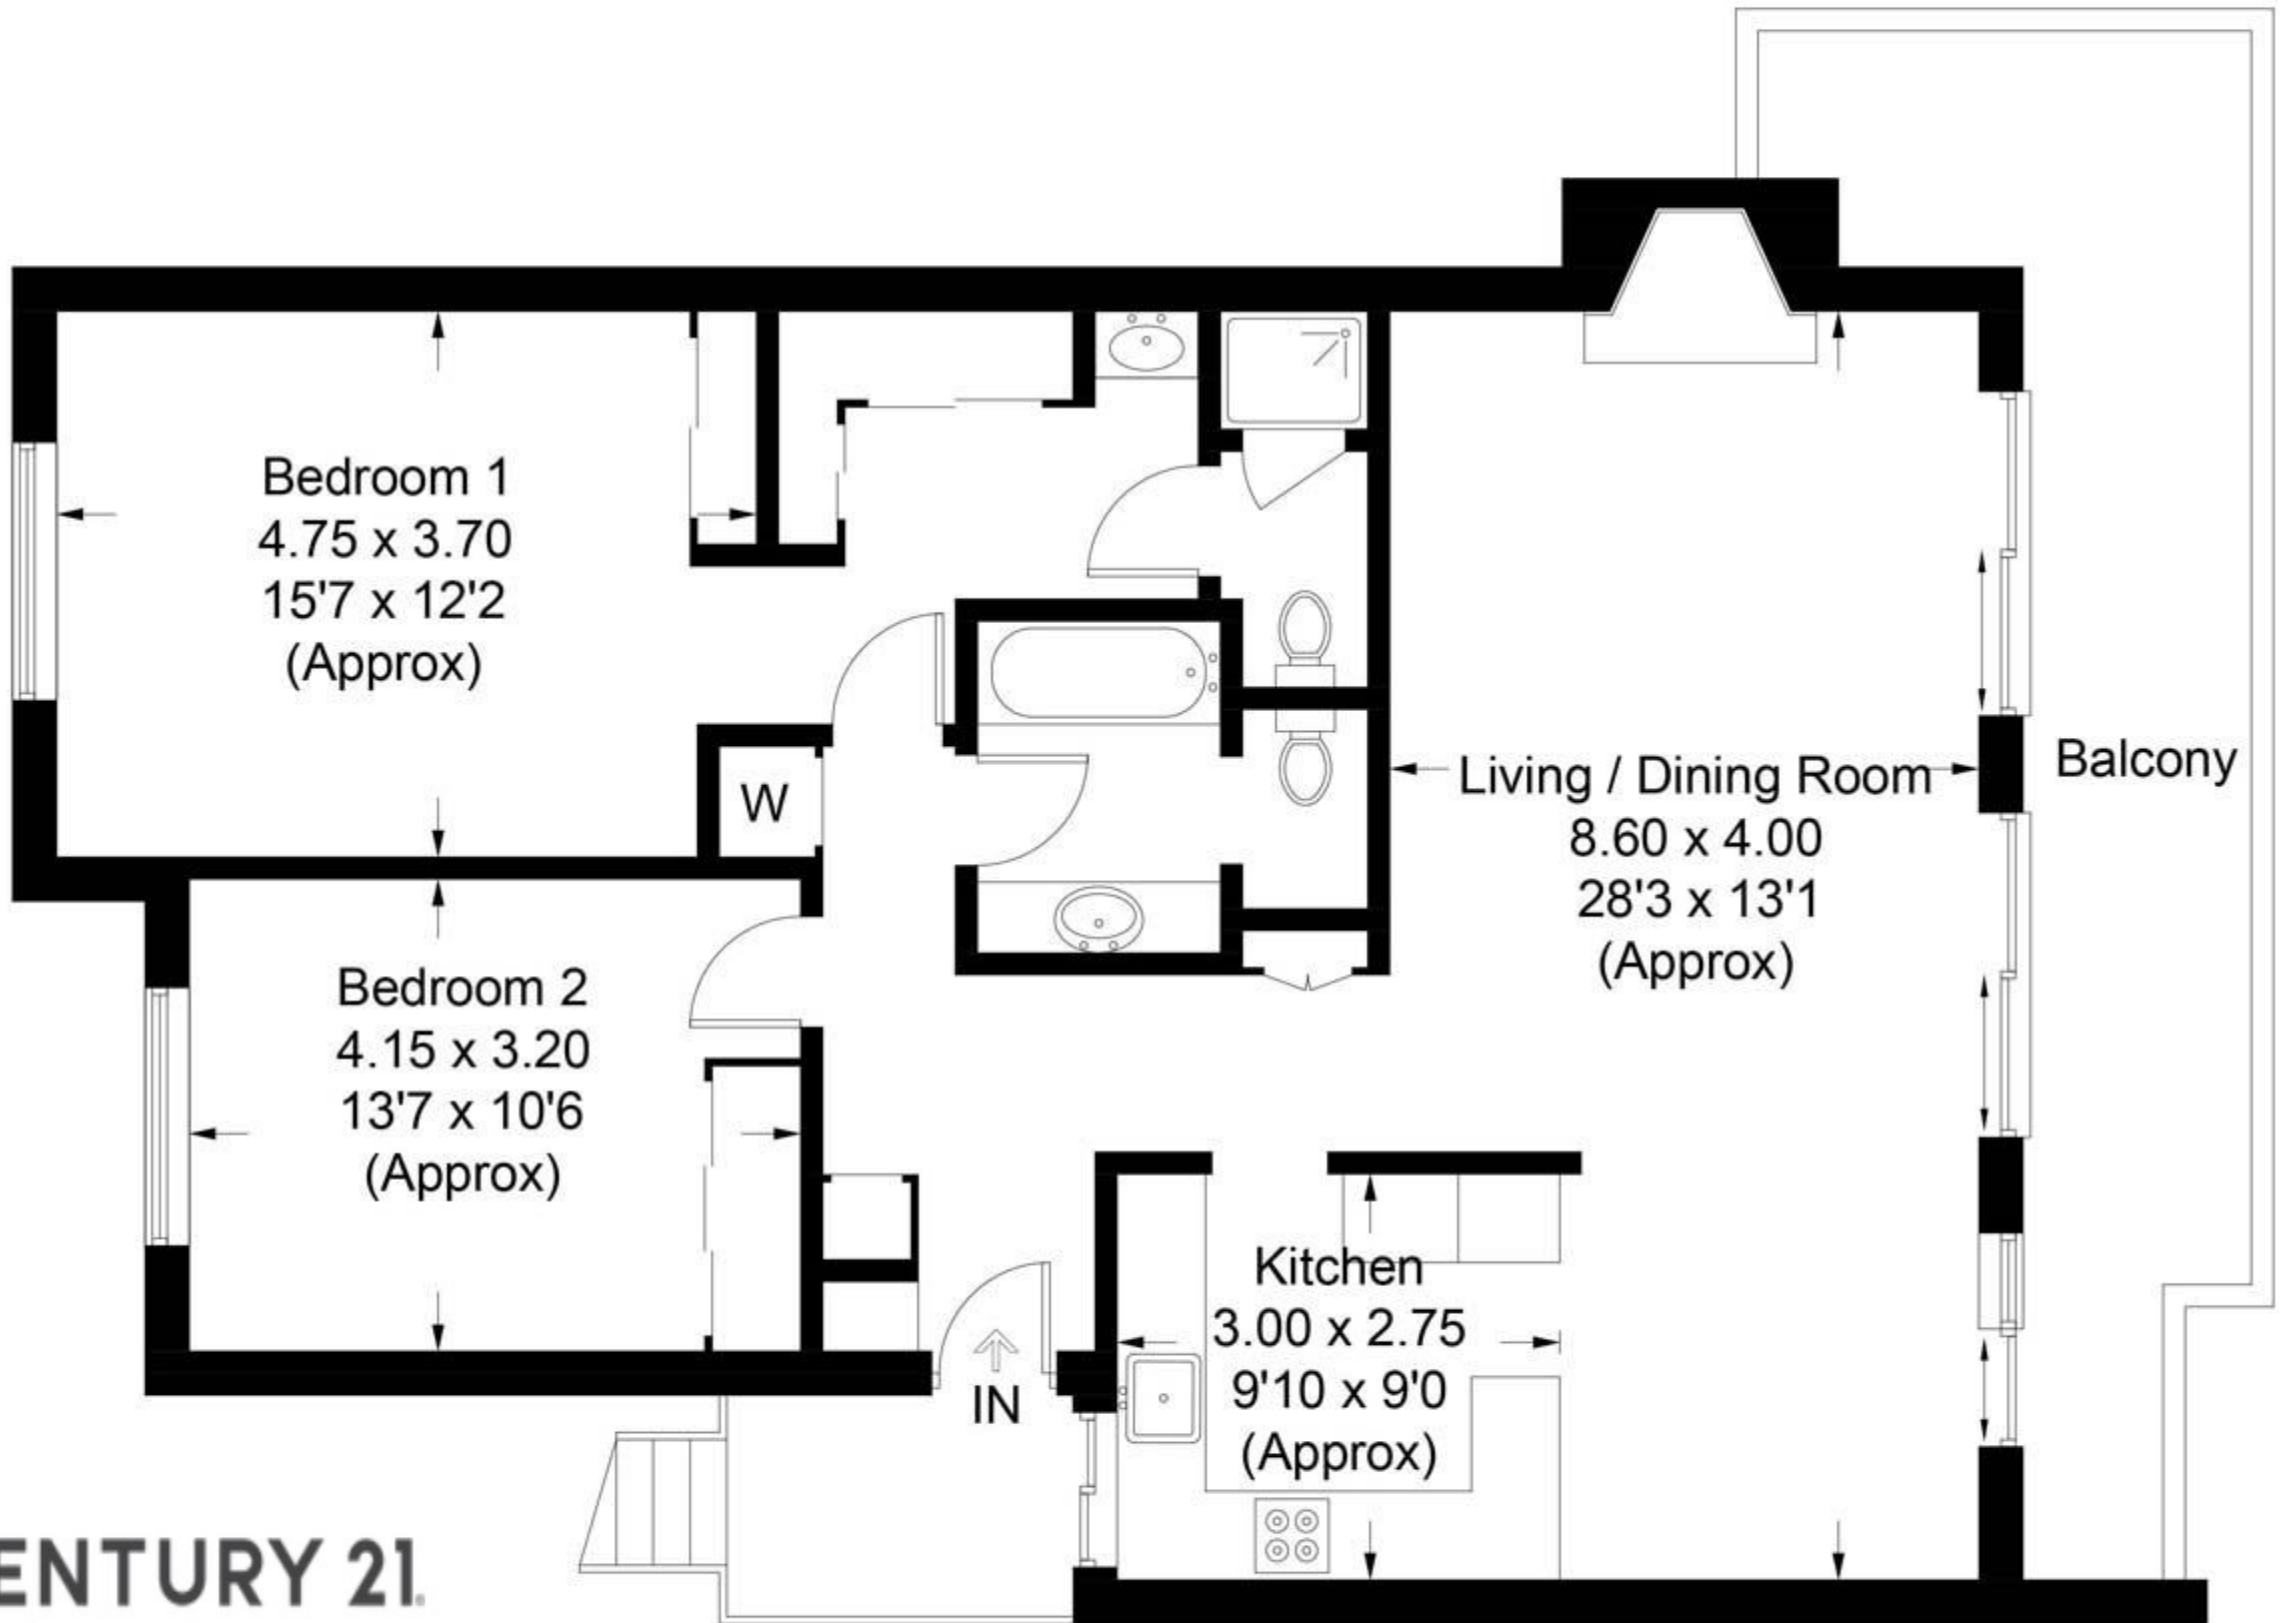

Castilla

Approximate Gross Internal Area = 98.2 sq m / 1057 sq ft

CENTURY 21.
Rainbow Realty

Illustration for identification purposes only, measurements are approximate,
not to scale. FloorplansUsketch.com © 2017 (ID367220)