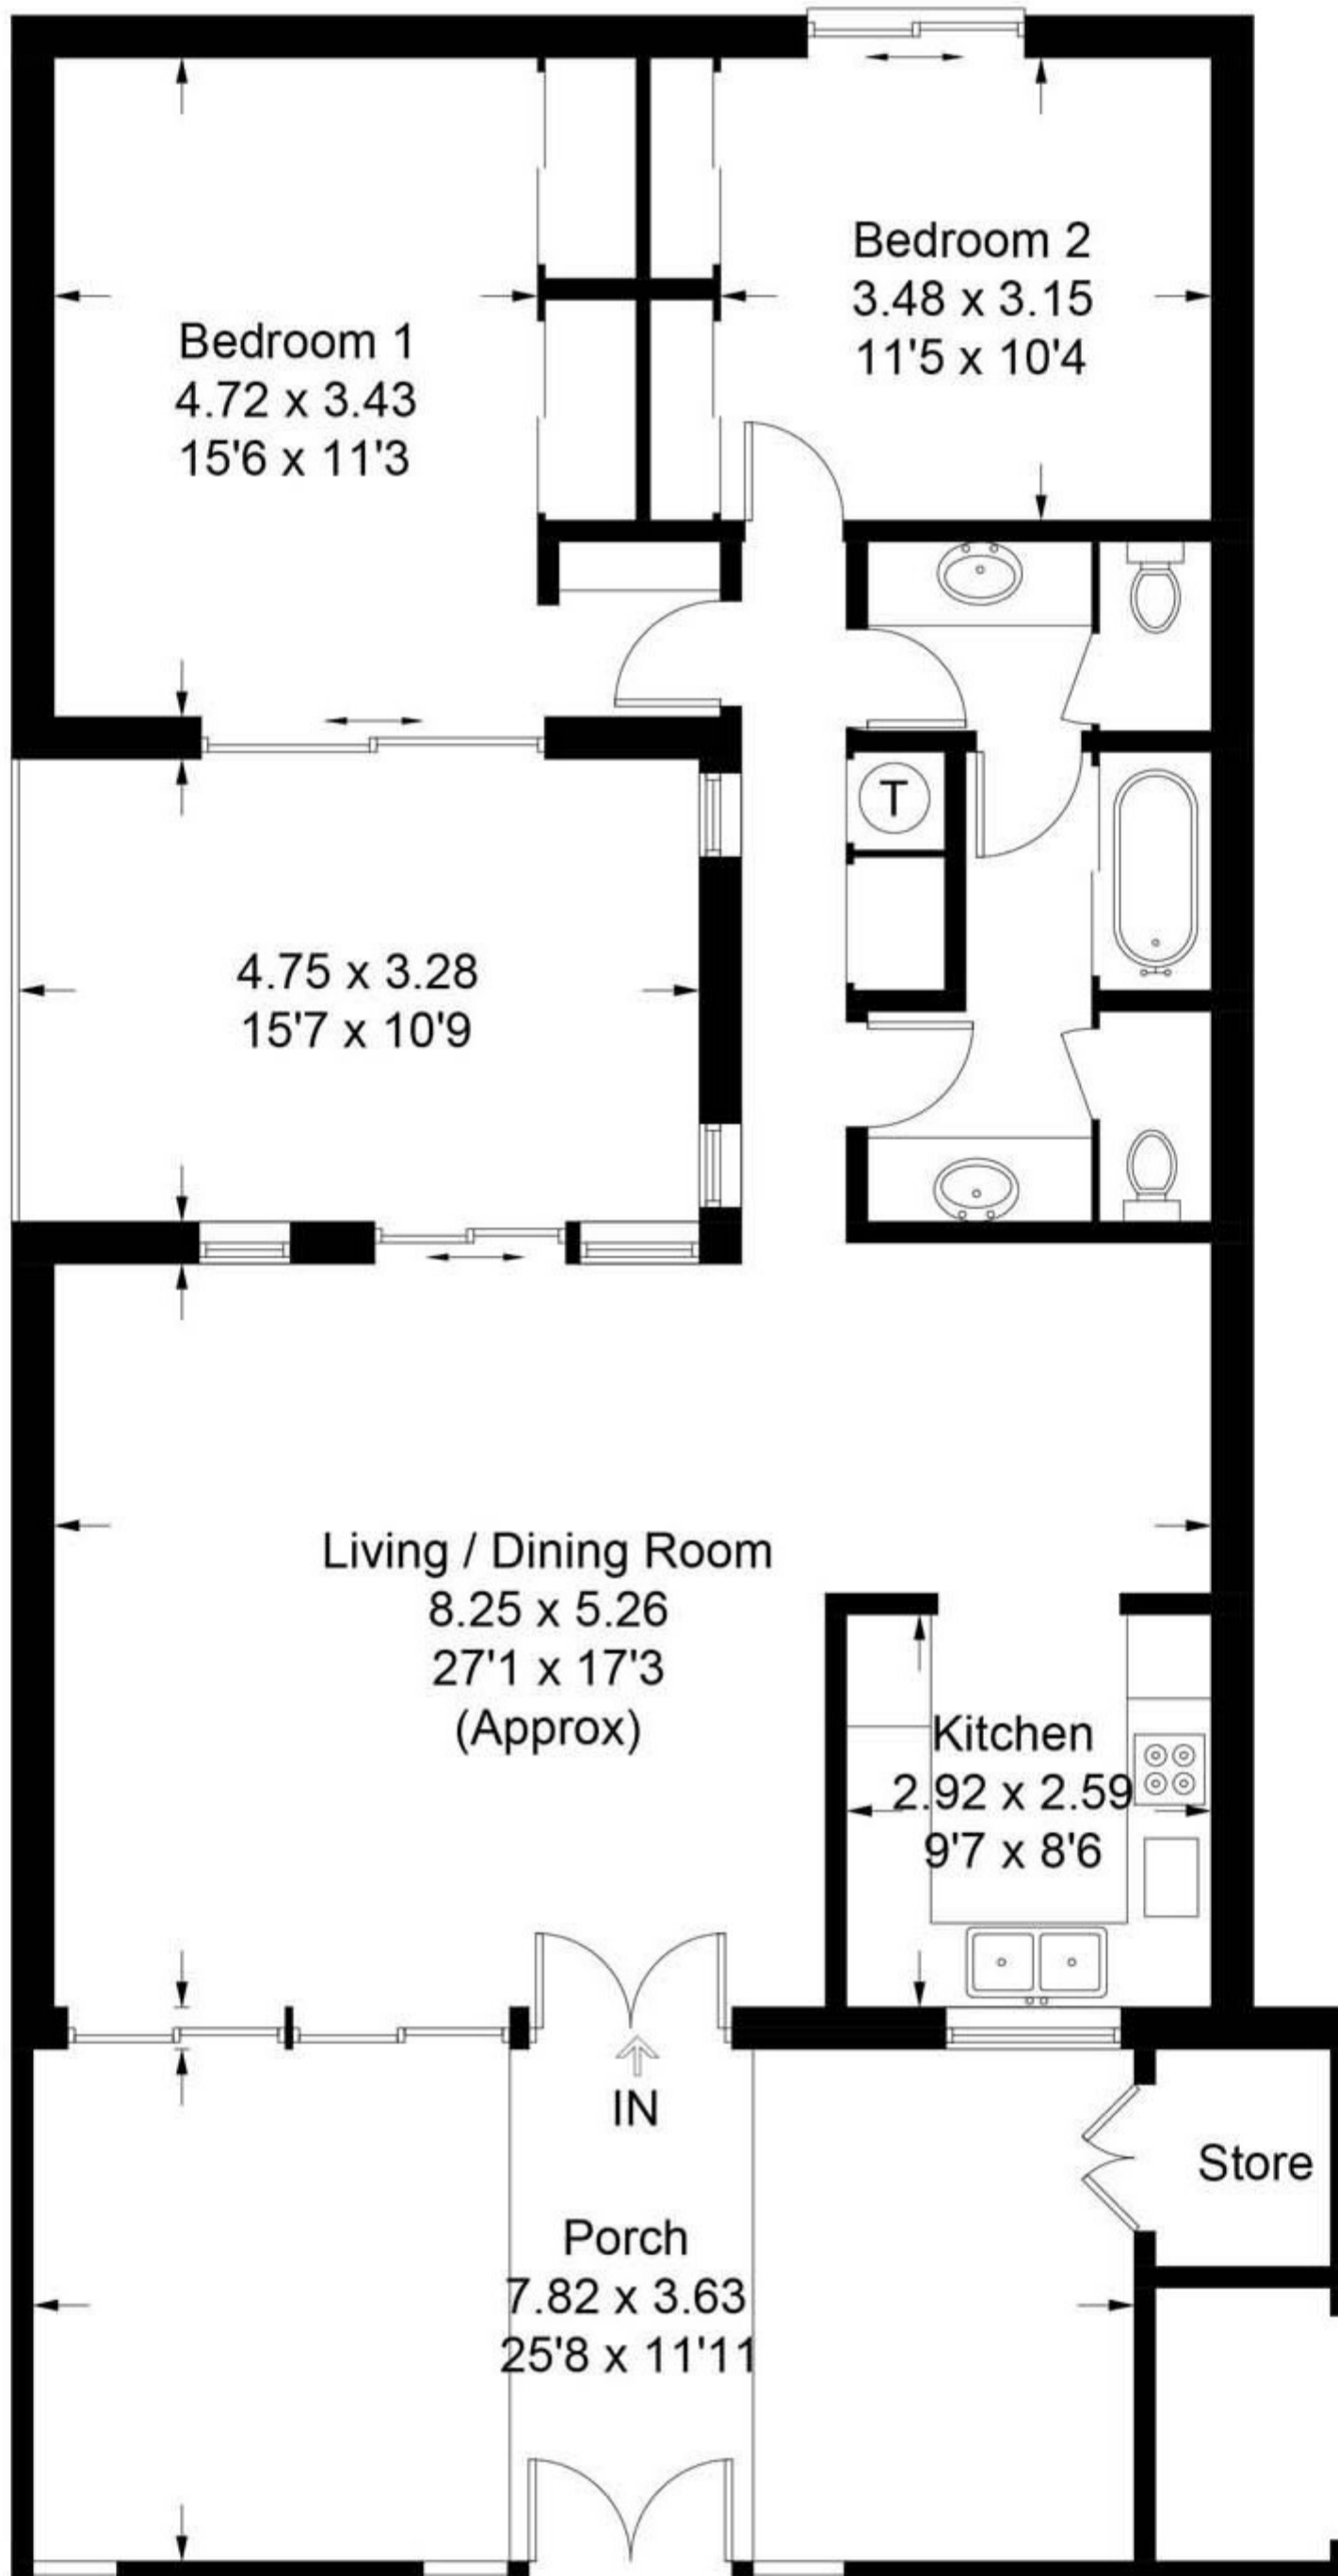

Cordoba

Approximate Gross Internal Area = 103.1 sq m / 1110 sq ft

Illustration for identification purposes only, measurements are approximate, not to scale. FloorplansUsketch.com © 2017 (ID367226)

CENTURY 21
Rainbow Realty