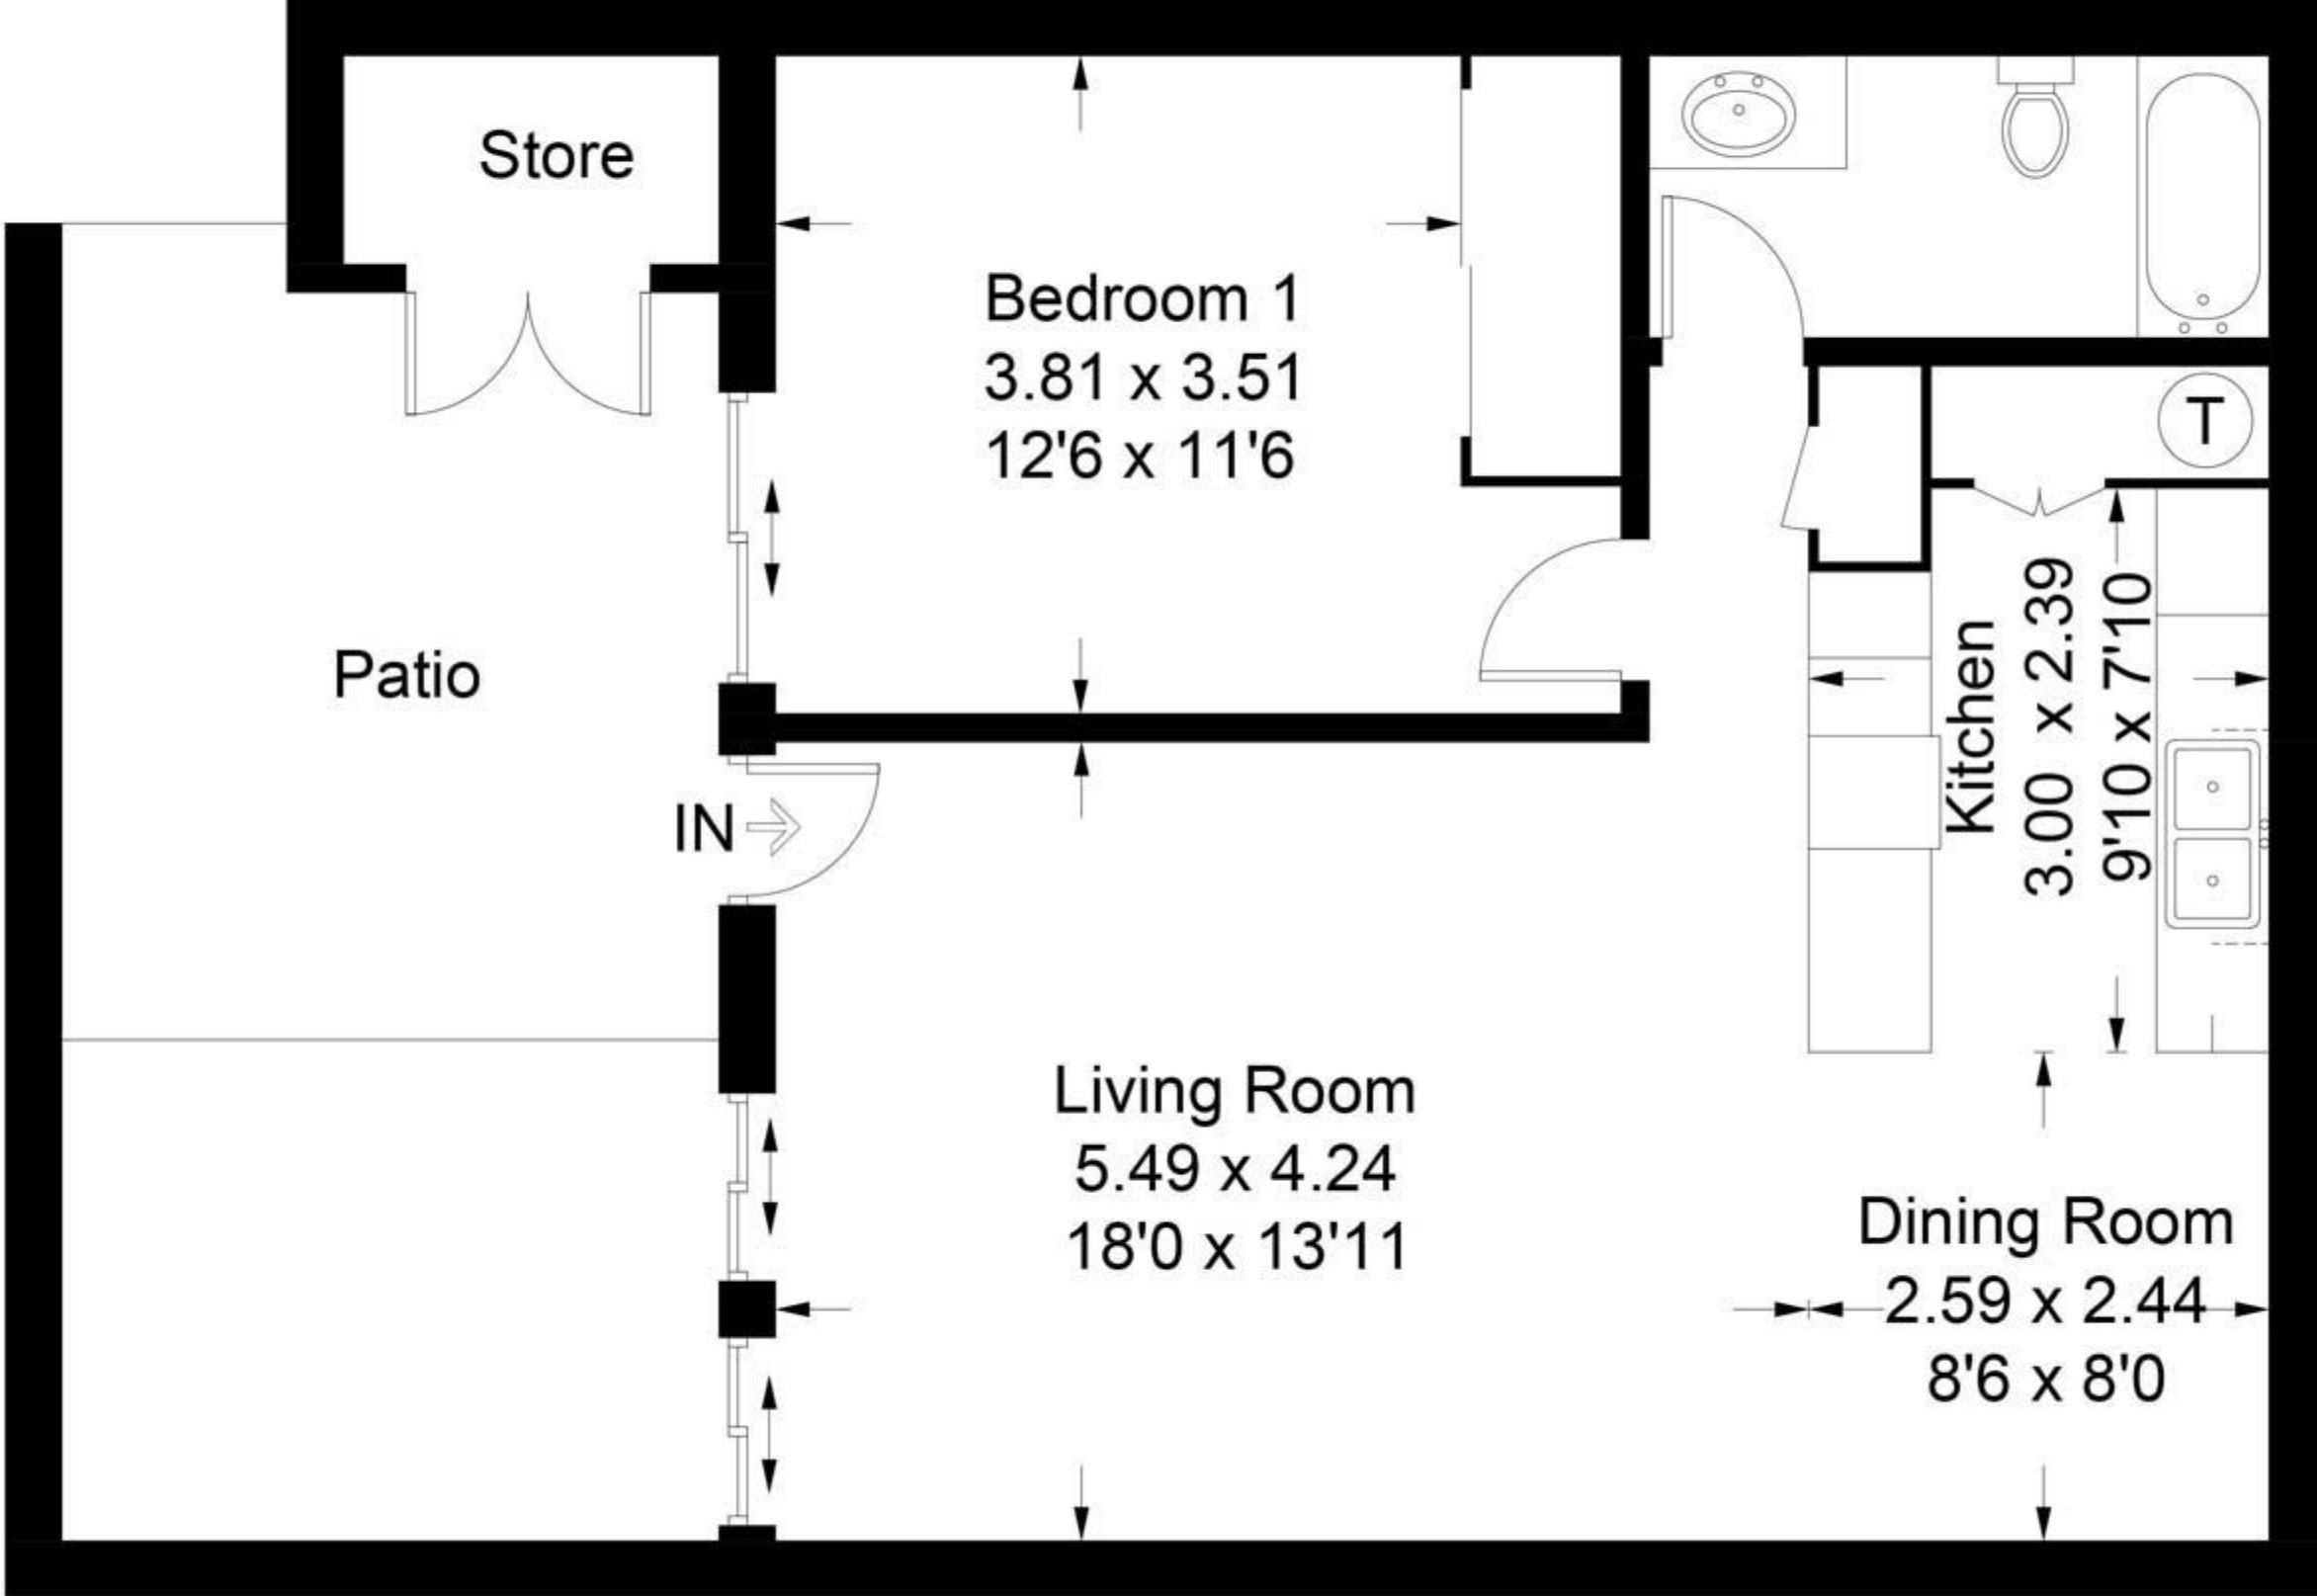

Coronado

Approximate Gross Internal Area = 62.7 sq m / 675 sq ft

Illustration for identification purposes only, measurements are approximate, not to scale. FloorplansUsketch.com © 2017 (ID 367228)