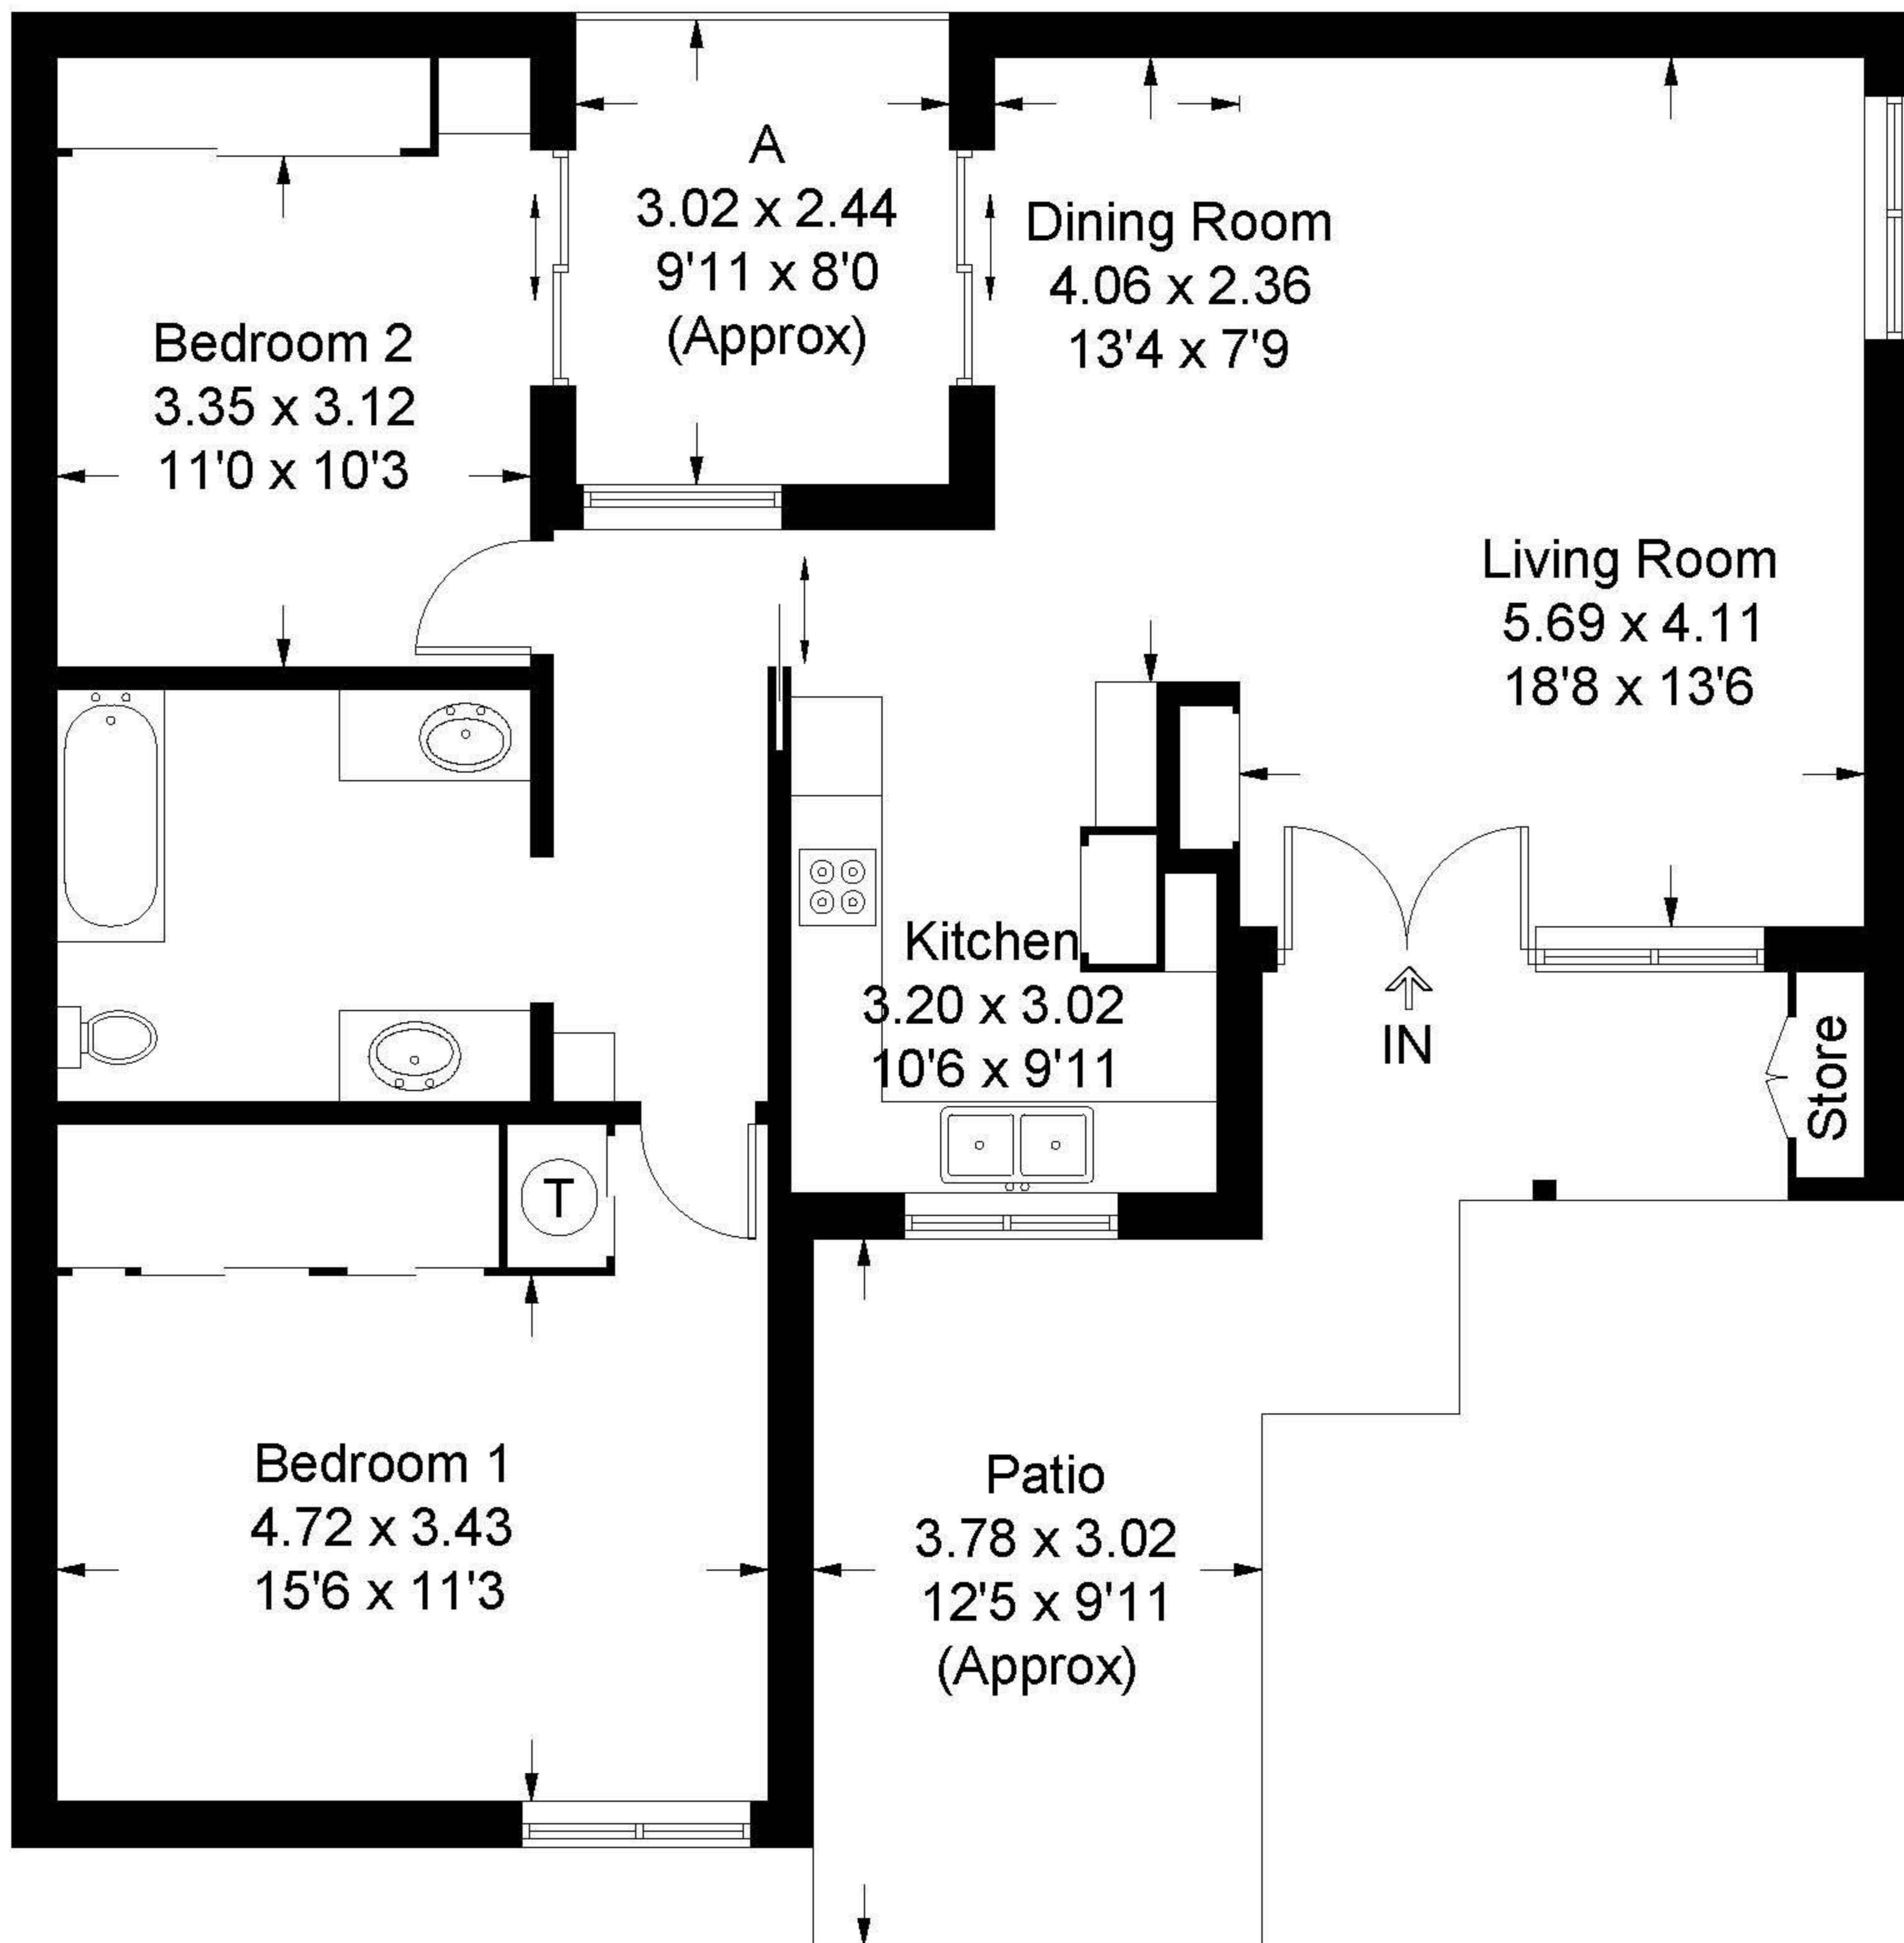

Granada

Approximate Gross Internal Area = 88.2 sq m / 950 sq ft

CENTURY 21
Rainbow Realty

Illustration for identification purposes only, measurements are approximate, not to scale. FloorplansUsketch.com © 2017 (ID367238)