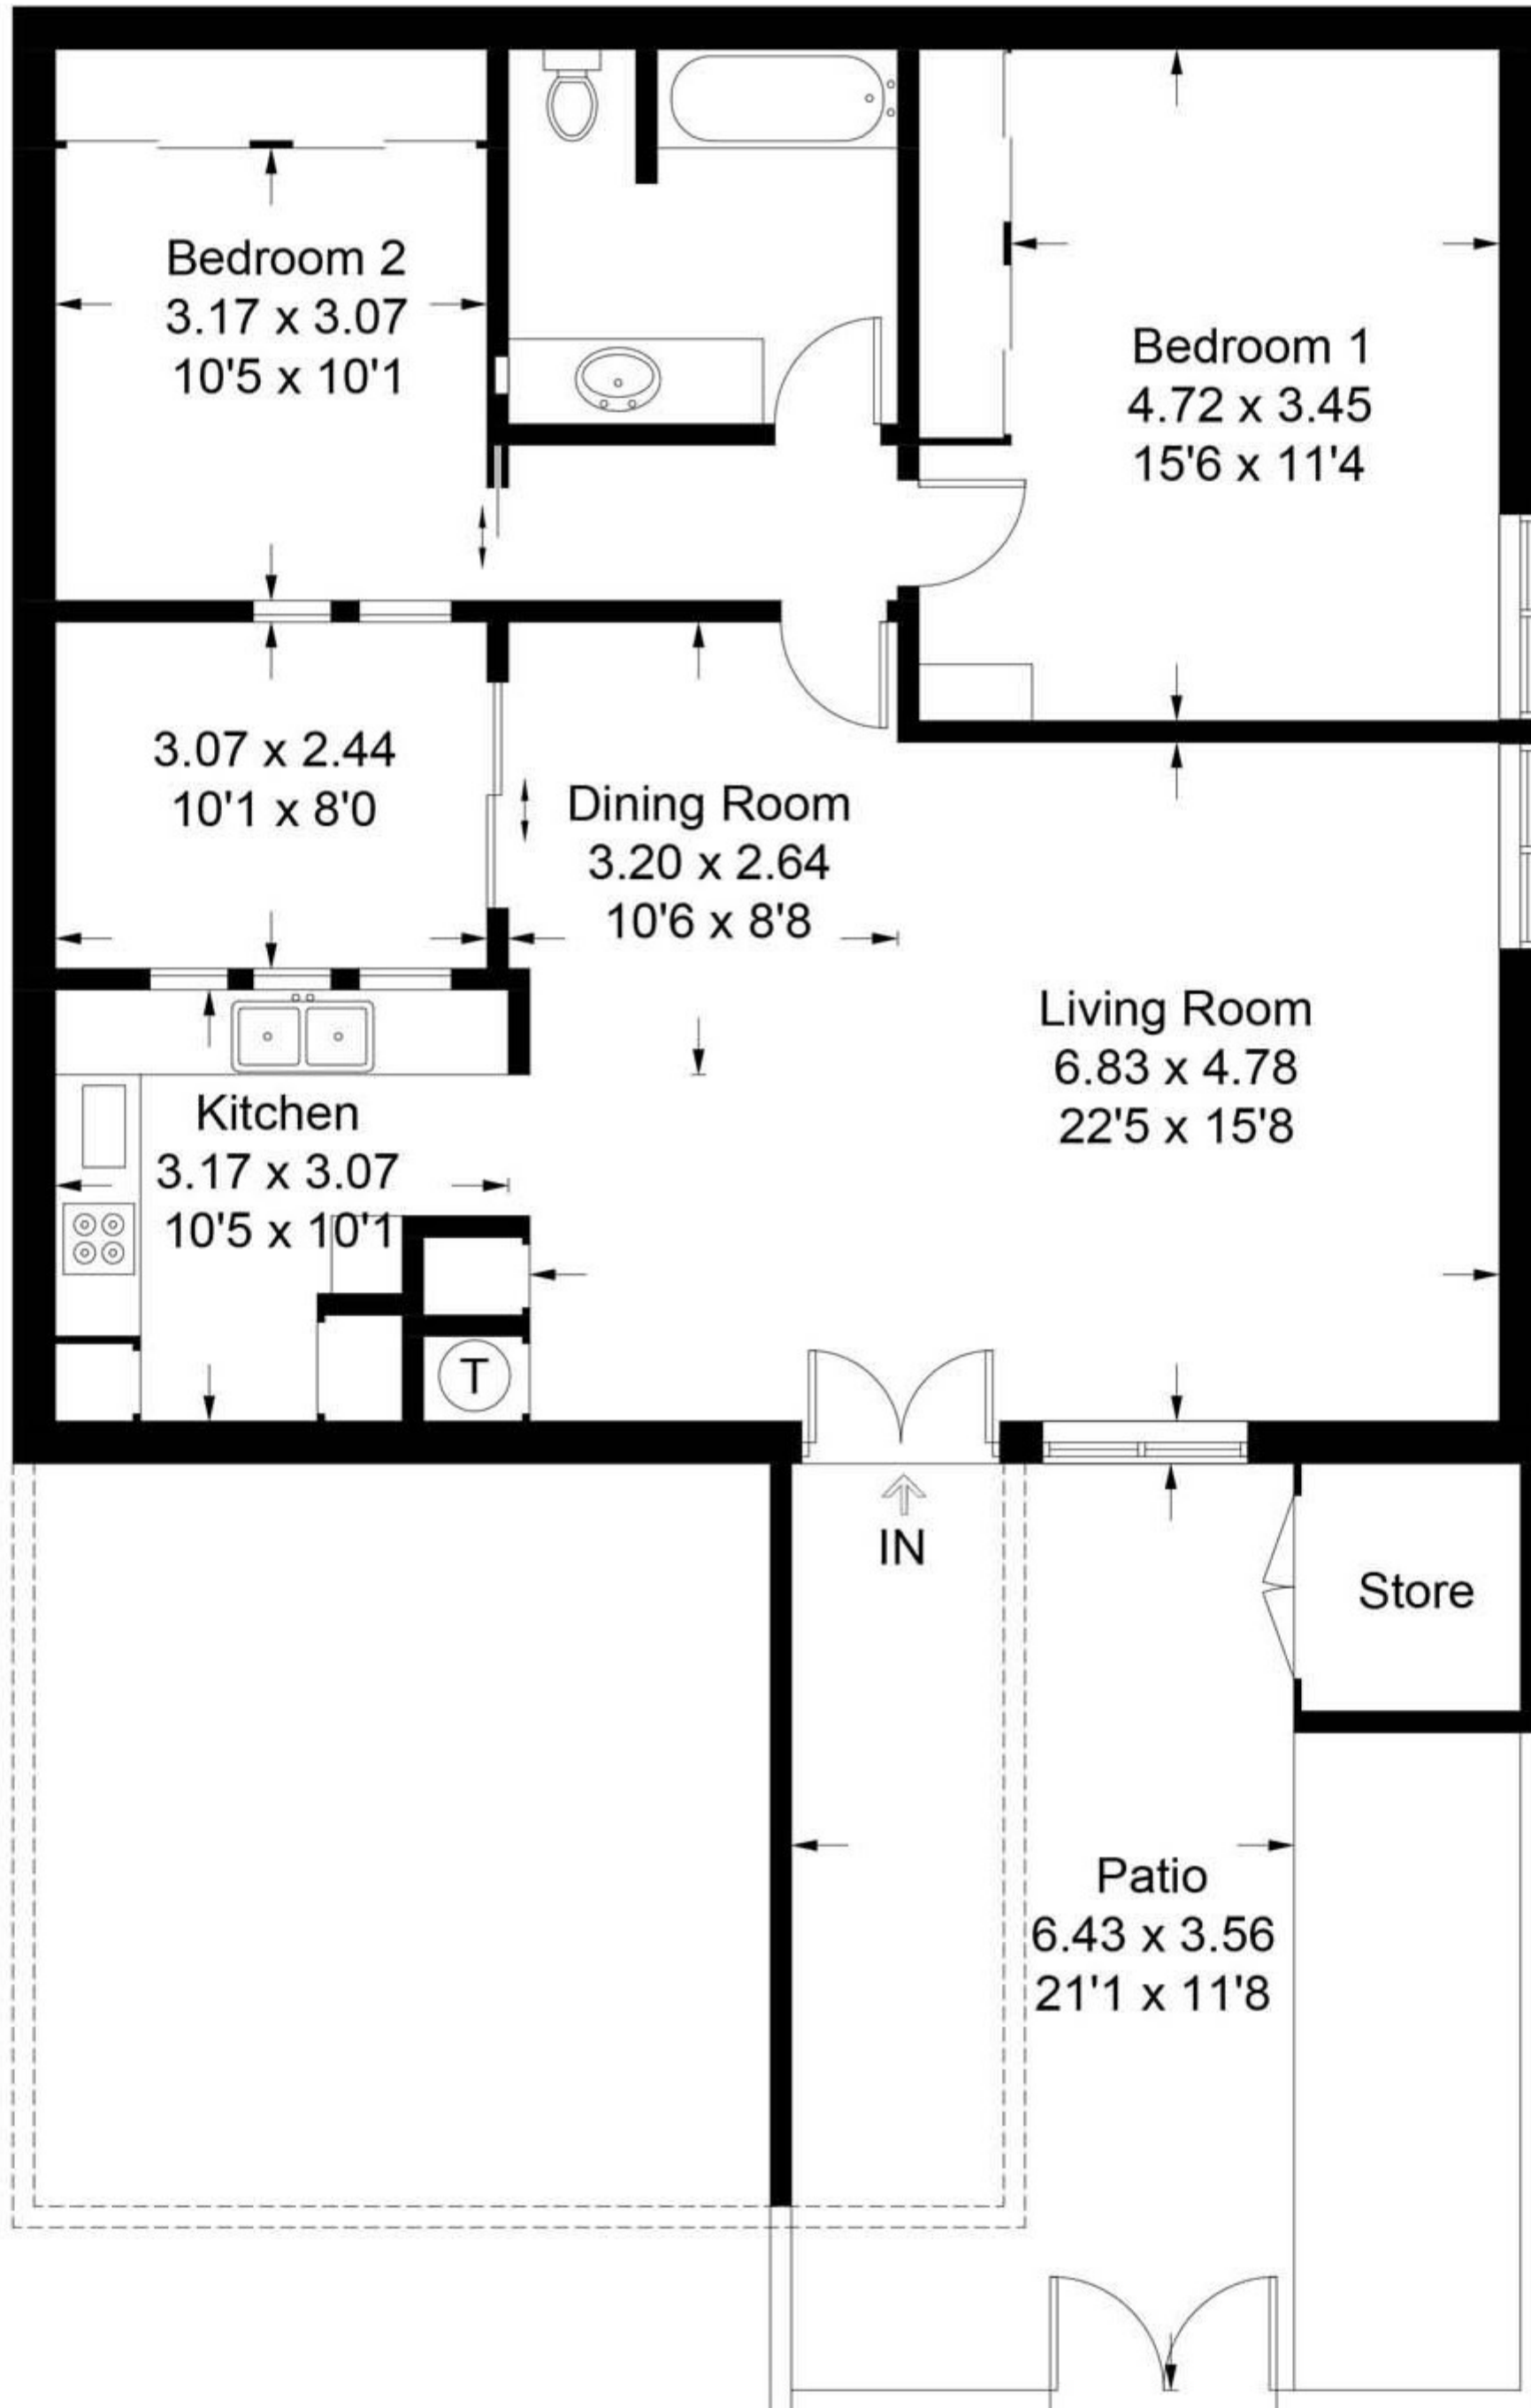

# Madrid

Approximate Gross Internal Area = 92.9 sq m / 1000 sq ft

**CENTURY 21**  
Rainbow Realty