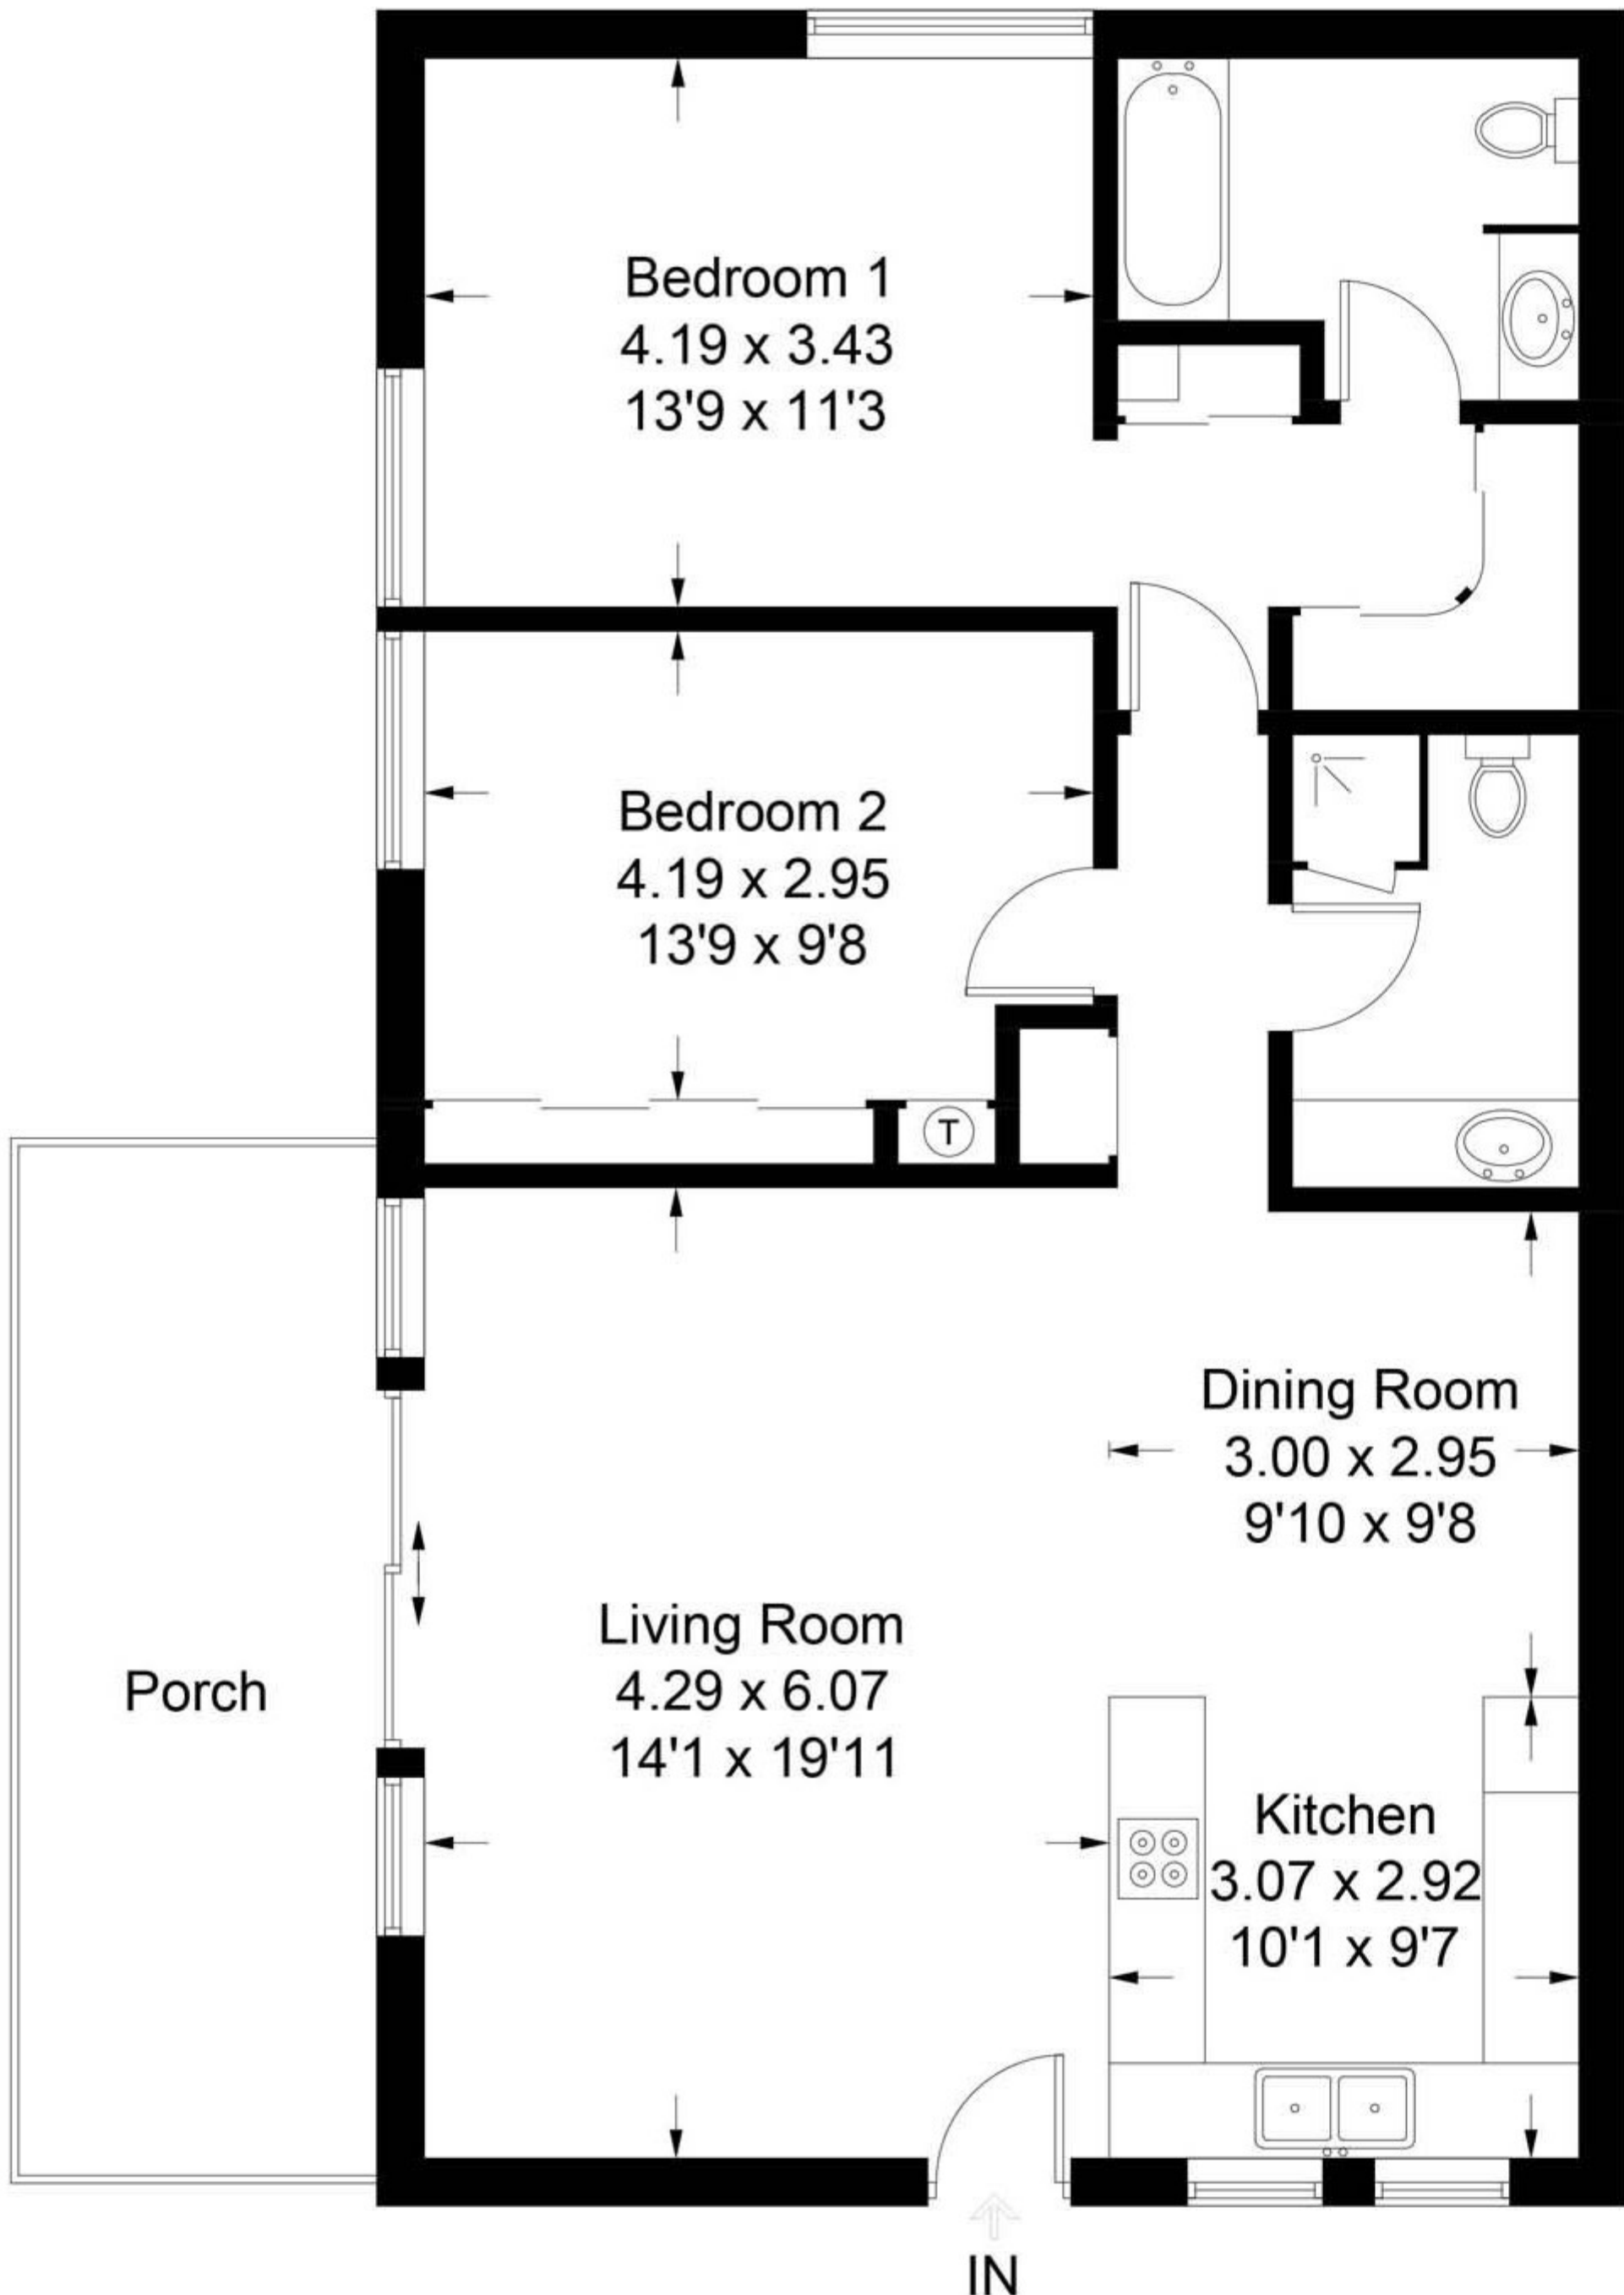

Majorca

Approximate Gross Internal Area = 96.6 sq m / 1040 sq ft

CENTURY 21
Rainbow Realty