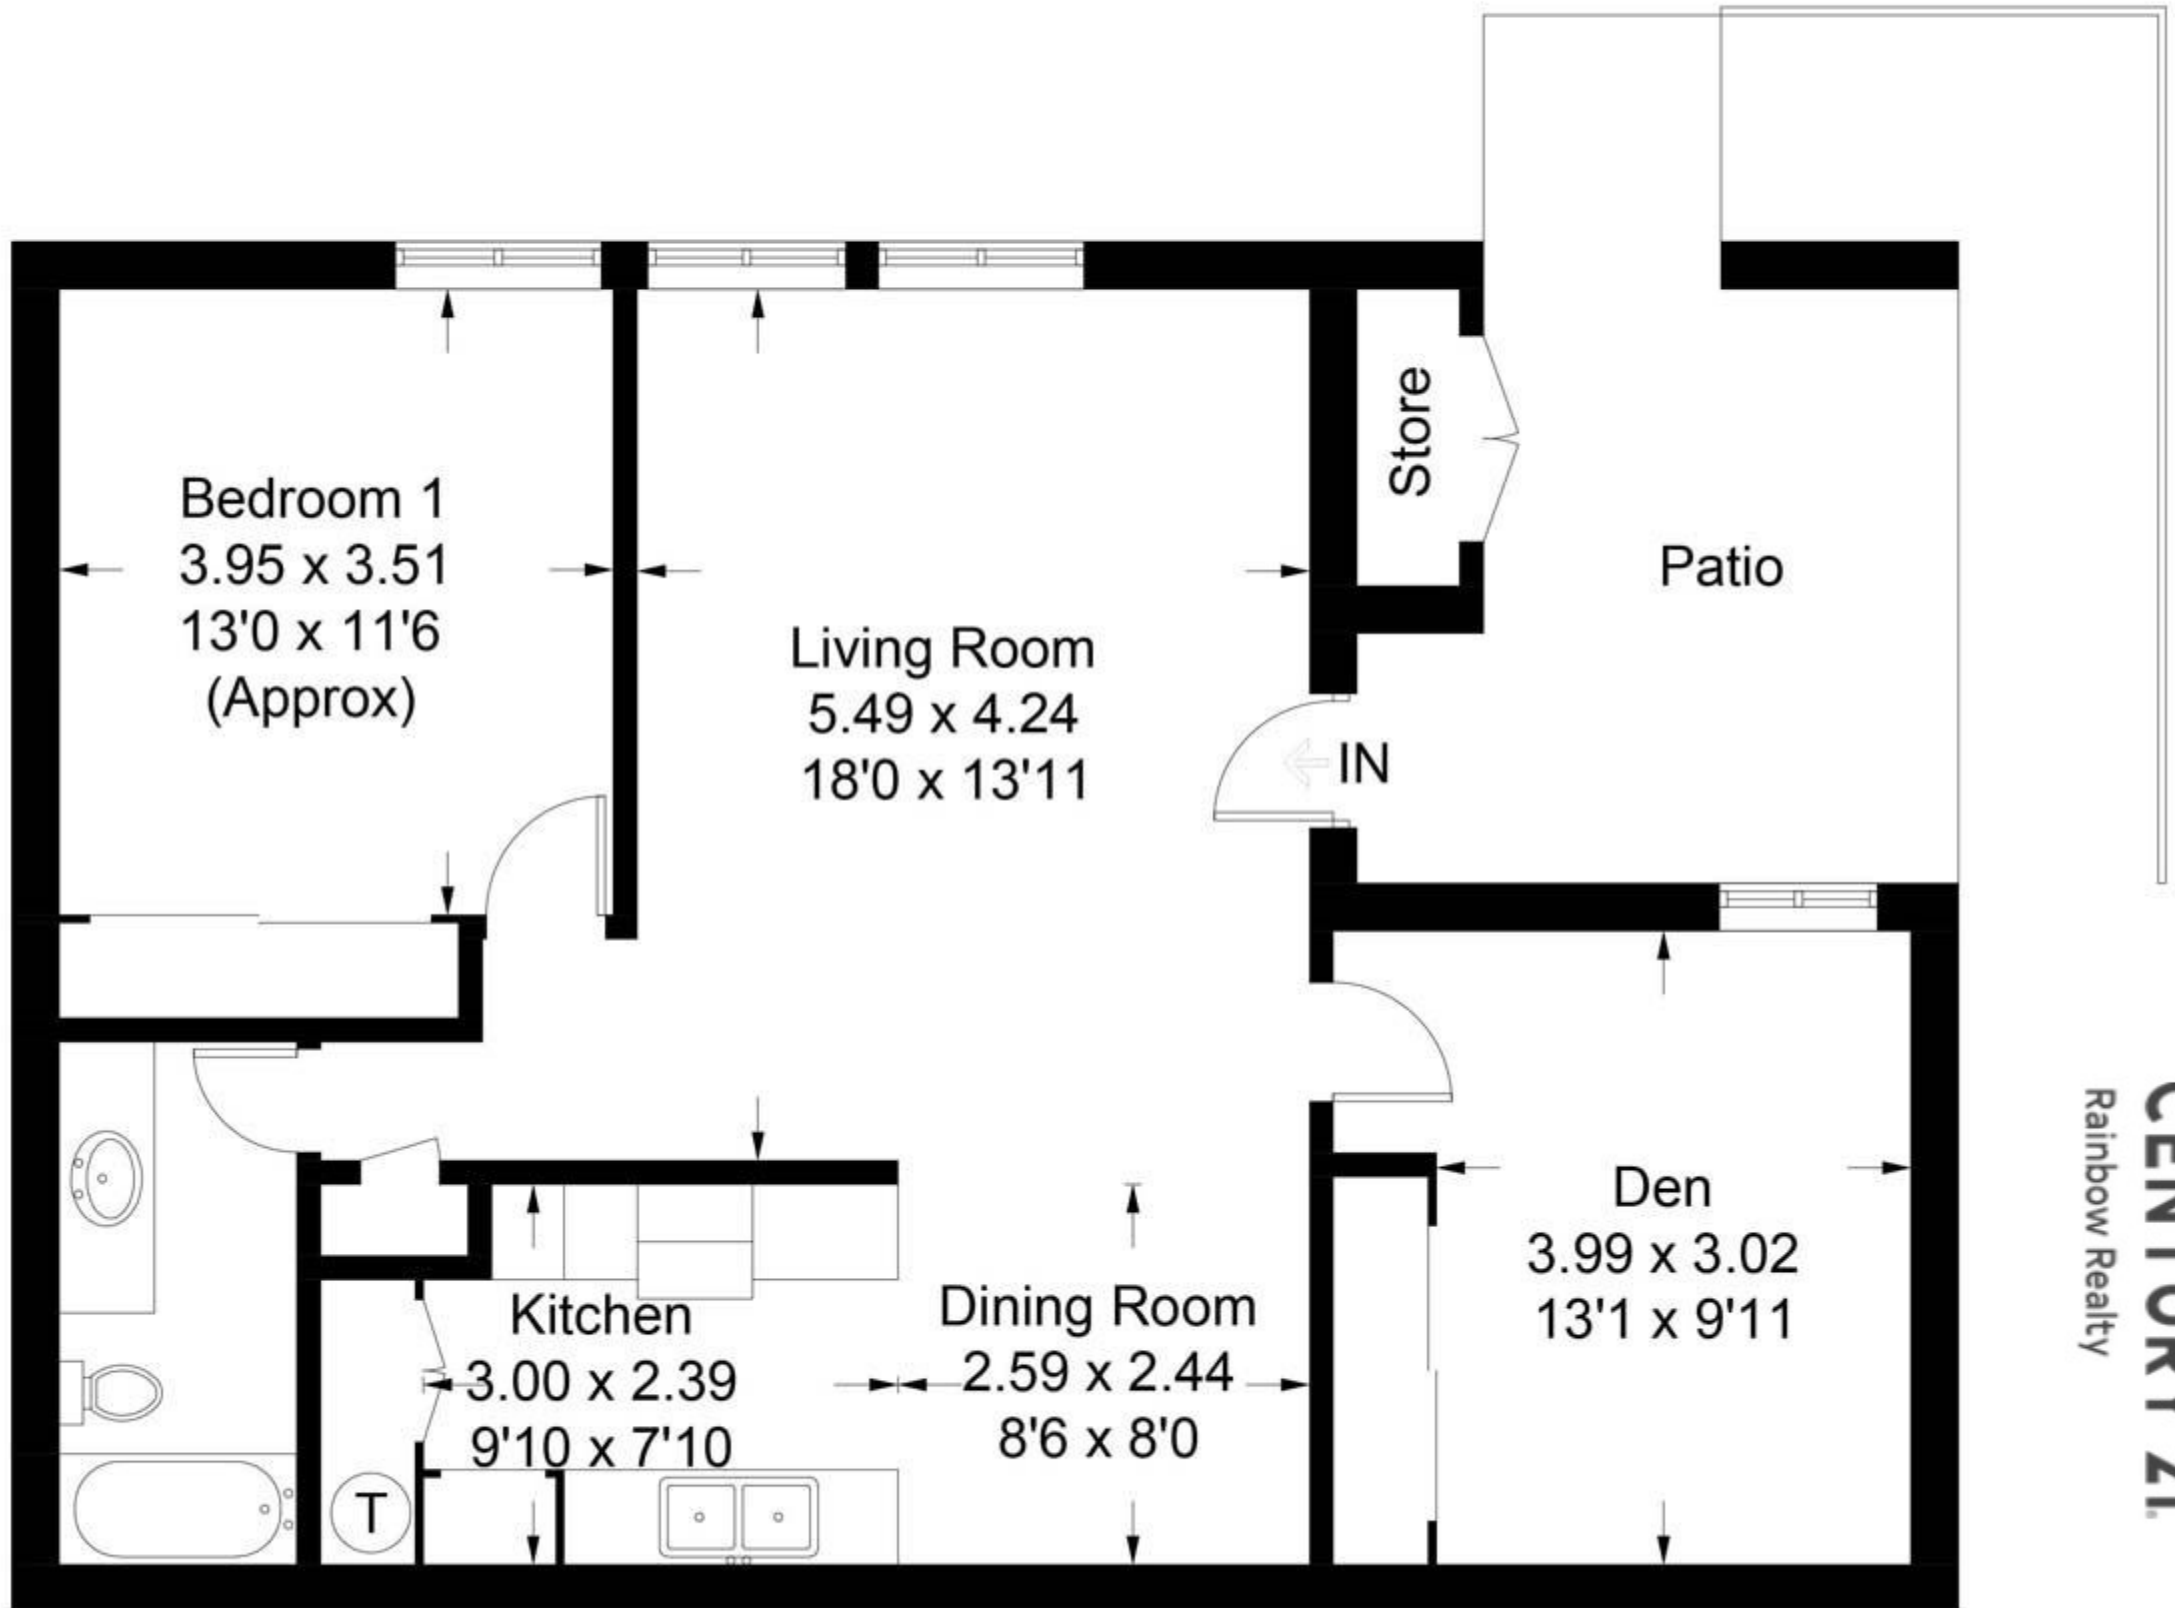

Monterey

Approximate Gross Internal Area = 80.4 sq m / 866 sq ft

CENTURY 21
Rainbow Realty