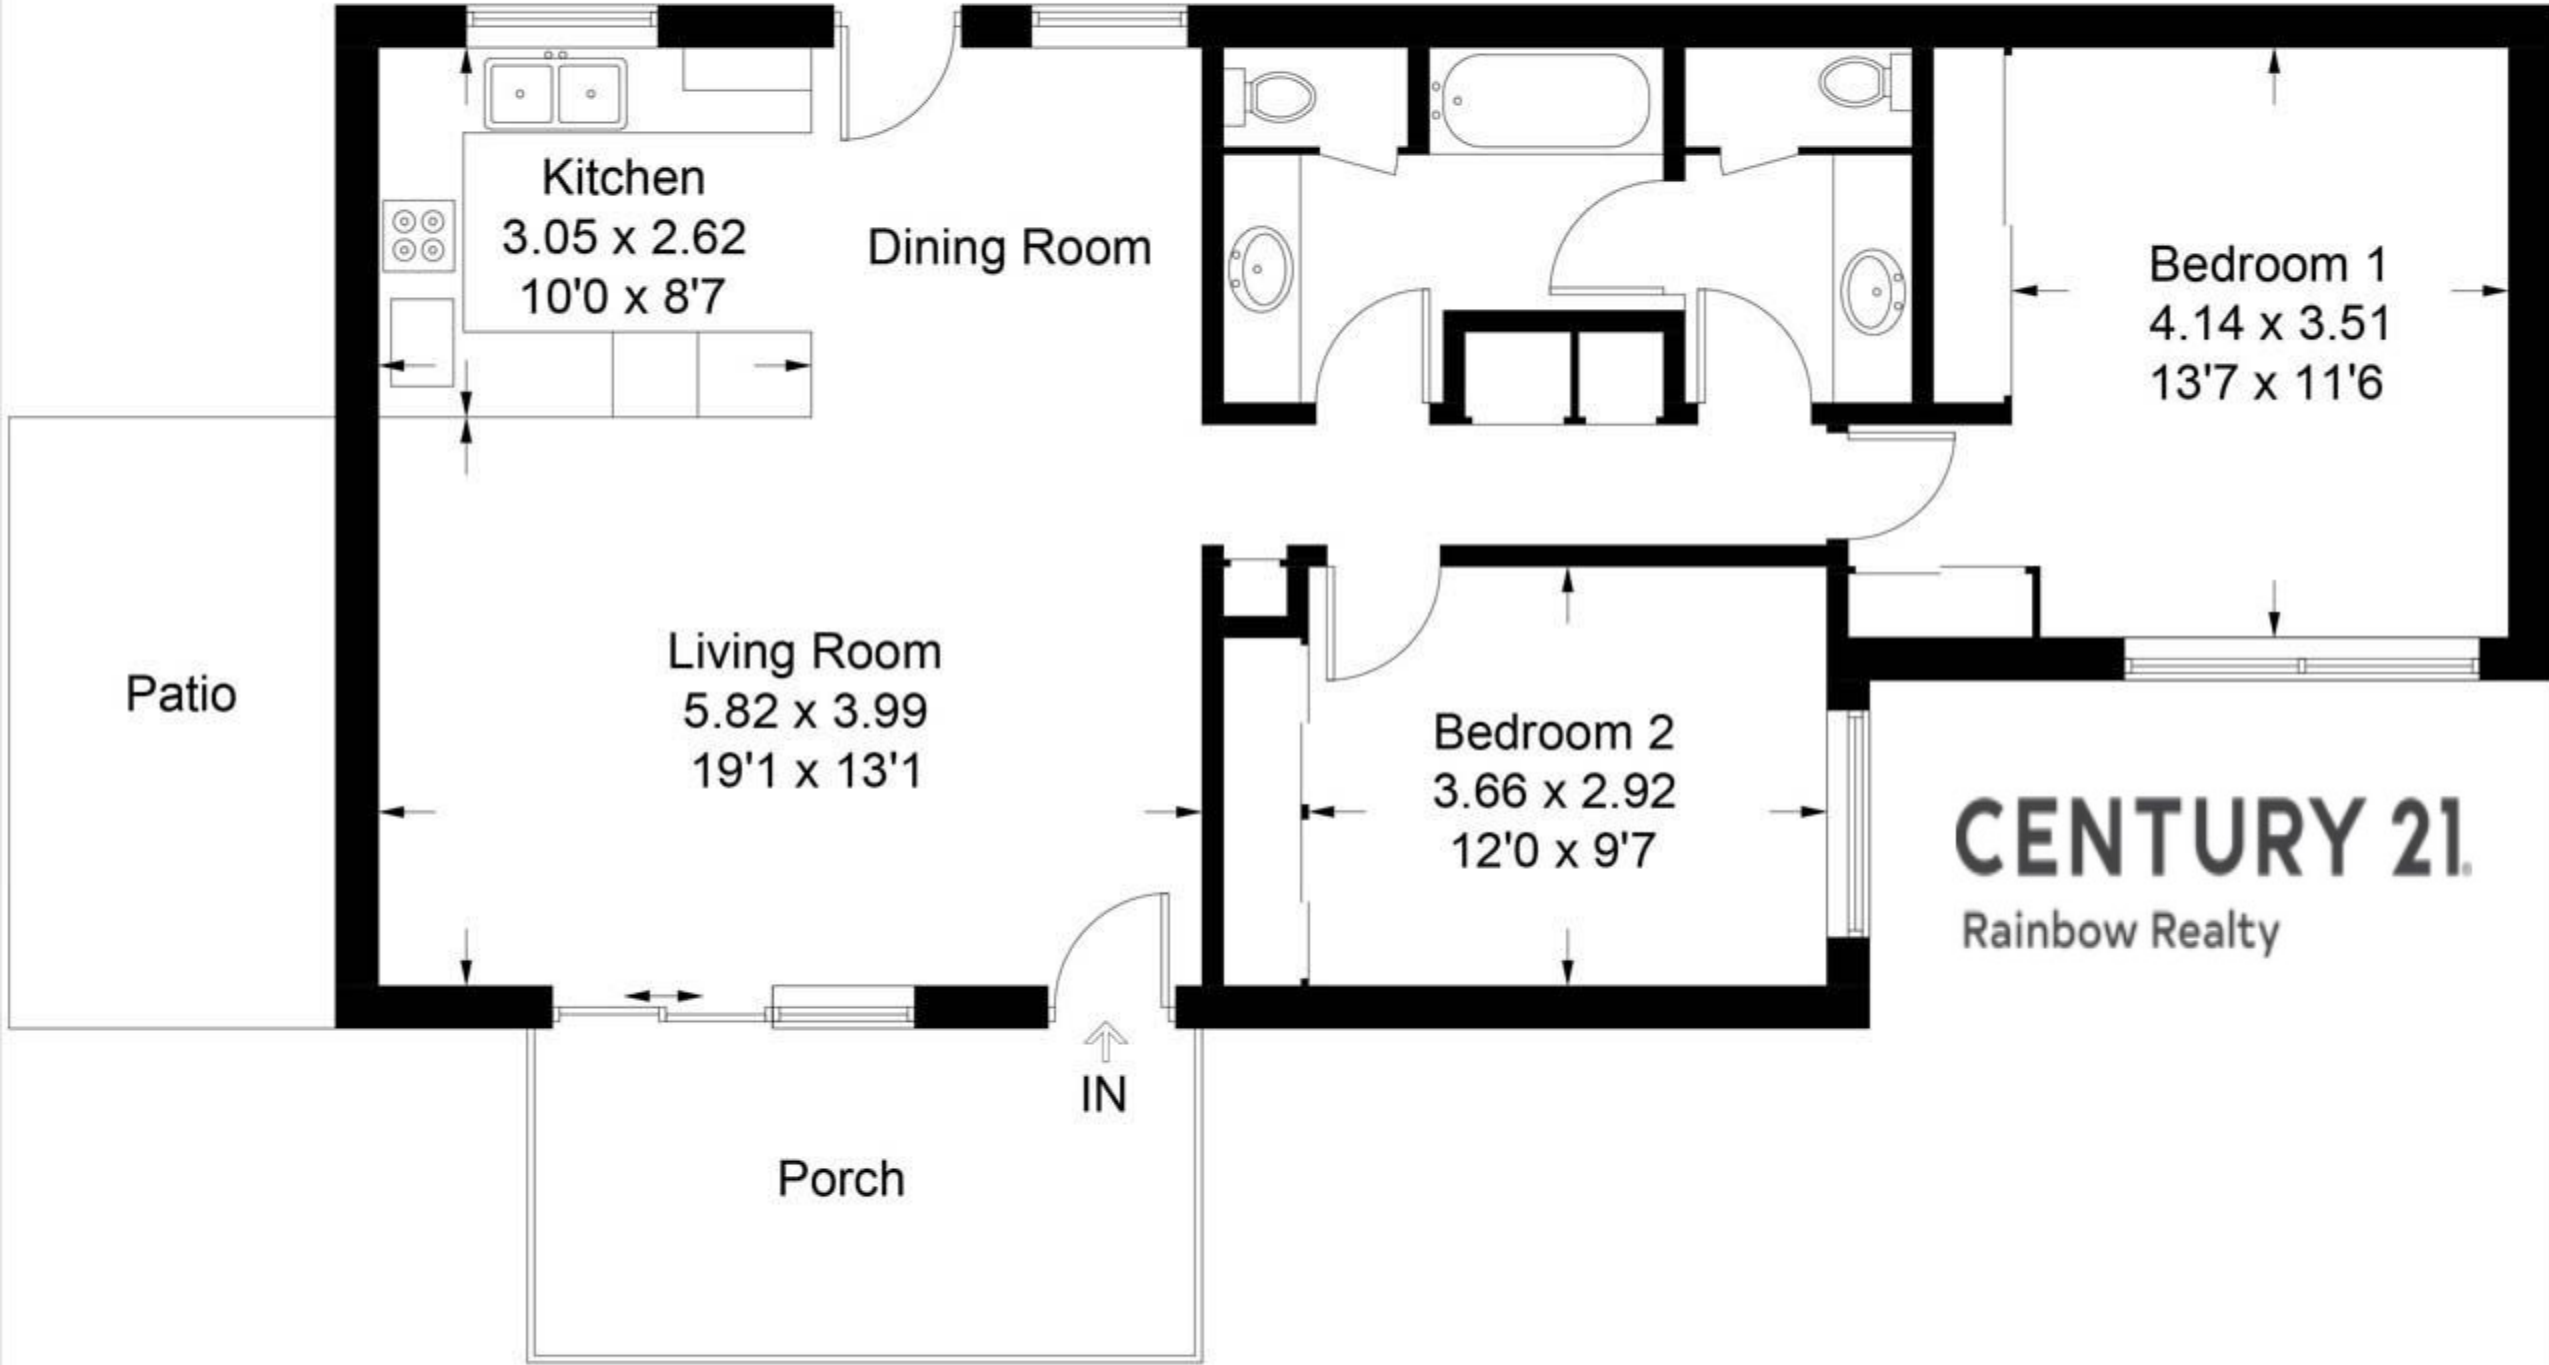

San Sebastian

Approximate Gross Internal Area = 88.5 sq m / 953 sq ft

Illustration for identification purposes only, measurements are approximate, not to scale. FloorplansUsketch.com © 2017 (ID367257)