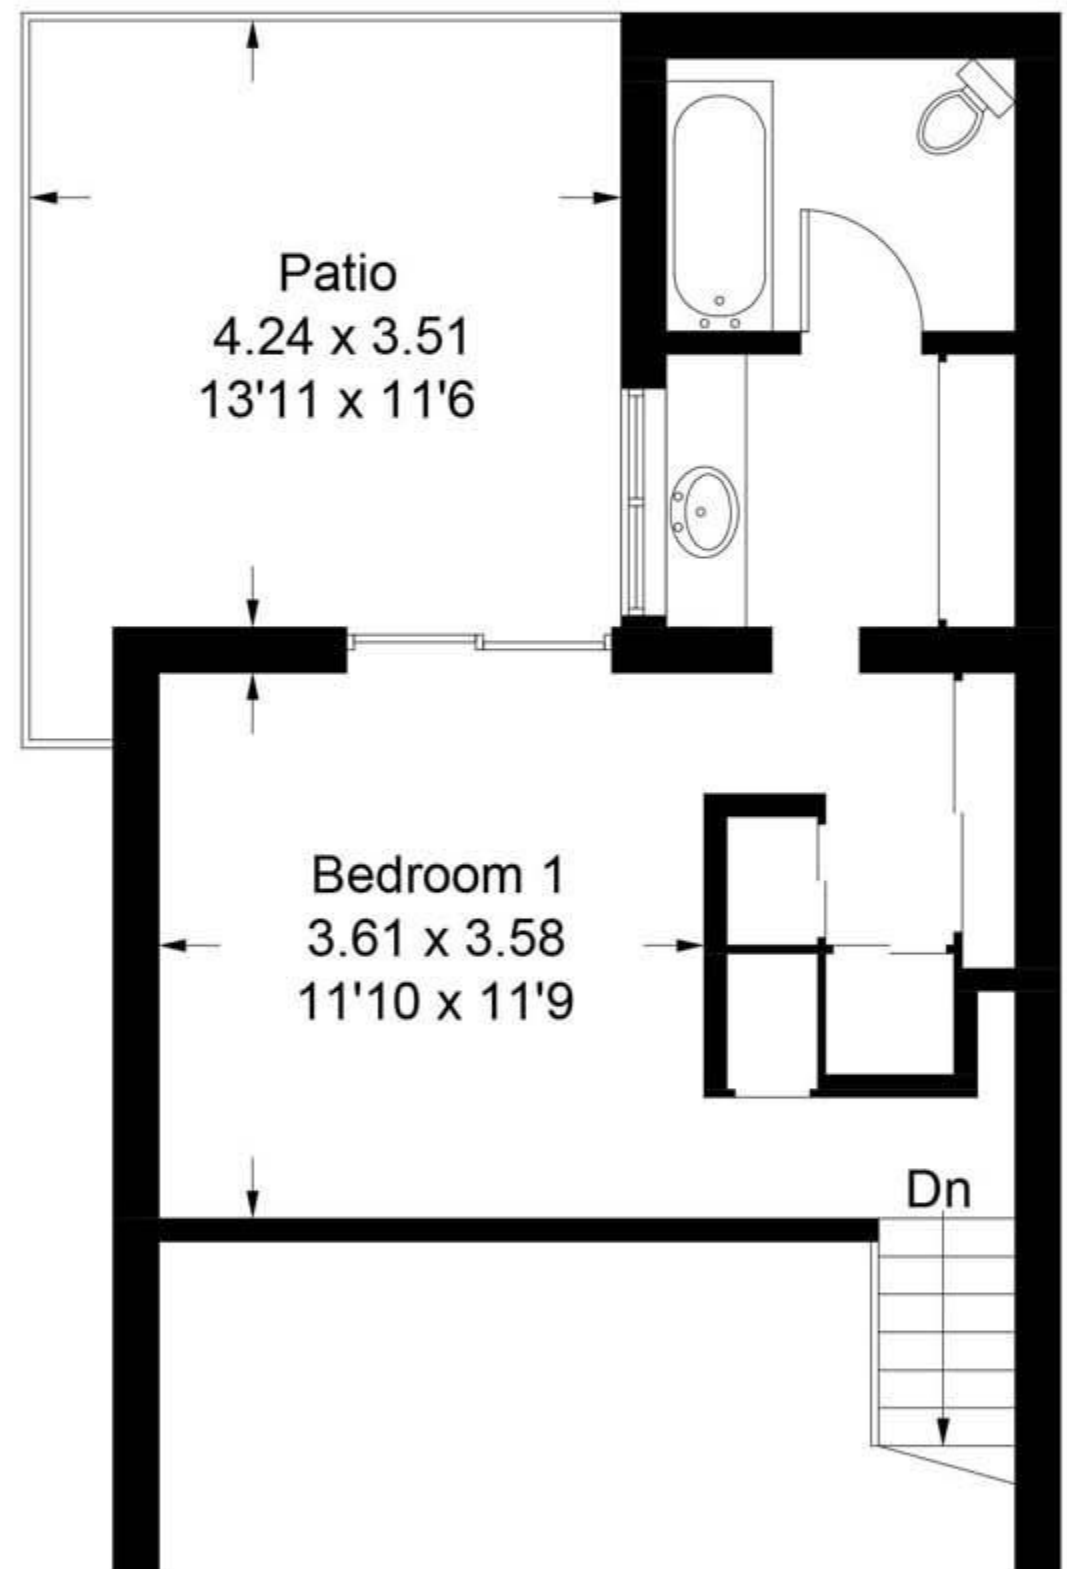

Seville 1

Approximate Gross Internal Area = 101.3 sq m / 1090 sq ft

First Floor

CENTURY 21.
Rainbow Realty

Second Floor