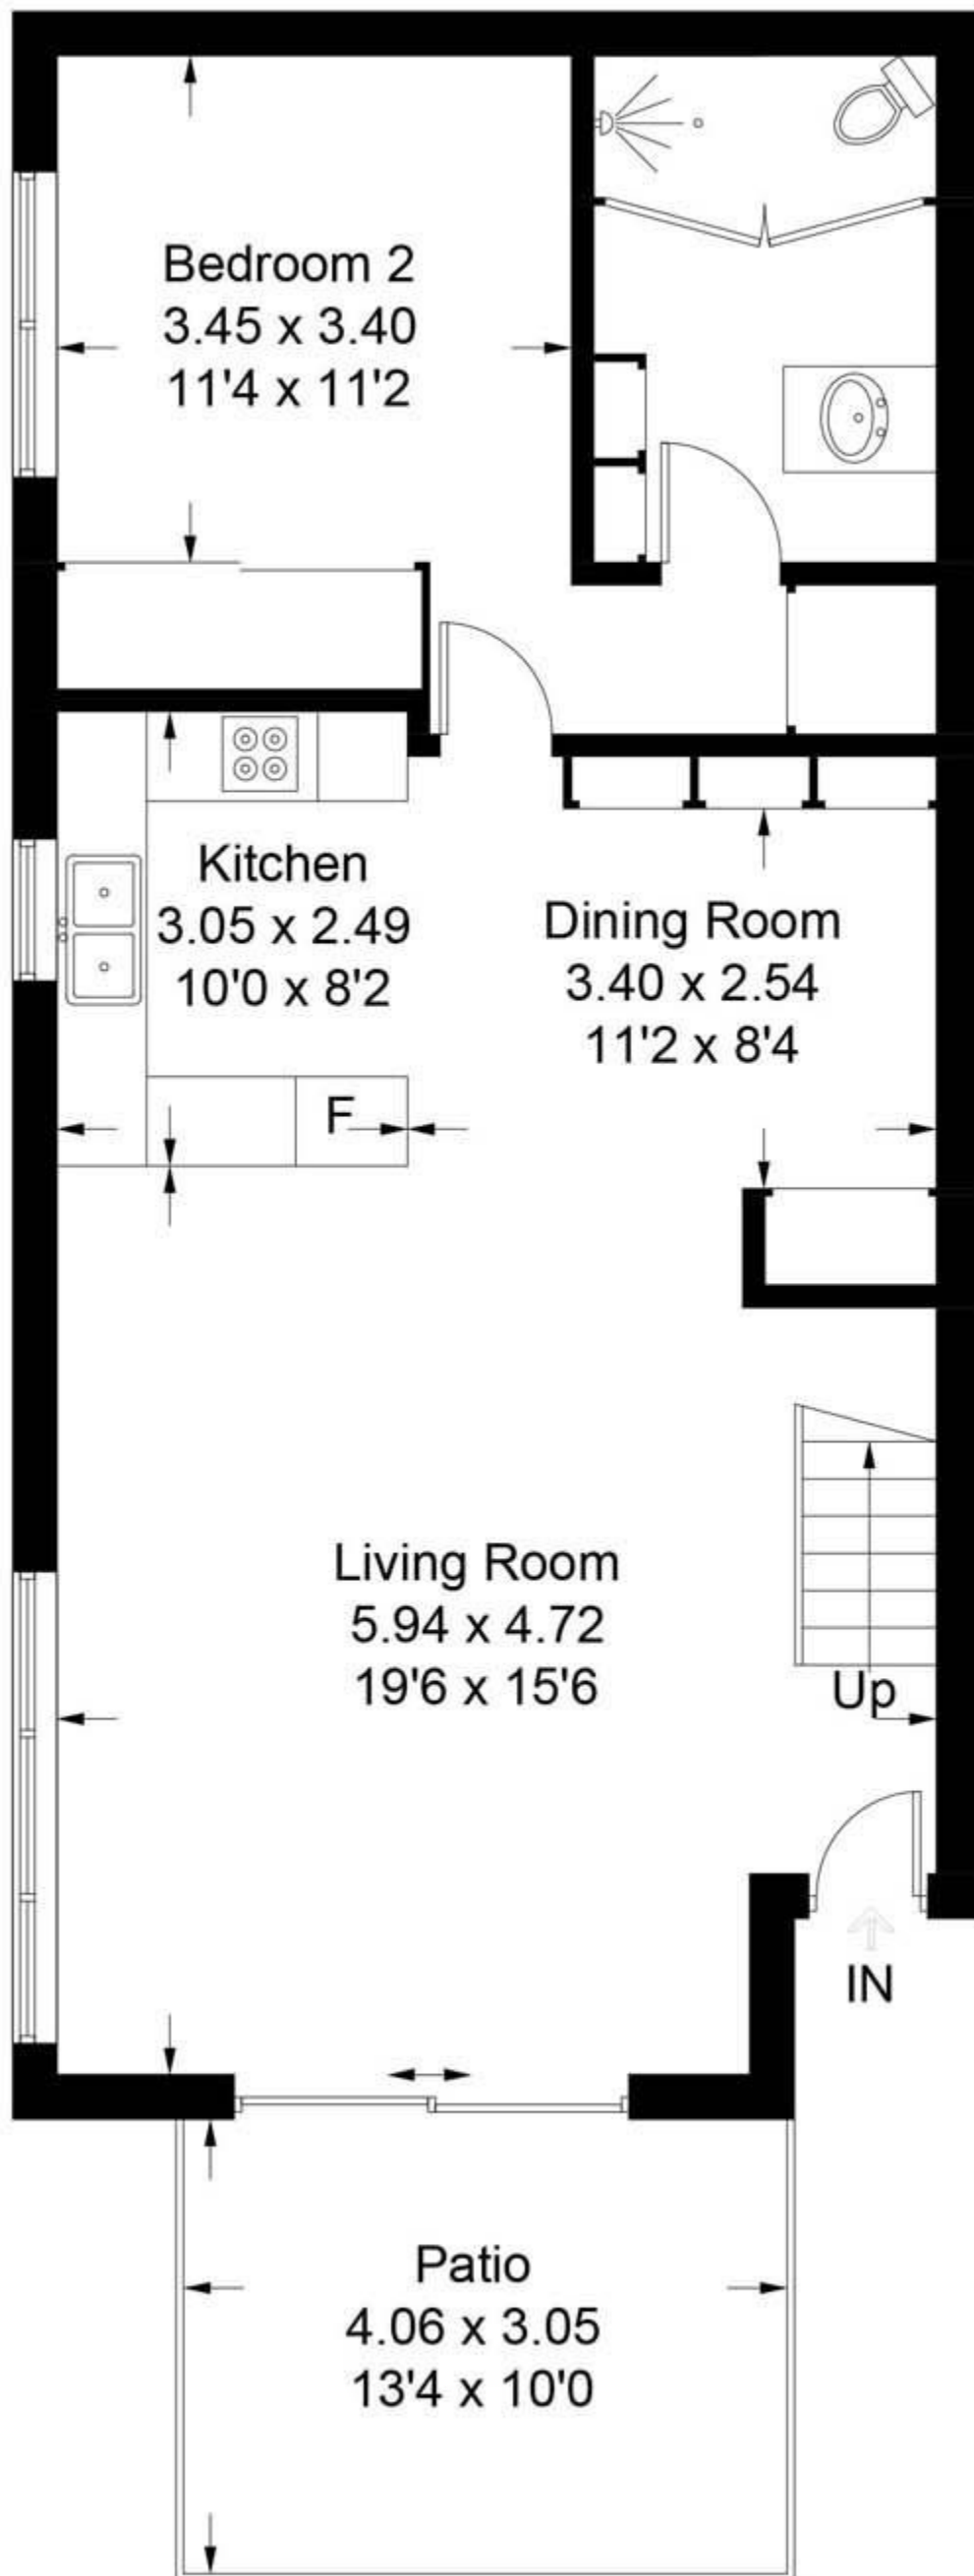

Seville 1

Approximate Gross Internal Area = 101.3 sq m / 1090 sq ft

First Floor

CENTURY 21.
Rainbow Realty

Second Floor