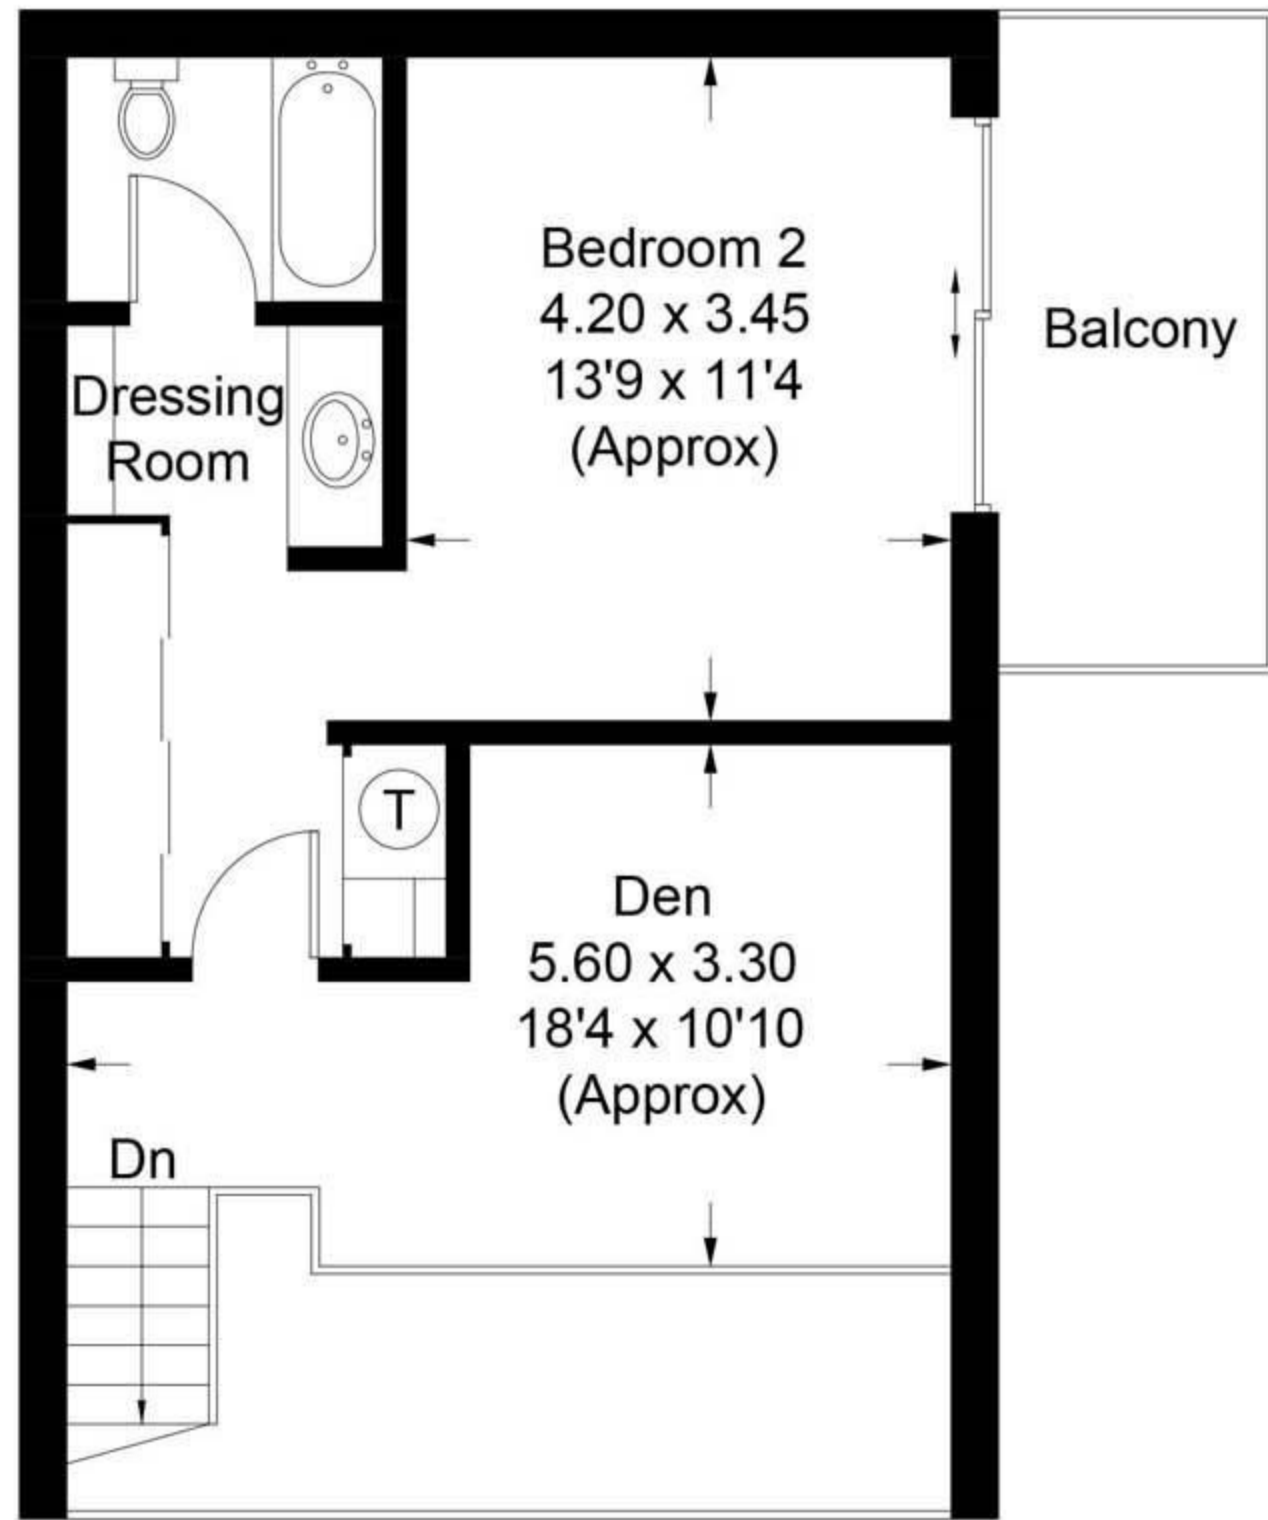

Seville 2

Approximate Gross Internal Area = 123 sq m / 1324 sq ft

First Floor

Second Floor

CENTURY 21.

Rainbow Realty