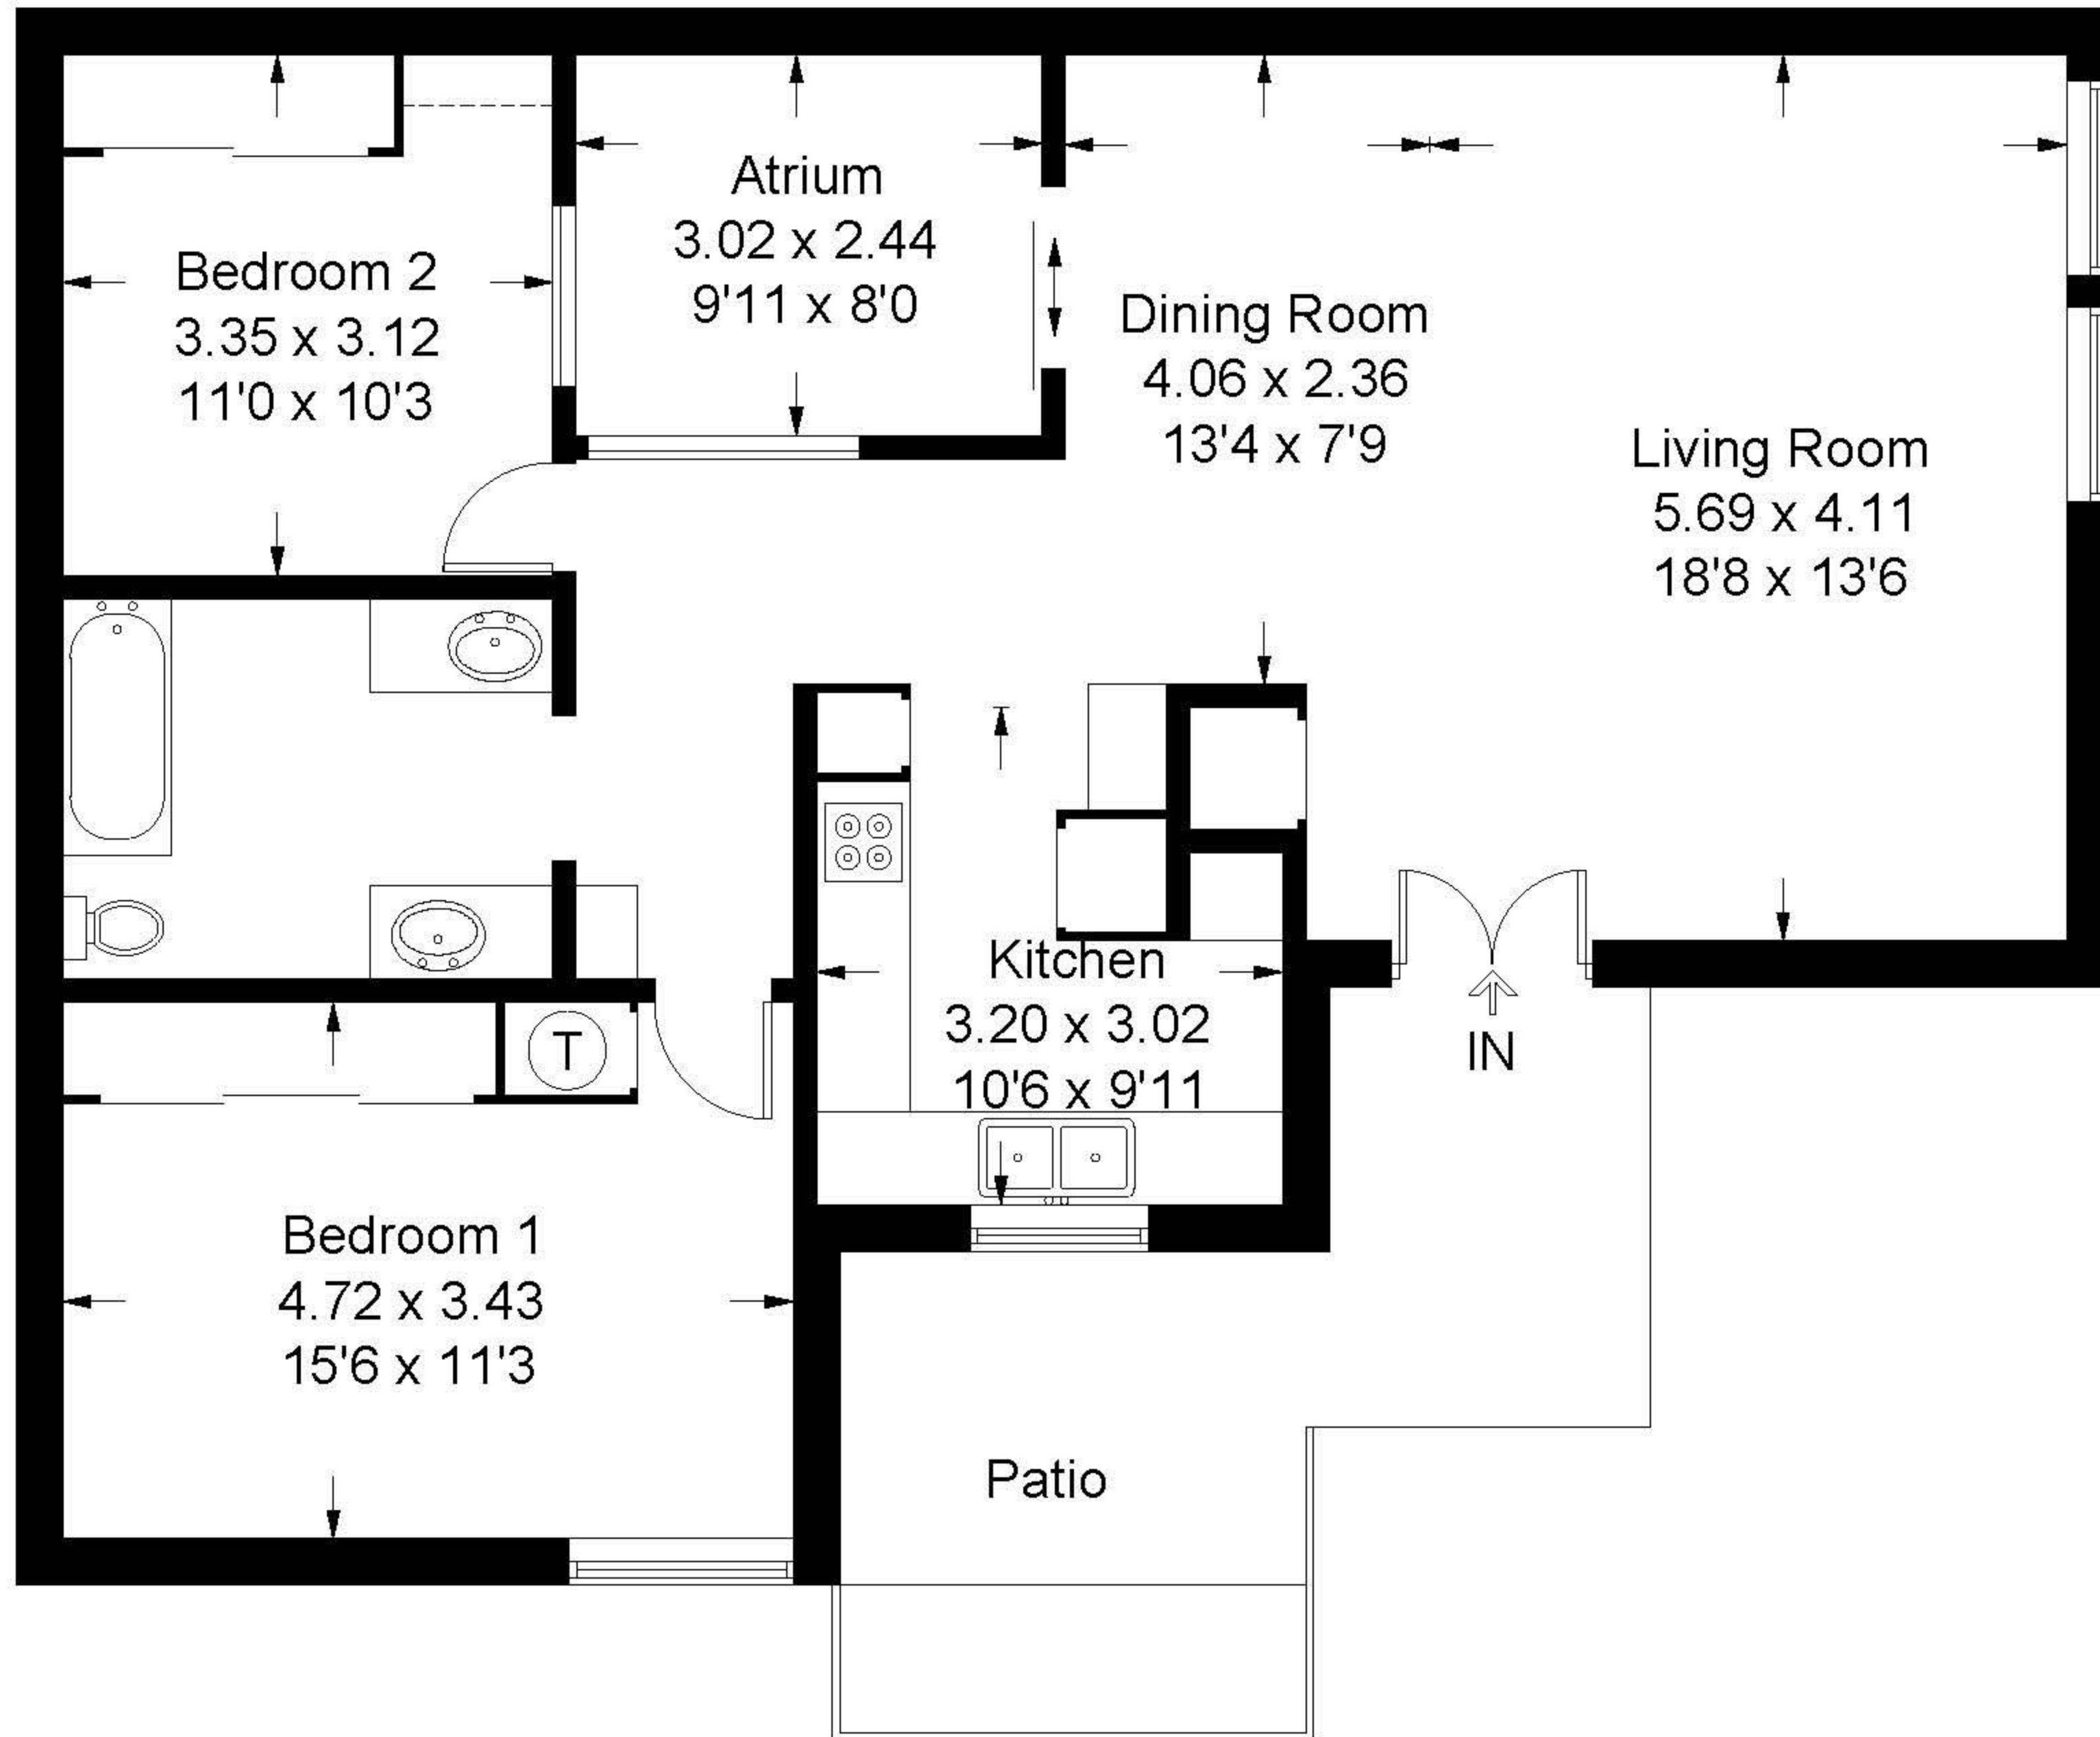

# Valencia 1

Approximate Gross Internal Area = 92.4 sq m / 995 sq ft

**CENTURY 21**  
Rainbow Realty

Illustration for identification purposes only, measurements are approximate, not to scale. FloorplansUsketch.com © 2017 (ID 367268)