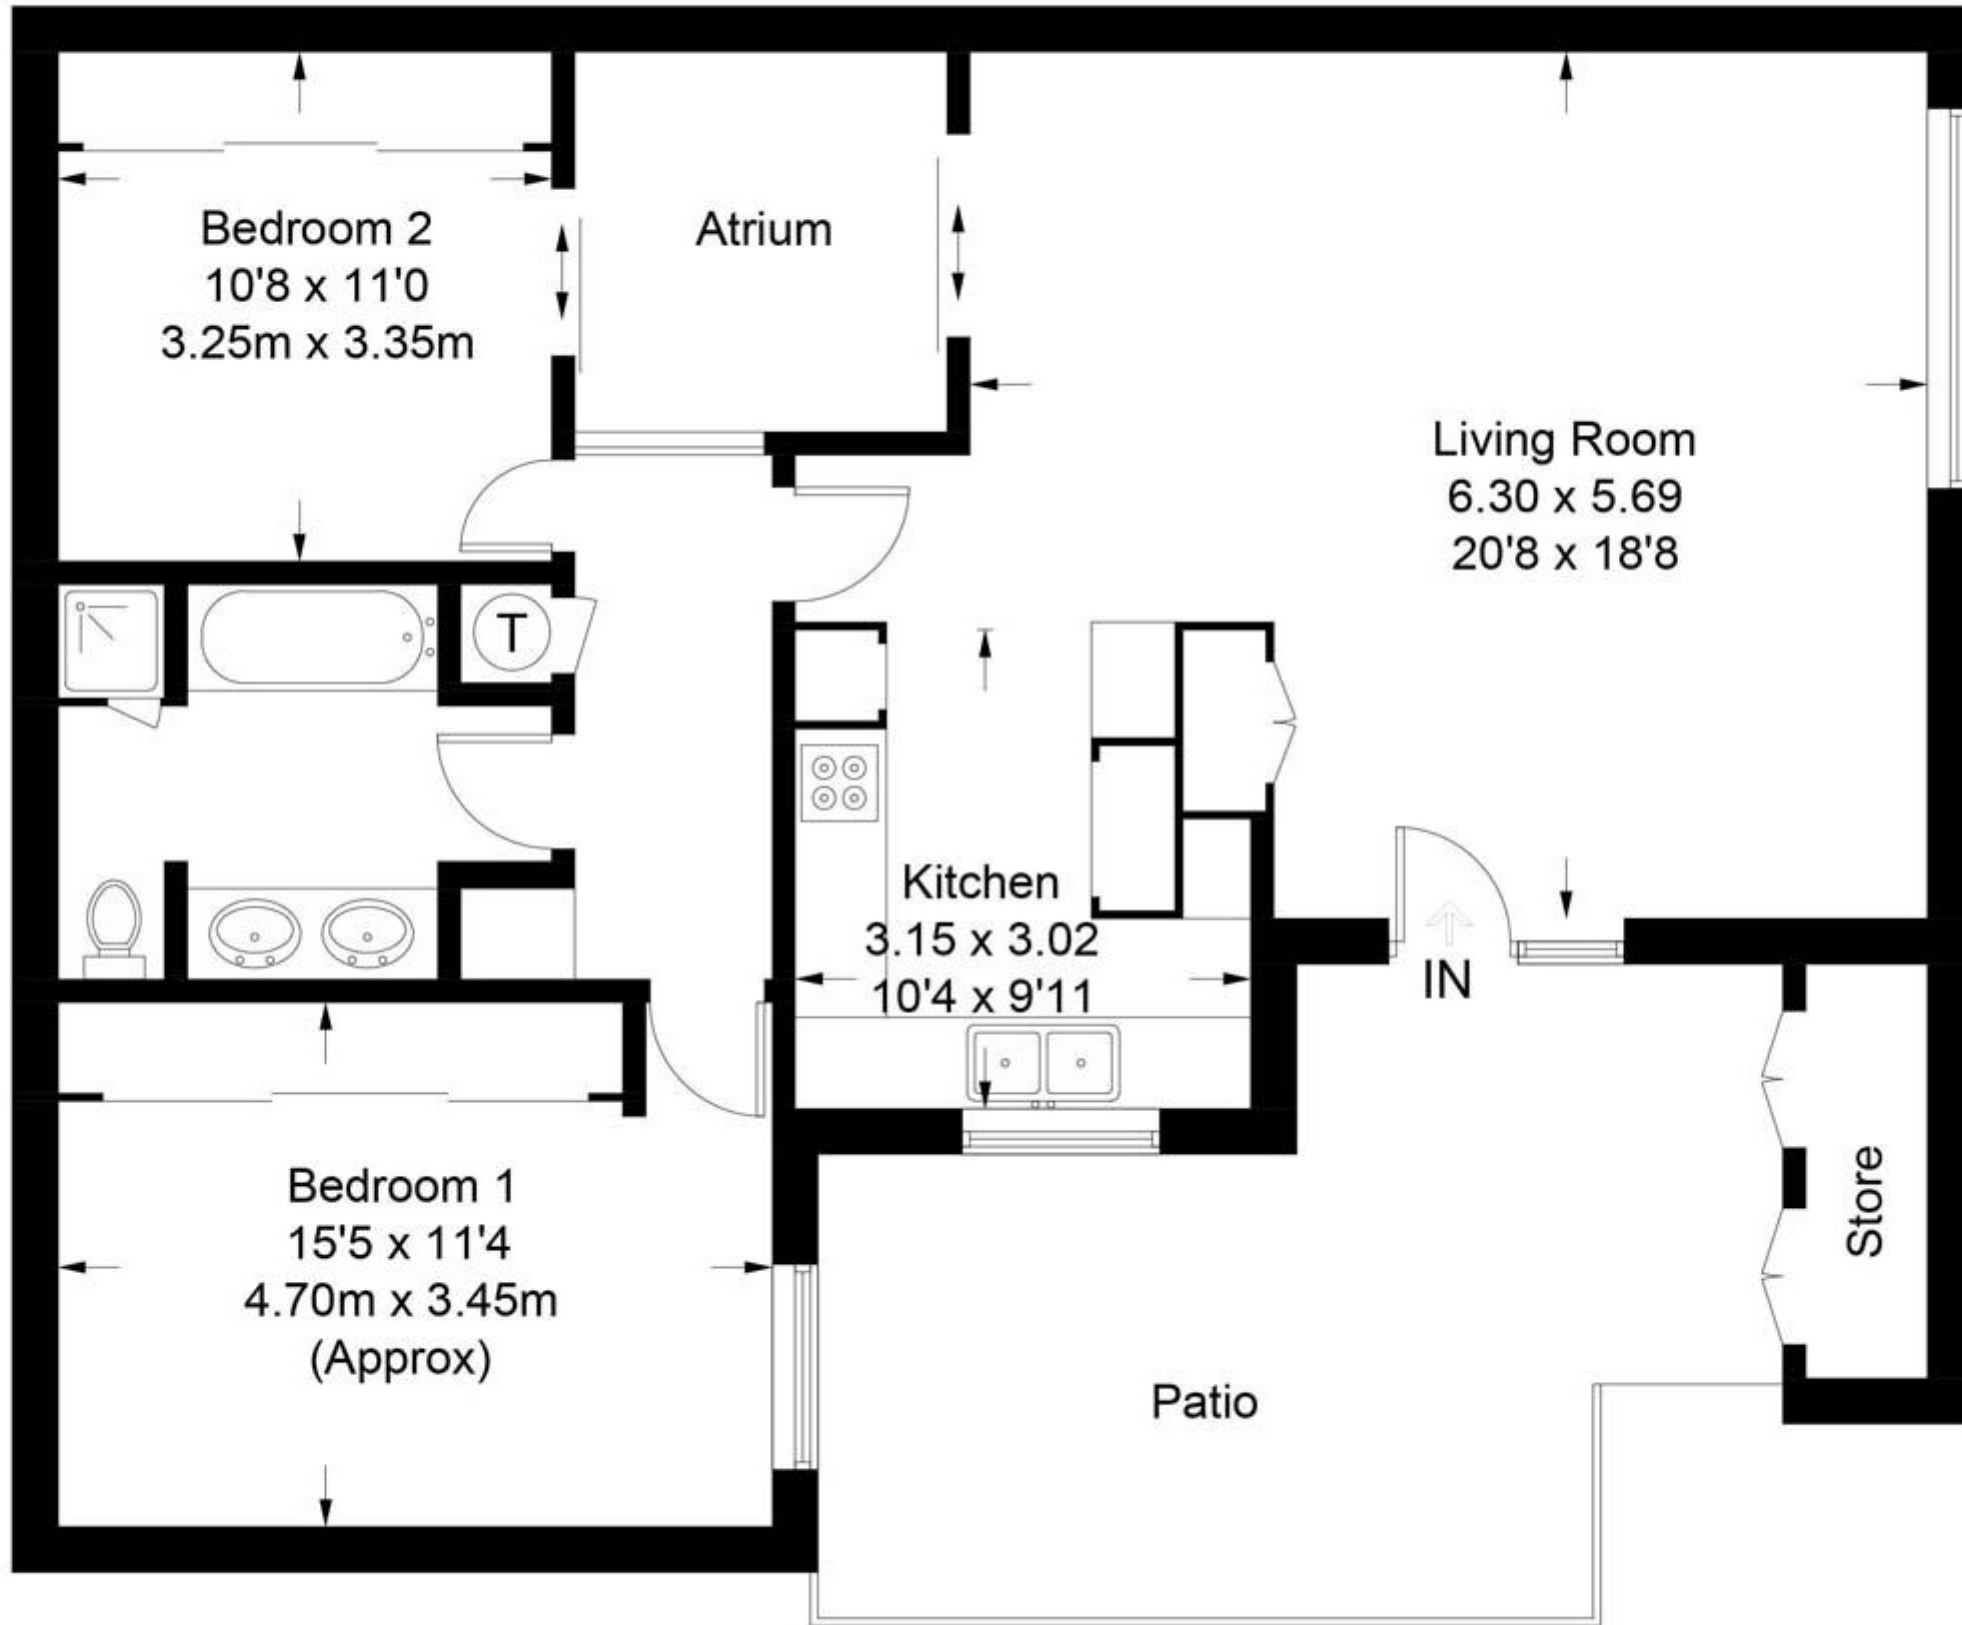

# Valencia 2

Approximate Gross Internal Area = 99.8 sq m / 1075 sq ft

**CENTURY 21**  
Rainbow Realty

Illustration for identification purposes only, measurements are approximate, not to scale. FloorplansUsketch.com © 2017 (ID 367269)