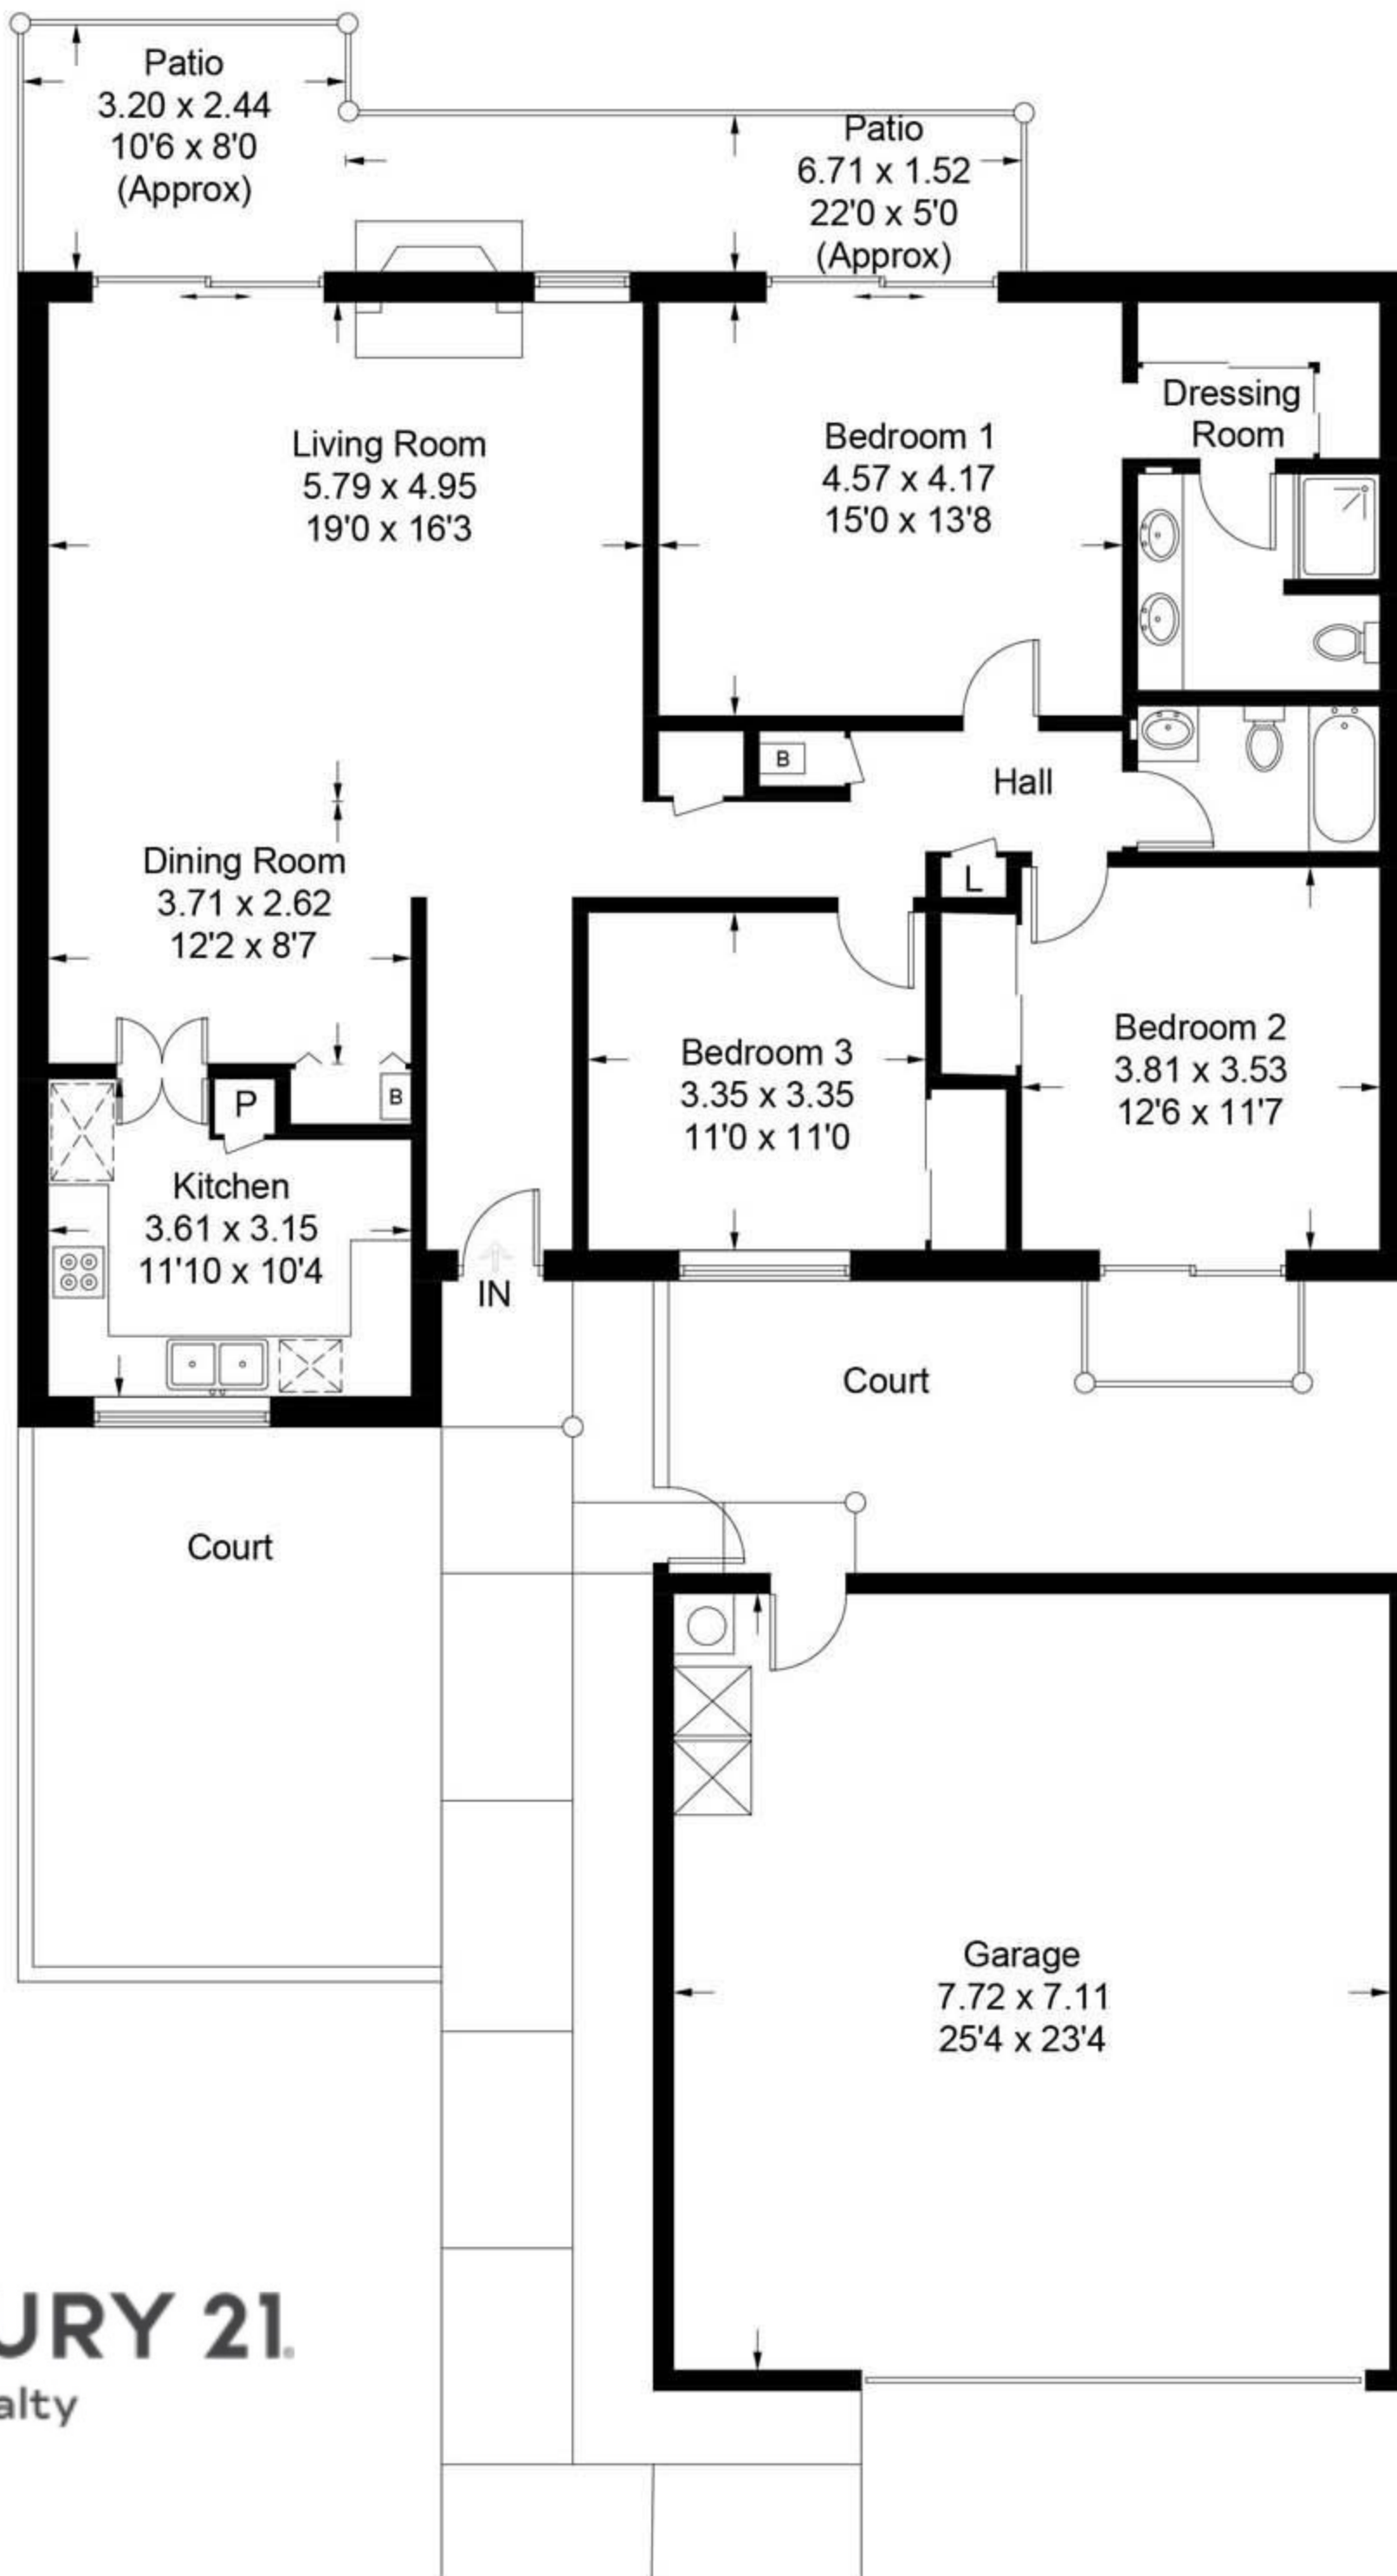

Andaluz

Approximate Gross Internal Area = 128.2 sq m / 1380 sq ft

CENTURY 21
Rainbow Realty

Illustration for identification purposes only, measurements are approximate, not to scale. FloorplansUsketch.com © 2017 (ID367188)