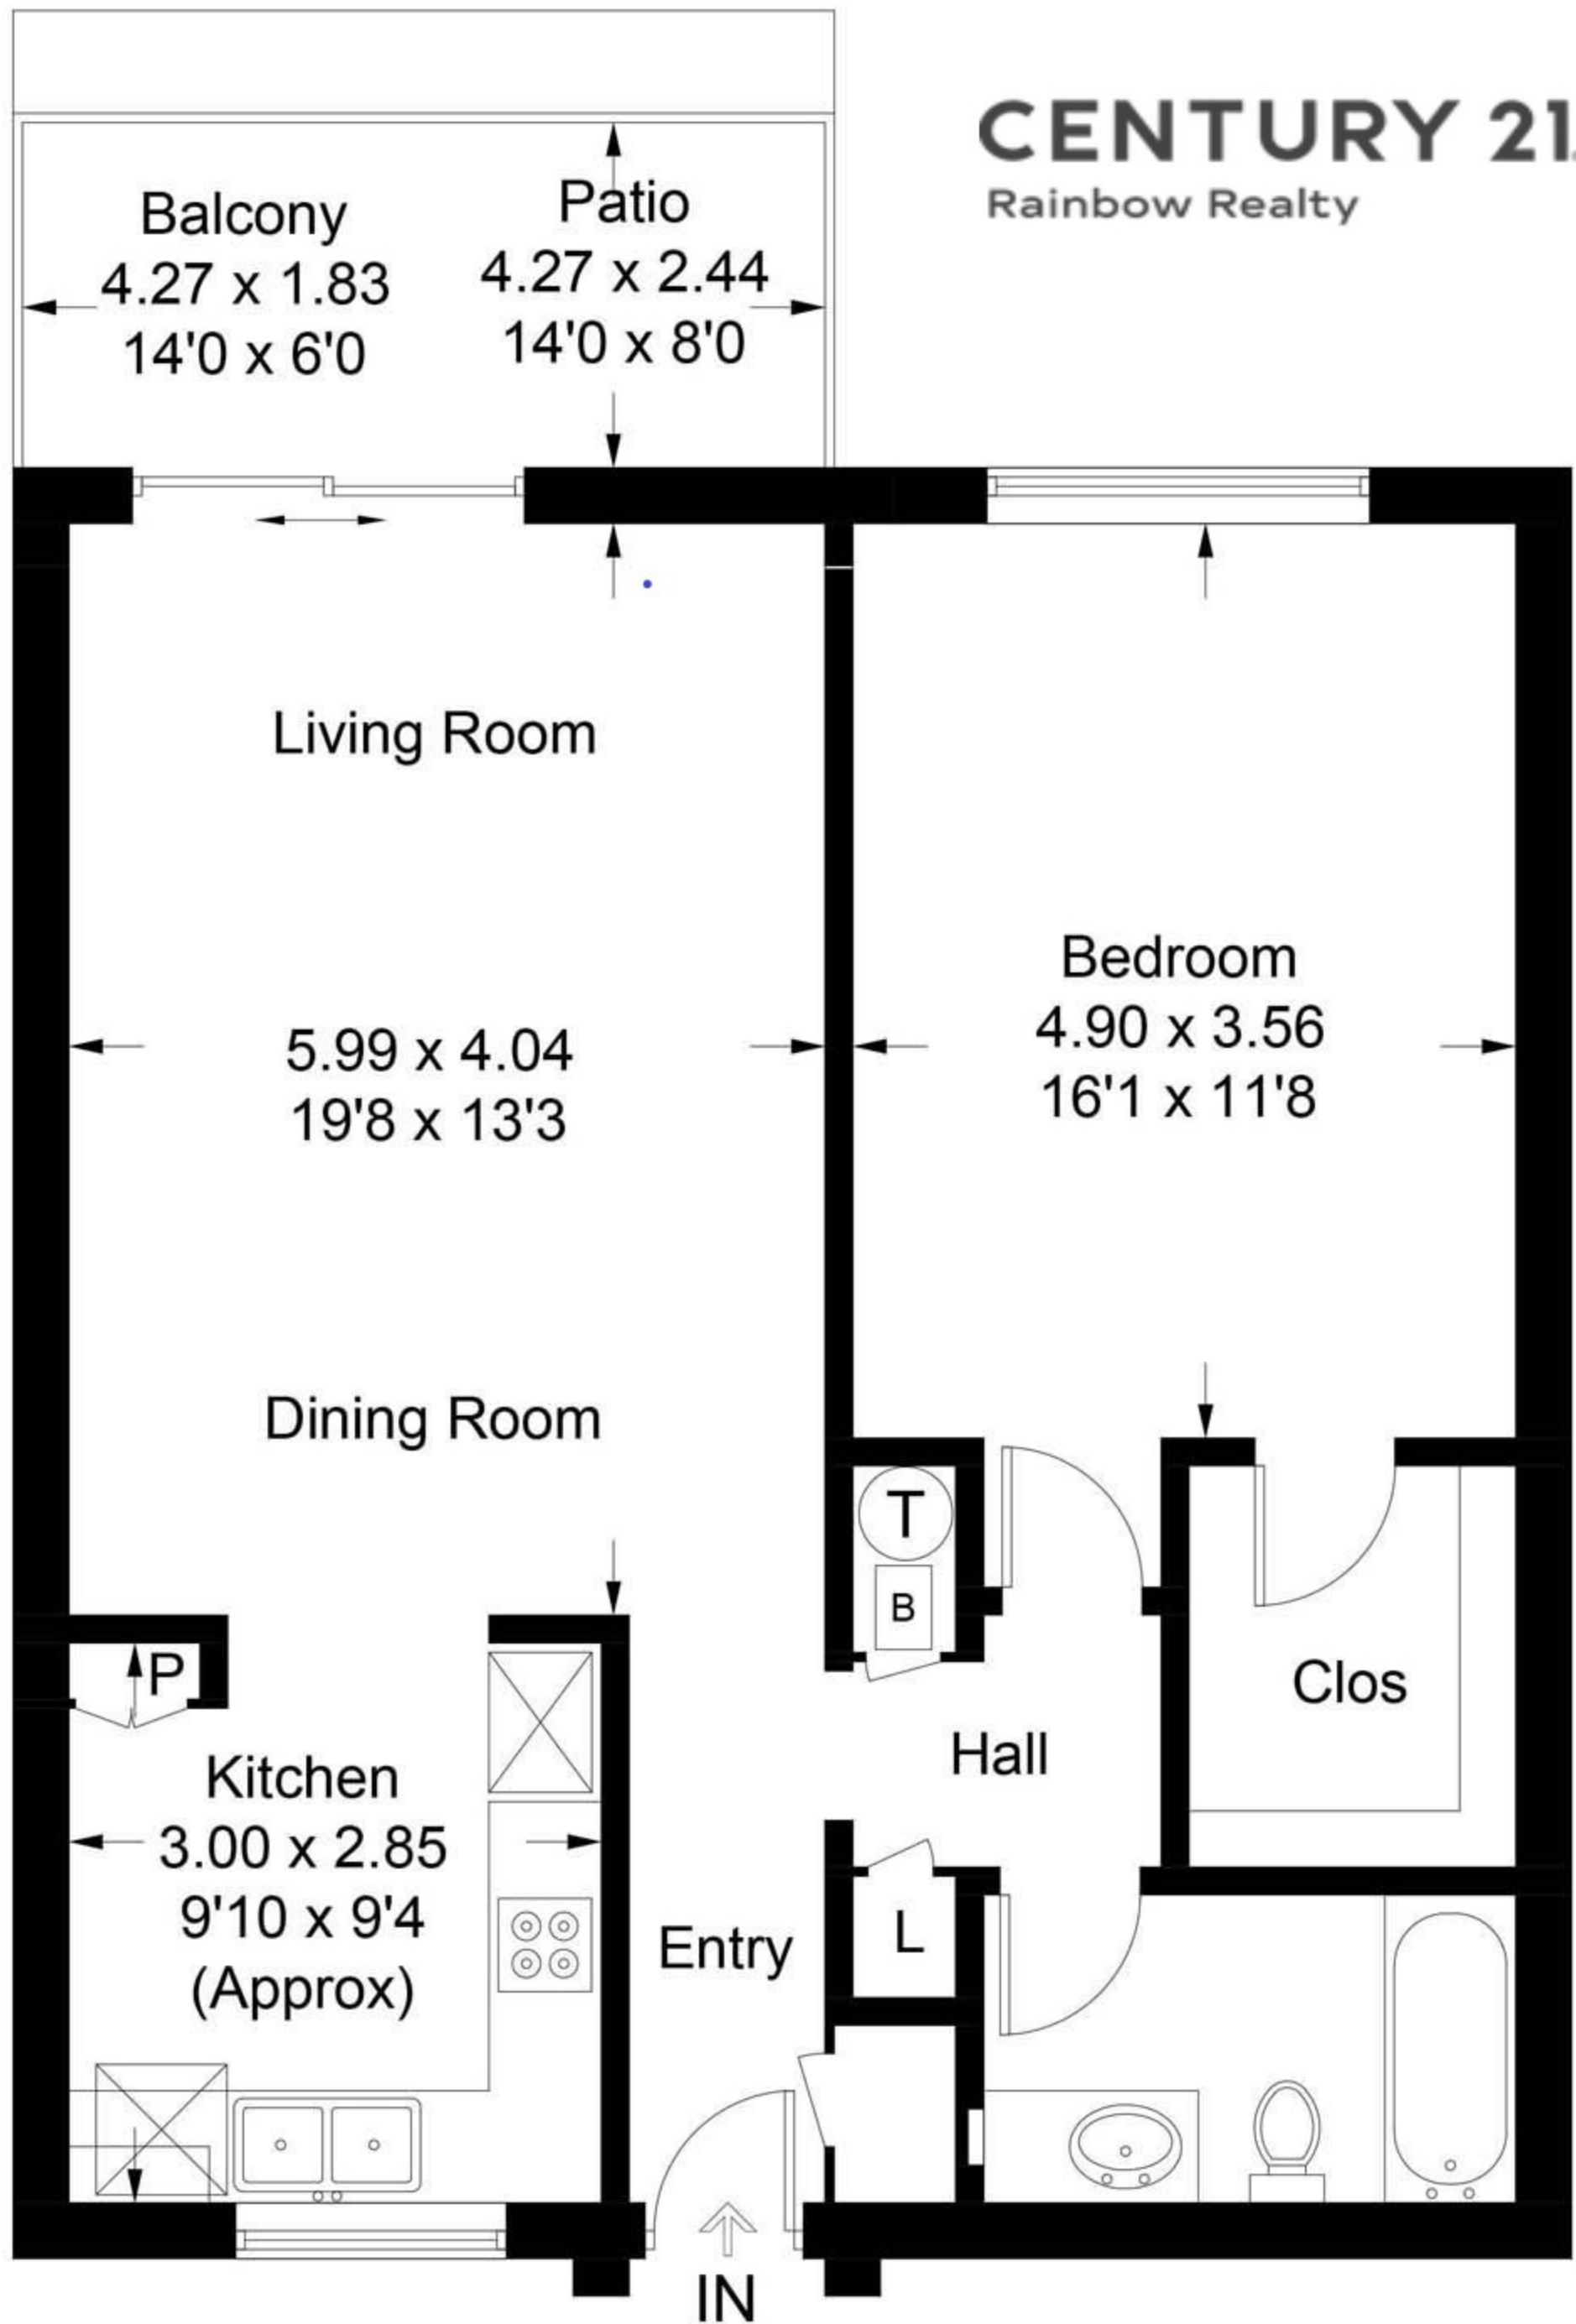

Aragon 1

Approximate Gross Internal Area = 67.3 sq m / 725 sq ft

Illustration for identification purposes only, measurements are approximate, not to scale. FloorplansUsketch.com © 2017 (ID367189)