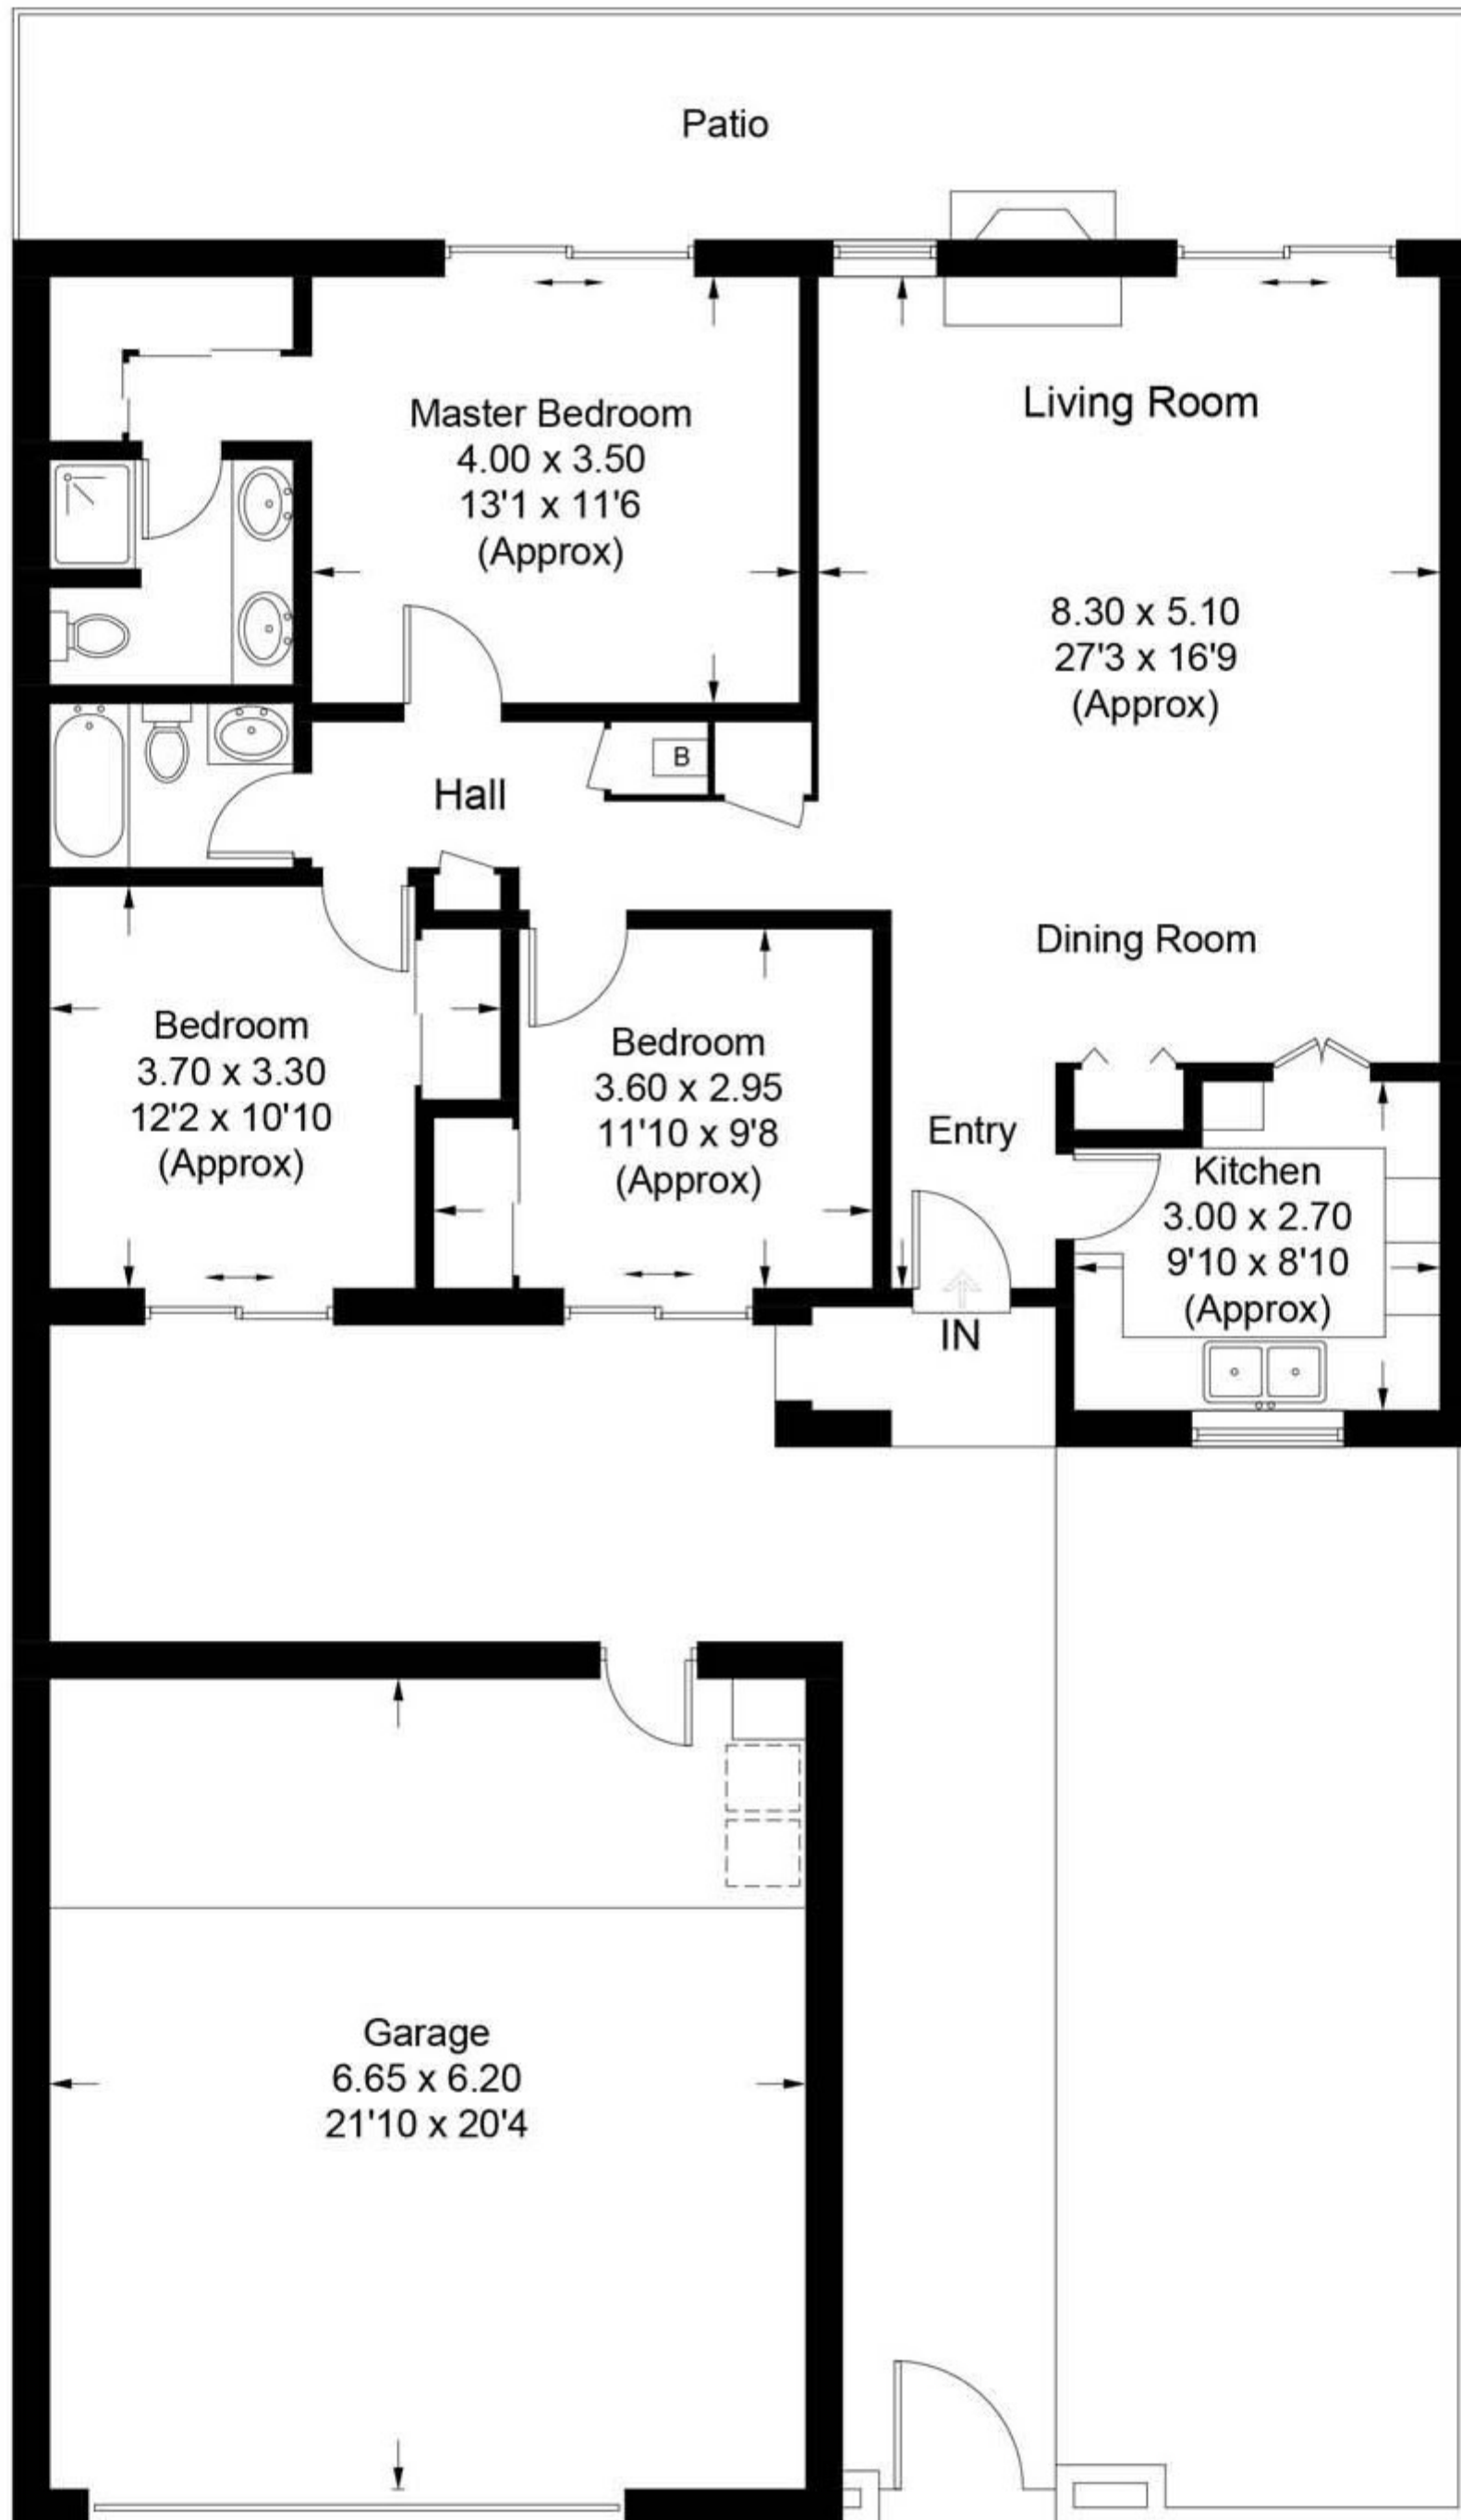

Cabrillo

Approximate Gross Internal Area = 128.2 sq m / 1380 sq ft
(Including Garage)

Illustration for identification purposes only, measurements are approximate,
not to scale. FloorplansUsketch.com © 2017 (ID367193)