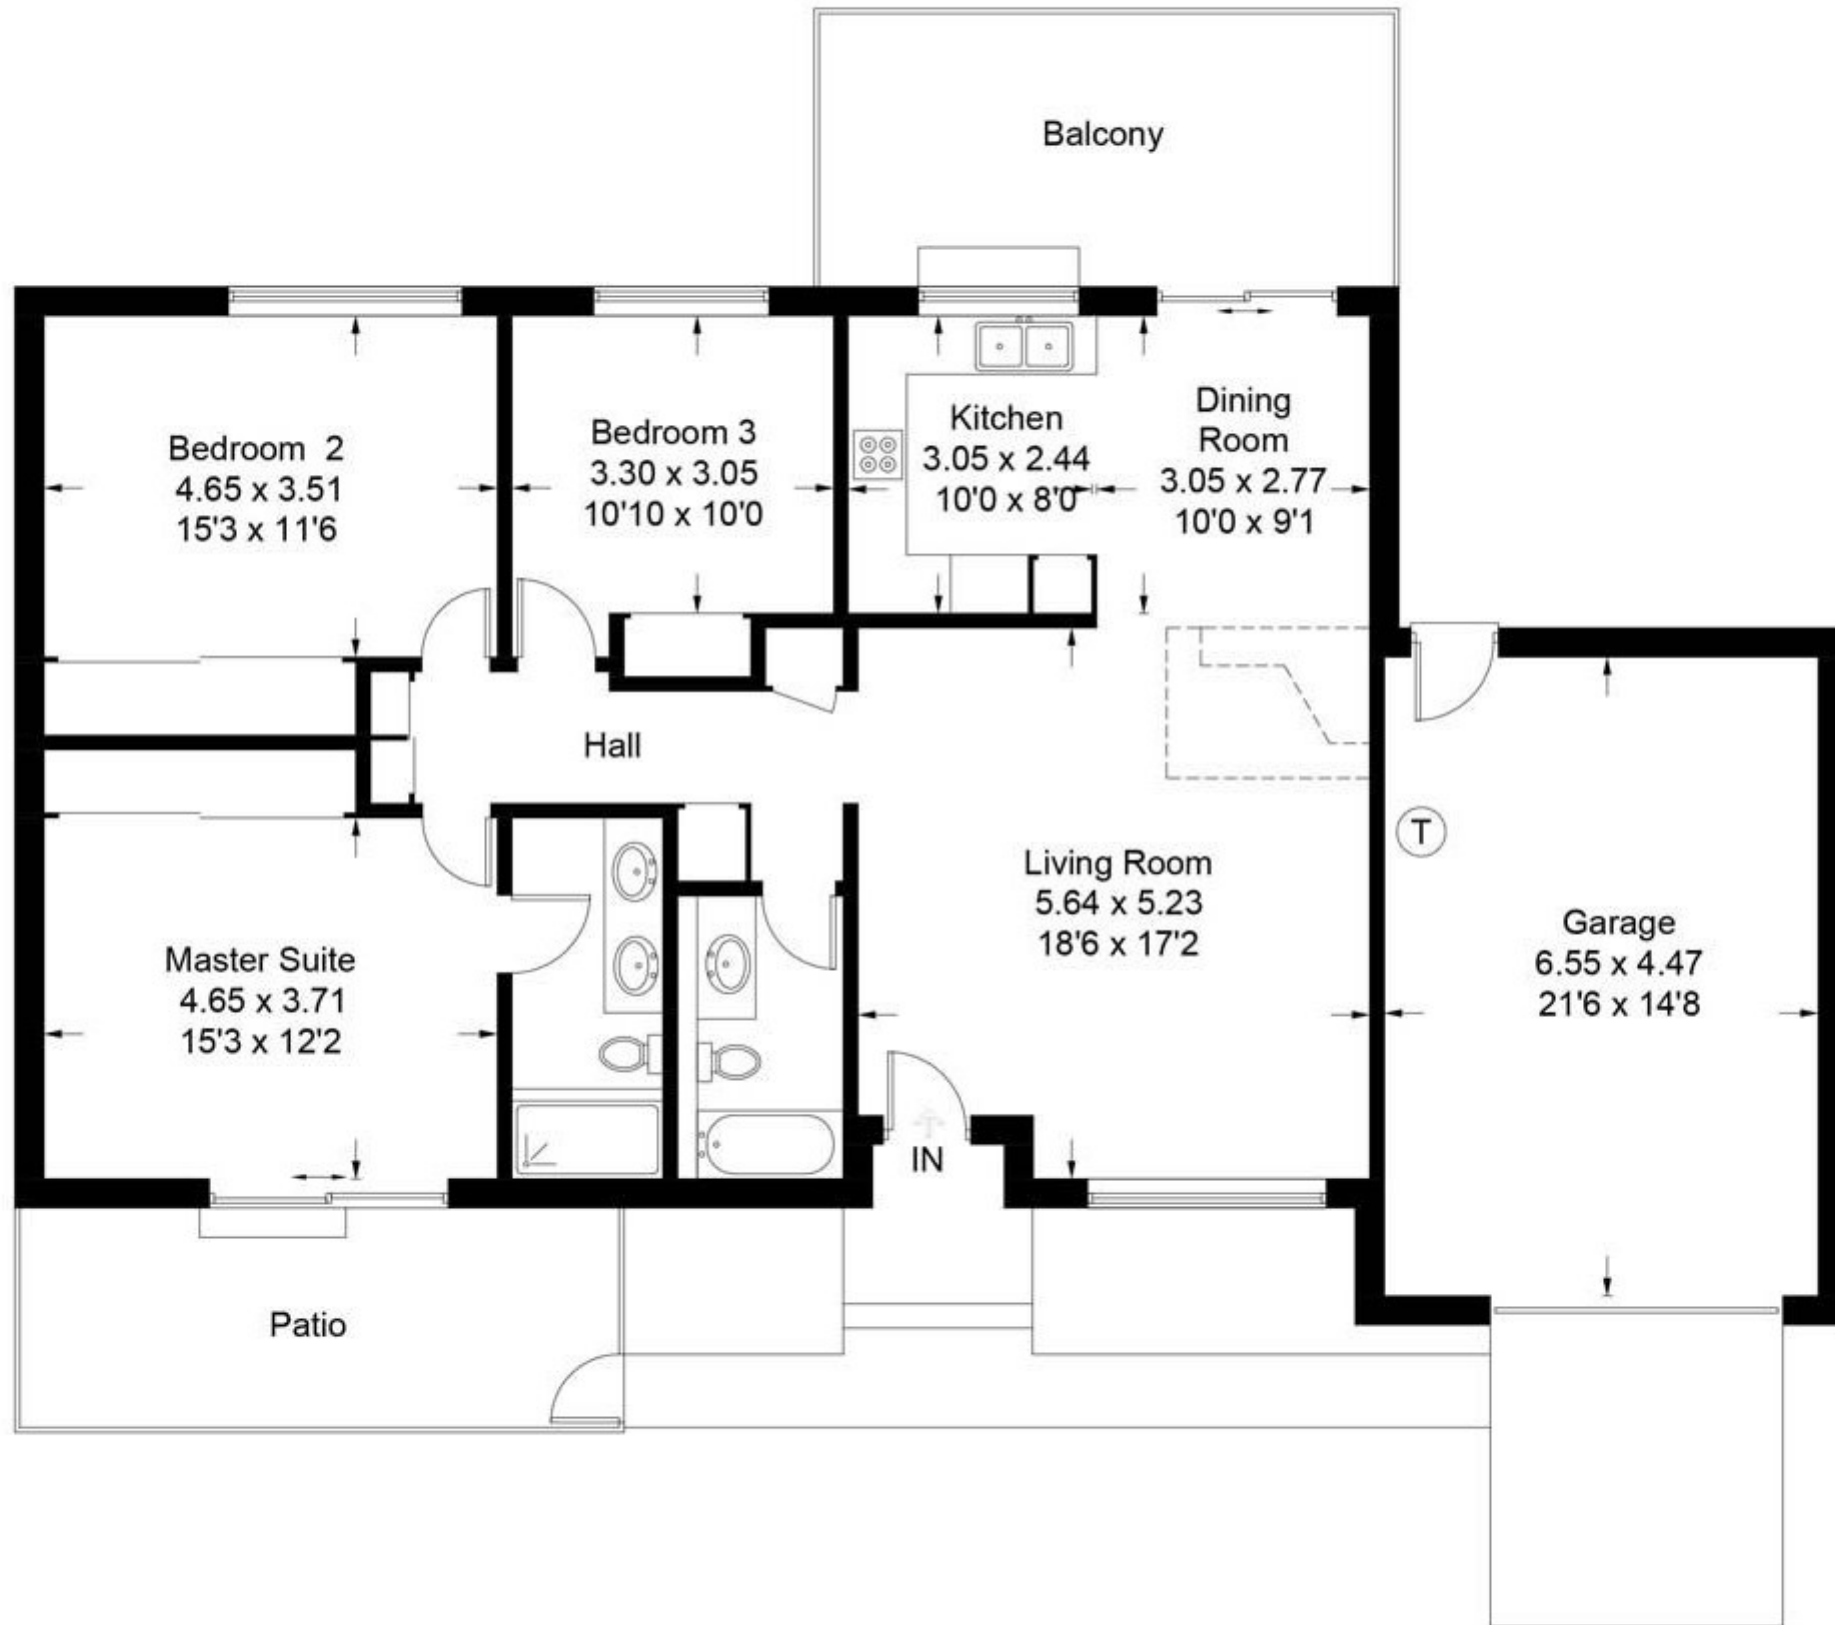

Casa Arriba

Approximate Gross Internal Area = 116.1 sq m / 1250 sq ft
(Including Garage)

CENTURY 21
Rainbow Realty

Illustration for identification purposes only, measurements are approximate, not to scale. FloorplansUsketch.com © 2017 (ID367195)