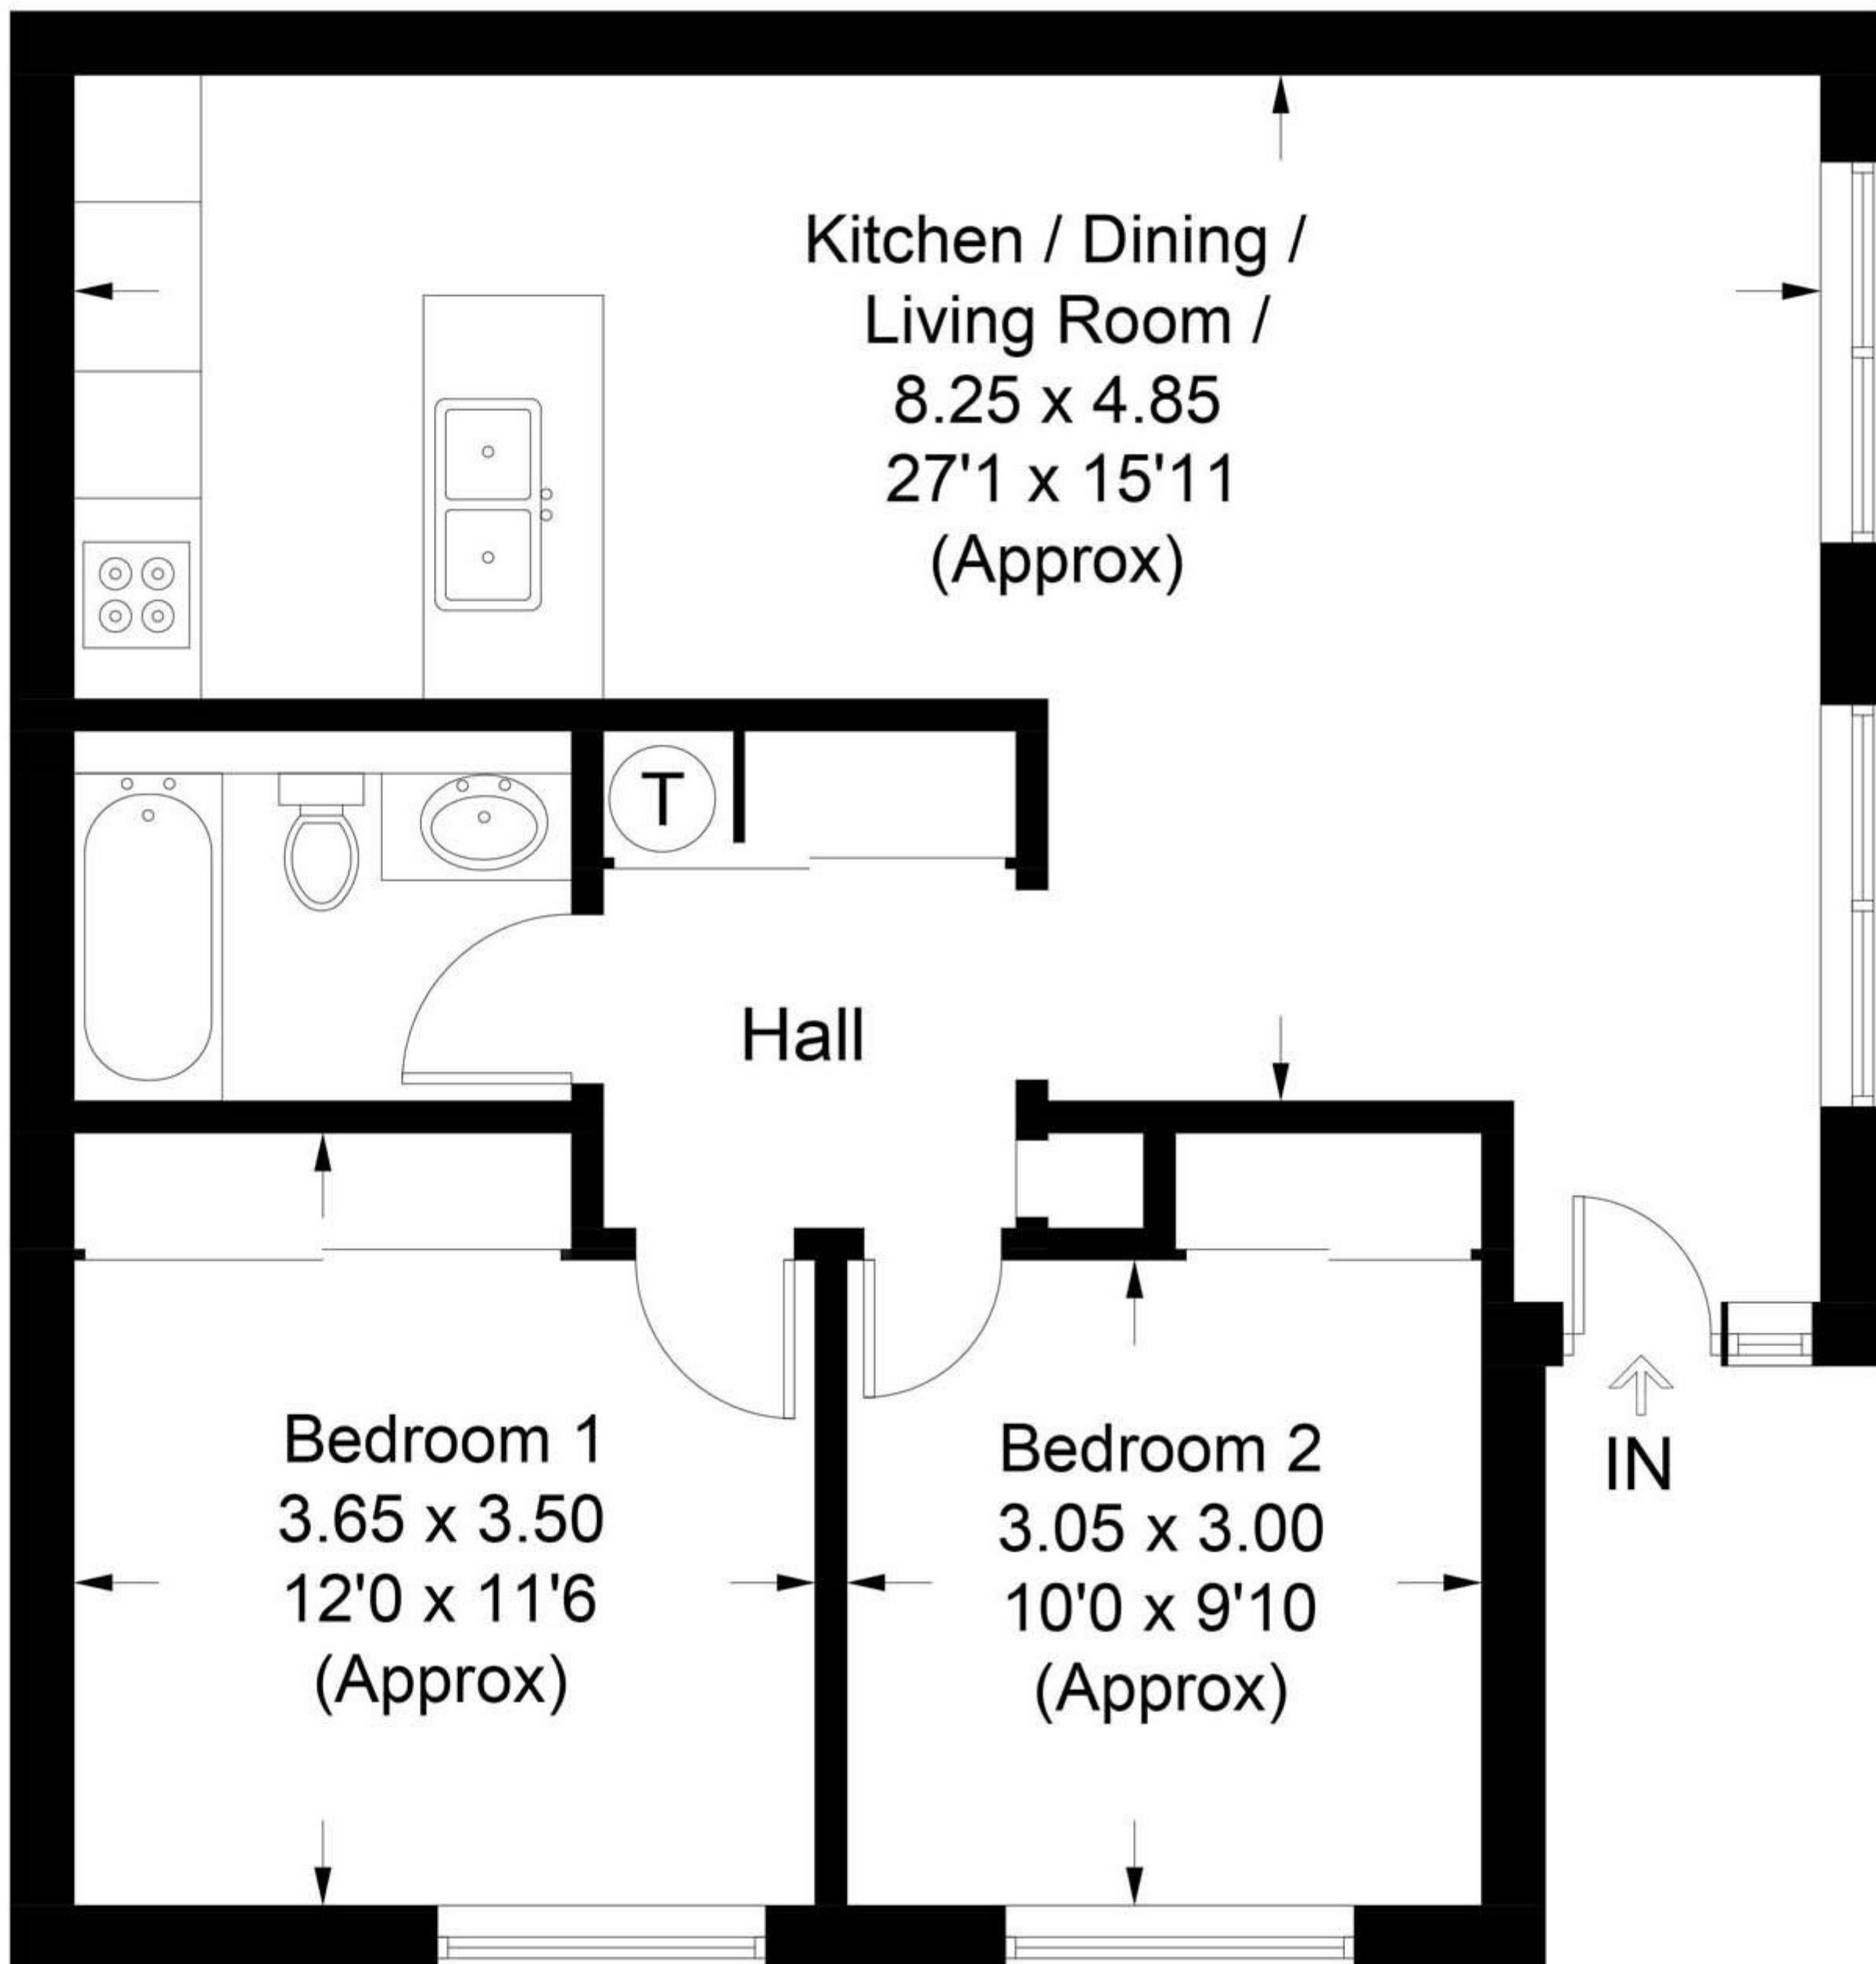

Casa Bonita

Approximate Gross Internal Area = 66.6 sq m / 717 sq ft

CENTURY 21

Rainbow Realty

Illustration for identification purposes only, measurements are approximate, not to scale. FloorplansUsketch.com © 2017 (ID367198)