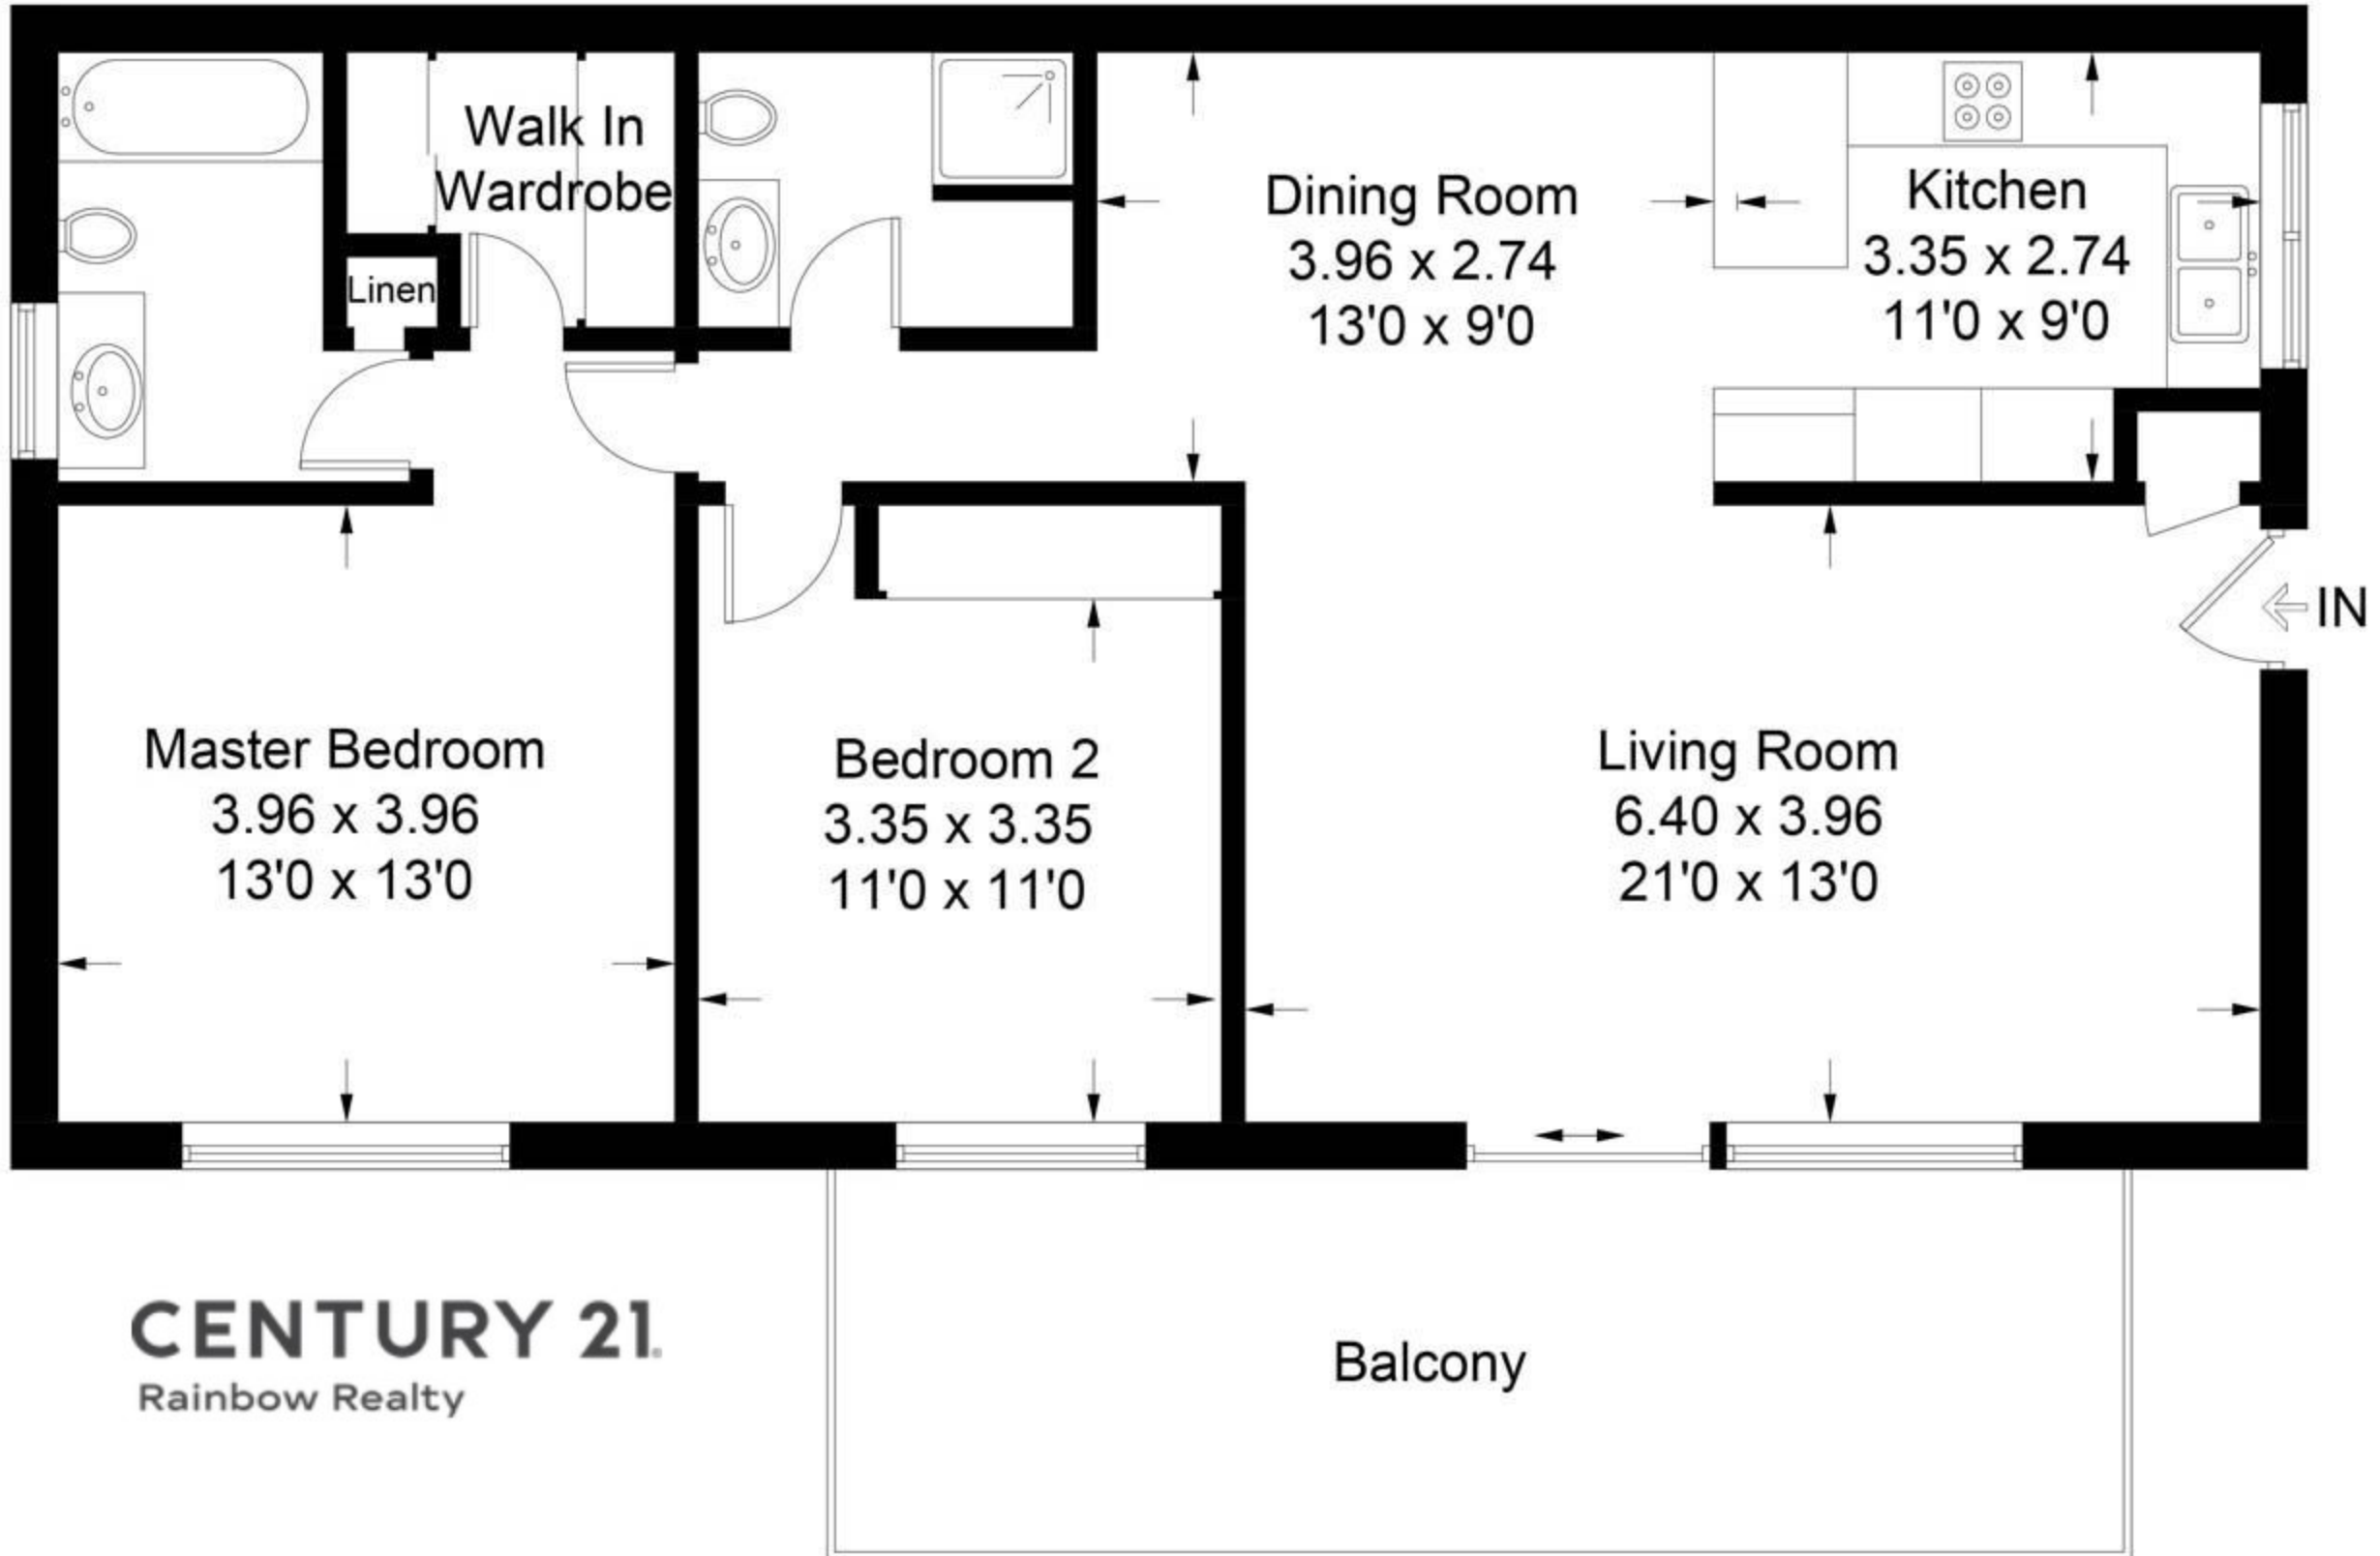

Casa Del Mar

Approximate Gross Internal Area = 92.9 sq m / 1000 sq ft

CENTURY 21
Rainbow Realty

Balcony

Illustration for identification purposes only, measurements are approximate, not to scale. FloorplansUsketch.com © 2017 (ID367200)