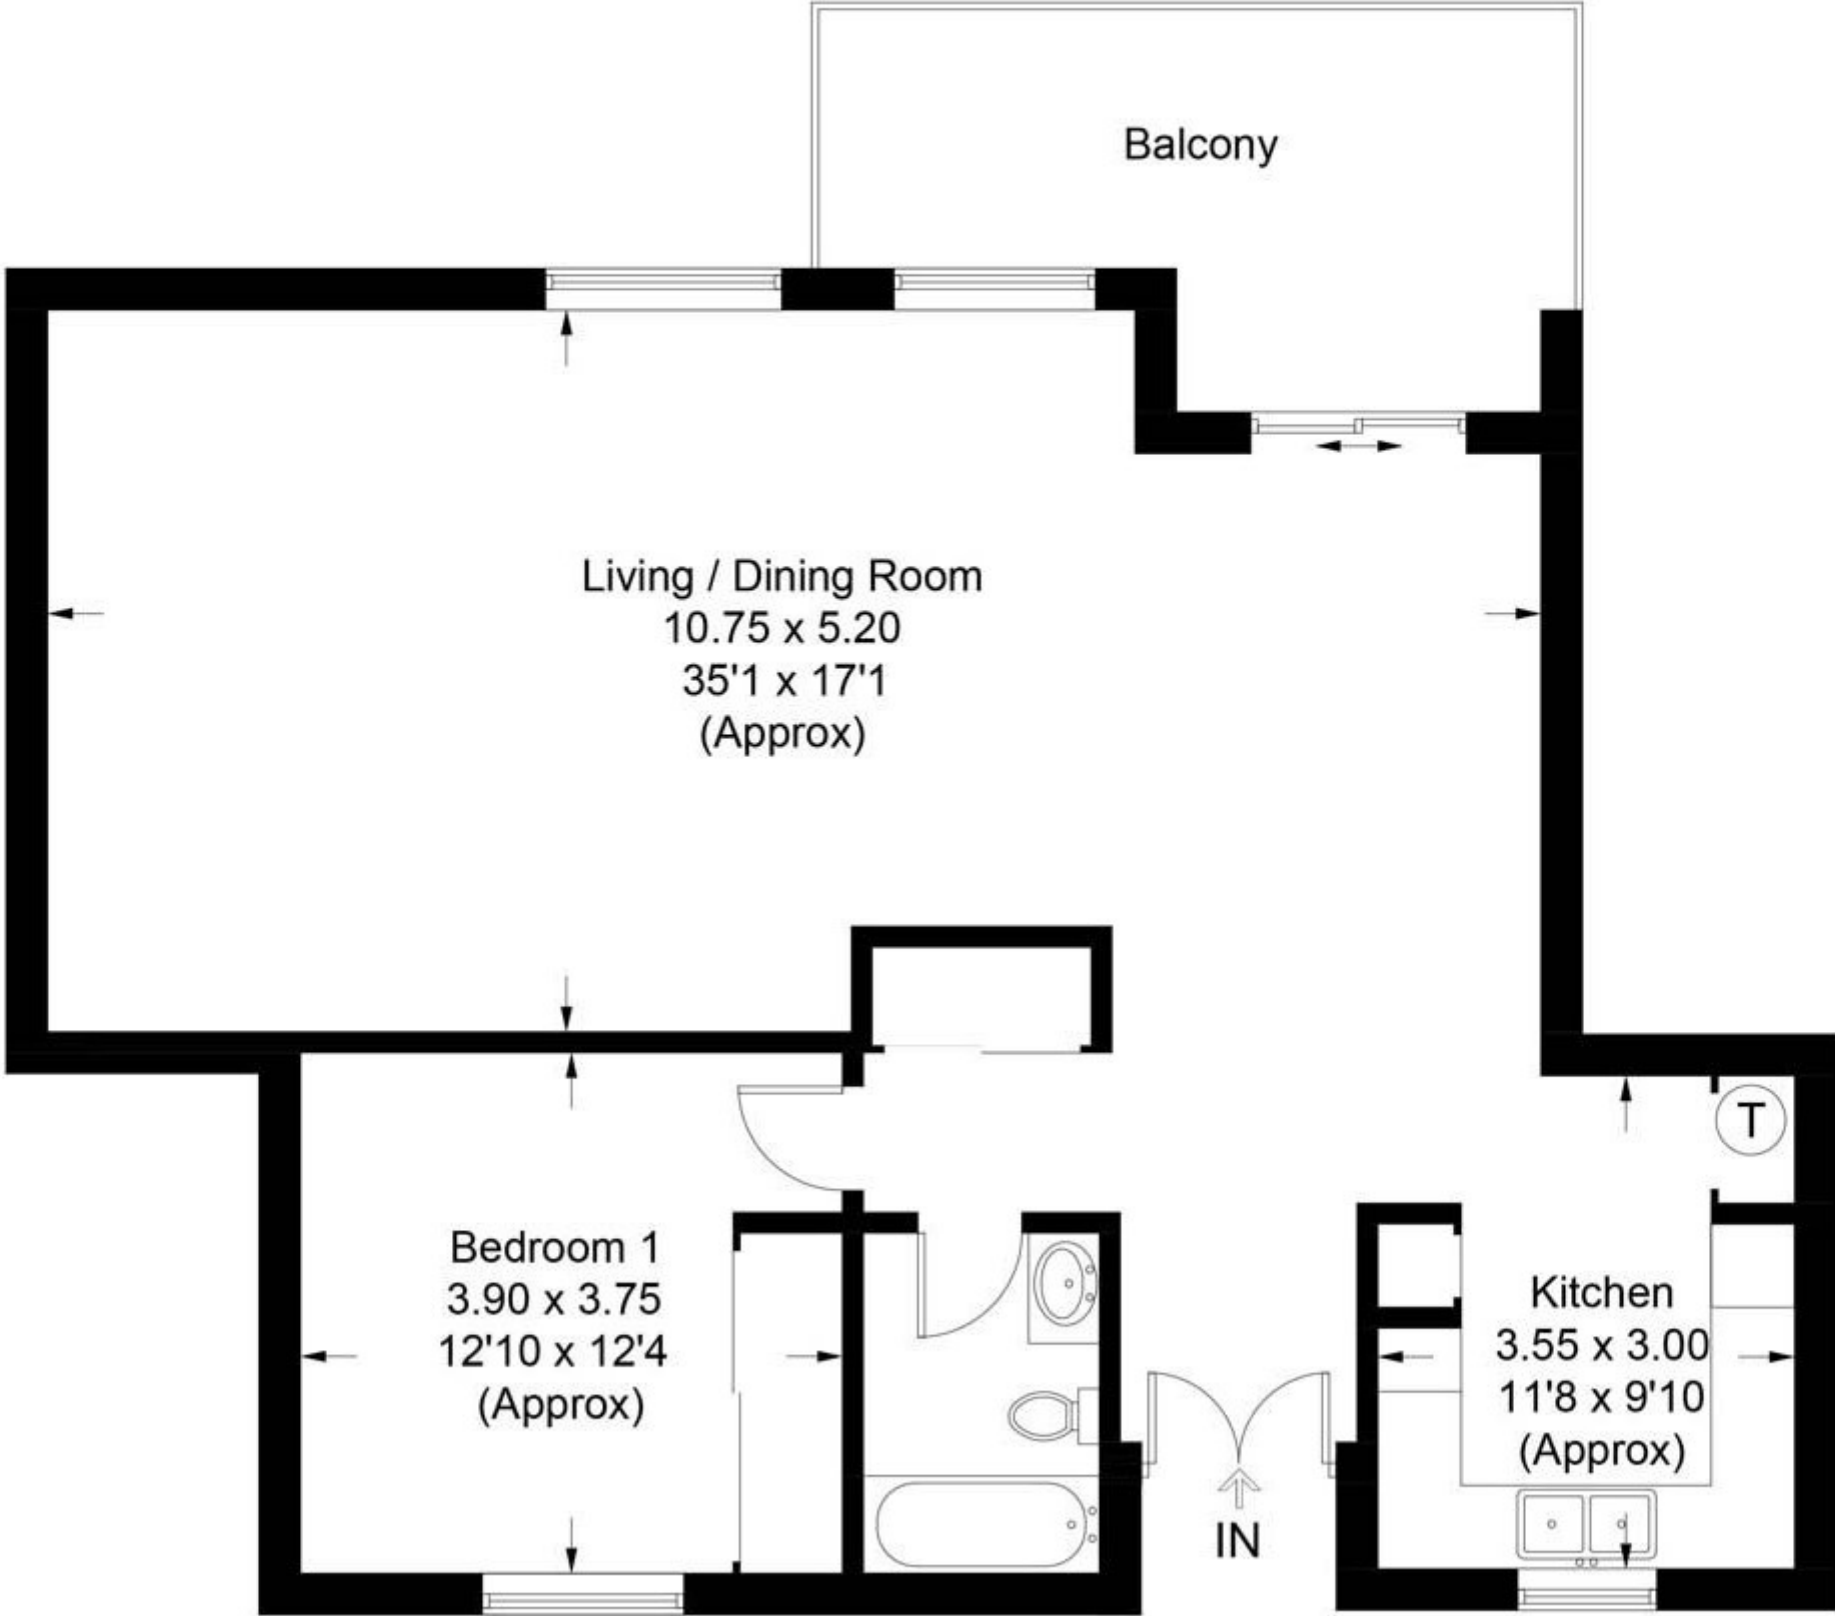

Casa Dorado 1

Approximate Gross Internal Area = 91.8 sq m / 988 sq ft

CENTURY 21
Rainbow Realty

Illustration for identification purposes only, measurements are approximate, not to scale. FloorplansUsketch.com © 2017 (ID367201)