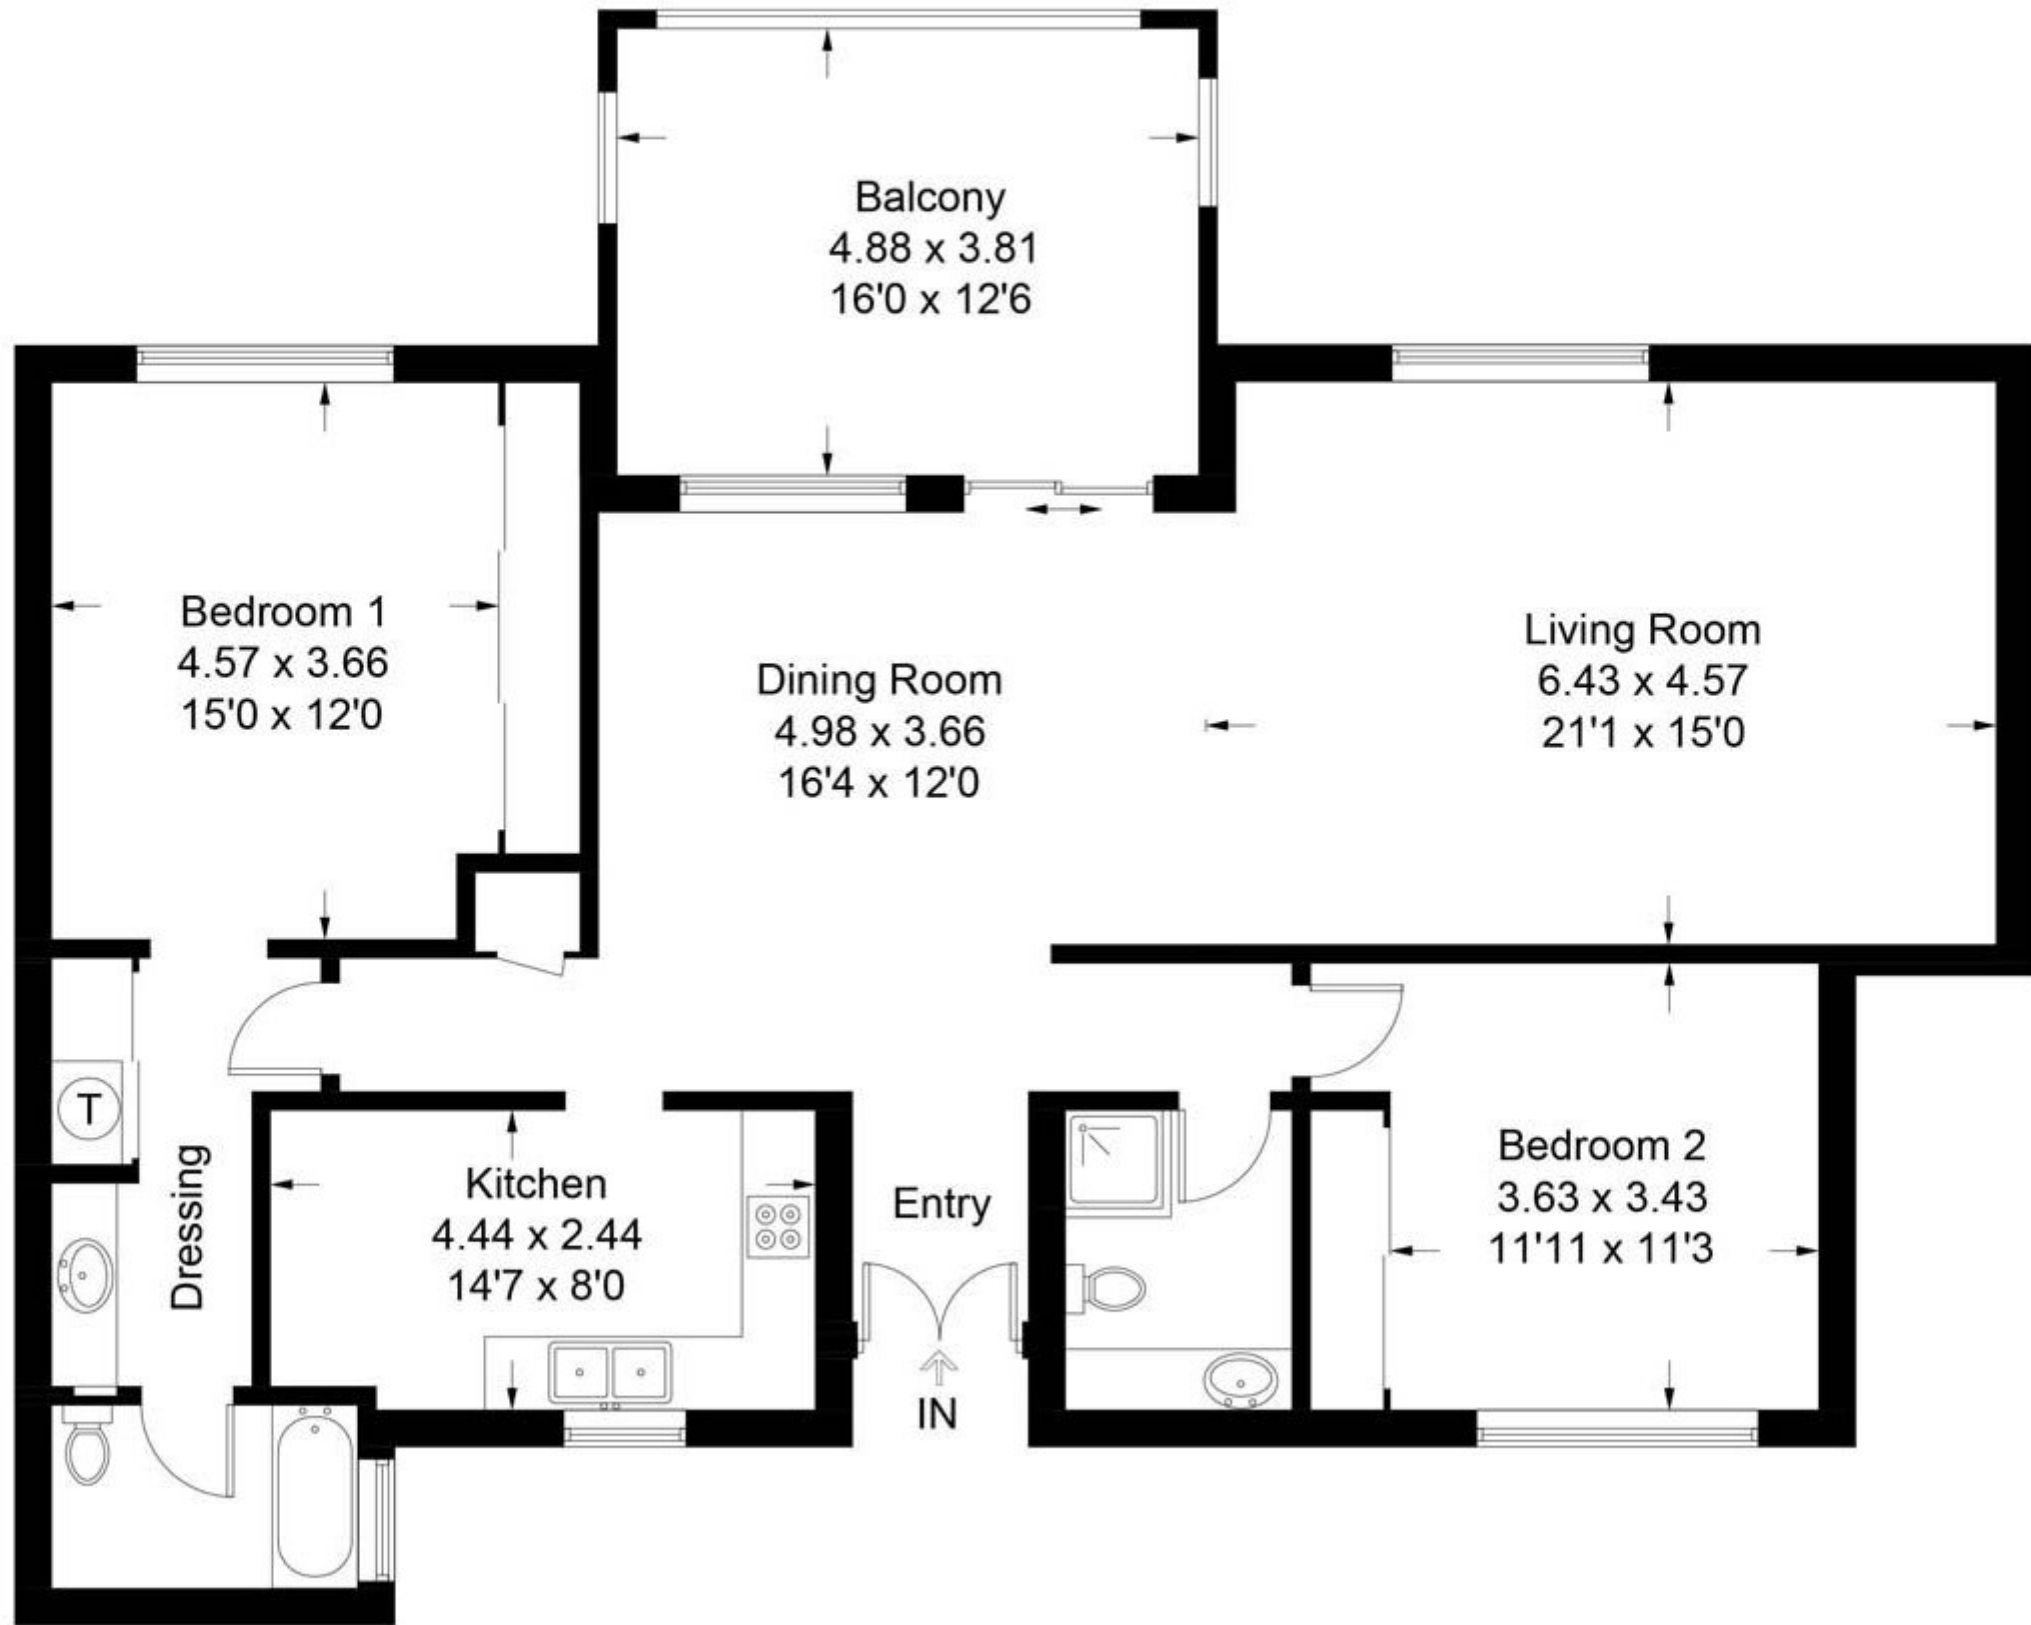

Casa Dorado 2

Approximate Gross Internal Area = 98.5 sq m / 1049 sq ft

CENTURY 21
Rainbow Realty