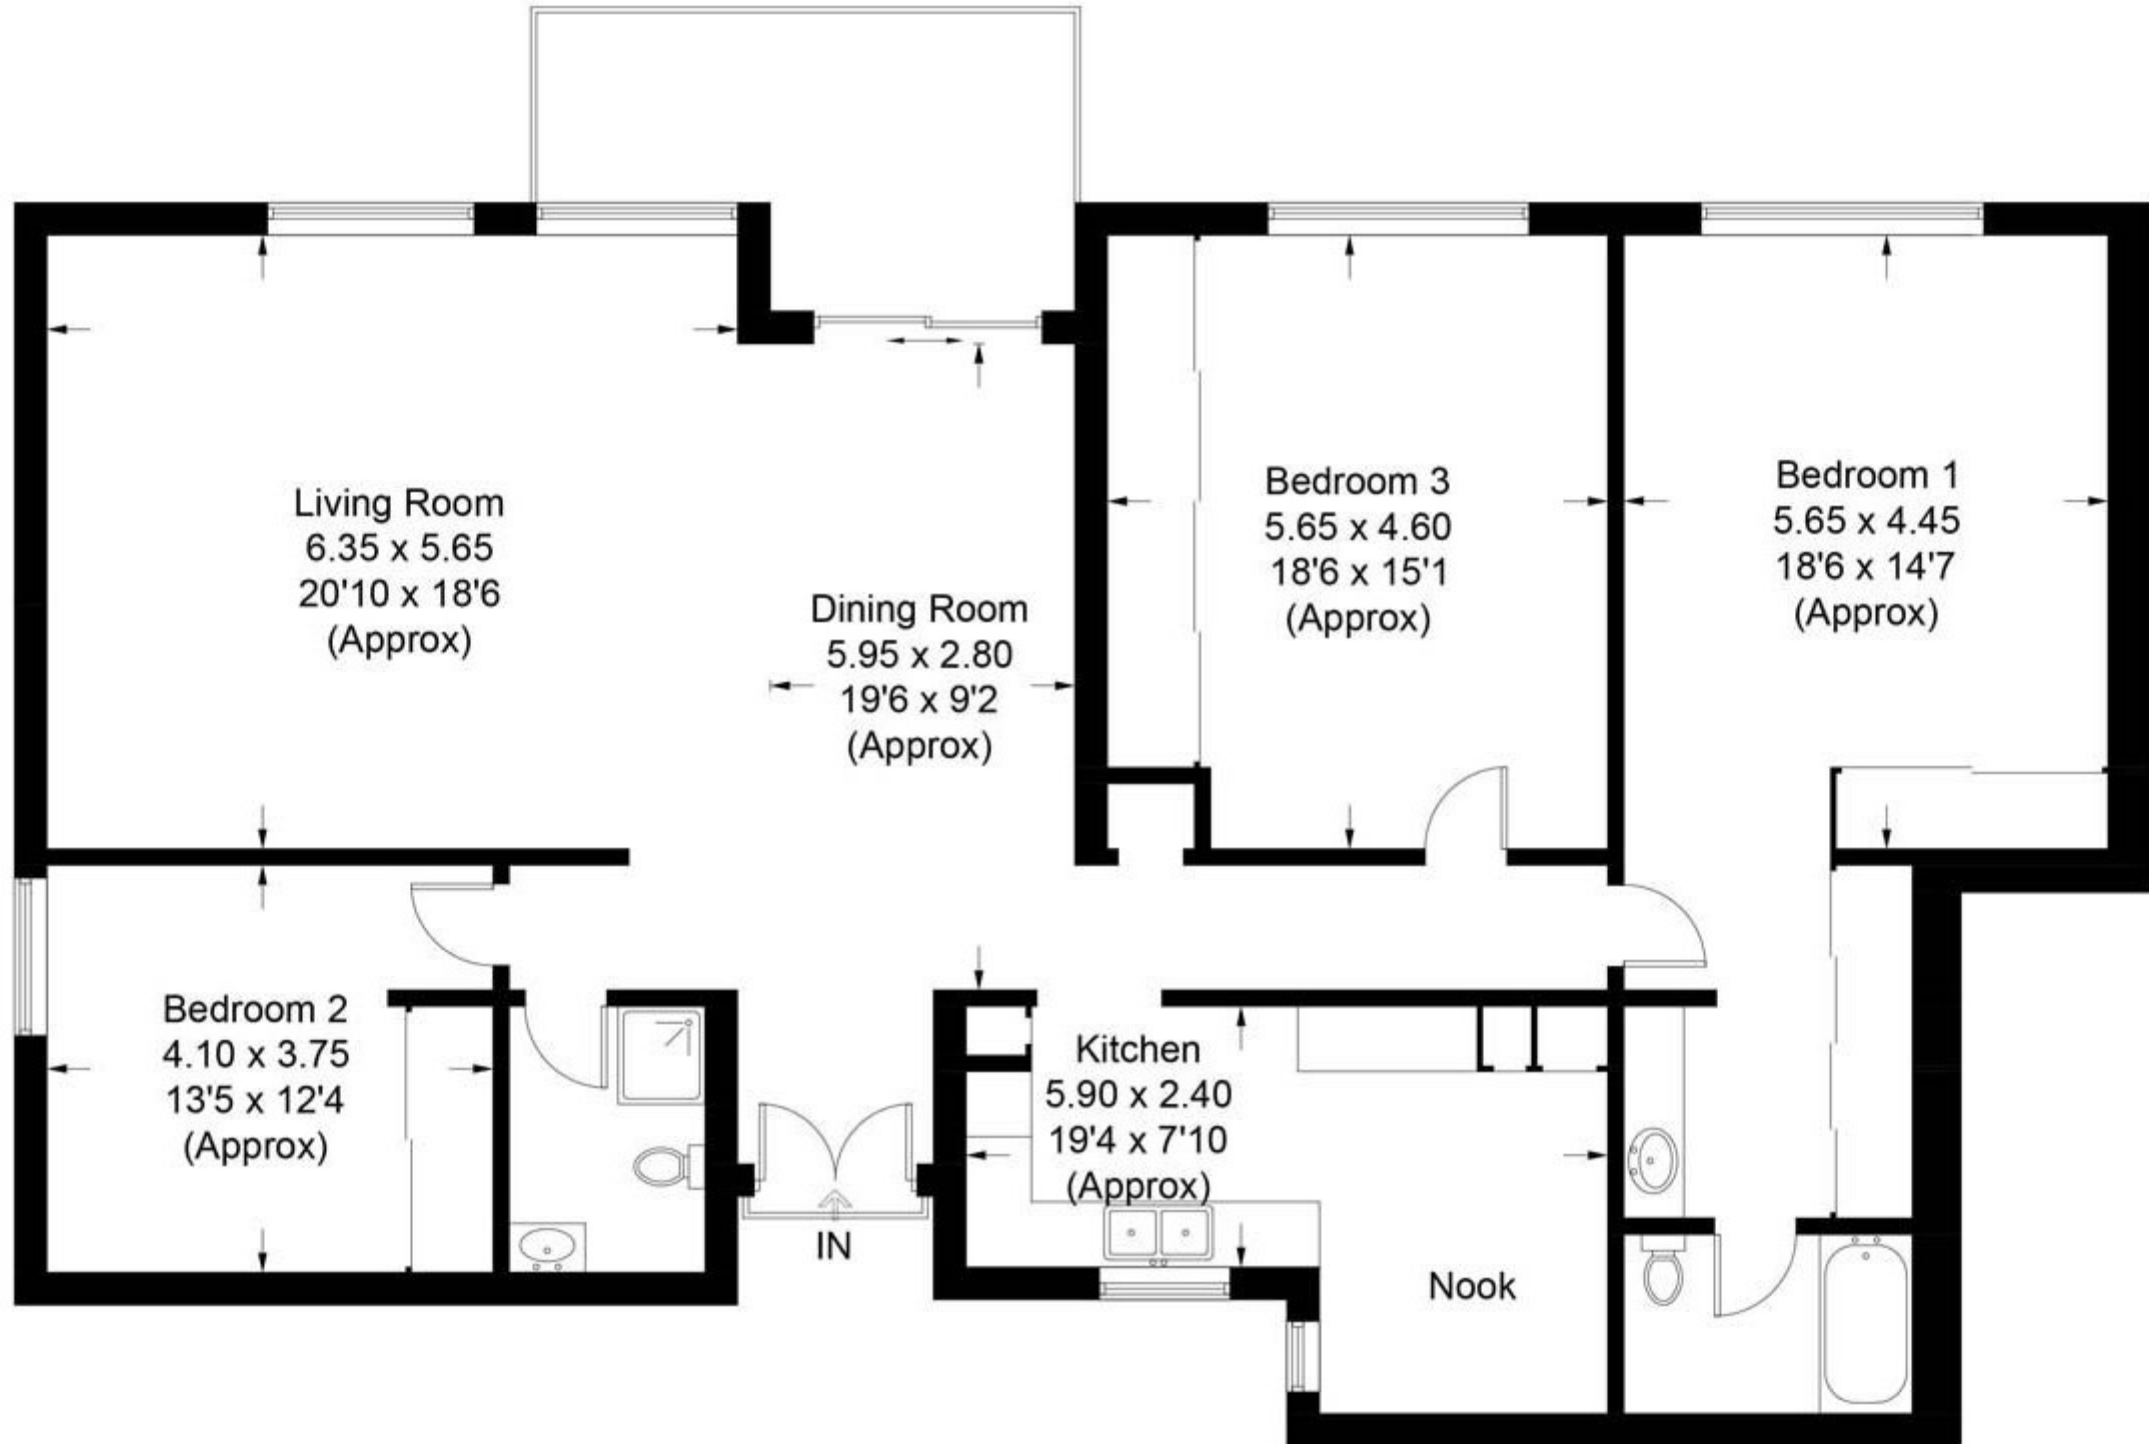

# Casa Dorado 3

Approximate Gross Internal Area = 162.8 sq m / 1752 sq ft

Illustration for identification purposes only, measurements are approximate, not to scale. FloorplansUsketch.com © 2017 (ID367203)