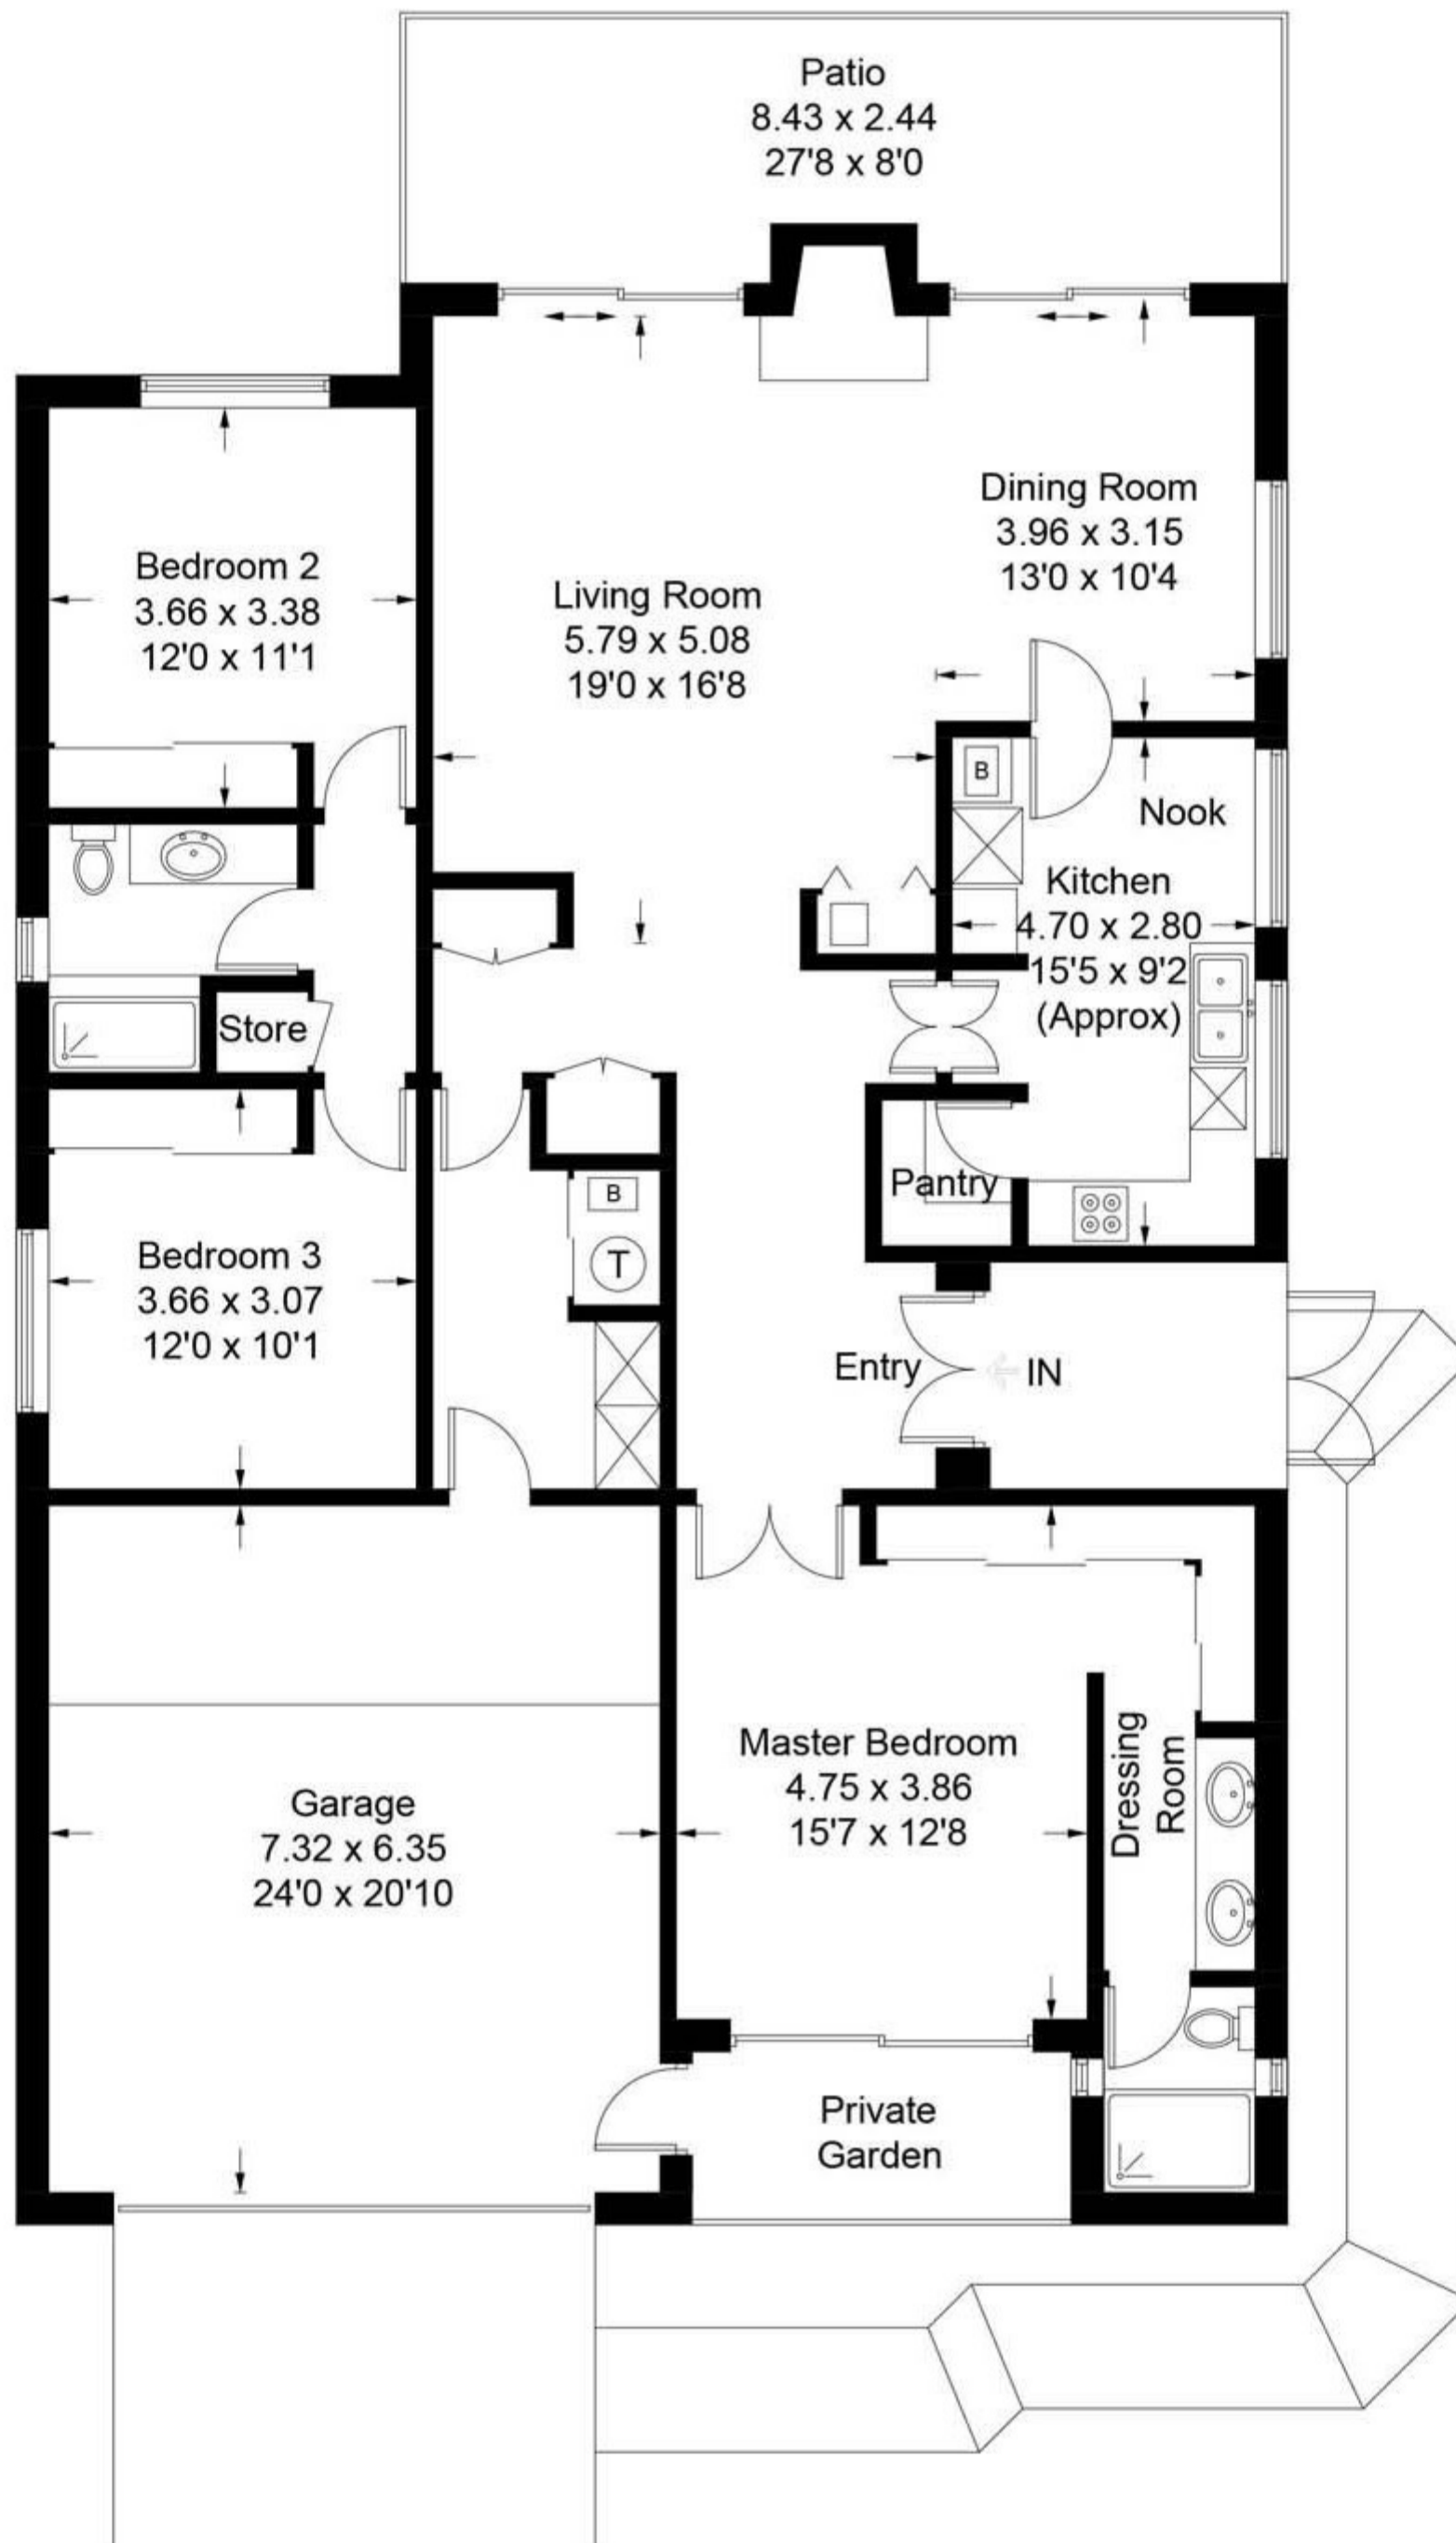

Casa Grande

Approximate Gross Internal Area = 176.7 sq m / 1902 sq ft
(Including Garage)

CENTURY 21
Rainbow Realty