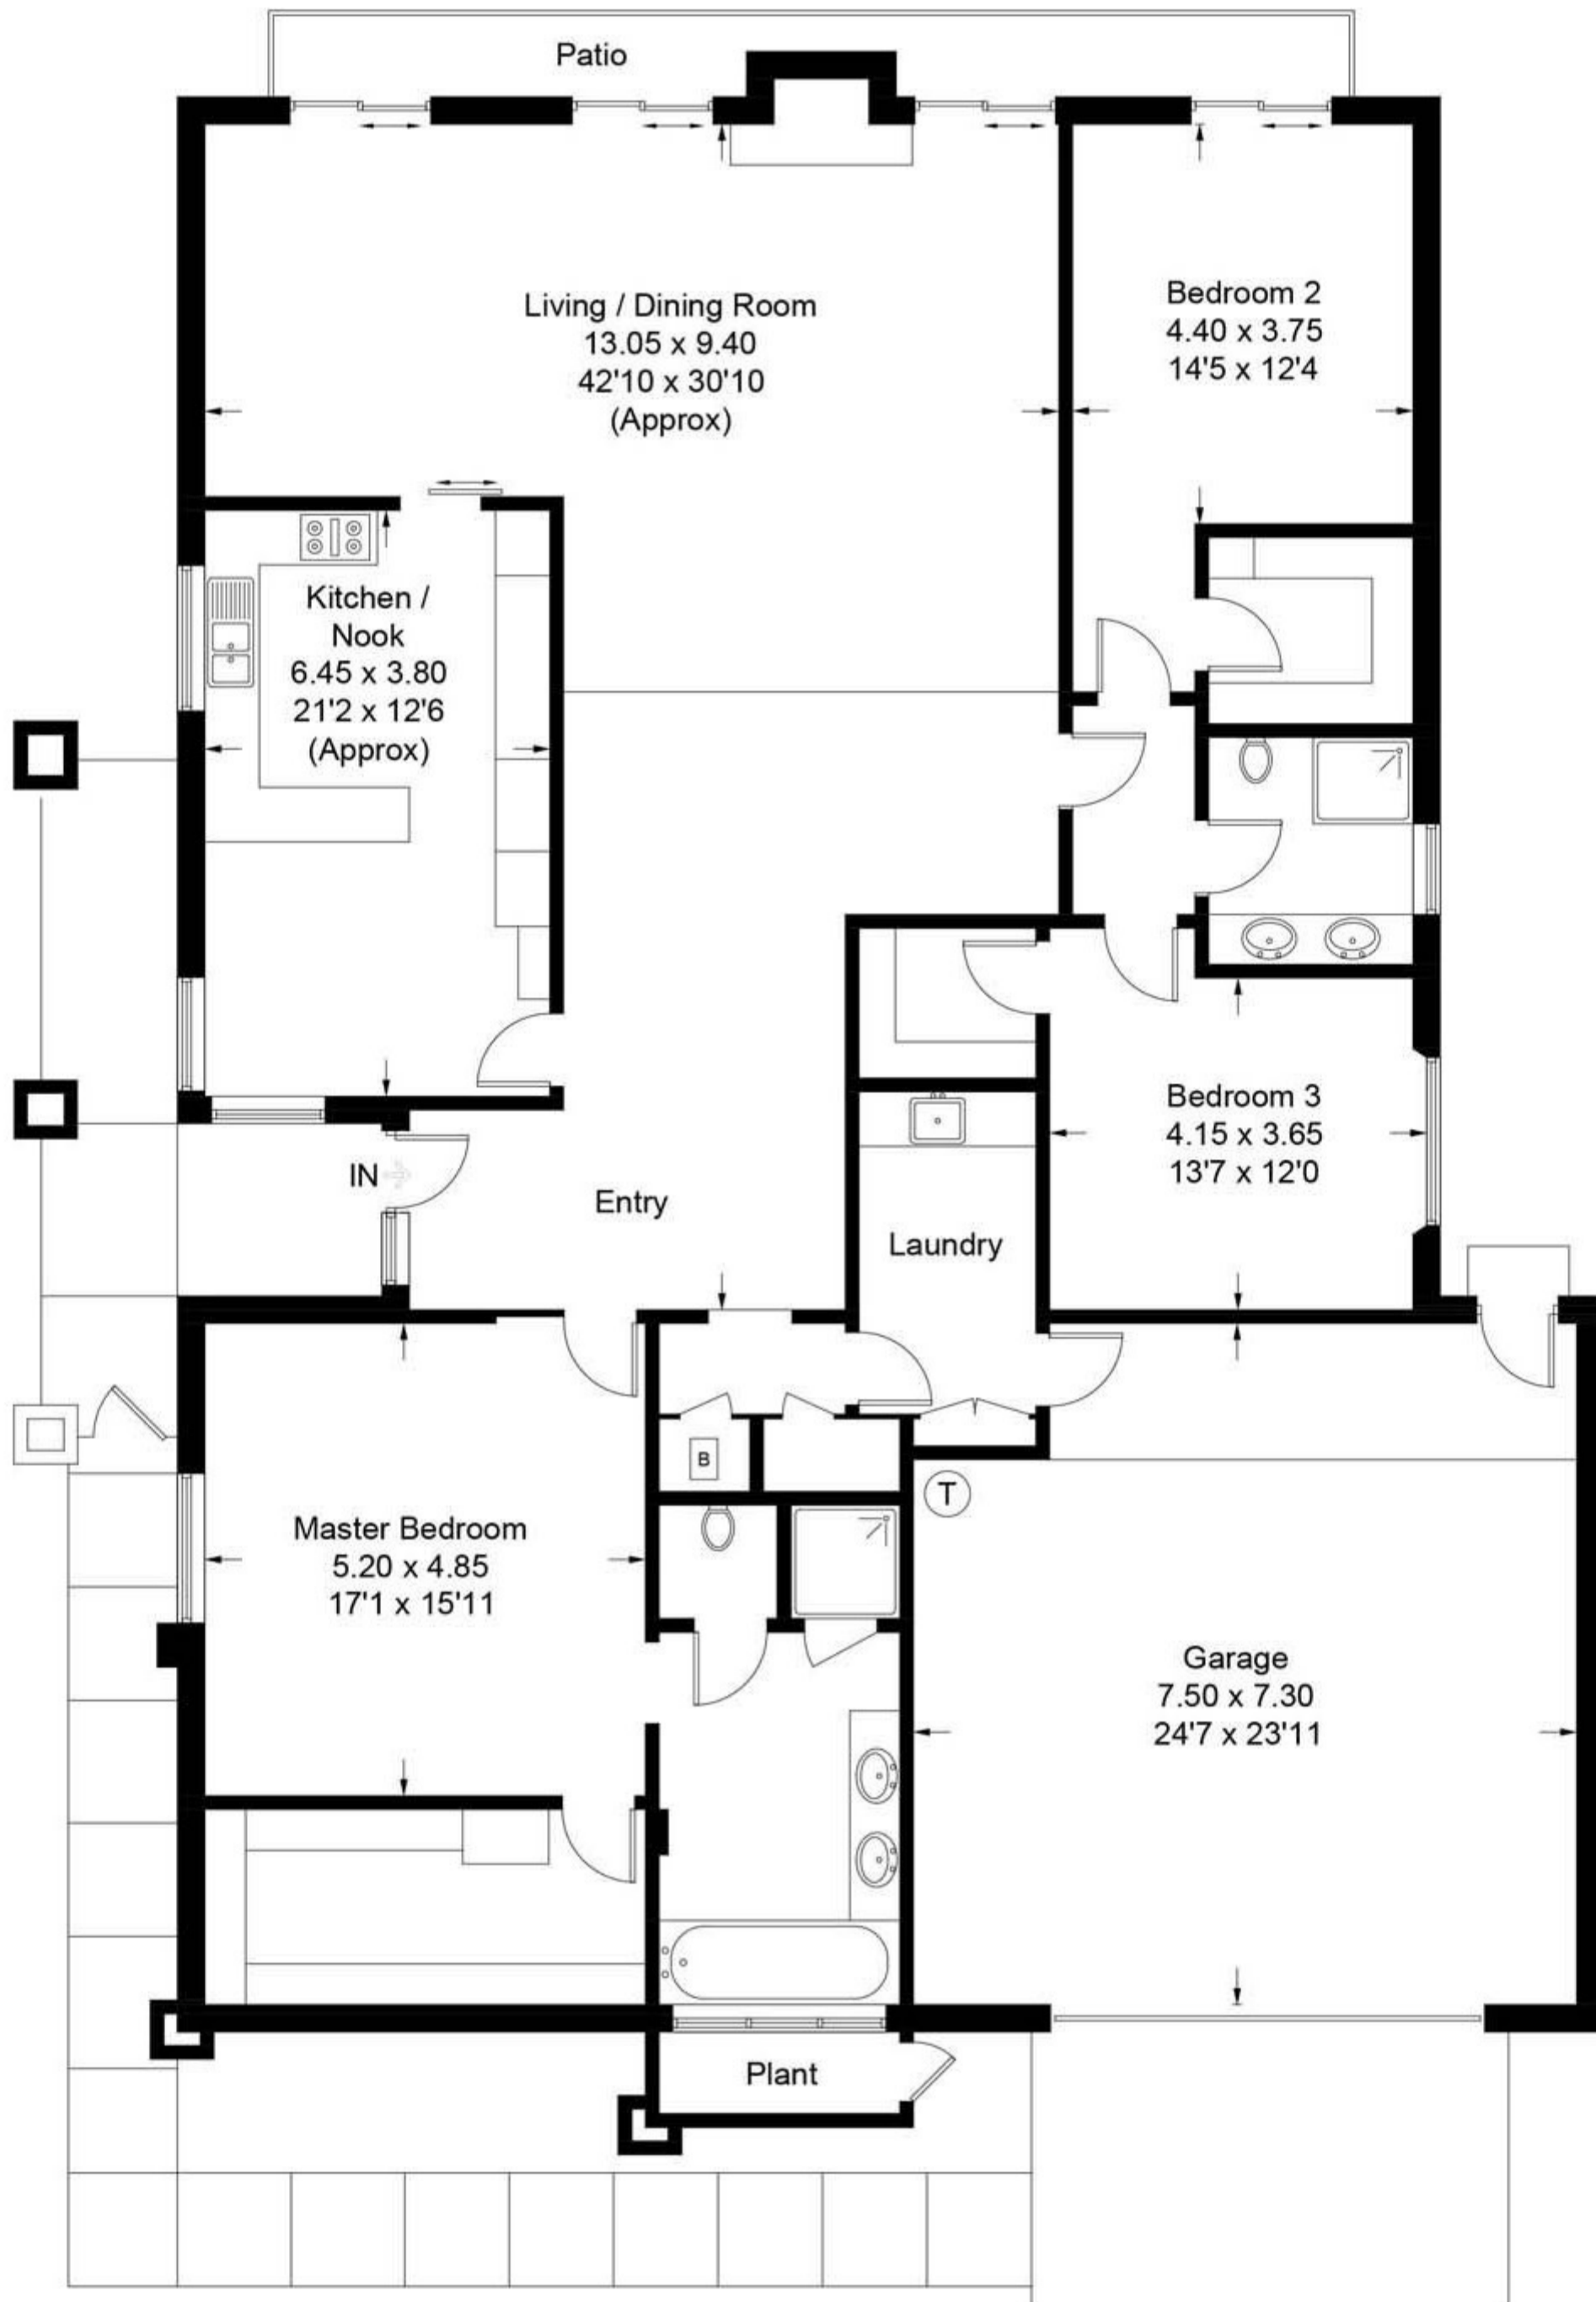

# Casa Monaco

Approximate Gross Internal Area = 240.5 sq m / 2589 sq ft  
(Including Garage / Plant)

**CENTURY 21**  
Rainbow Realty