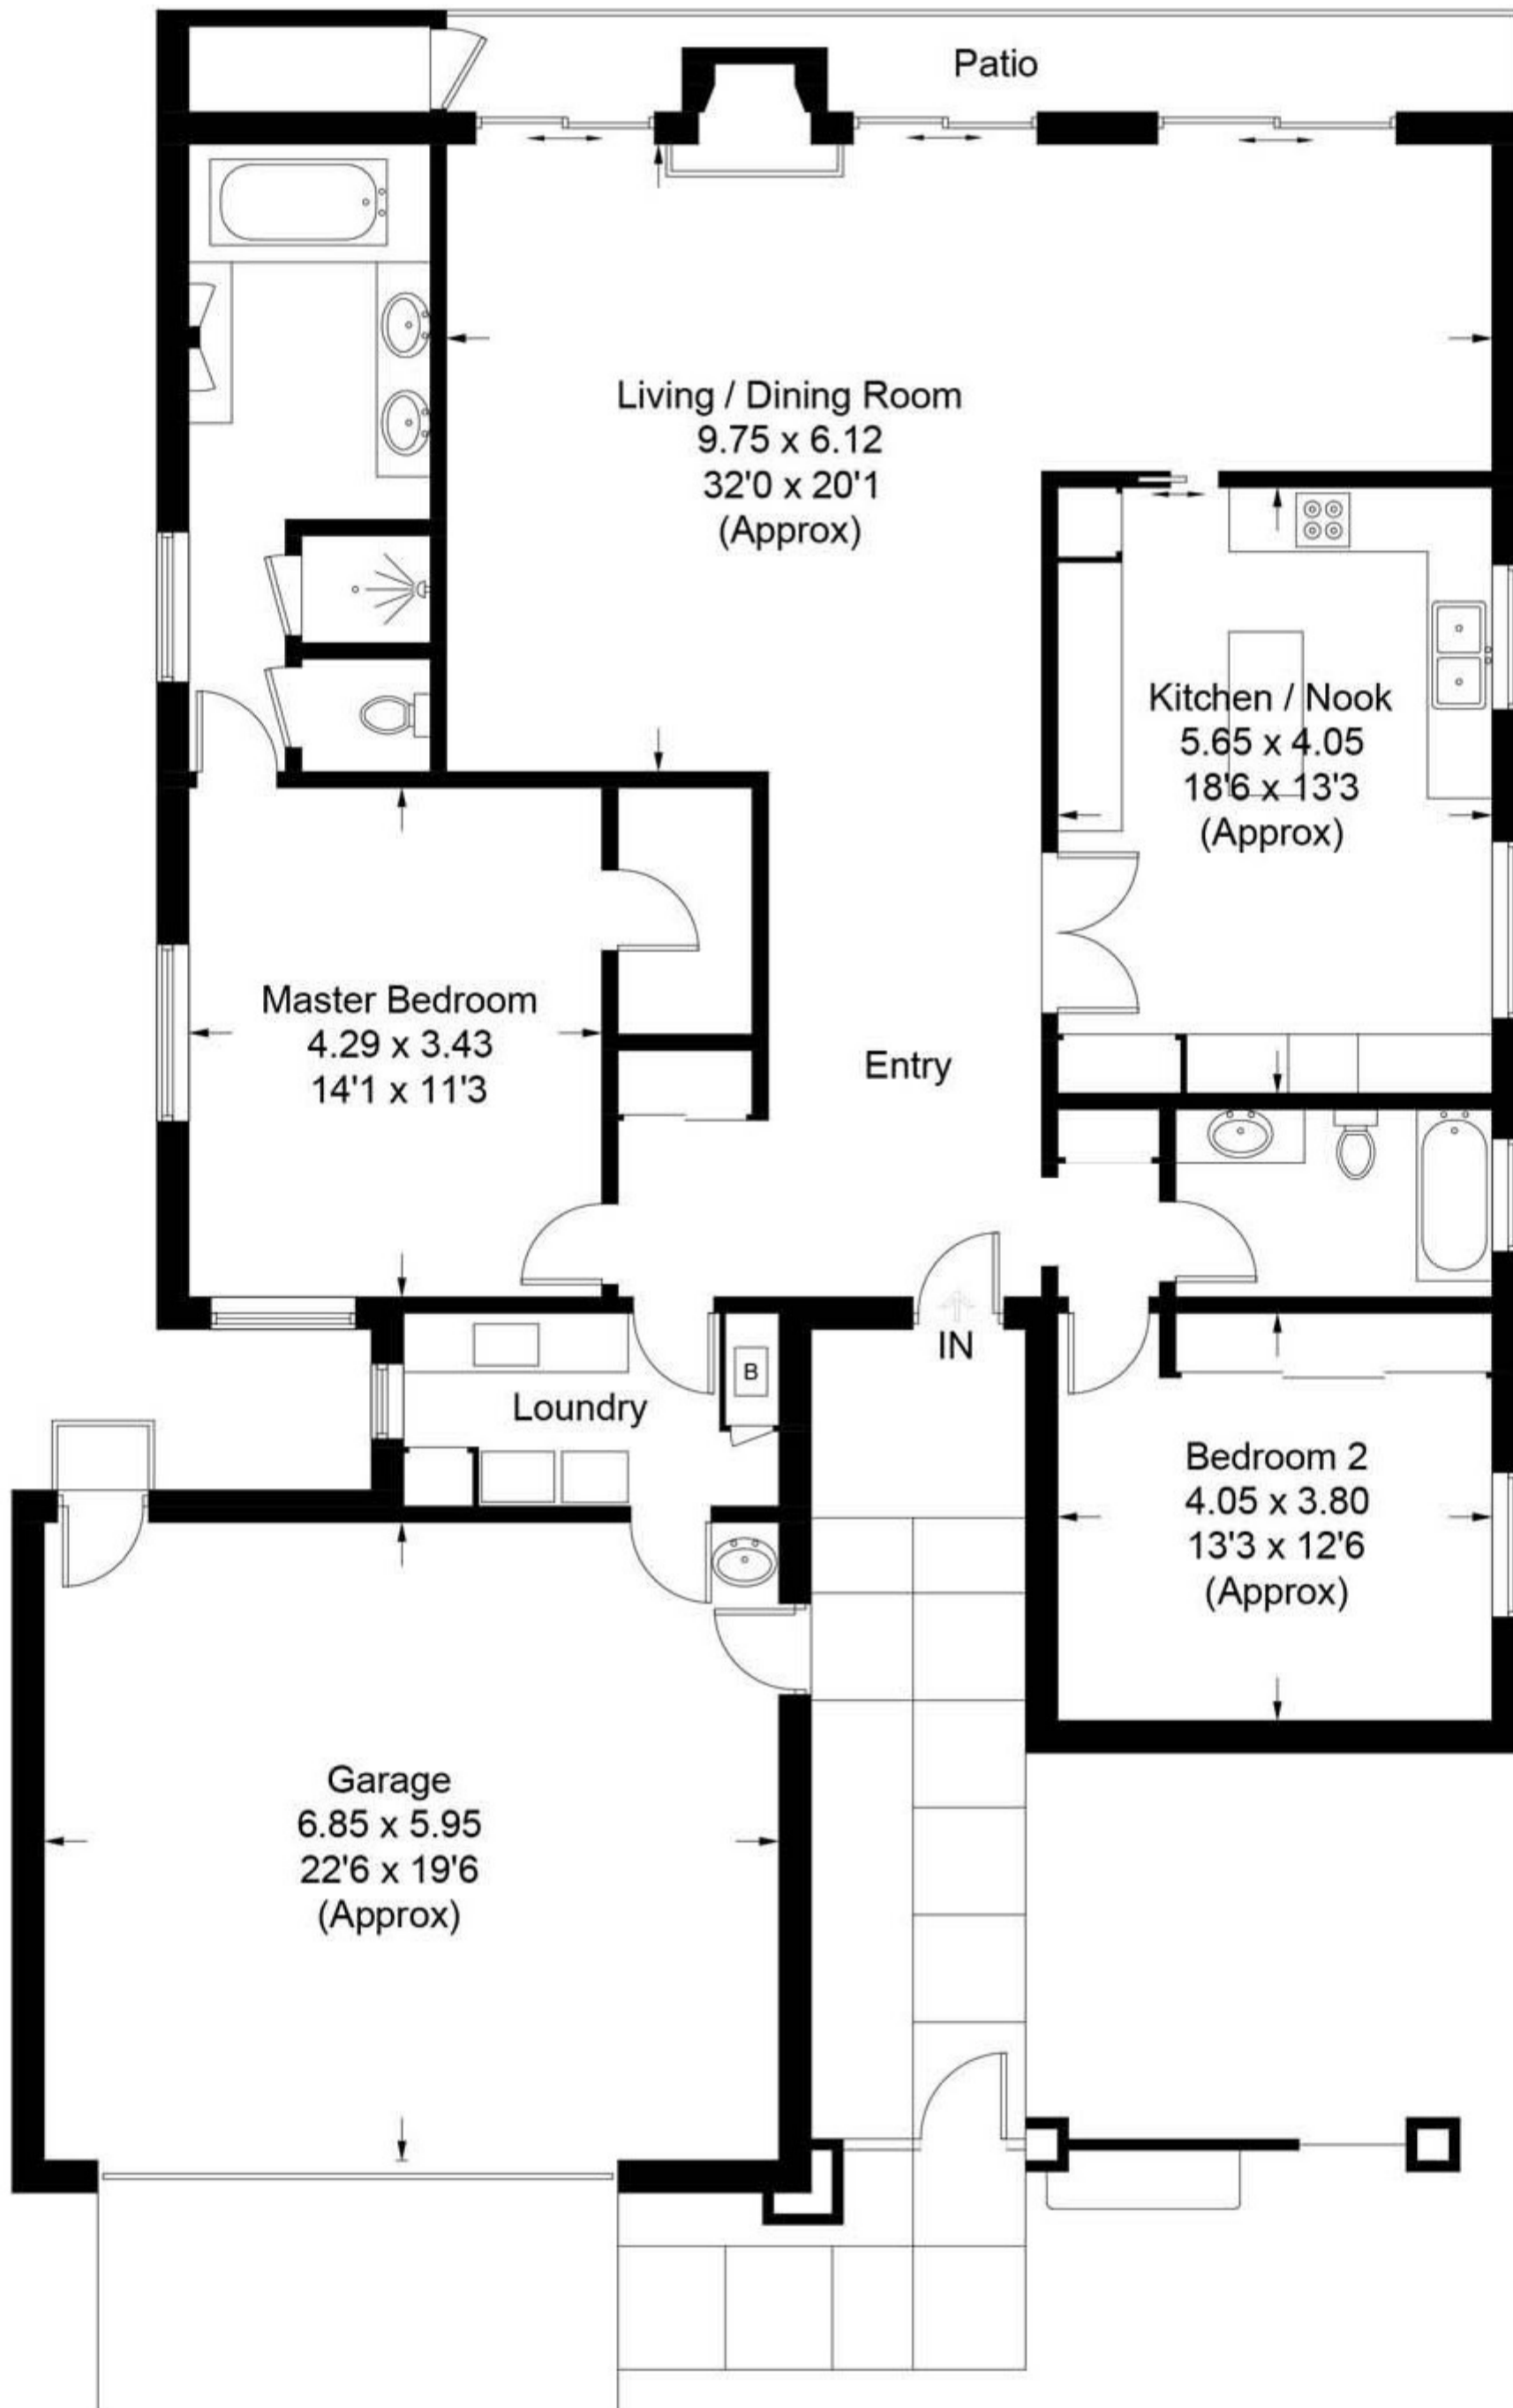

Casa Palma

Approximate Gross Internal Area = 202.5 sq m / 2180 sq ft

CENTURY 21
Rainbow Realty