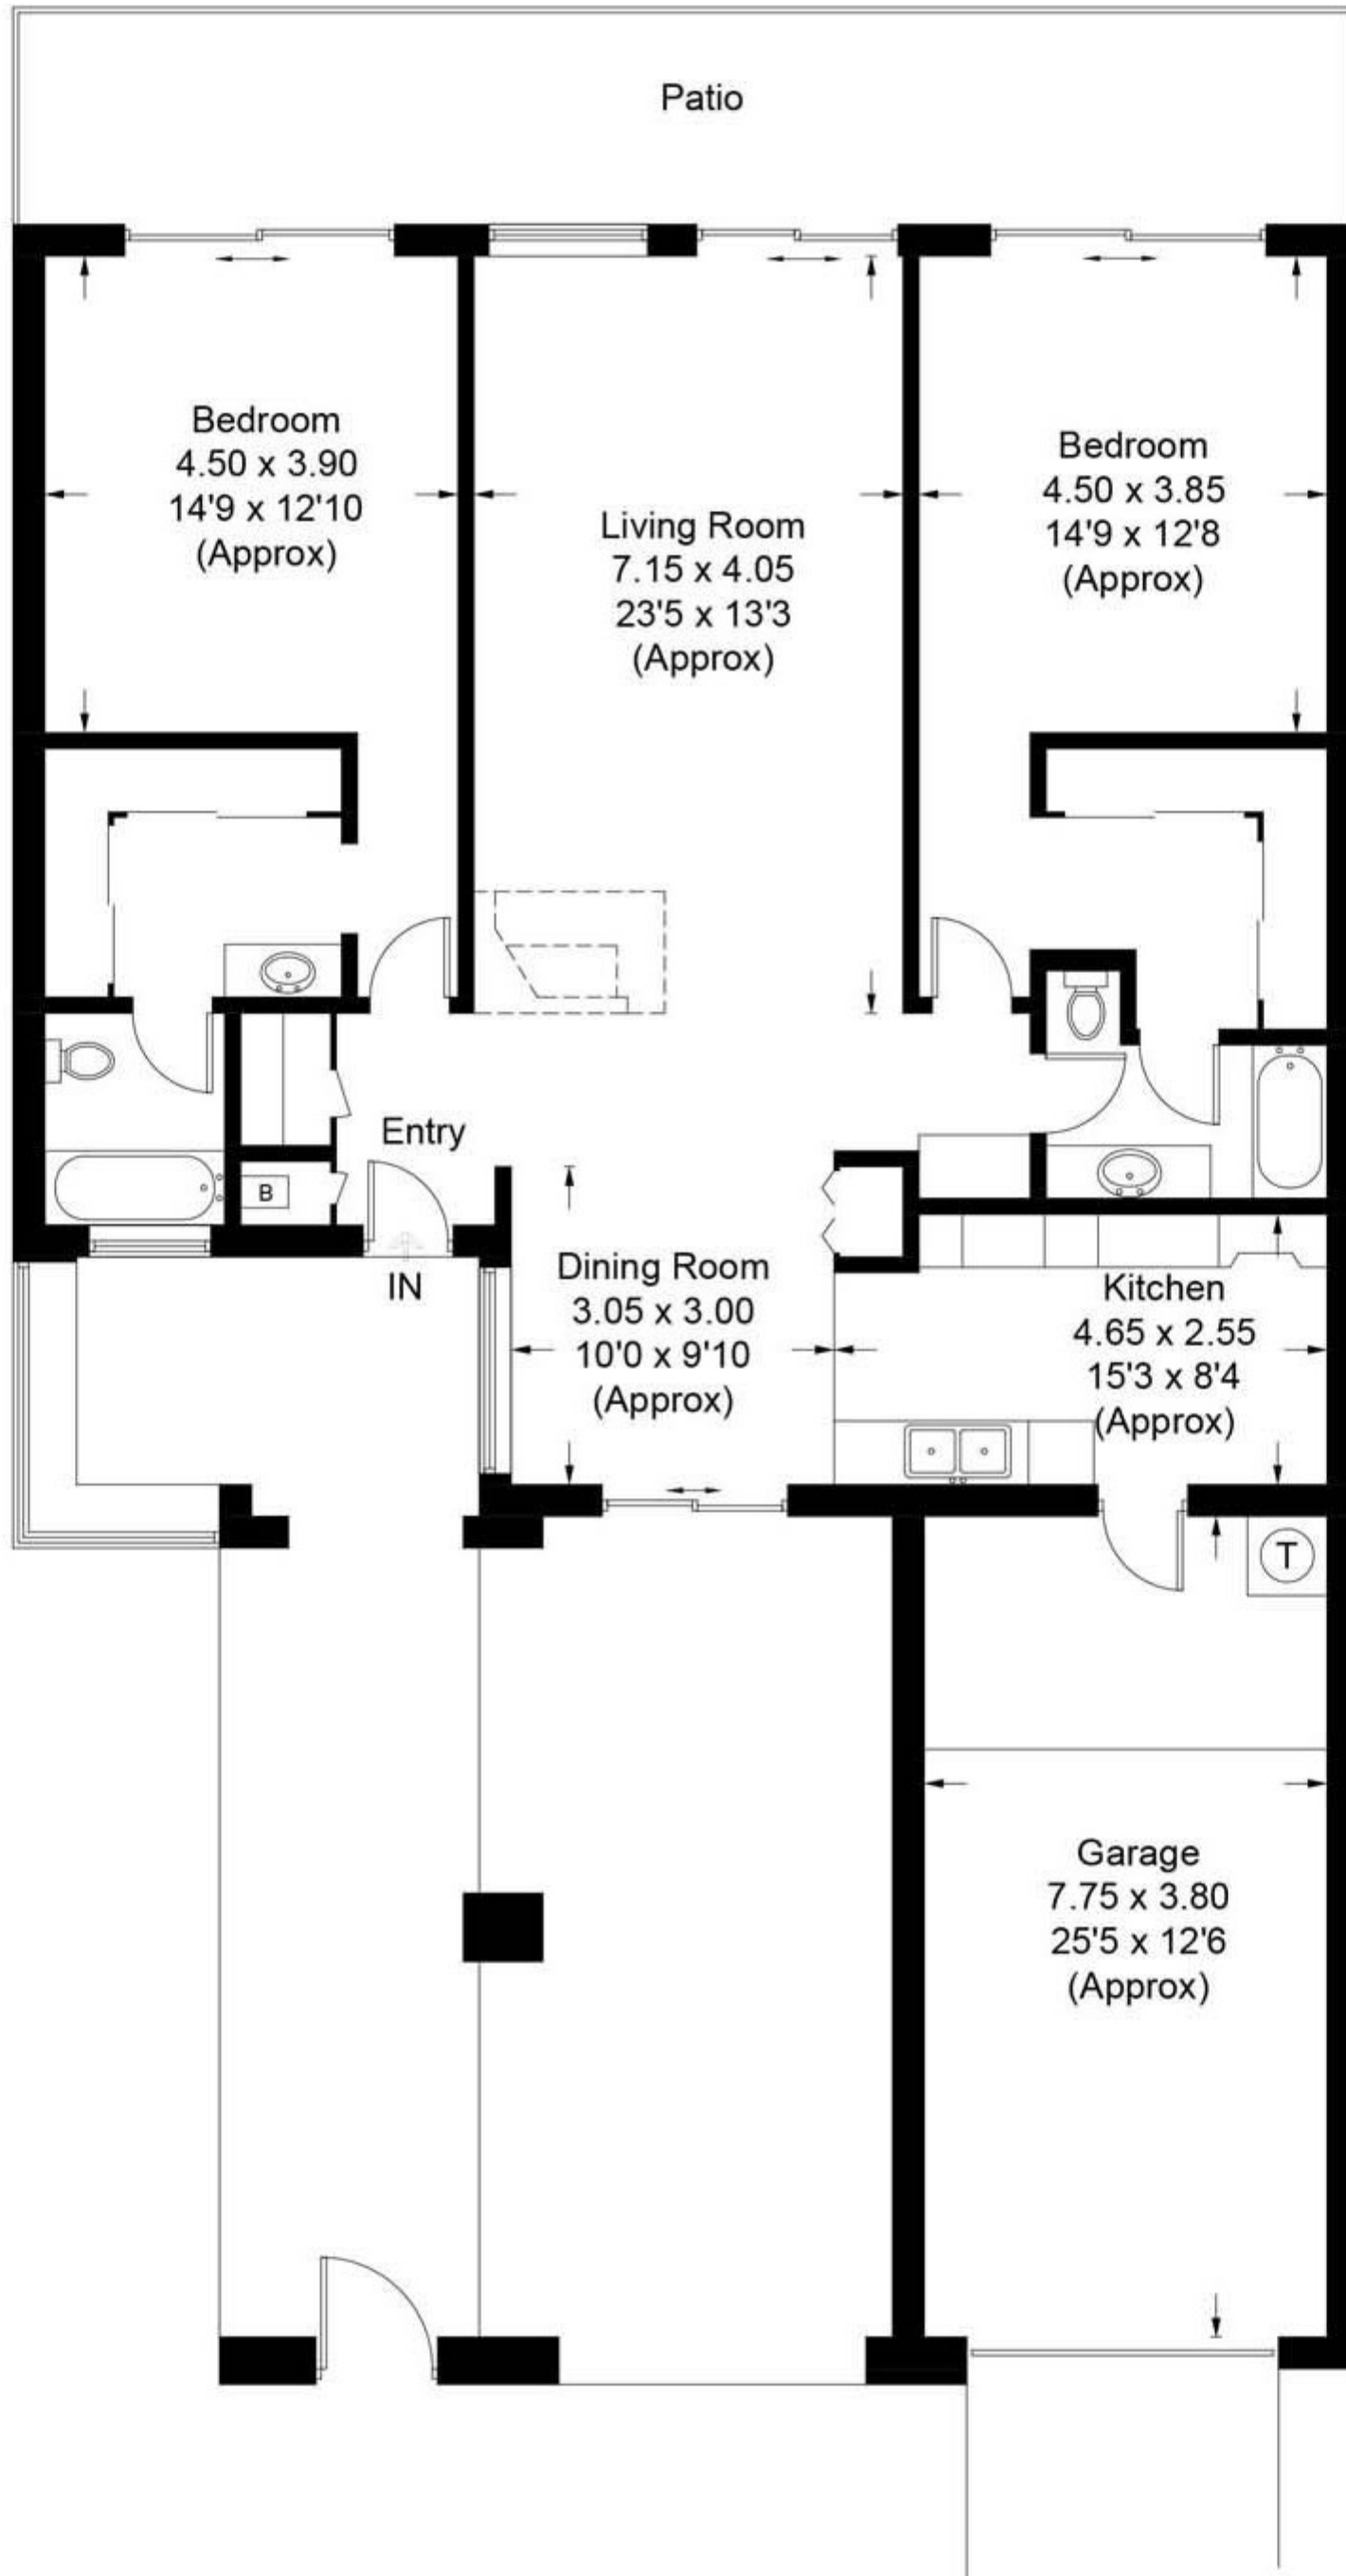

Casa Rosa

Approximate Gross Internal Area = 123.6 sq m / 1330 sq ft

CENTURY 21
Rainbow Realty