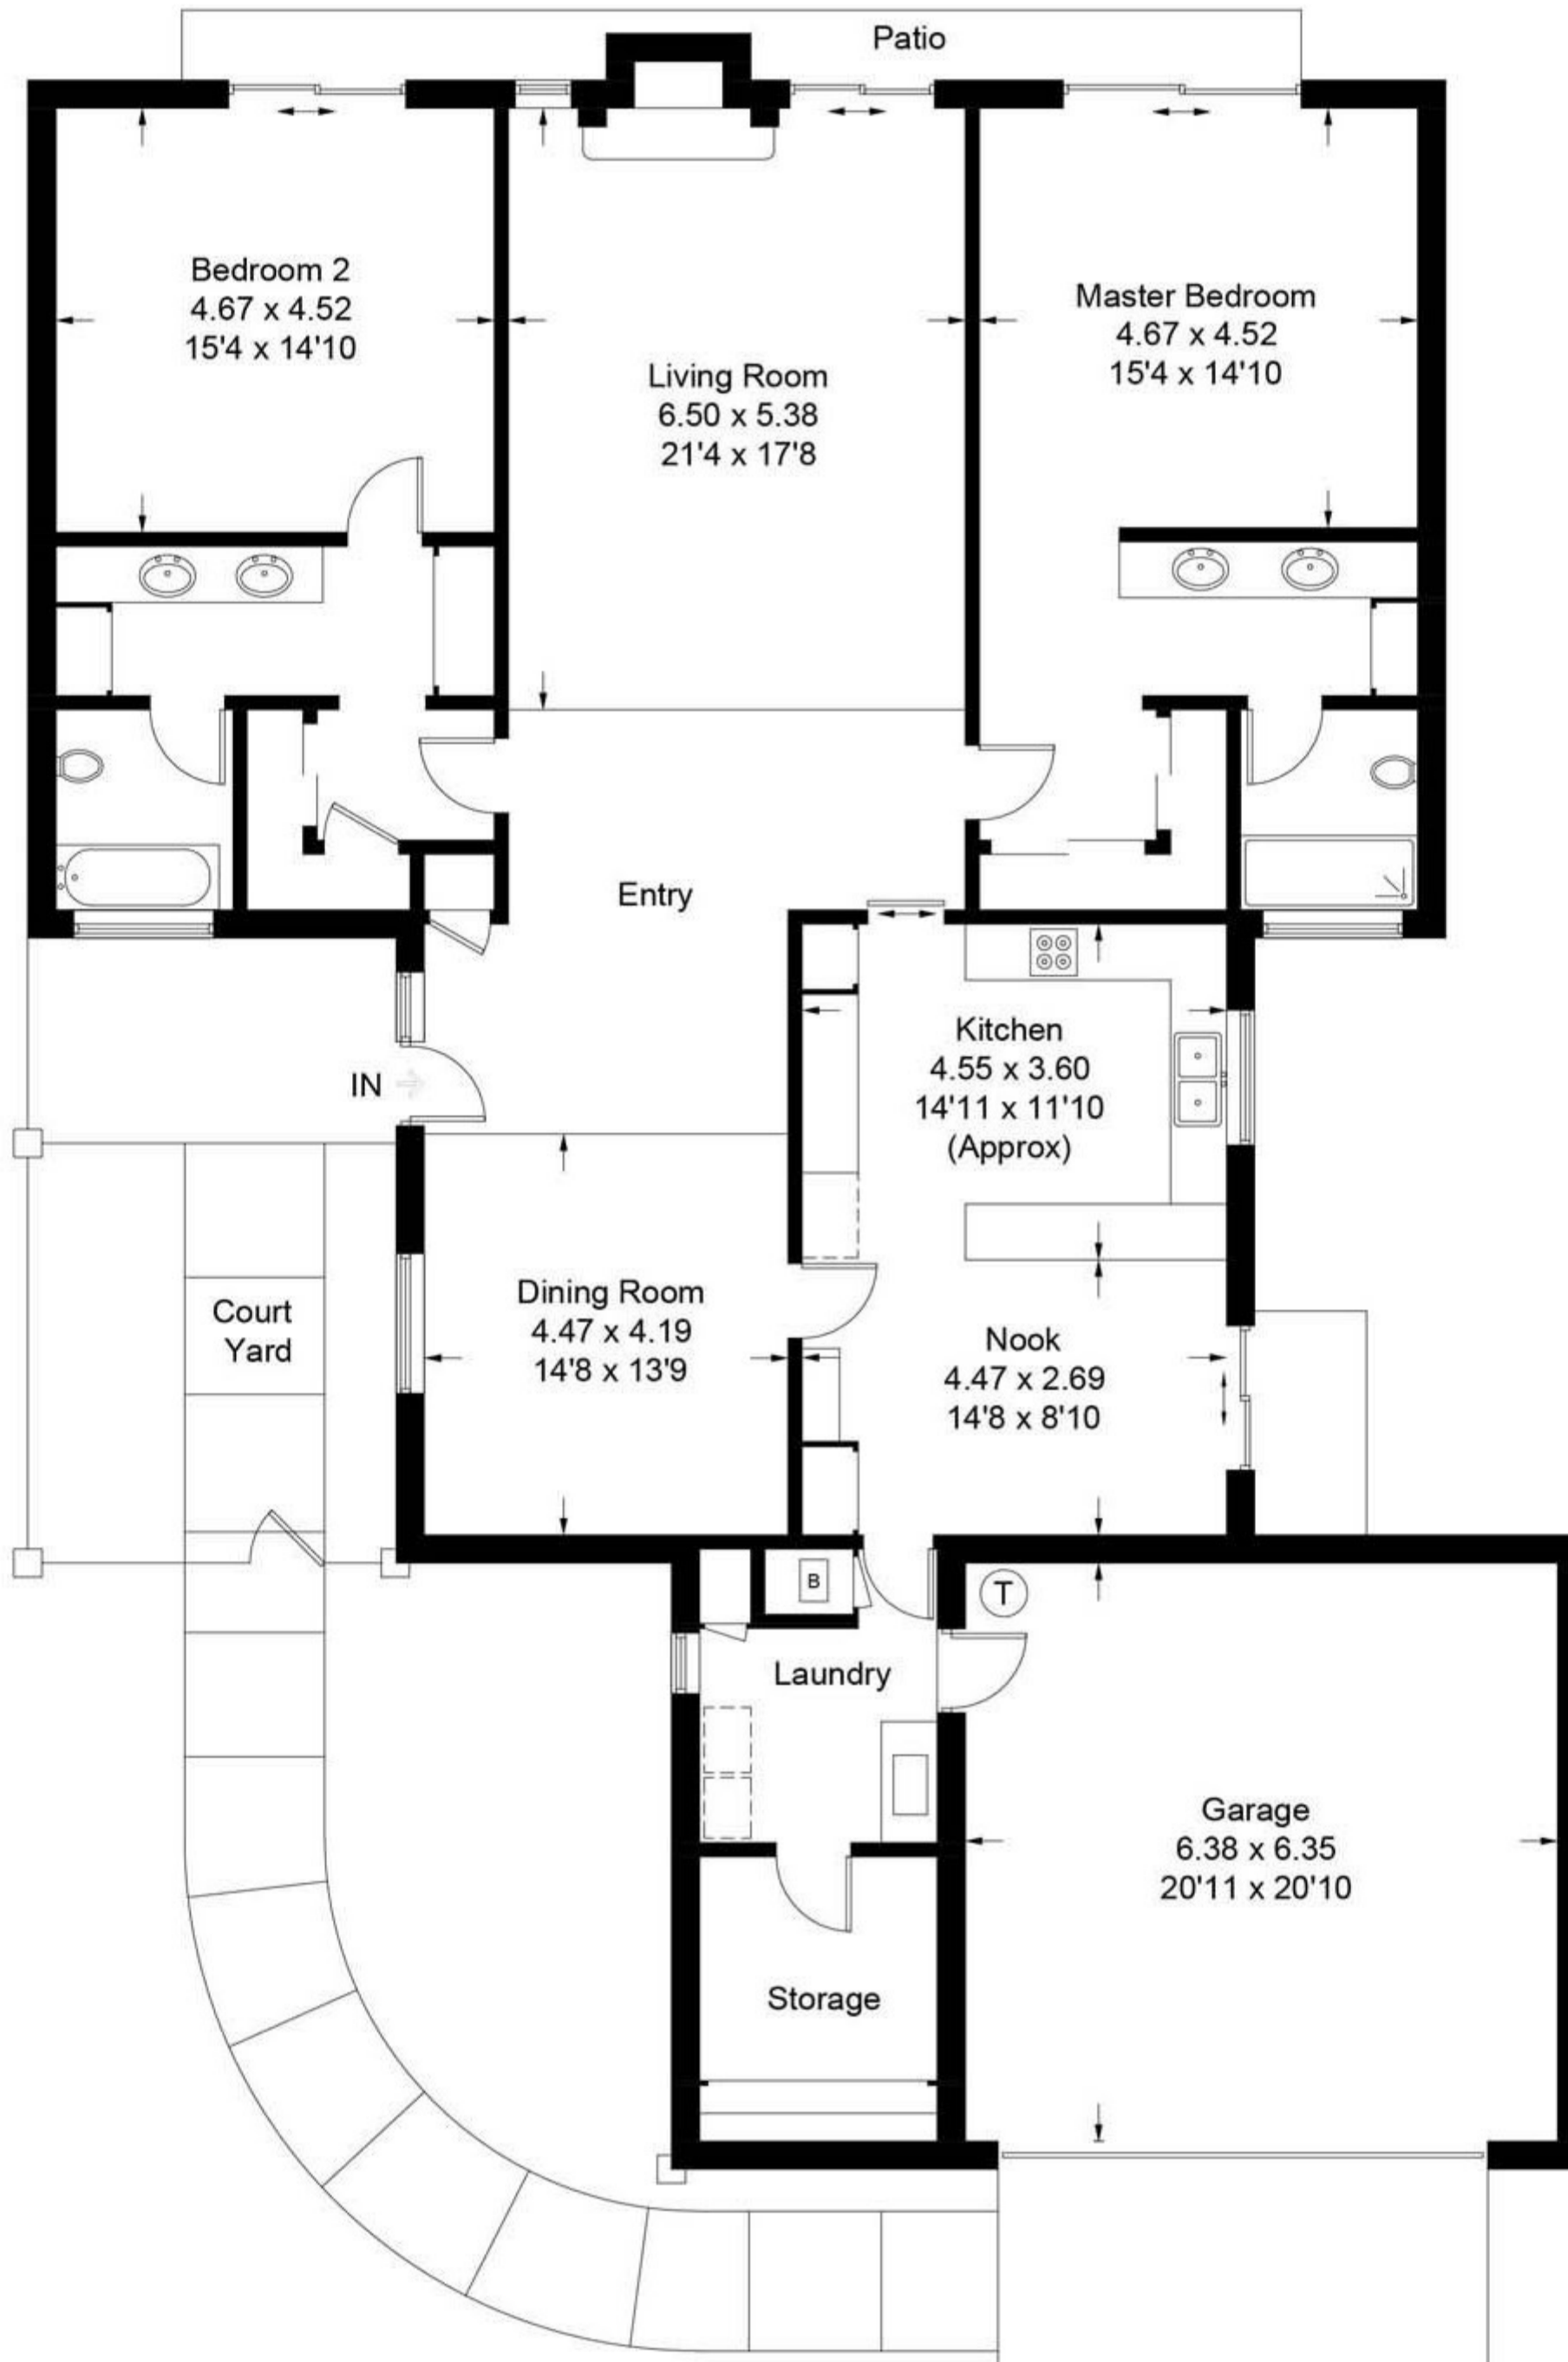

Casa Siena

Approximate Gross Internal Area = 212.7 sq m / 2290 sq ft

CENTURY 21

Rainbow Realty