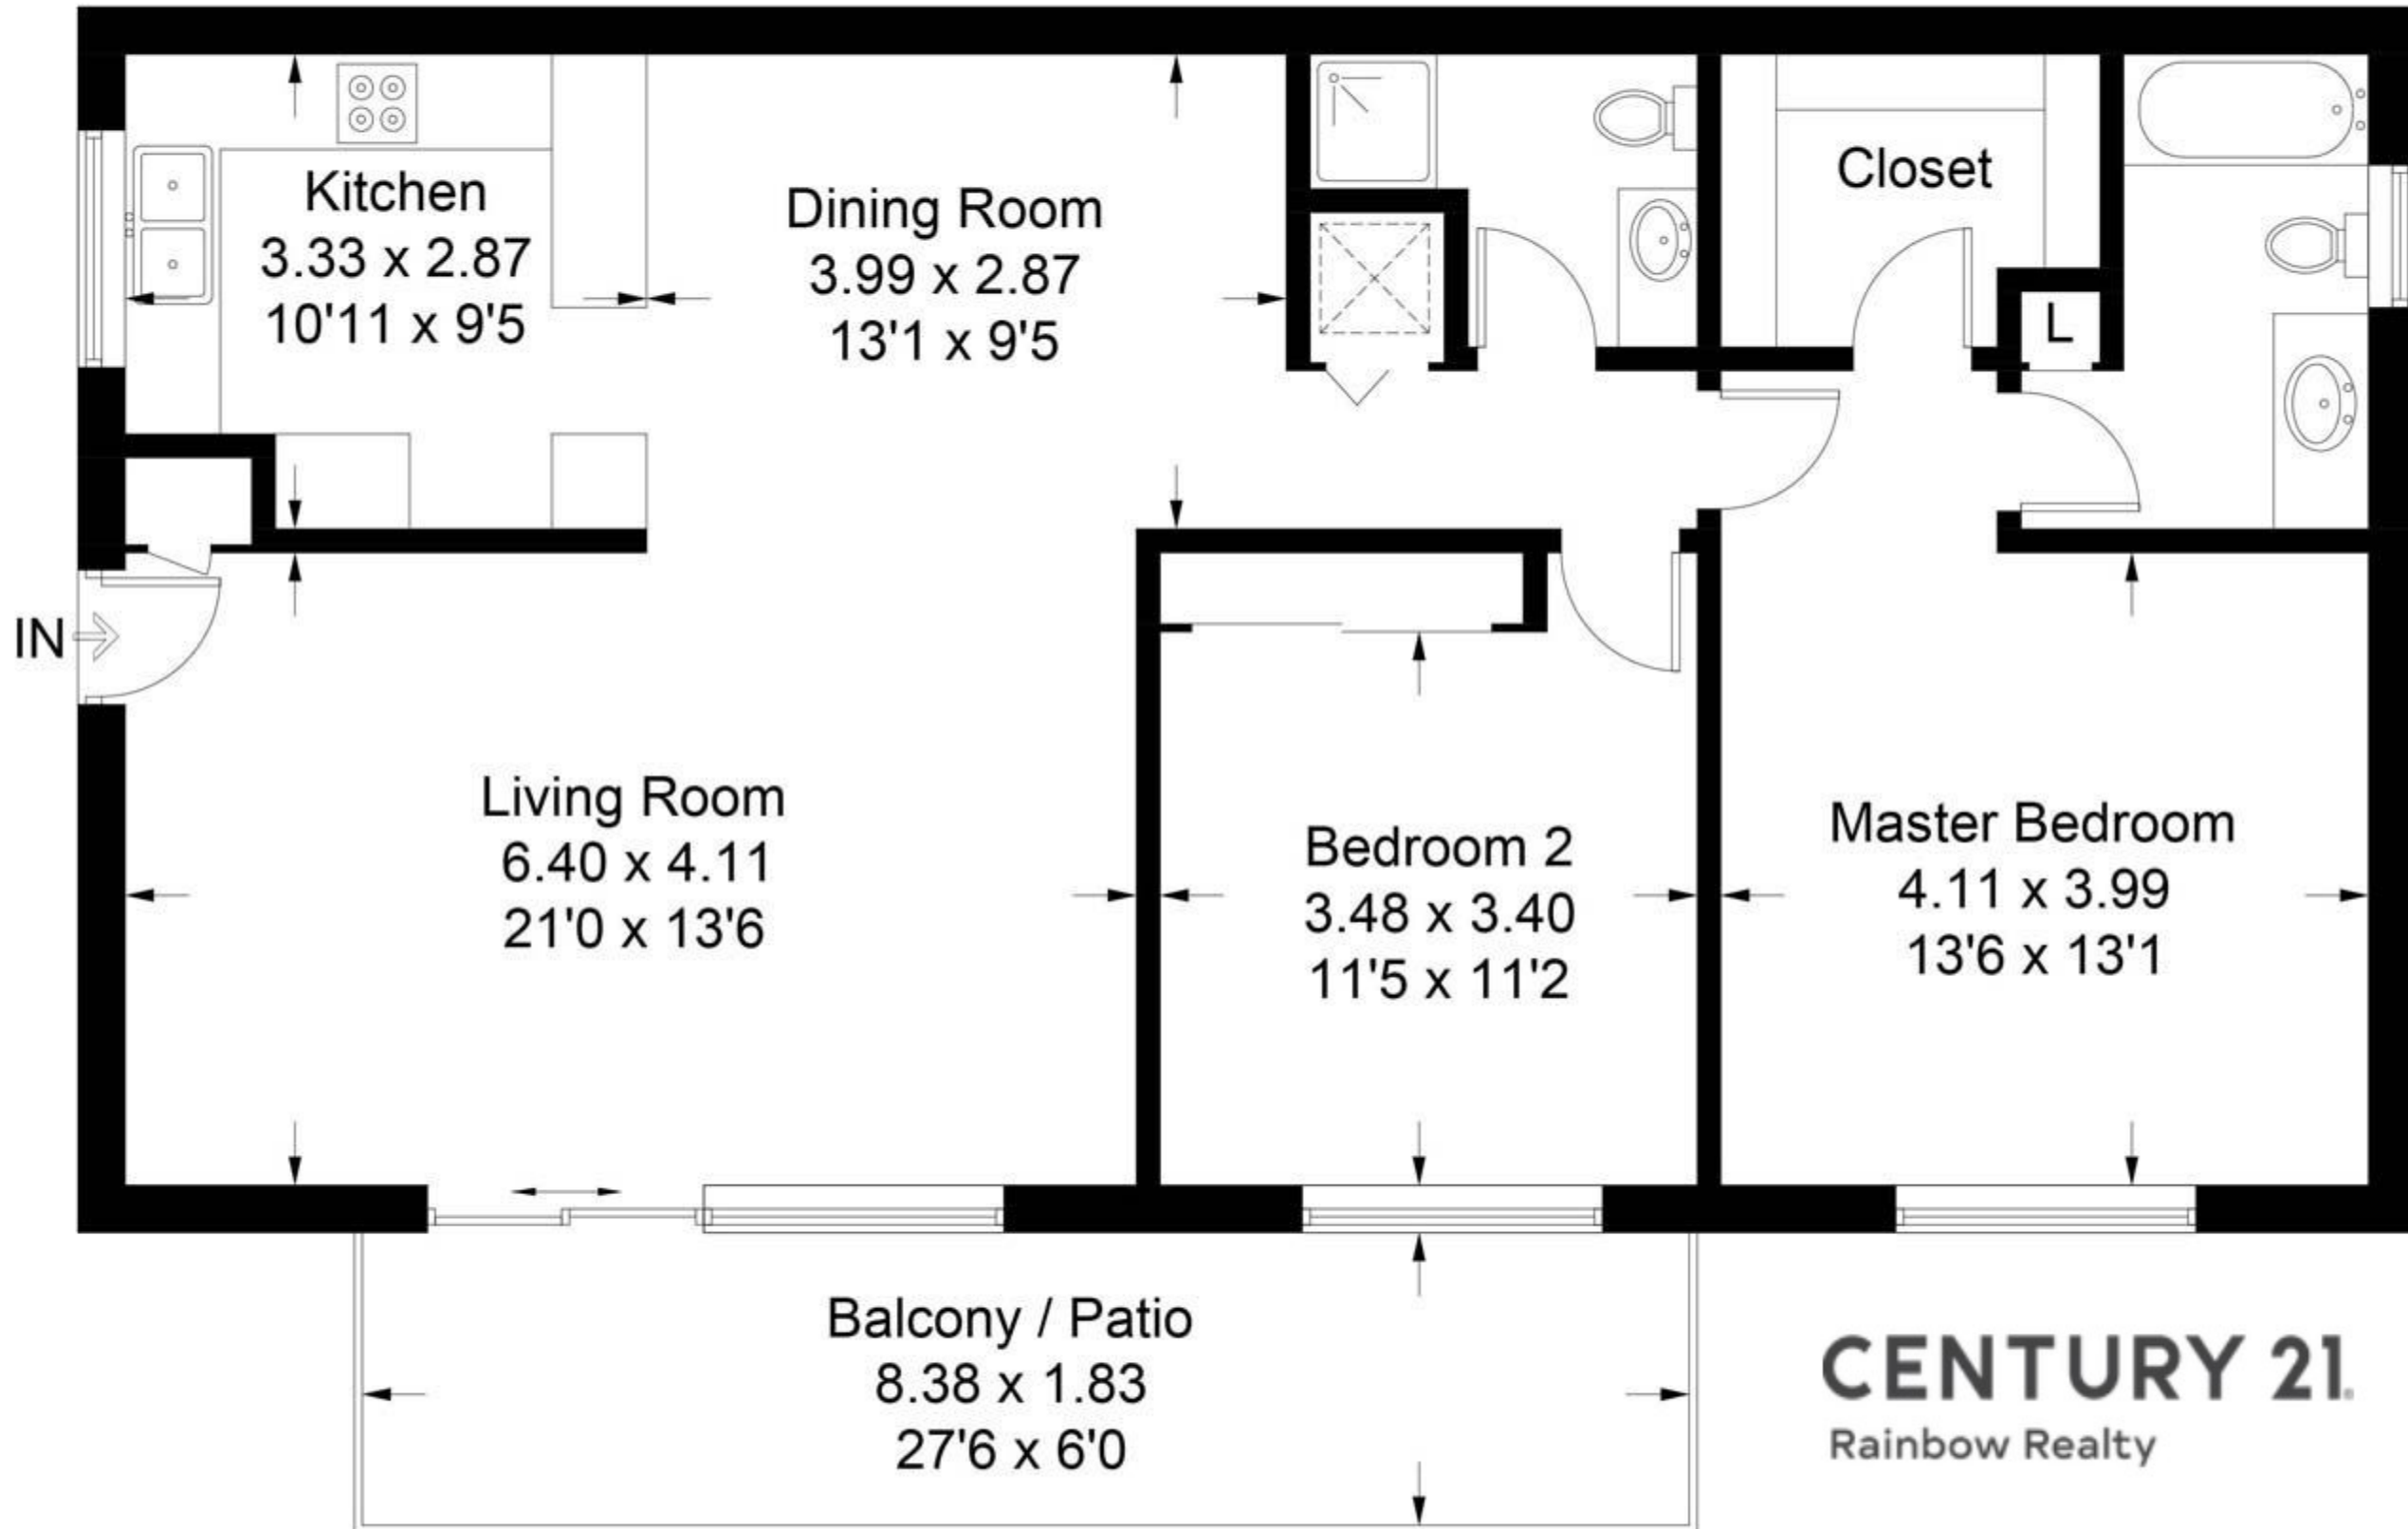

Casa Vista

Approximate Gross Internal Area = 100.3 sq m / 1080 sq ft

CENTURY 21.
Rainbow Realty