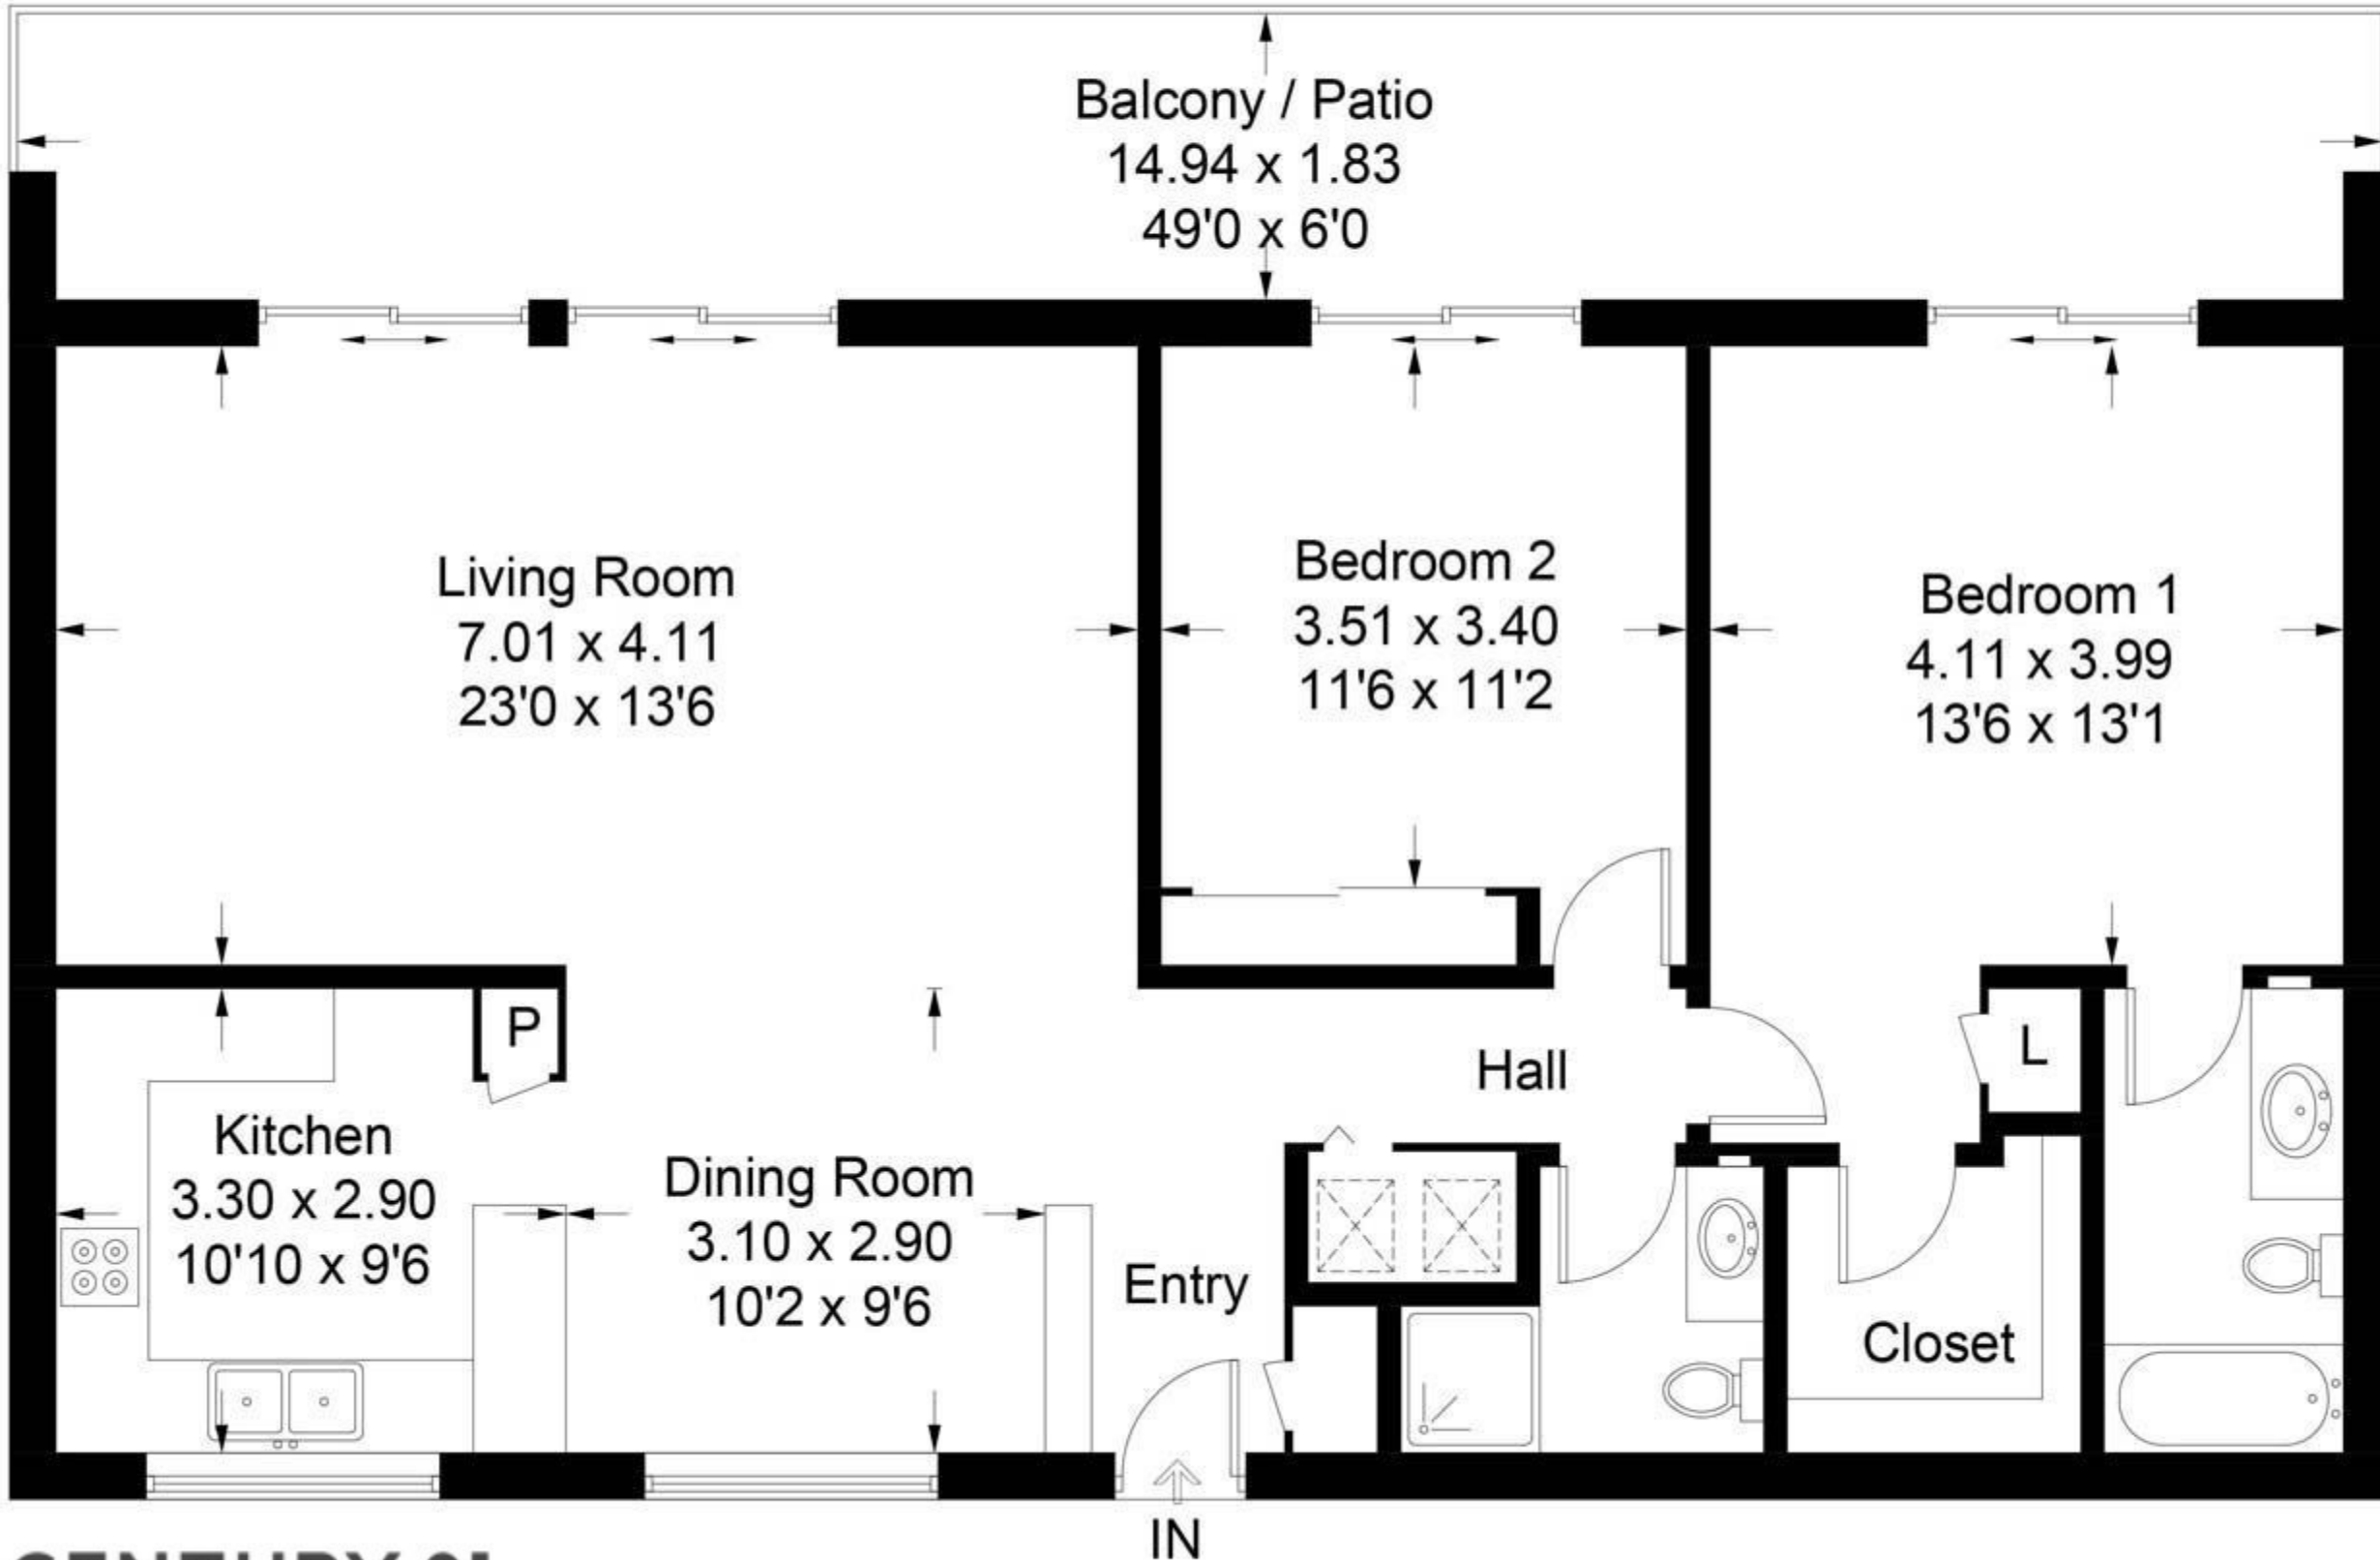

Catalina (Center)

Approximate Gross Internal Area = 110.4 sq m / 1188 sq ft

CENTURY 21.

Rainbow Realty

Illustration for identification purposes only, measurements are approximate, not to scale. FloorplansUsketch.com © 2017 (ID367222)