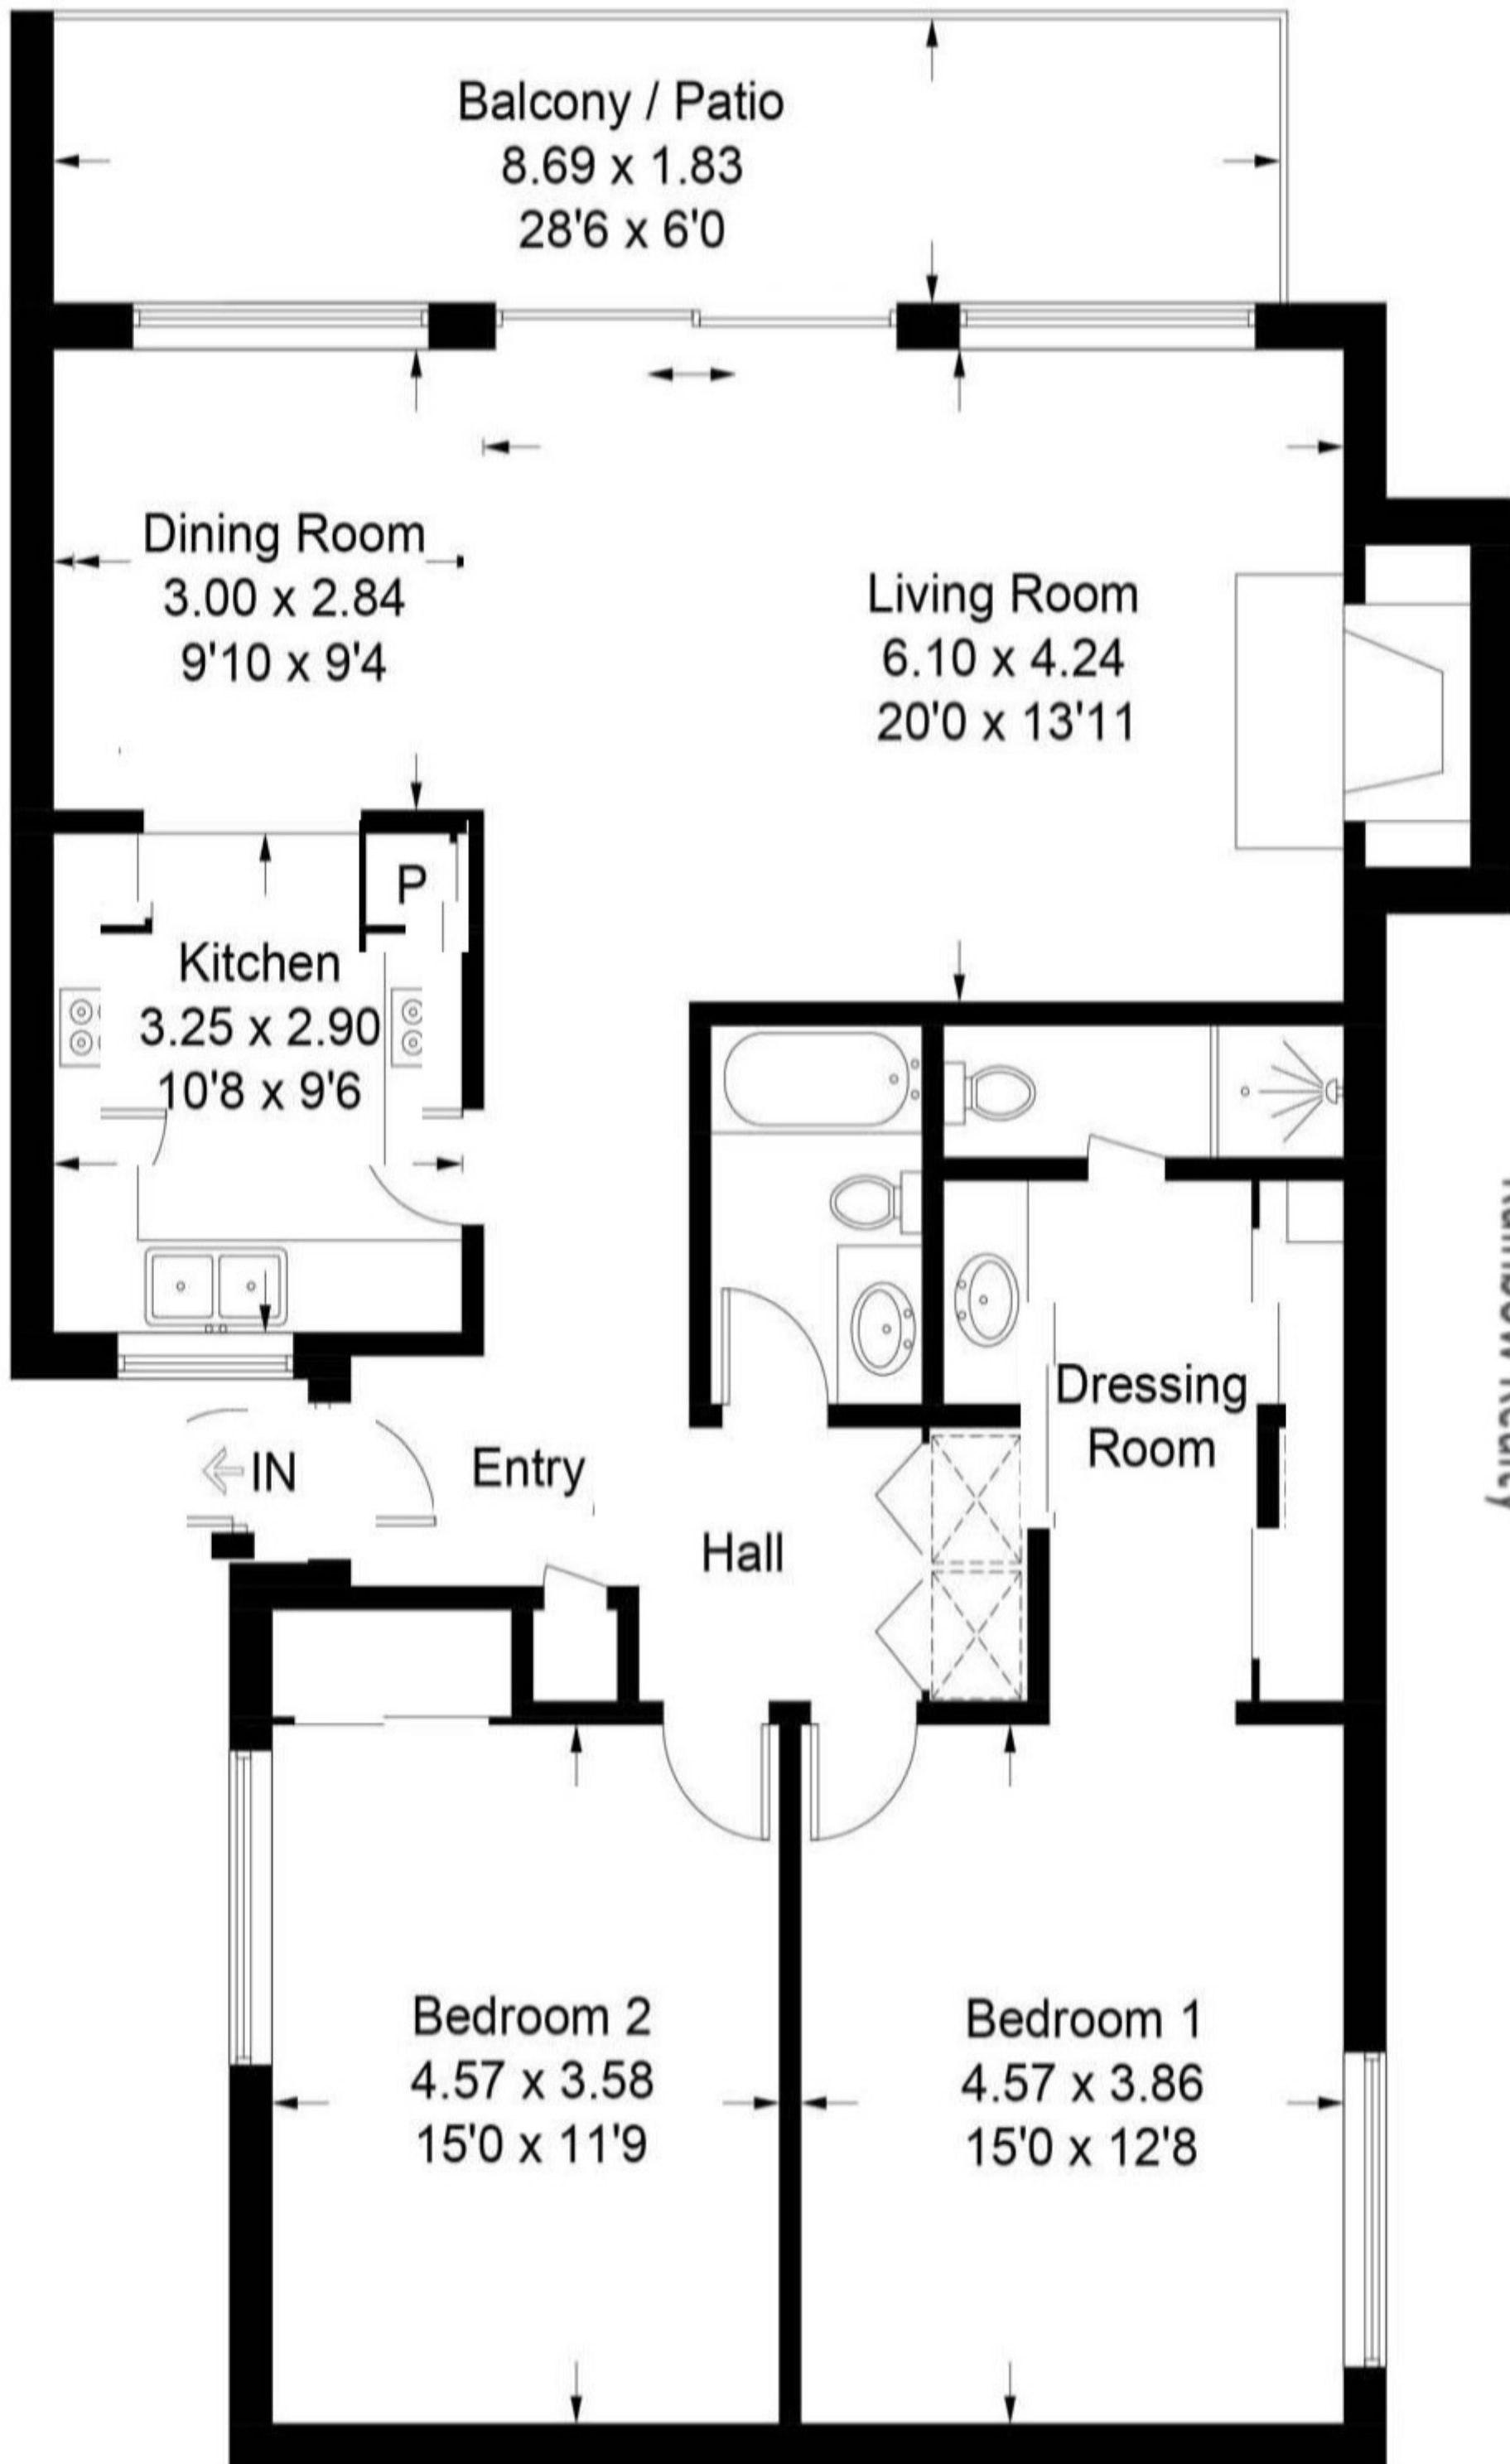

Catalina (End Reversed)

Approximate Gross Internal Area = 107.0 sq m / 1152 sq ft

CENTURY 21
Rainbow Realty