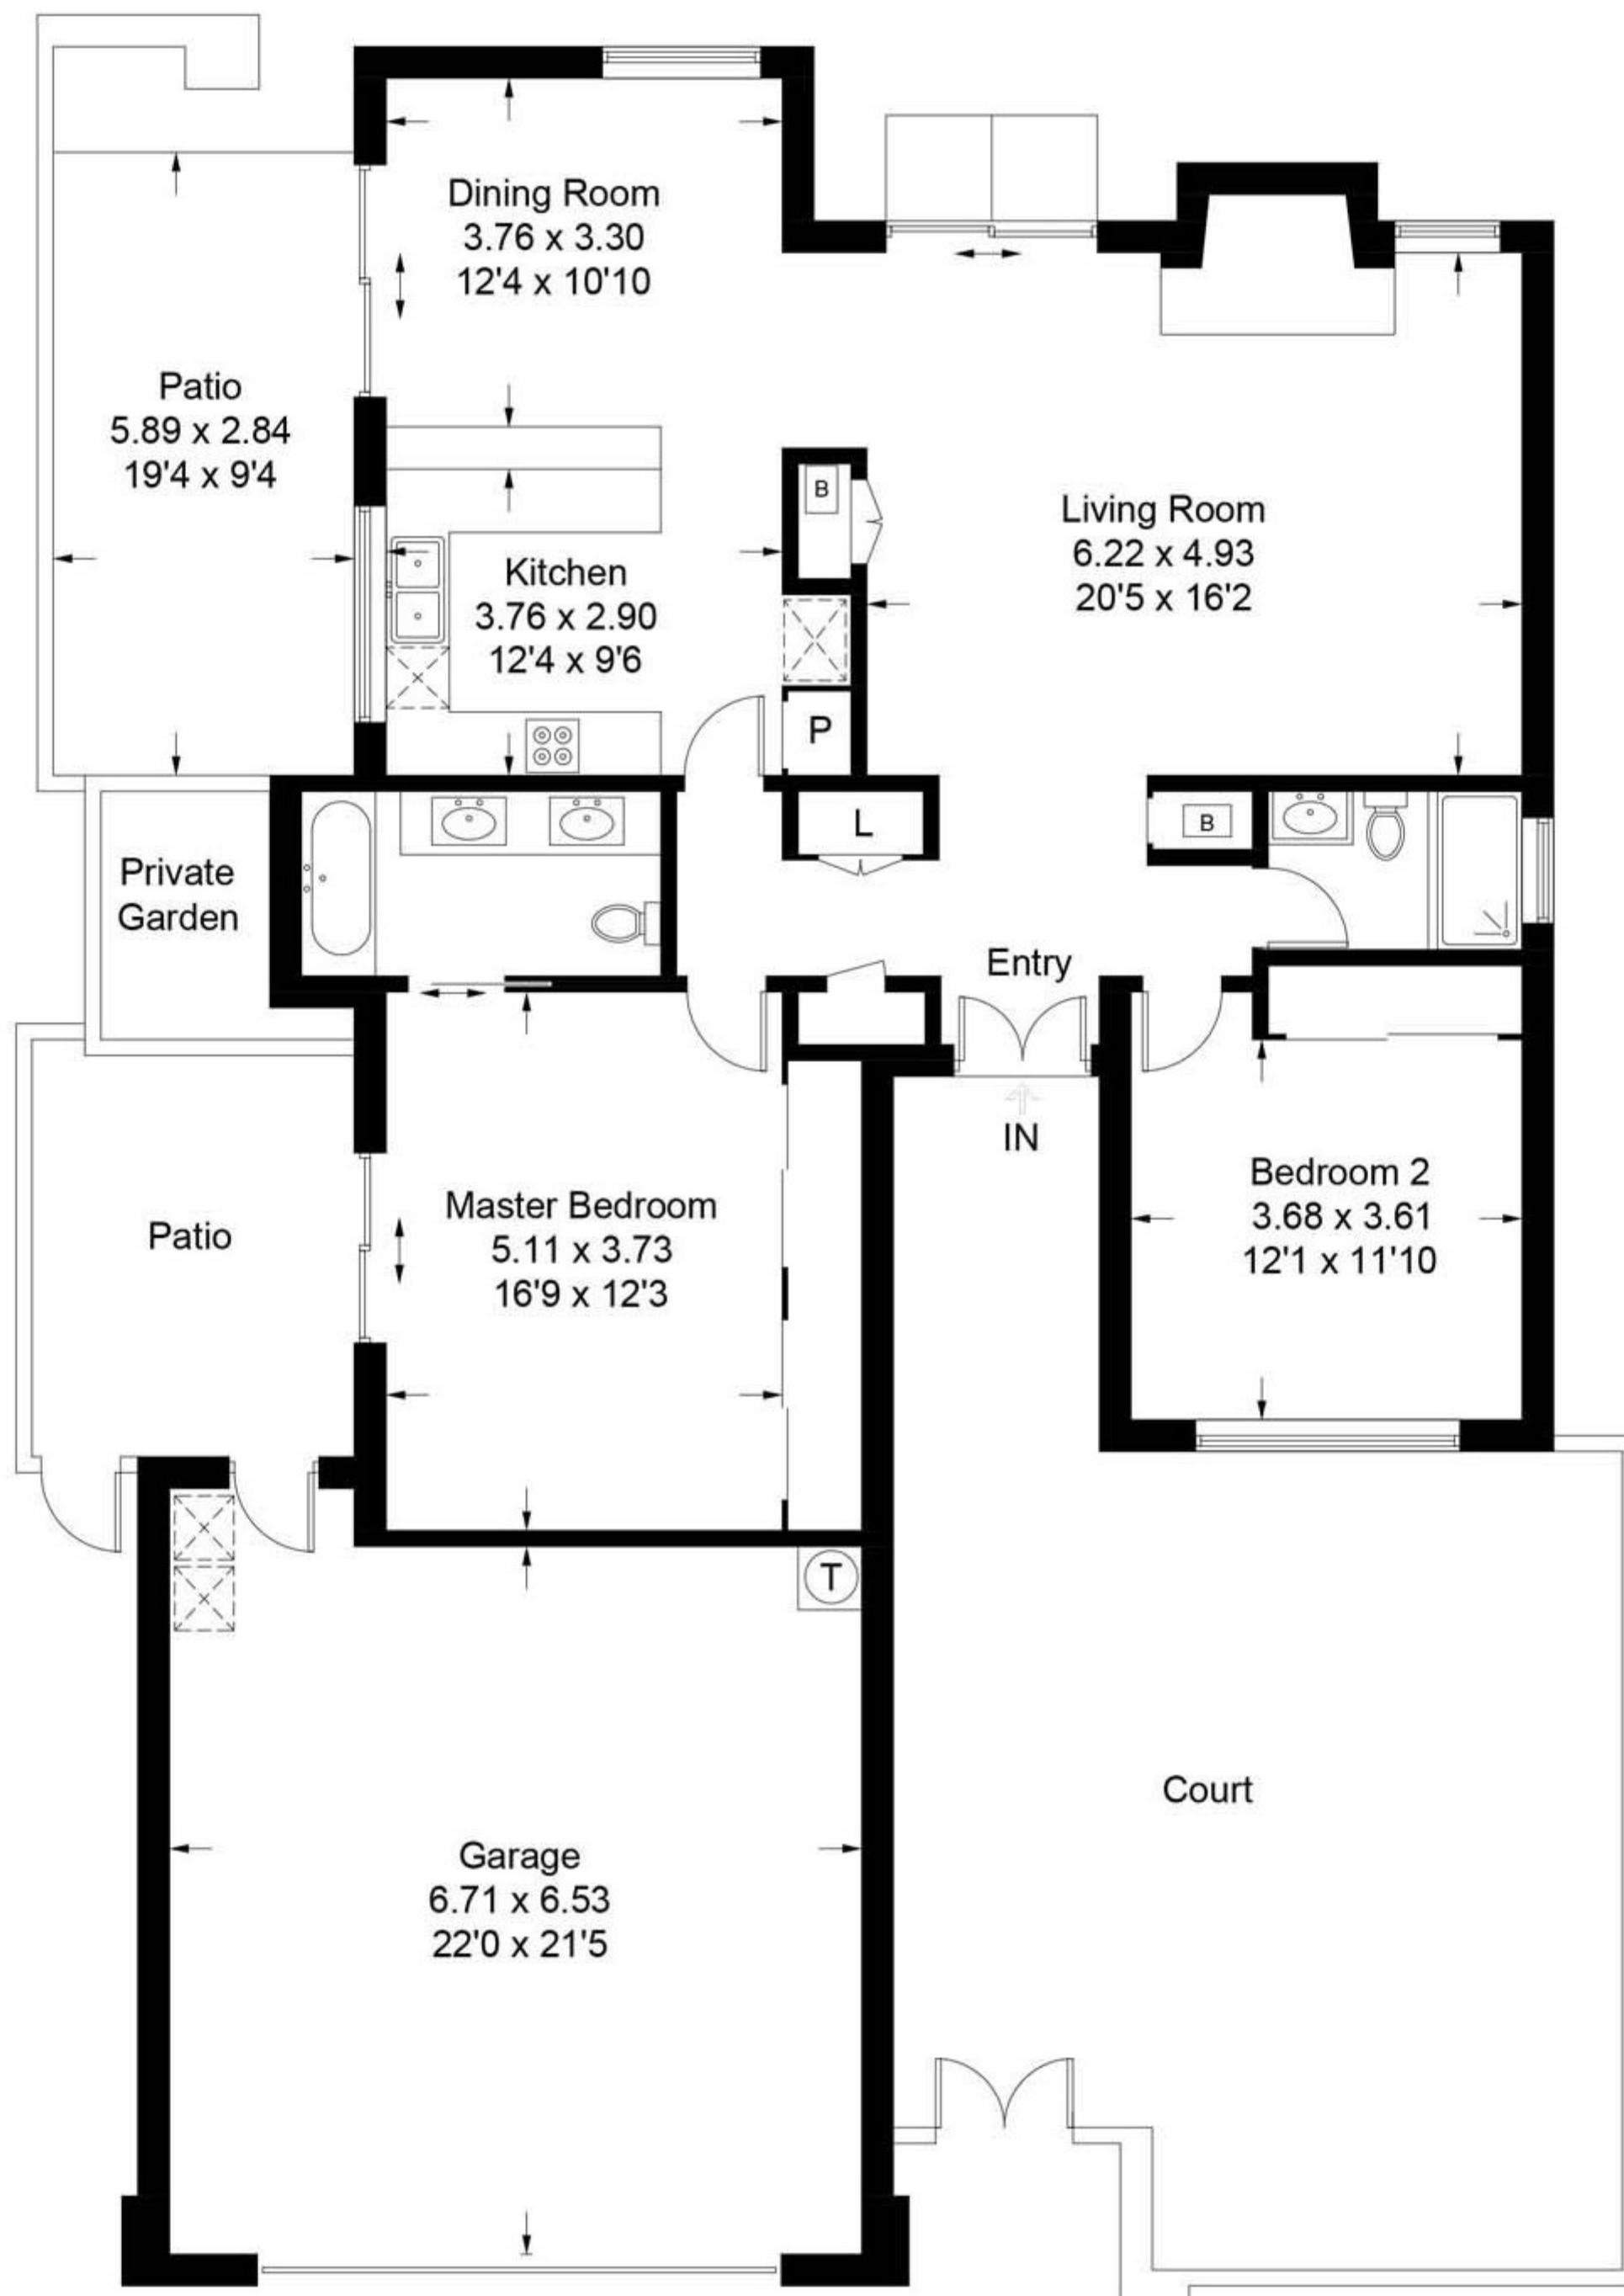

# Columbia

Approximate Gross Internal Area = 165 sq m / 1776 sq ft  
(Including Garage)

**CENTURY 21**  
Rainbow Realty