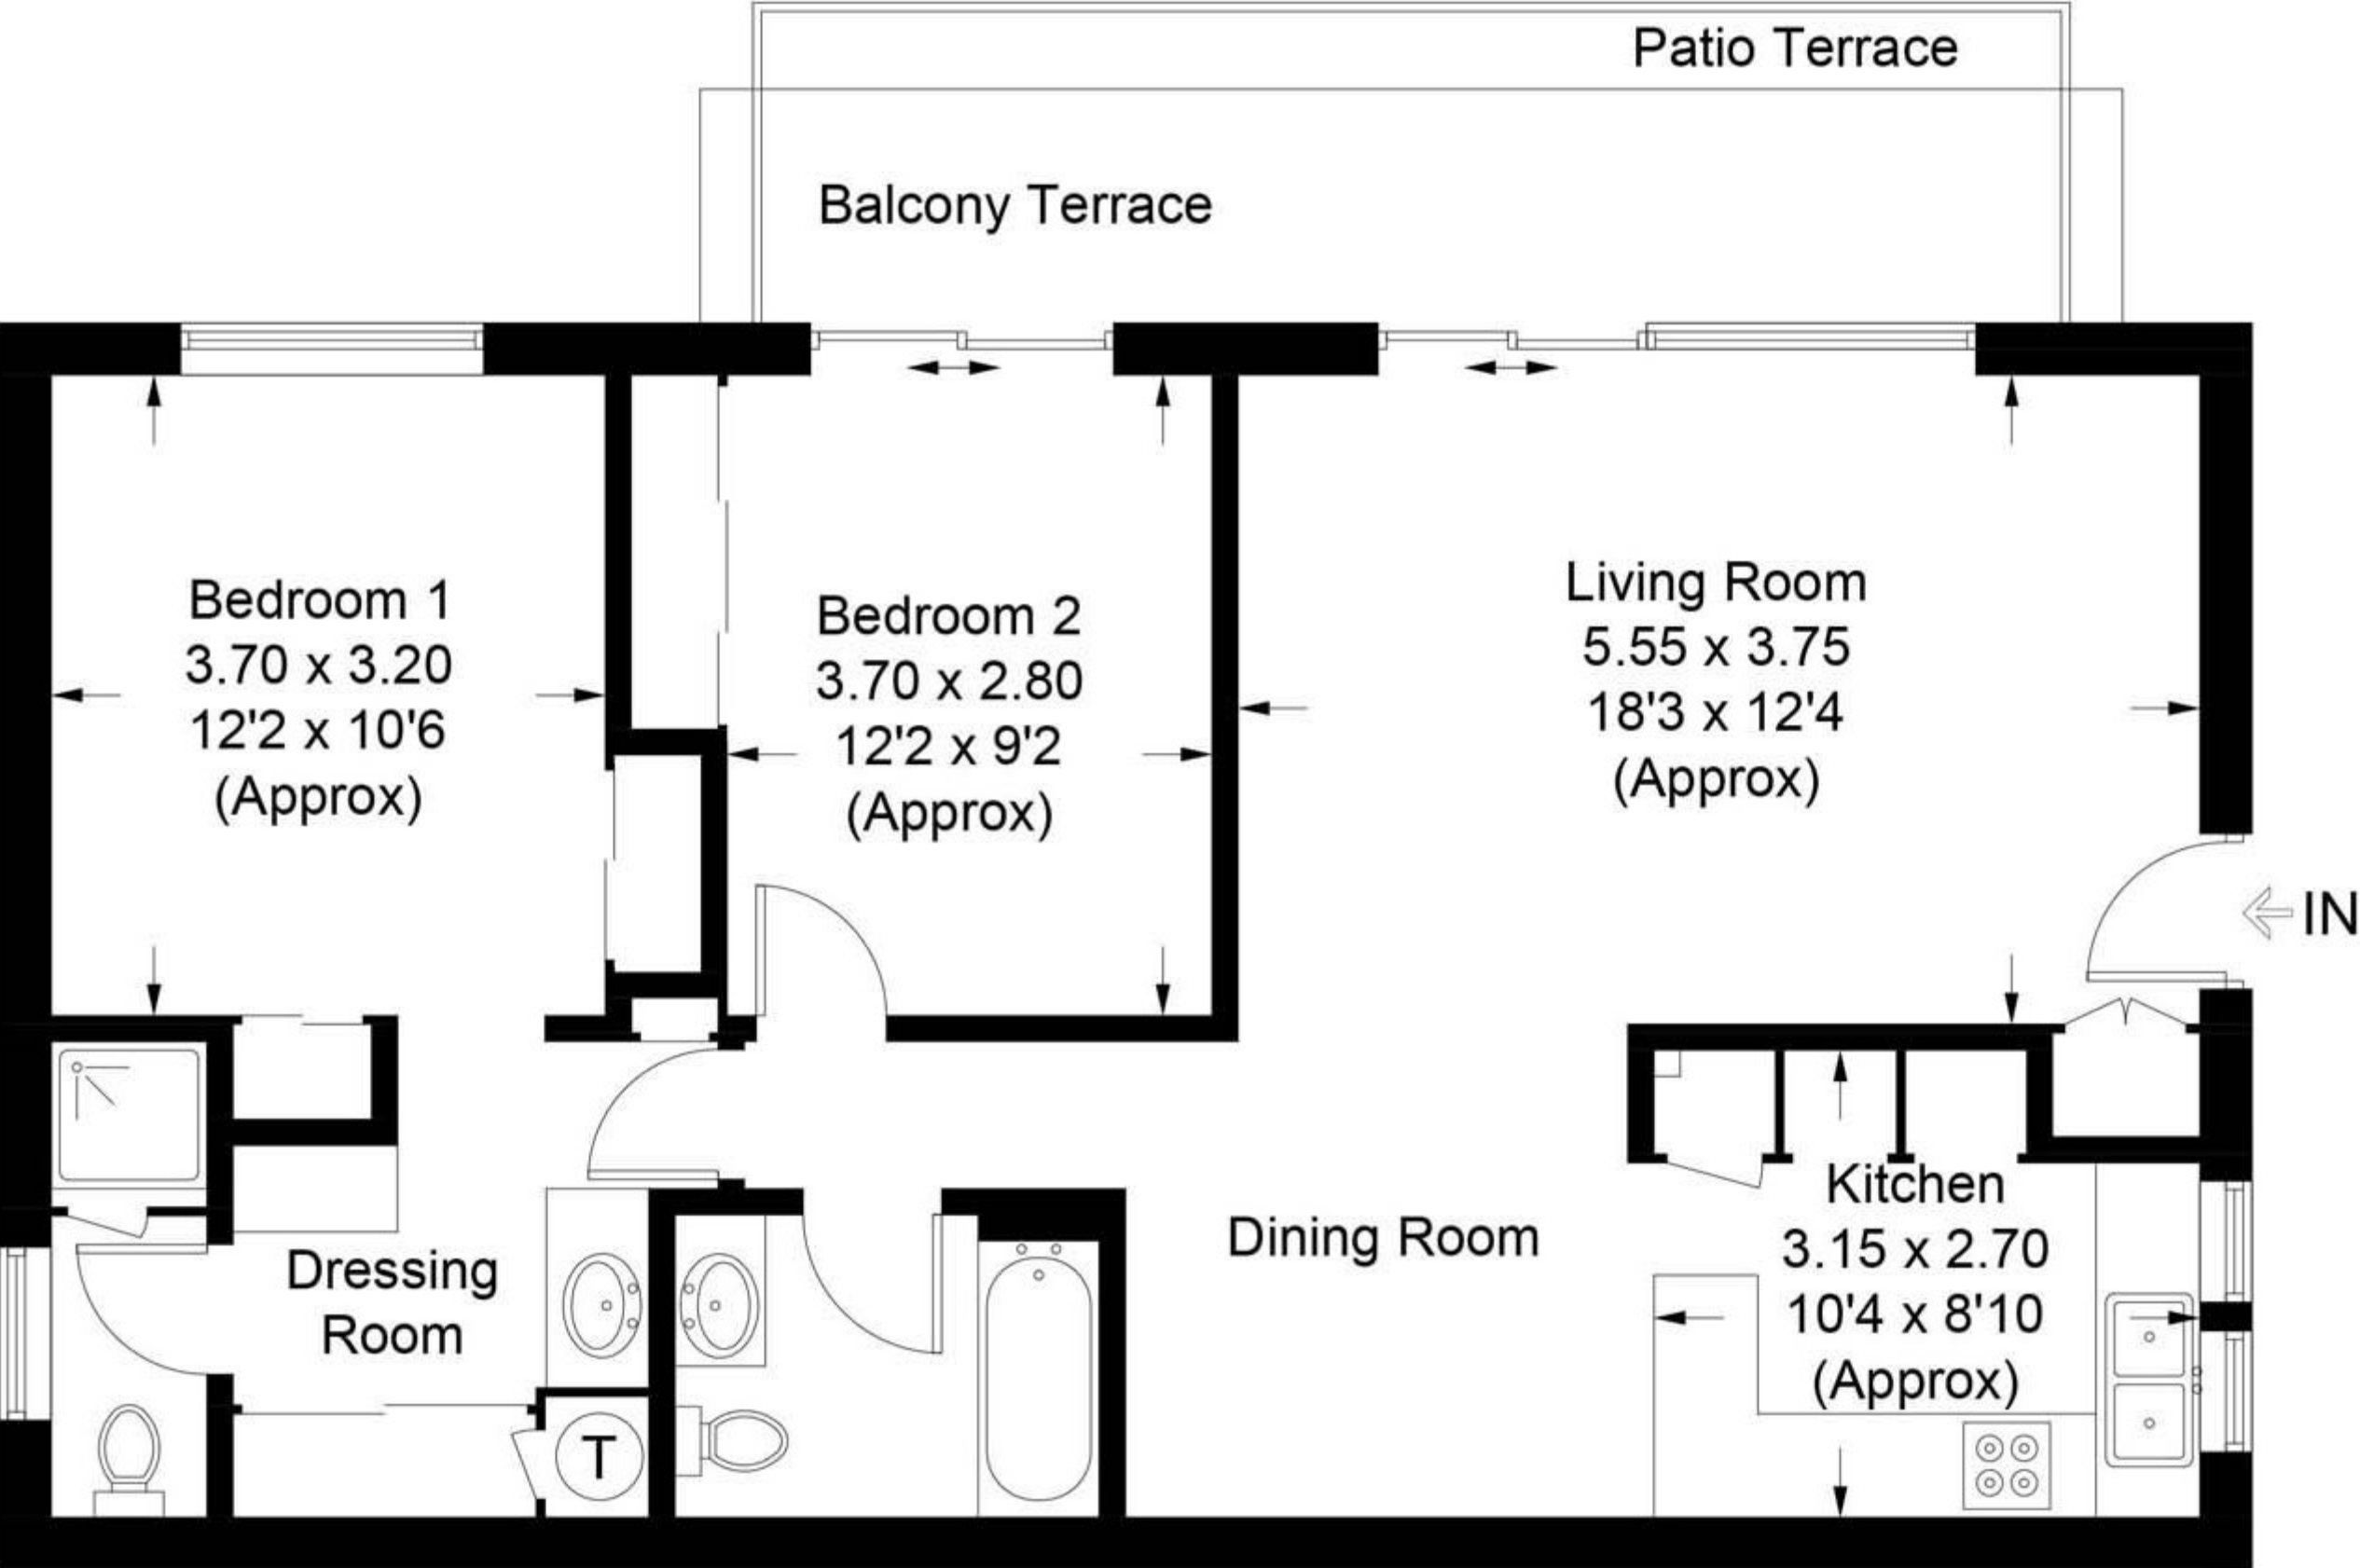

Contenta Royal

Approximate Gross Internal Area = 93.7 sq m / 1009 sq ft

CENTURY 21
Rainbow Realty