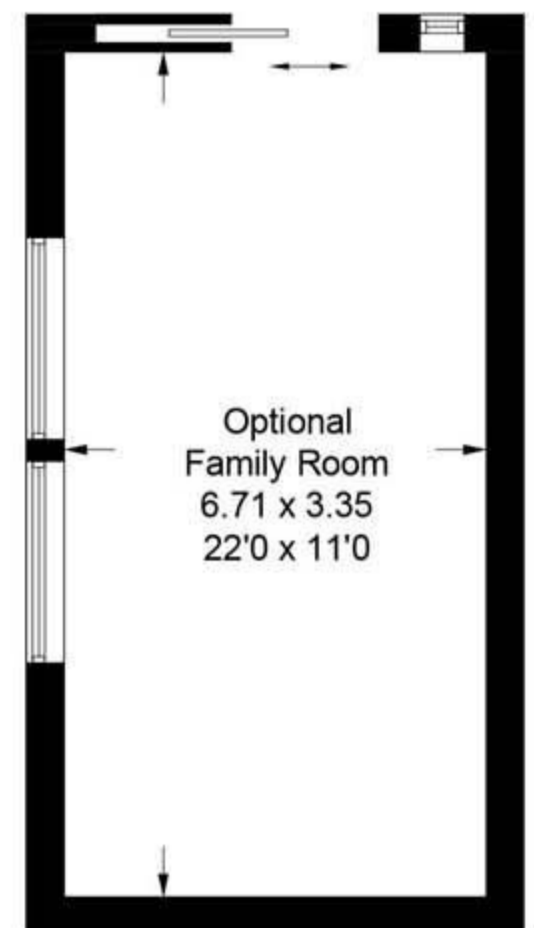

El Doble

Approximate Gross Internal Area = 116.1 sq m / 1250 sq ft
(Including Garage / Optional Family Room)

CENTURY 21.
Rainbow Realty

(Not Shown In Actual Location / Orientation)