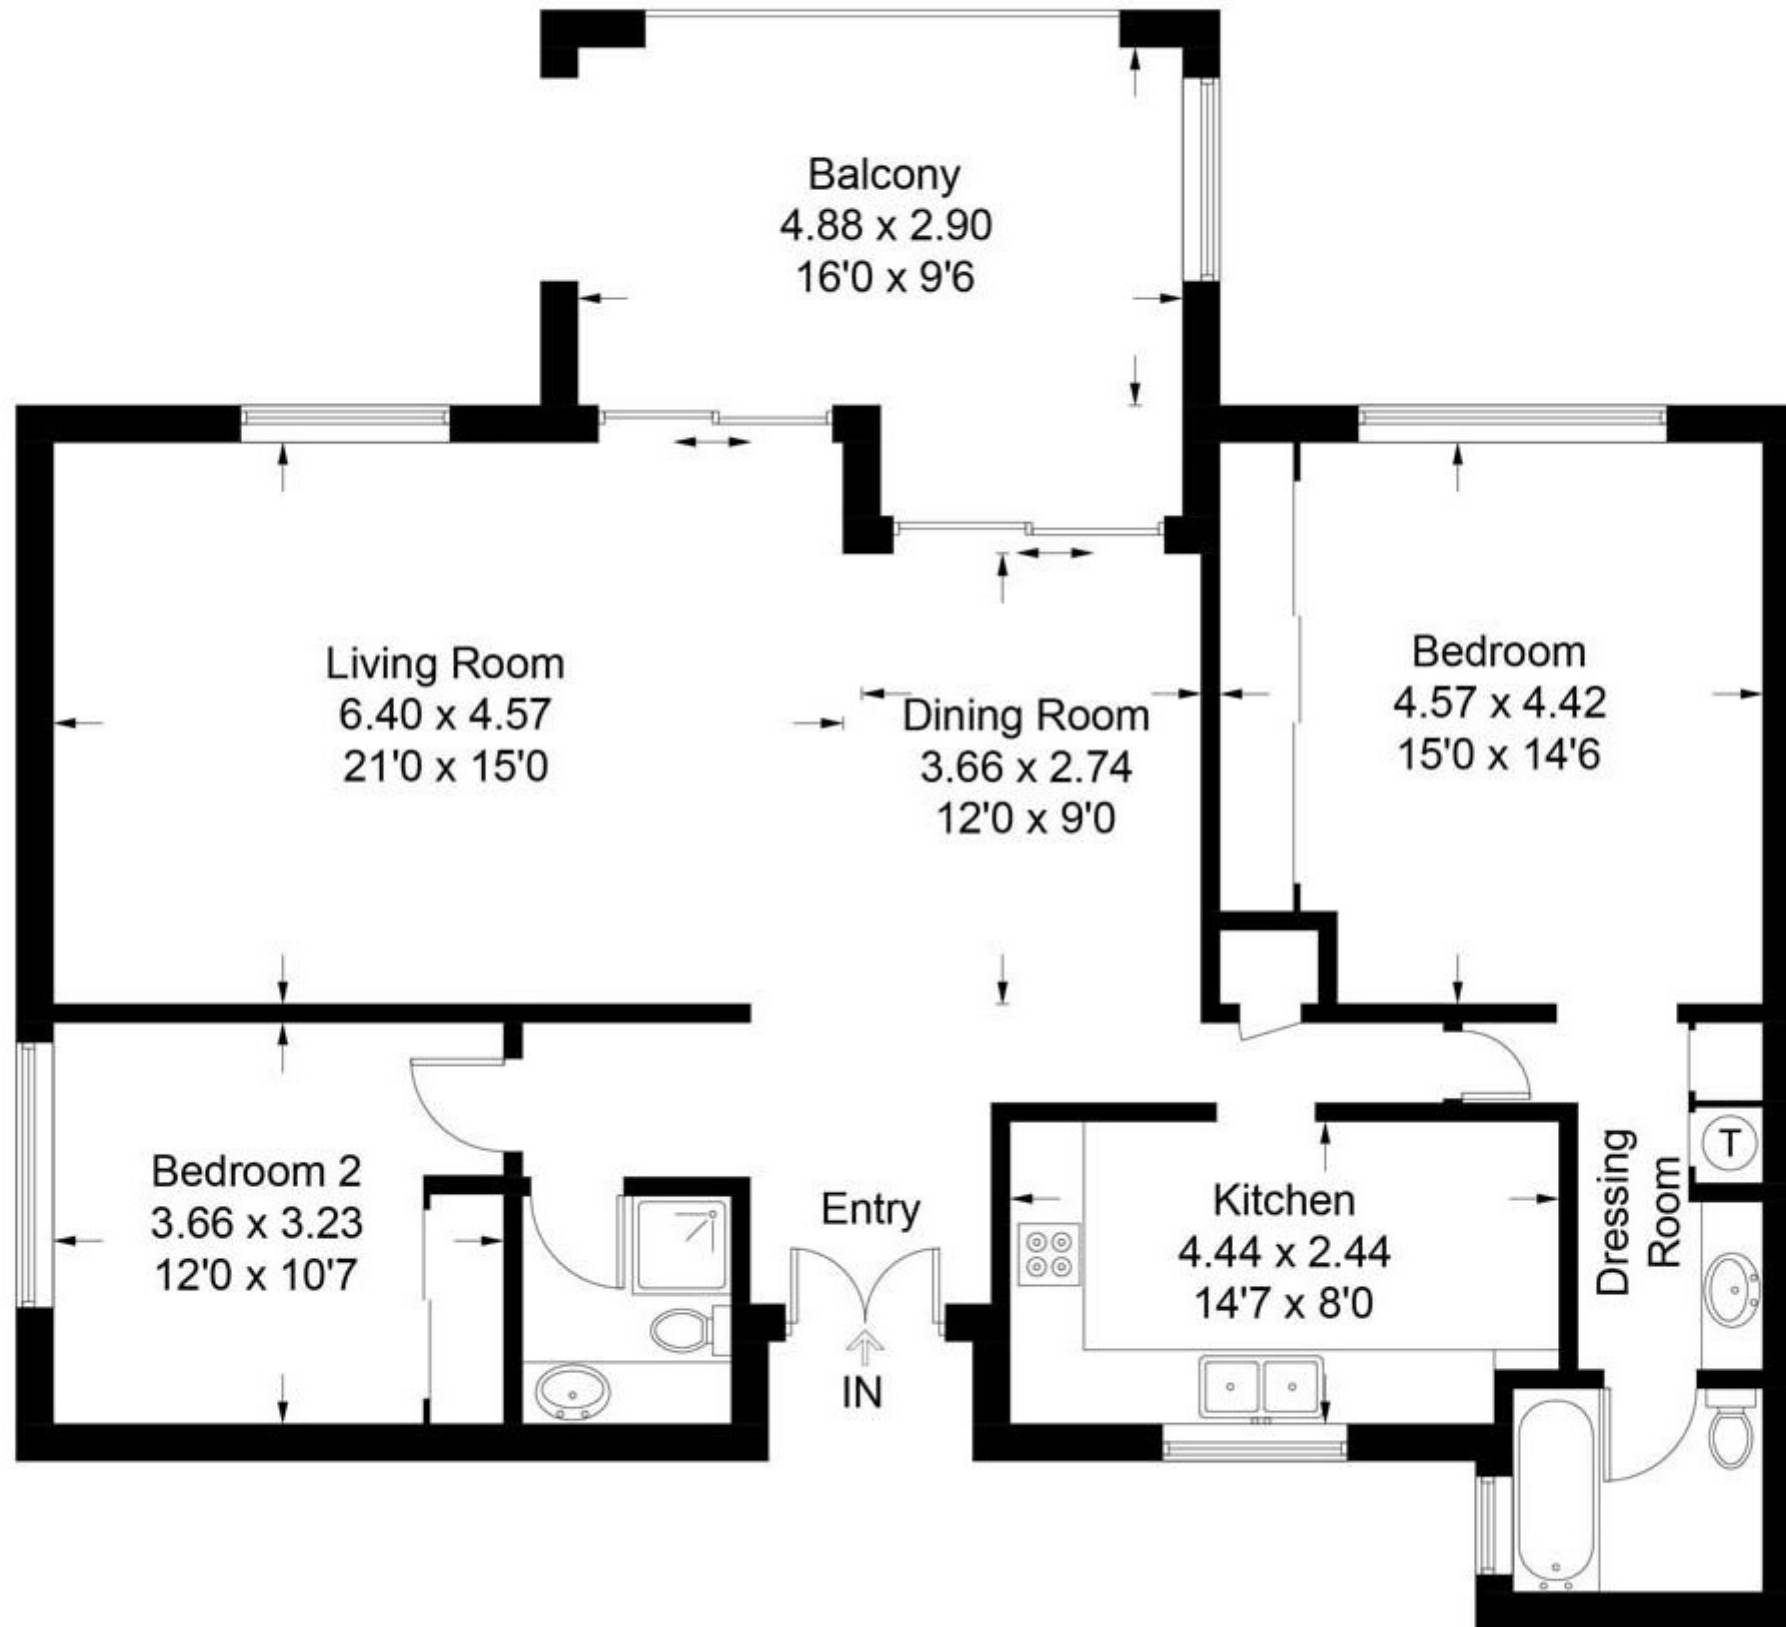

El Mirador 1

Approximate Gross Internal Area = 117.1 sq m / 1260 sq ft

CENTURY 21
Rainbow Realty

Illustration for identification purposes only, measurements are approximate, not to scale. FloorplansUsketch.com © 2017 (ID 367230)