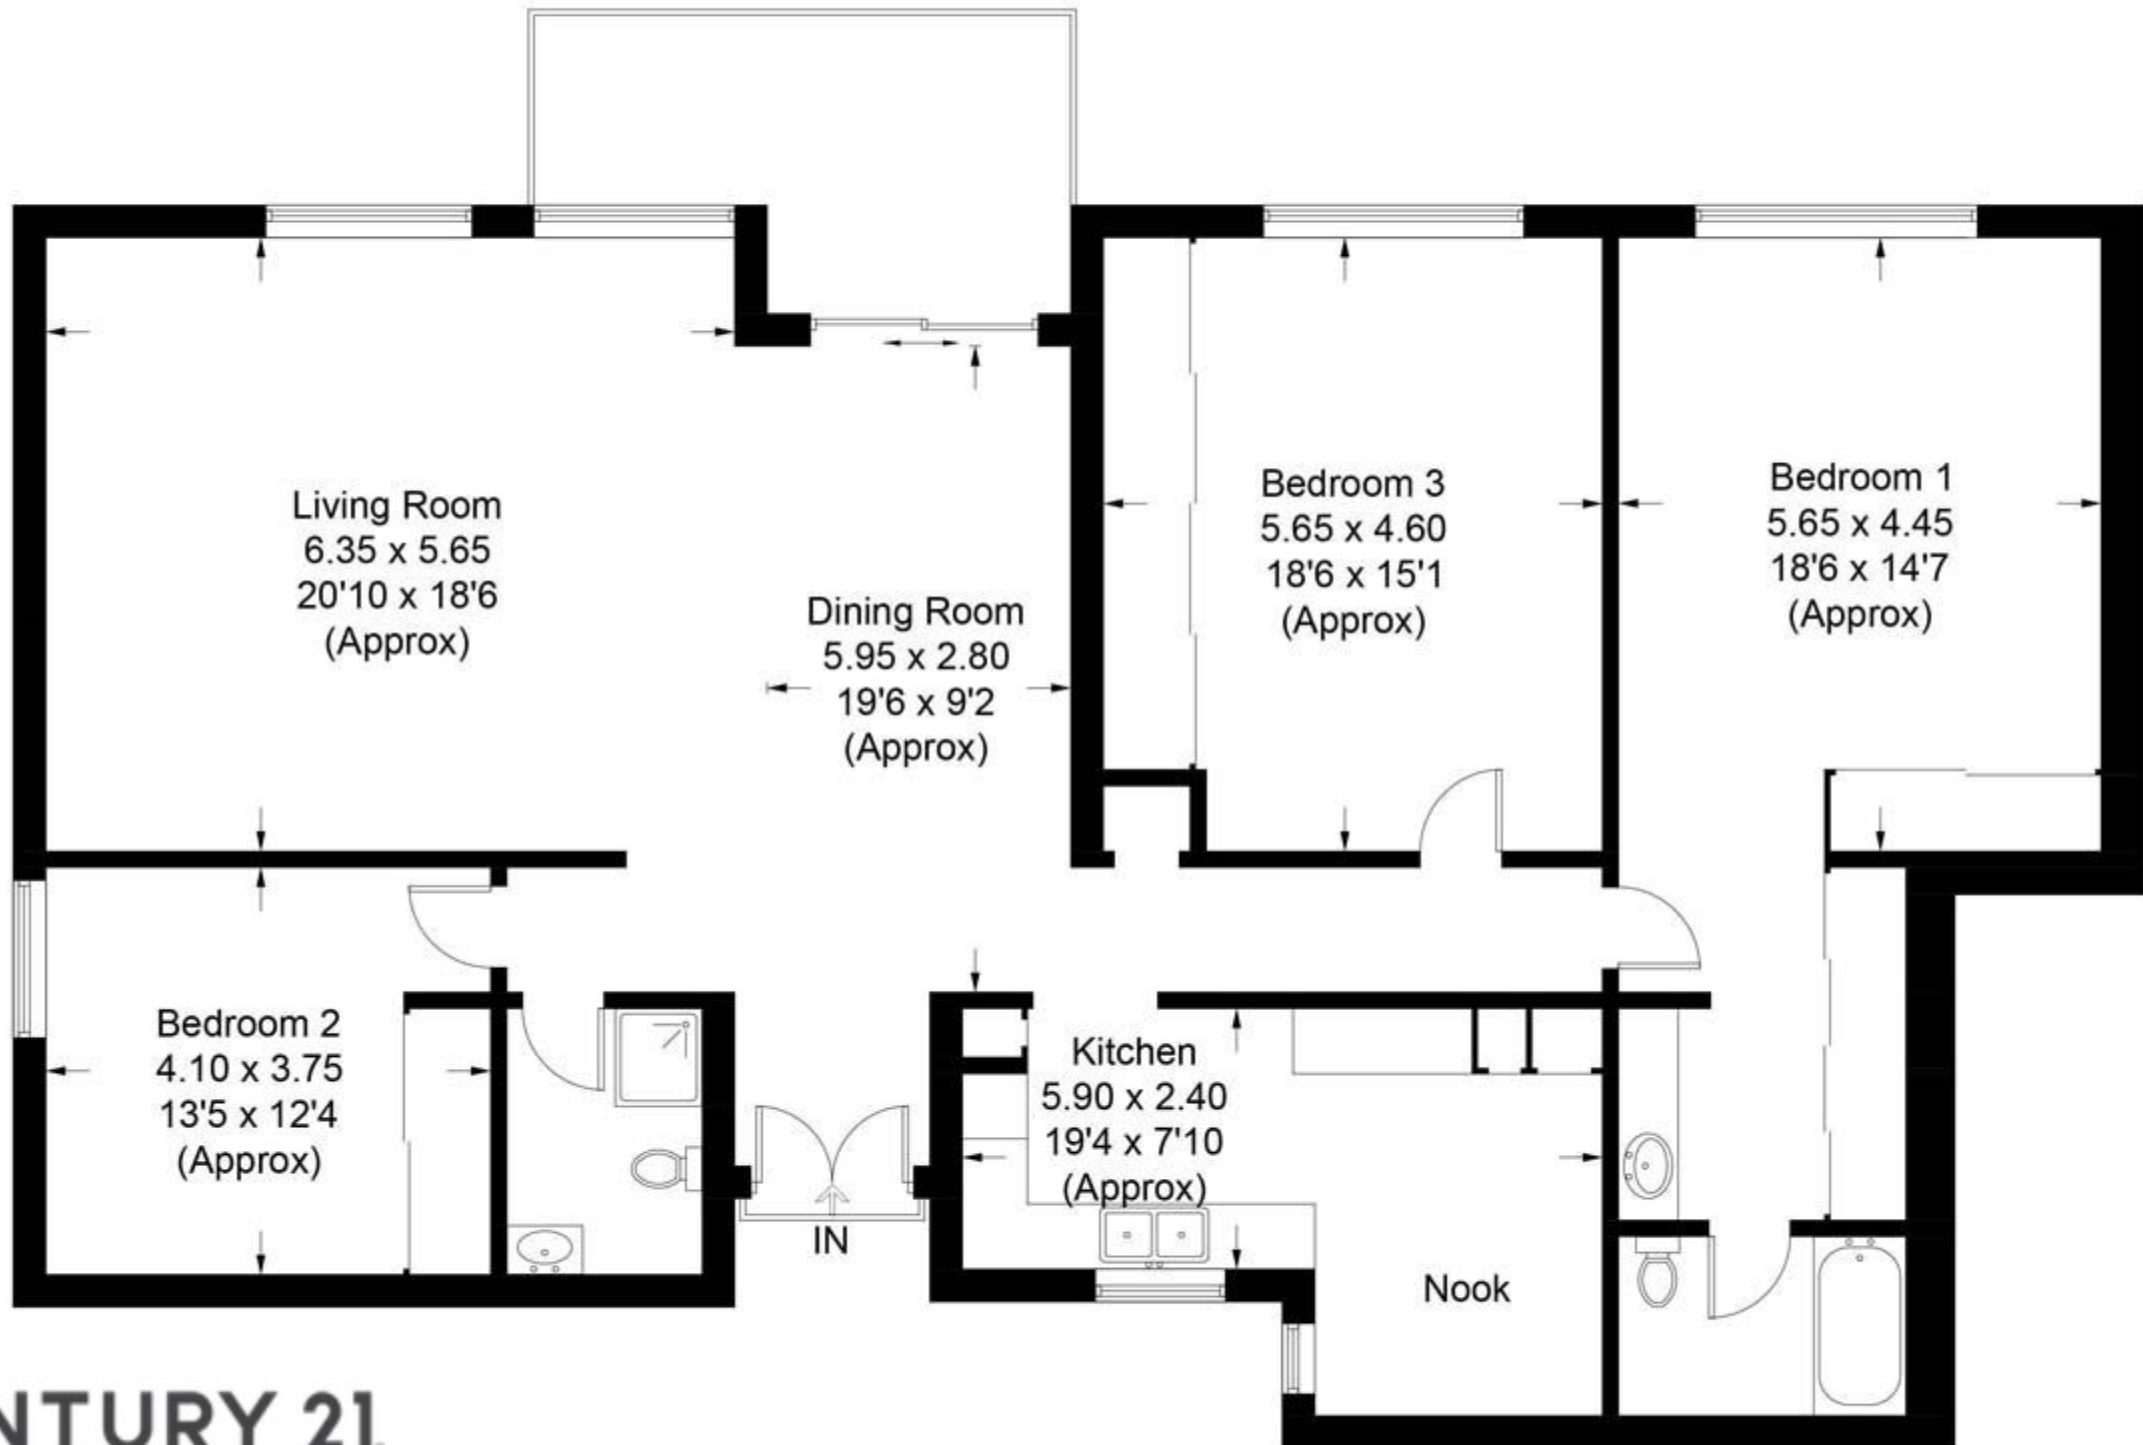

El Mirador 2

Approximate Gross Internal Area = 123.2 sq m / 1326 sq ft

CENTURY 21.

Rainbow Realty

Illustration for identification purposes only, measurements are approximate, not to scale. FloorplansUsketch.com © 2017 (ID367231)