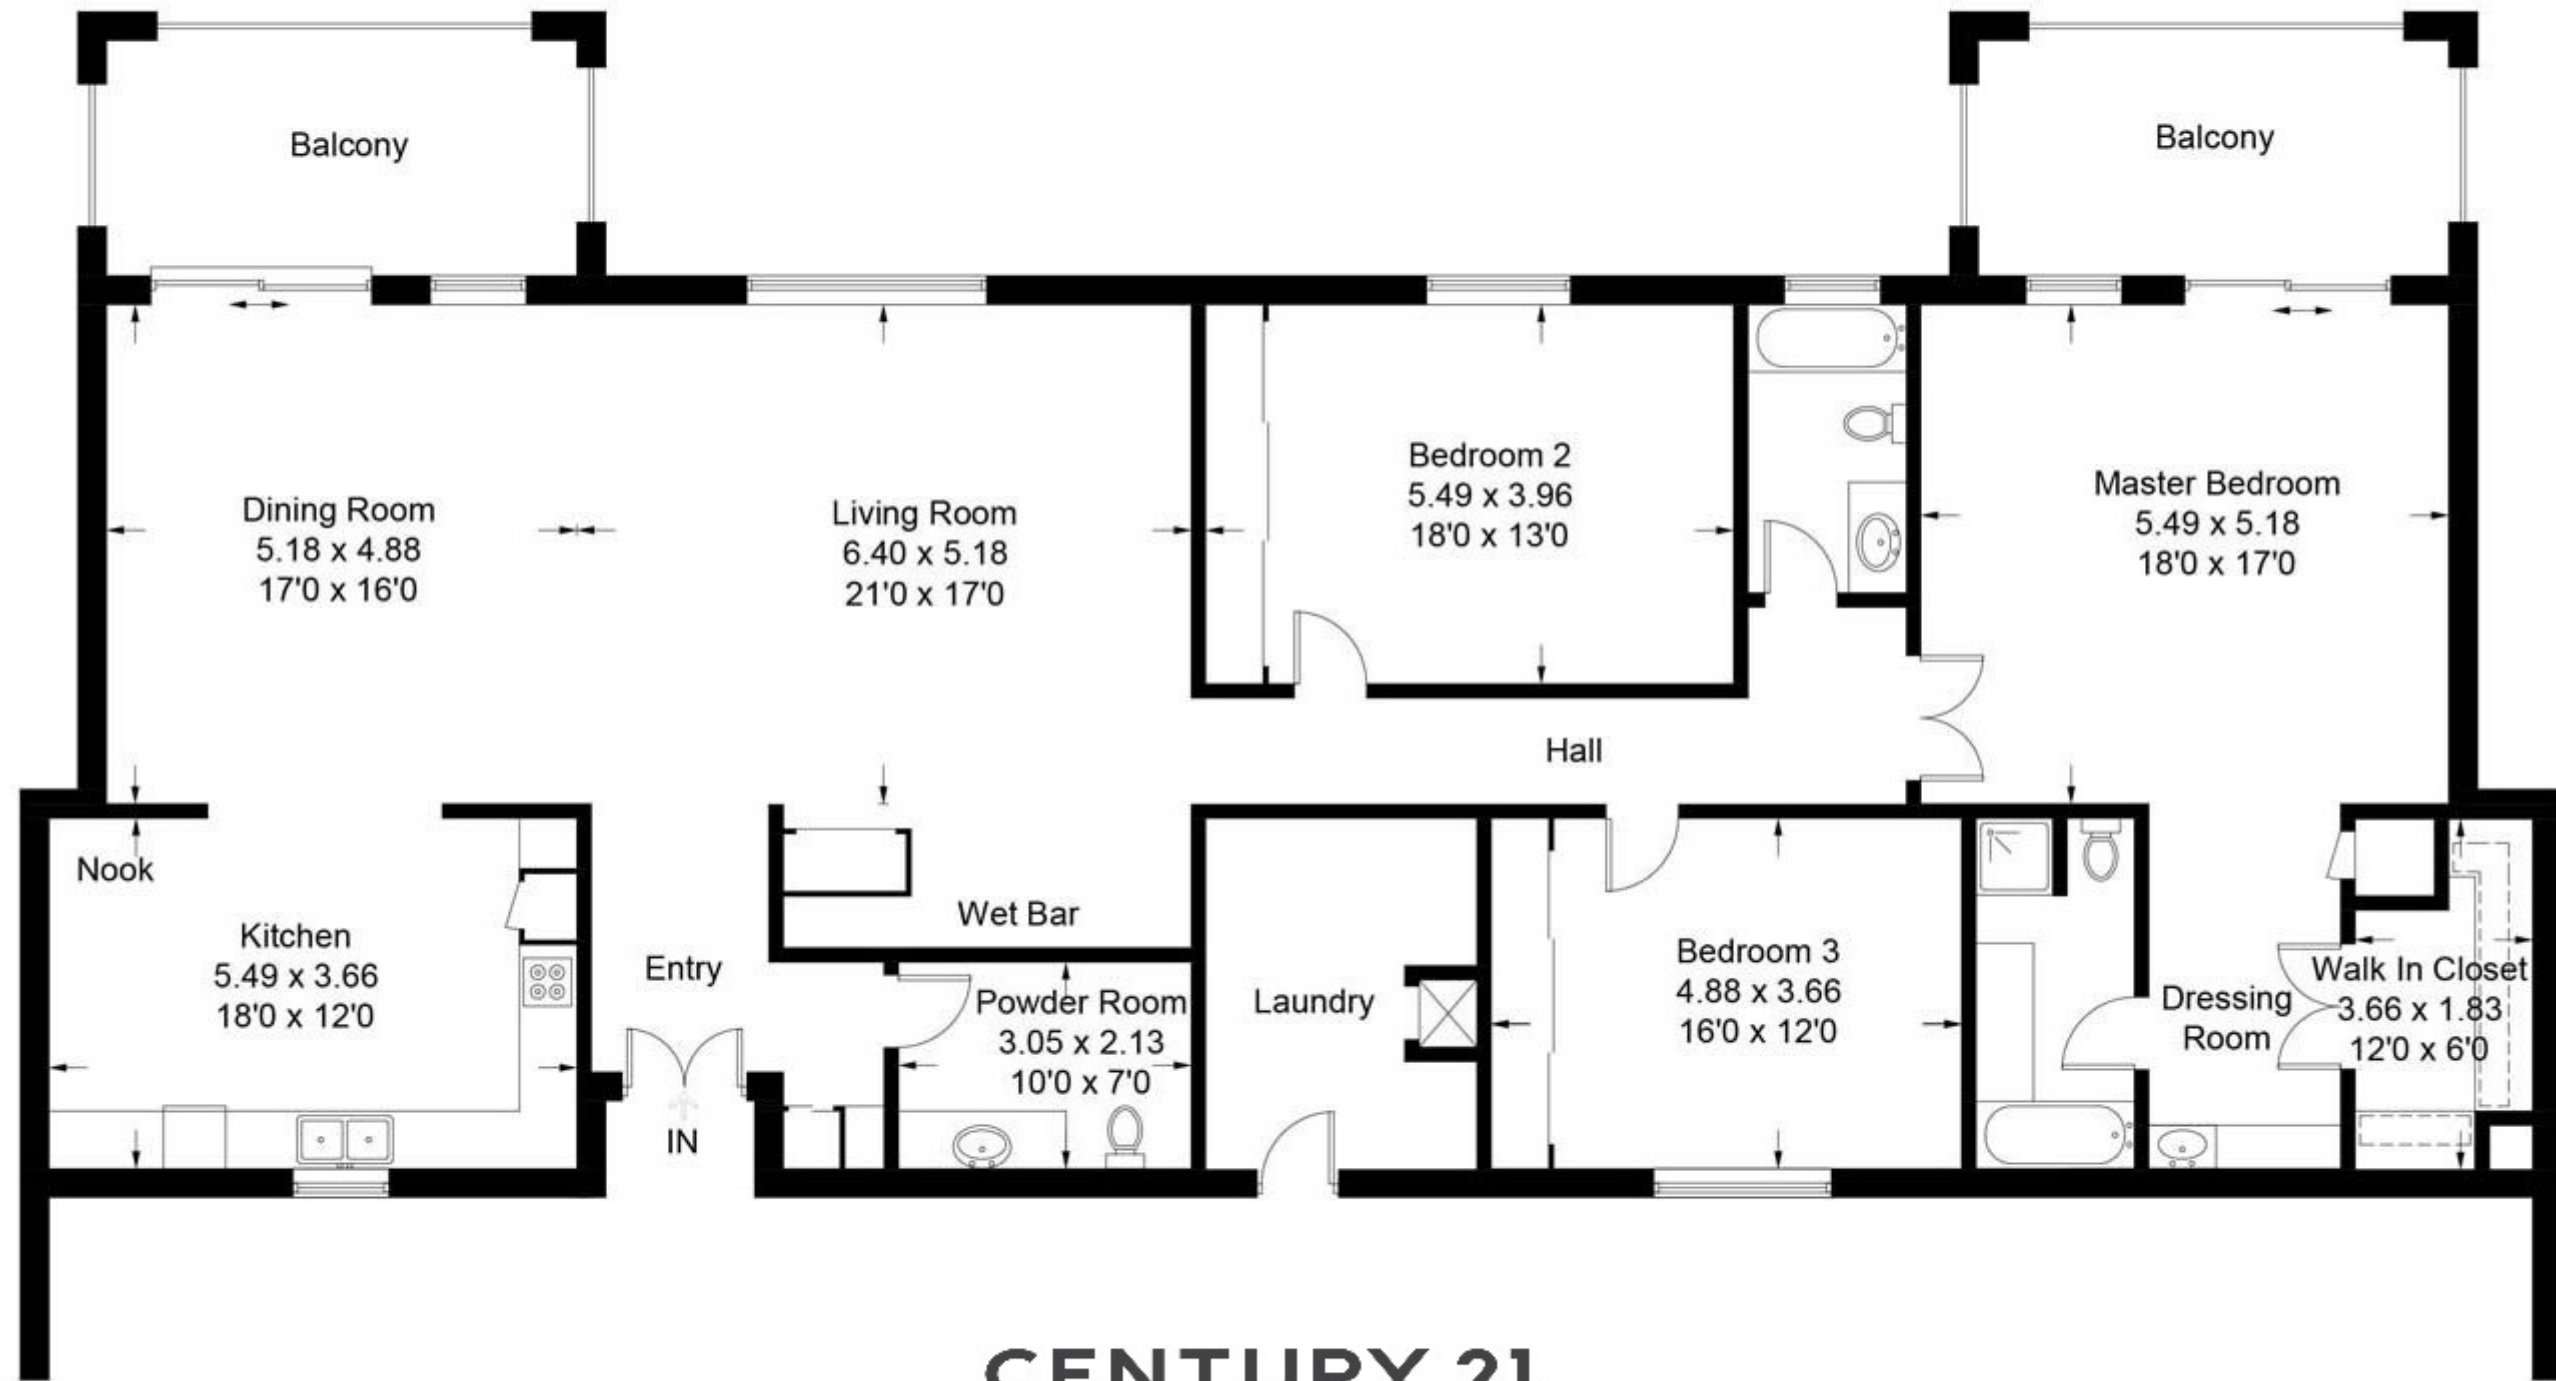

El Mirador 3

Approximate Gross Internal Area = 204.1 sq m / 2197 sq ft

CENTURY 21
Rainbow Realty