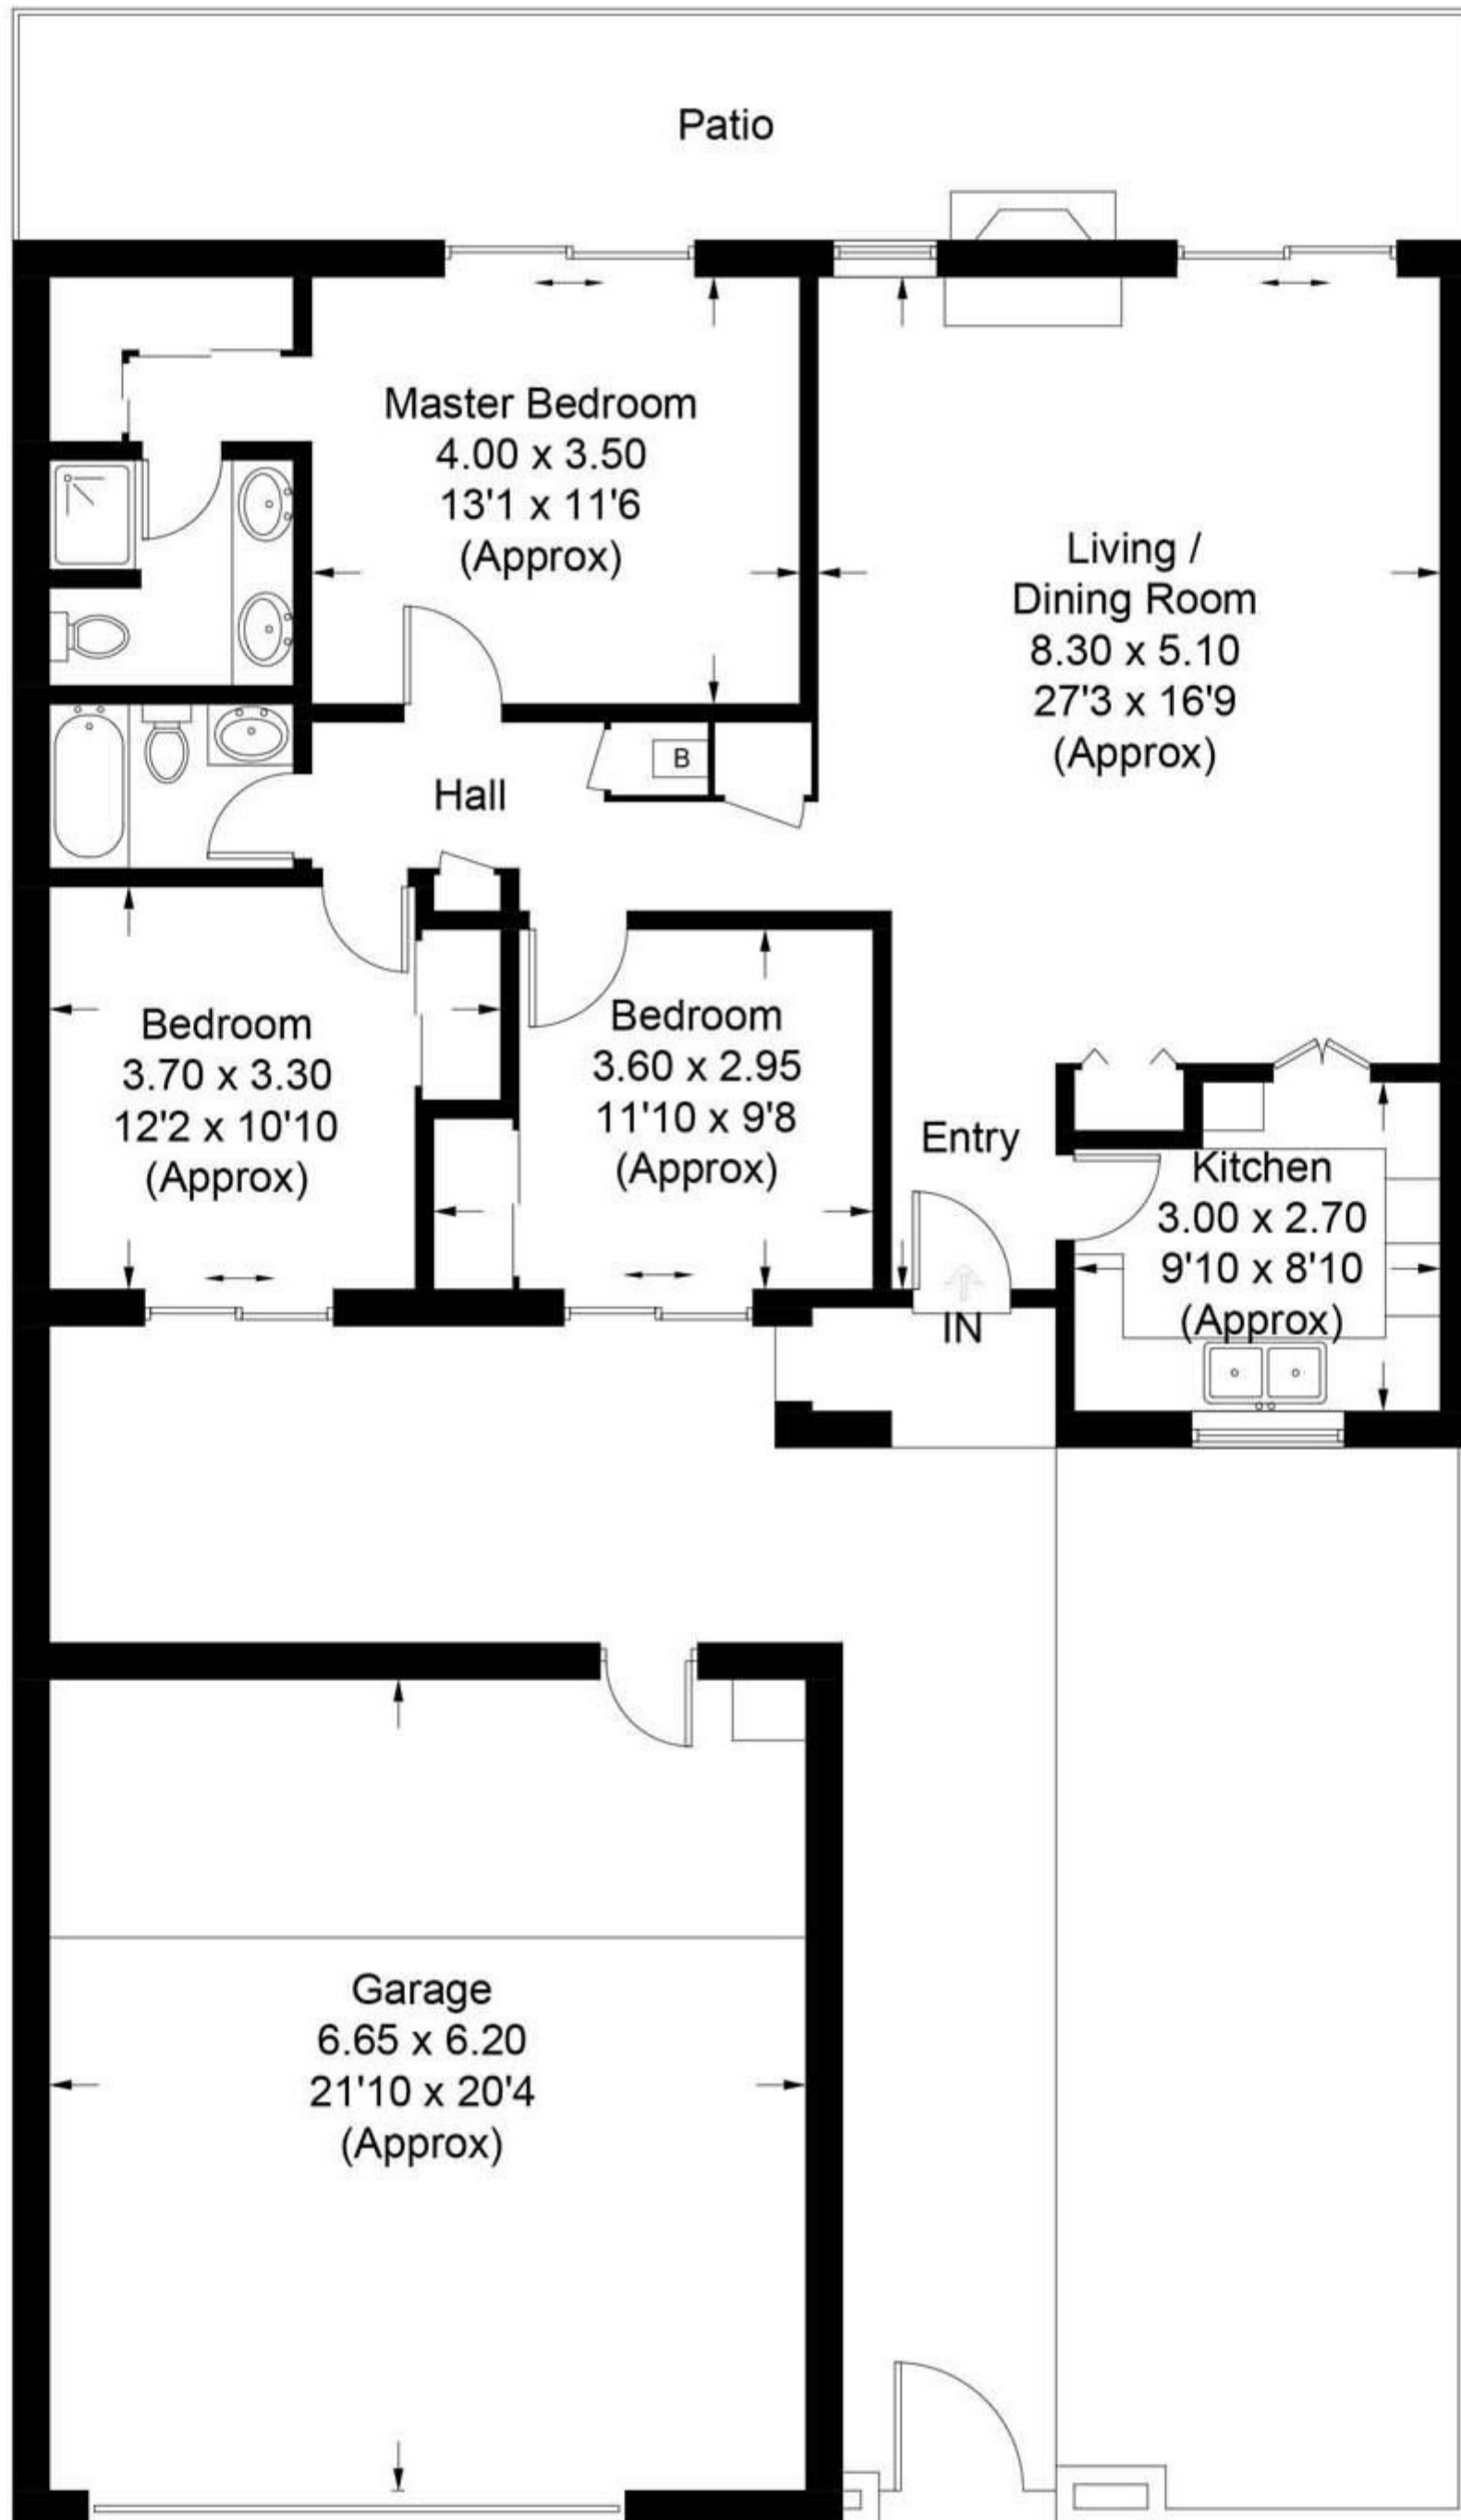

El Prado

Approximate Gross Internal Area = 129 sq m / 1389 sq ft
(Including Garage)

CENTURY 21
Rainbow Realty