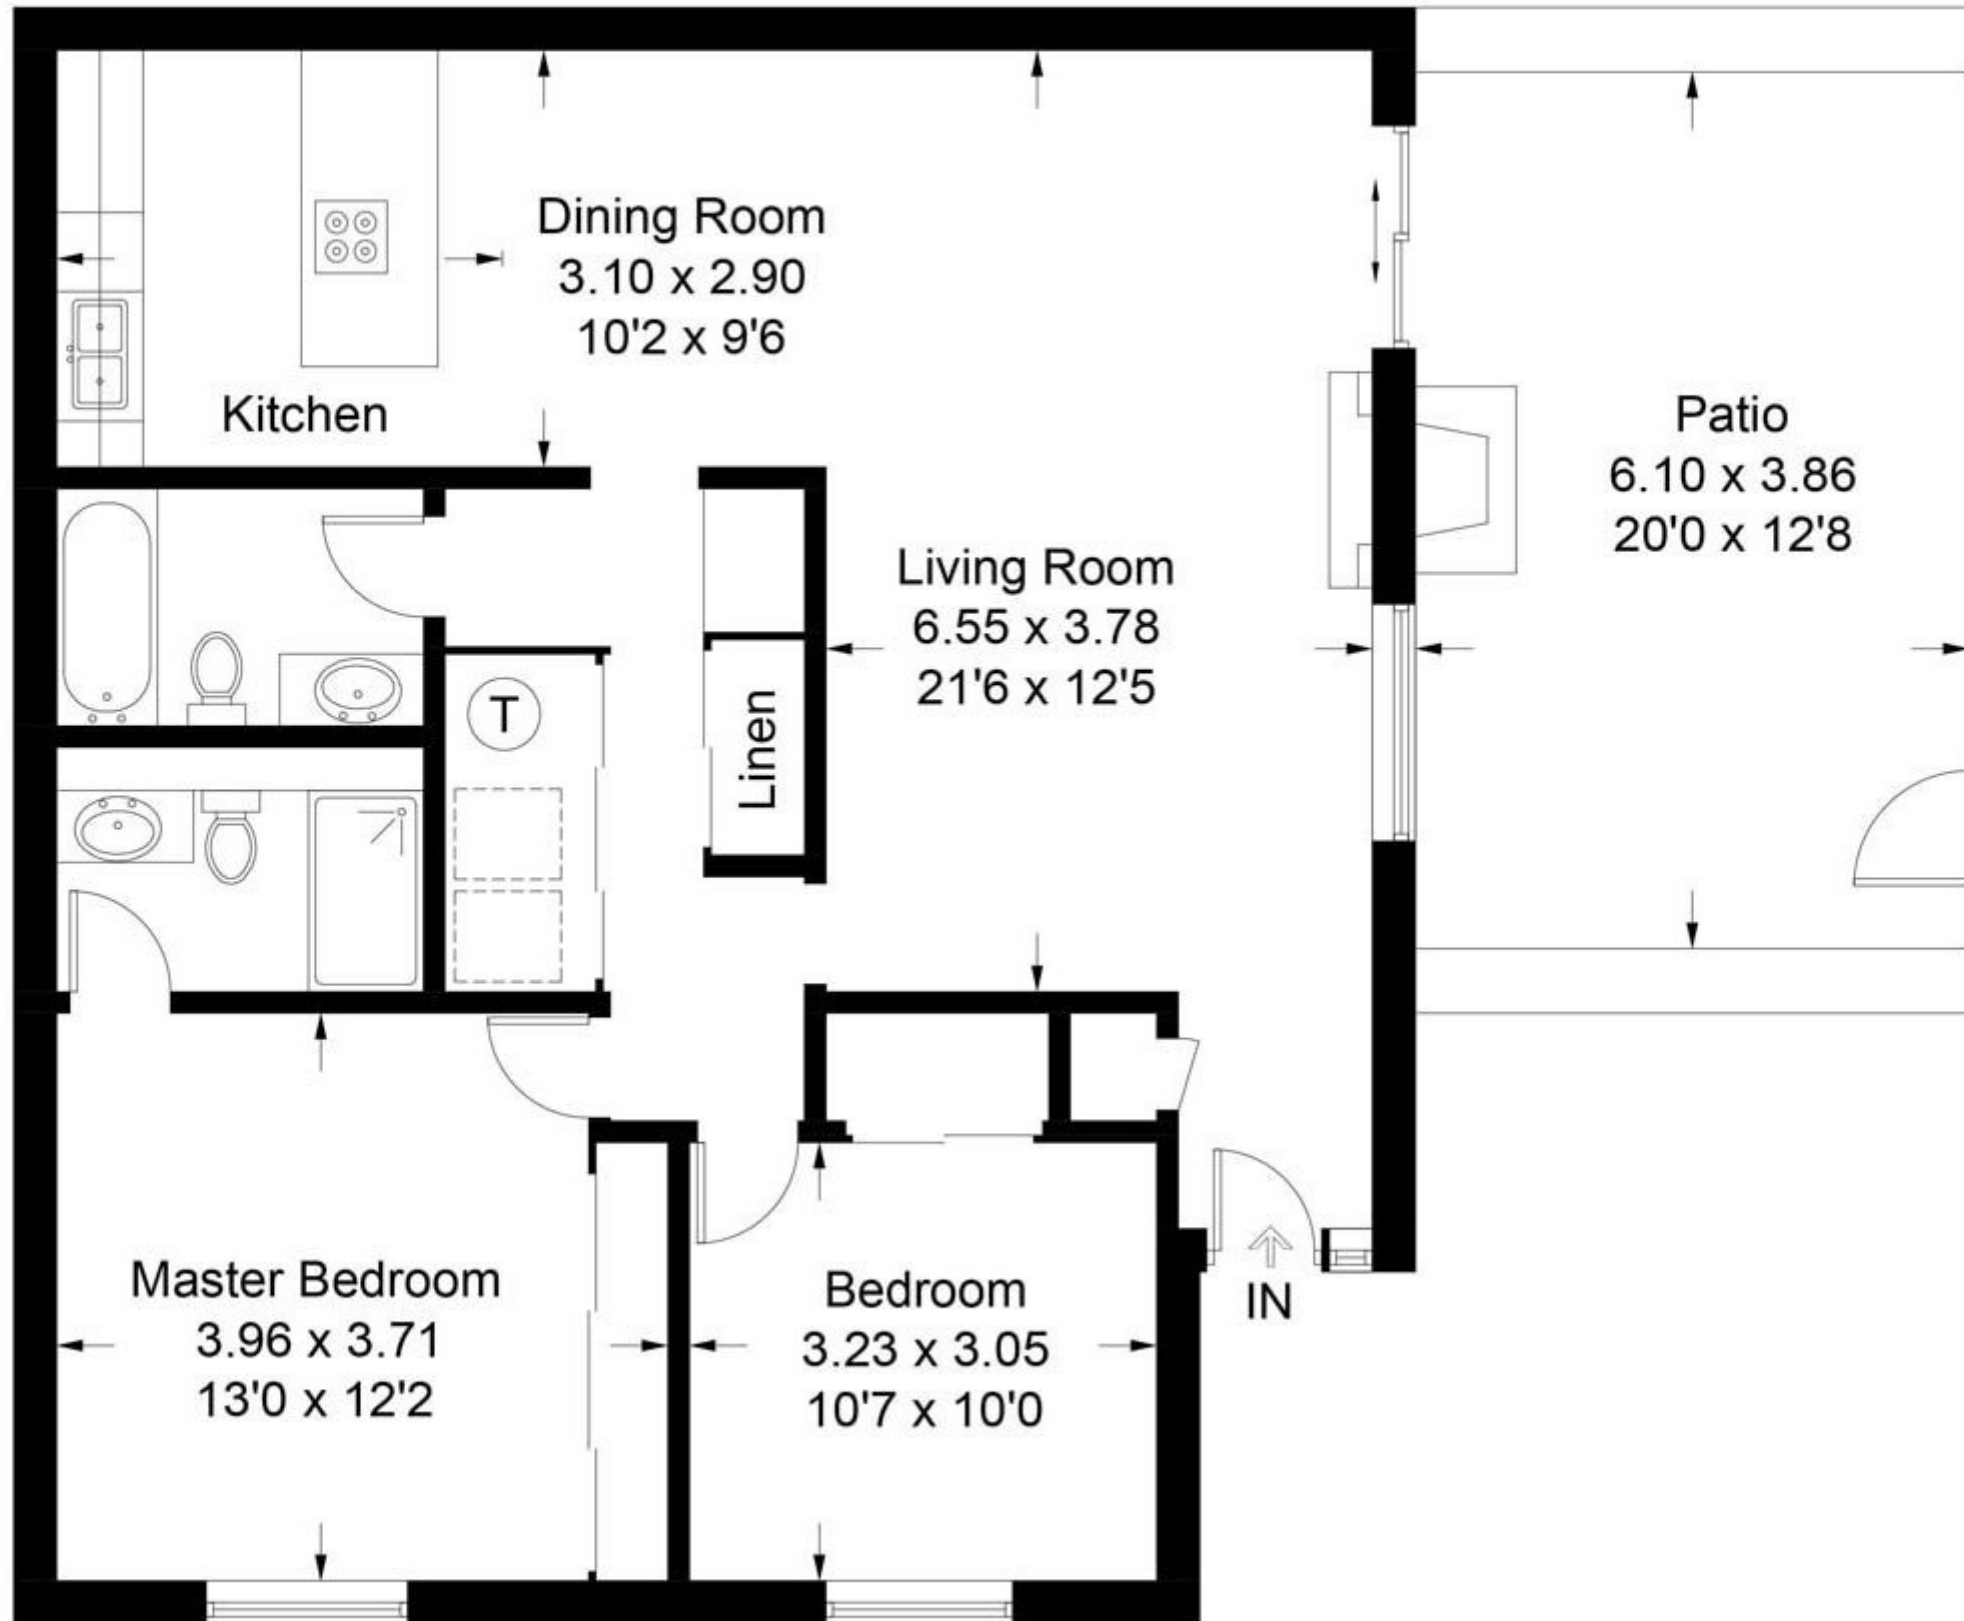

# Encanto

Approximate Gross Internal Area = 91.9 sq m / 989 sq ft

**CENTURY 21**  
Rainbow Realty

Illustration for identification purposes only, measurements are approximate, not to scale. FloorplansUsketch.com © 2017 (ID367234)