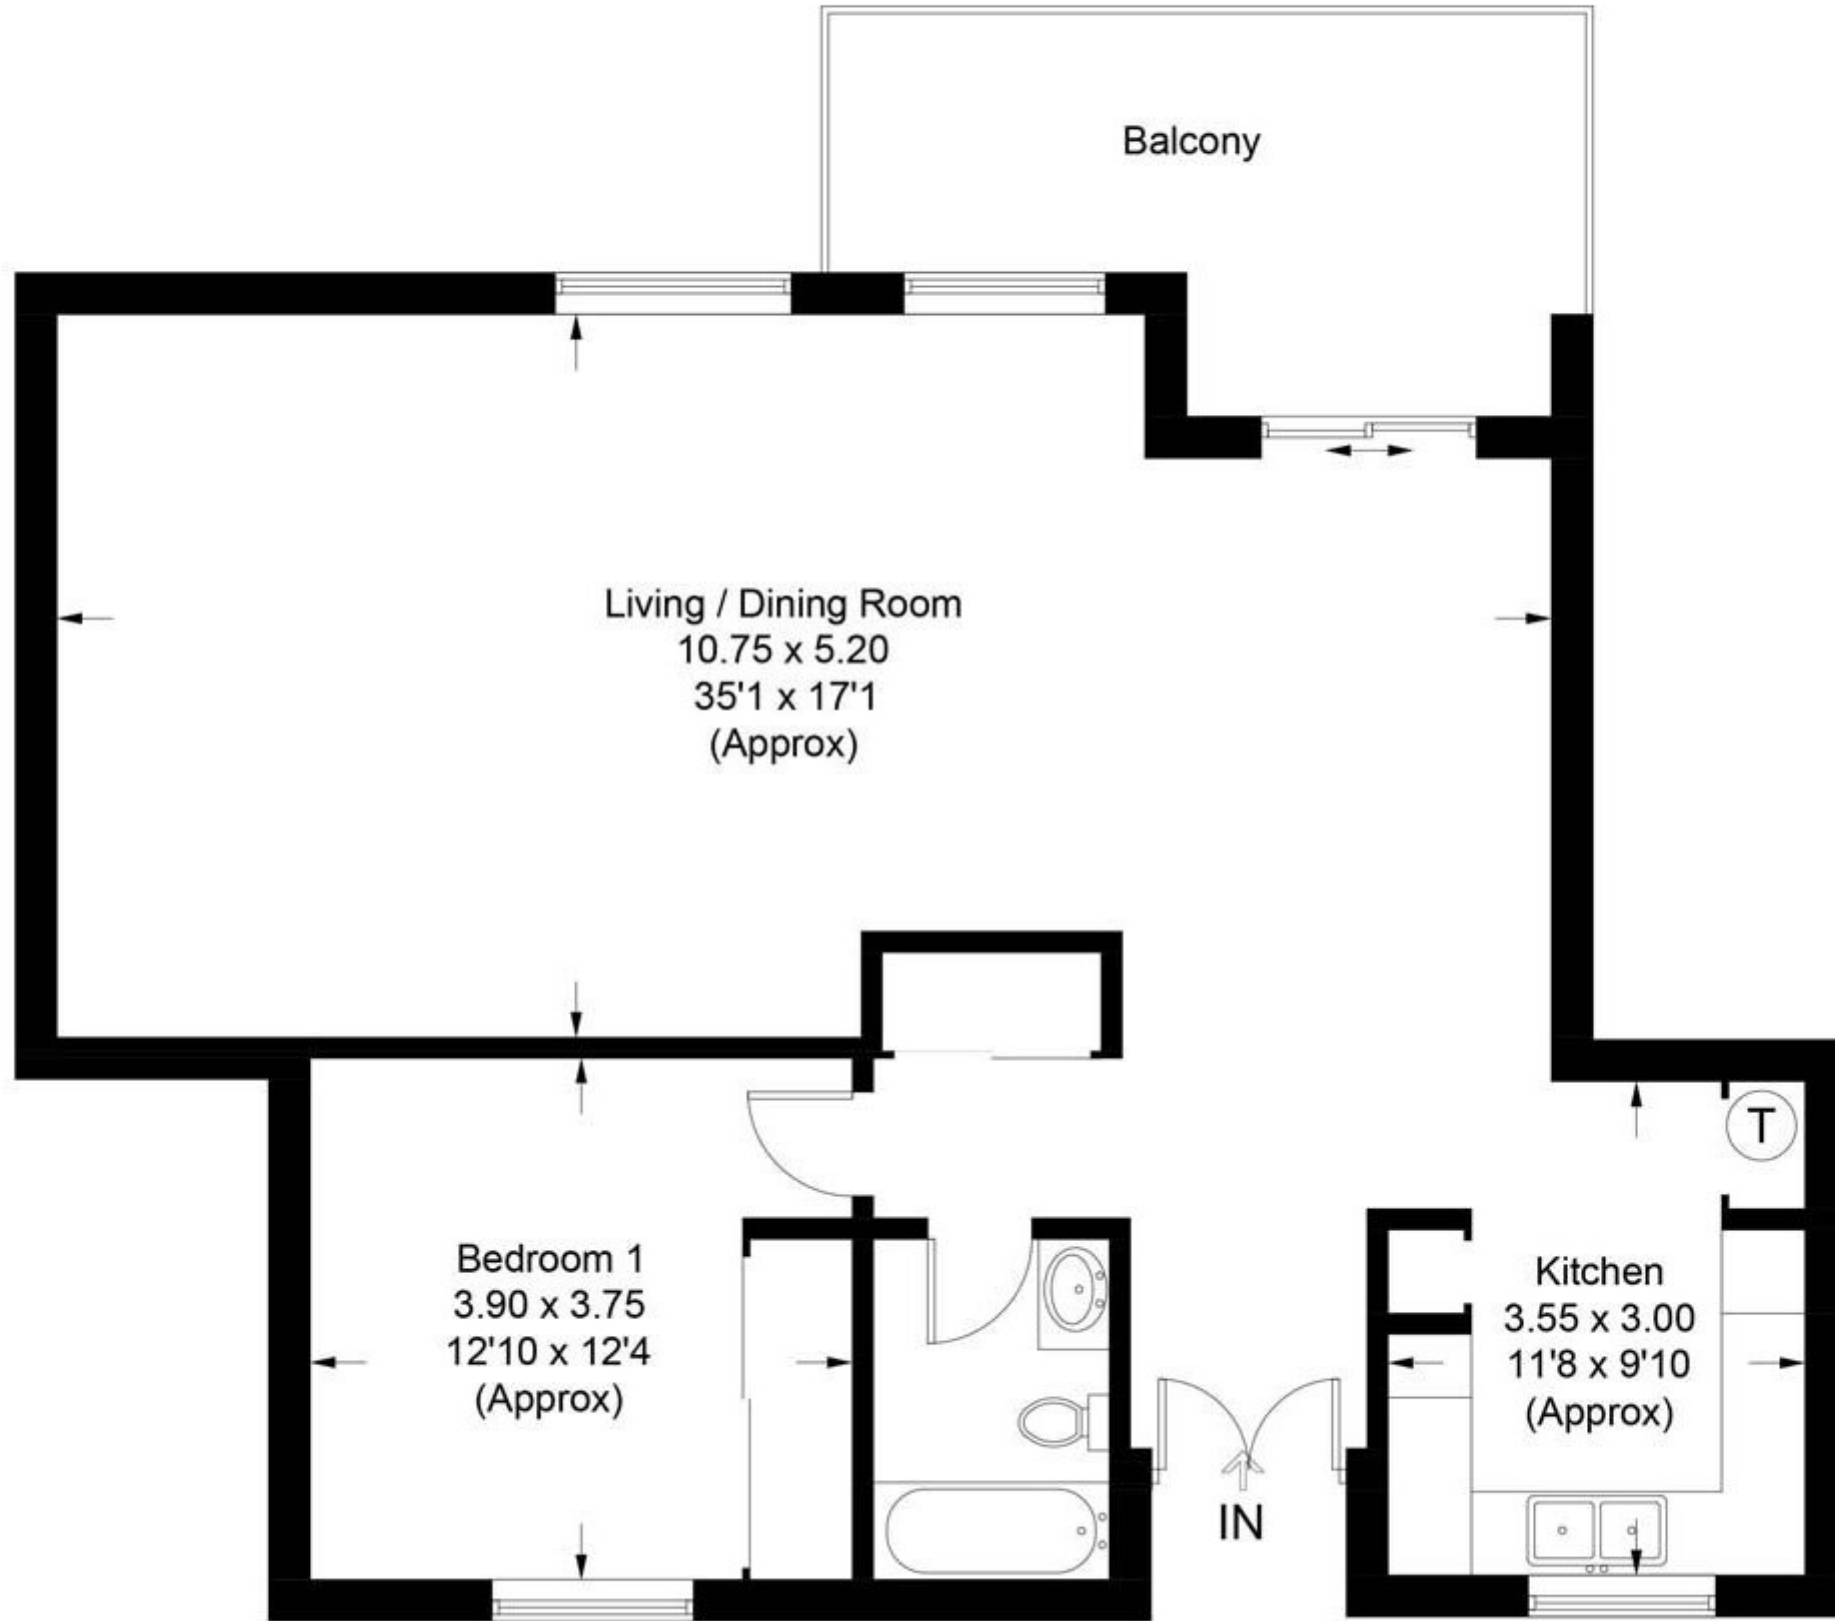

Garden Villa 1

Approximate Gross Internal Area = 86.9 sq m / 935 sq ft

CENTURY 21.
Rainbow Realty

Illustration for identification purposes only, measurements are approximate, not to scale. FloorplansUsketch.com © 2017 (ID367235)