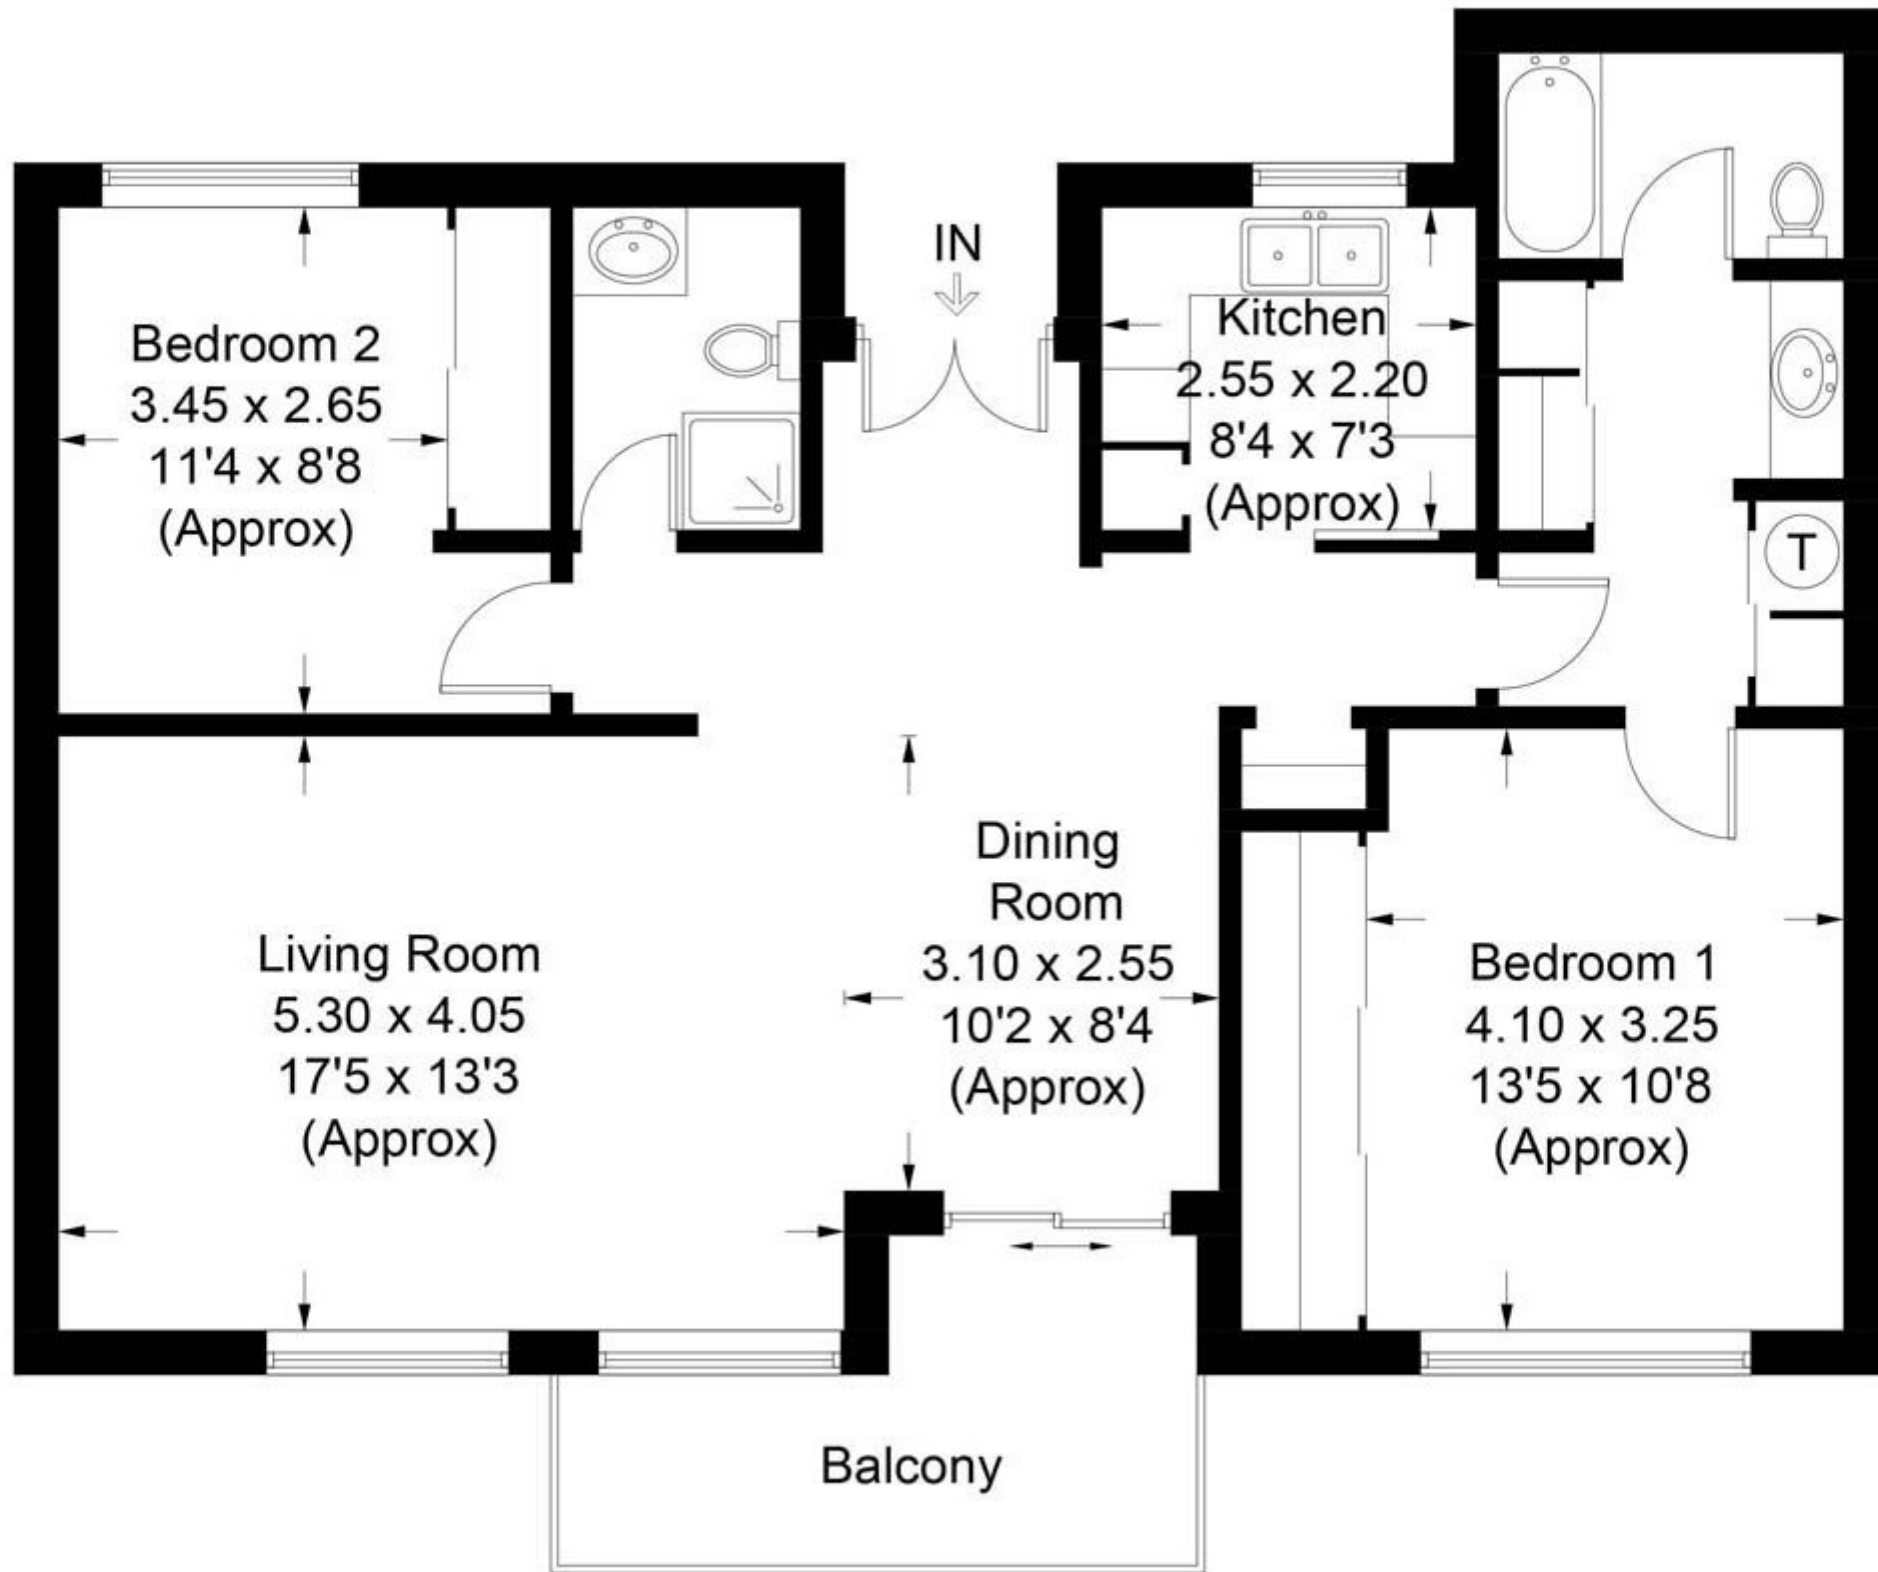

Garden Villa 2

Approximate Gross Internal Area = 111.0 sq m / 1195 sq ft

CENTURY 21
Rainbow Realty