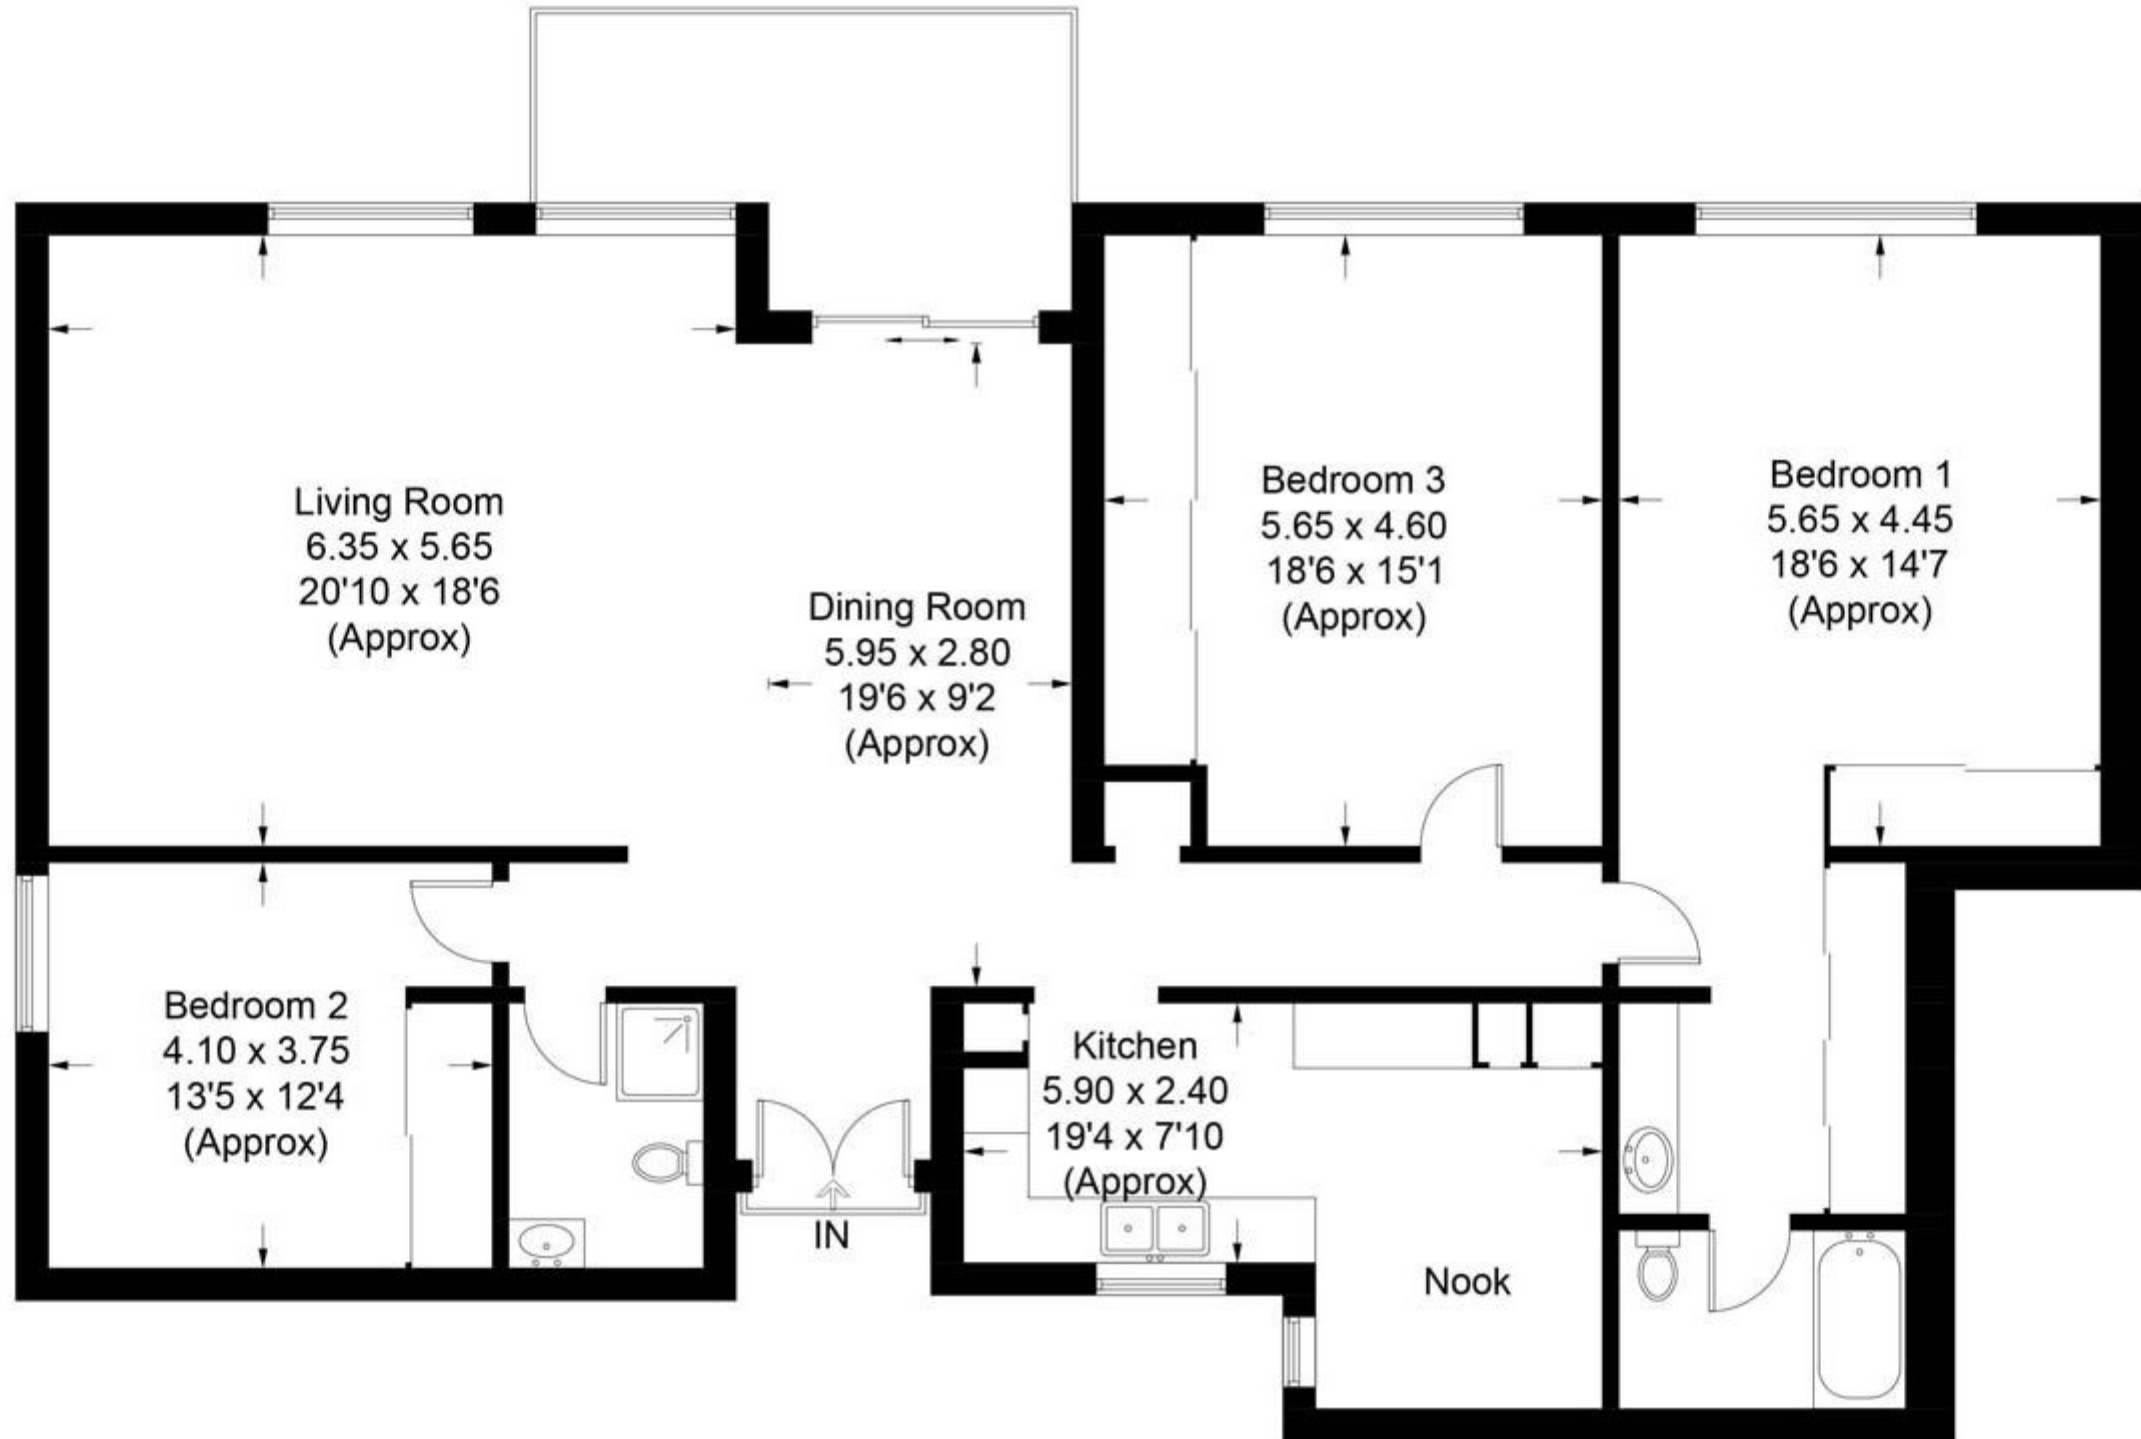

Garden Villa 3

Approximate Gross Internal Area = 154.5 sq m / 1663 sq ft

Illustration for identification purposes only, measurements are approximate, not to scale. FloorplansUsketch.com © 2017 (ID367237)