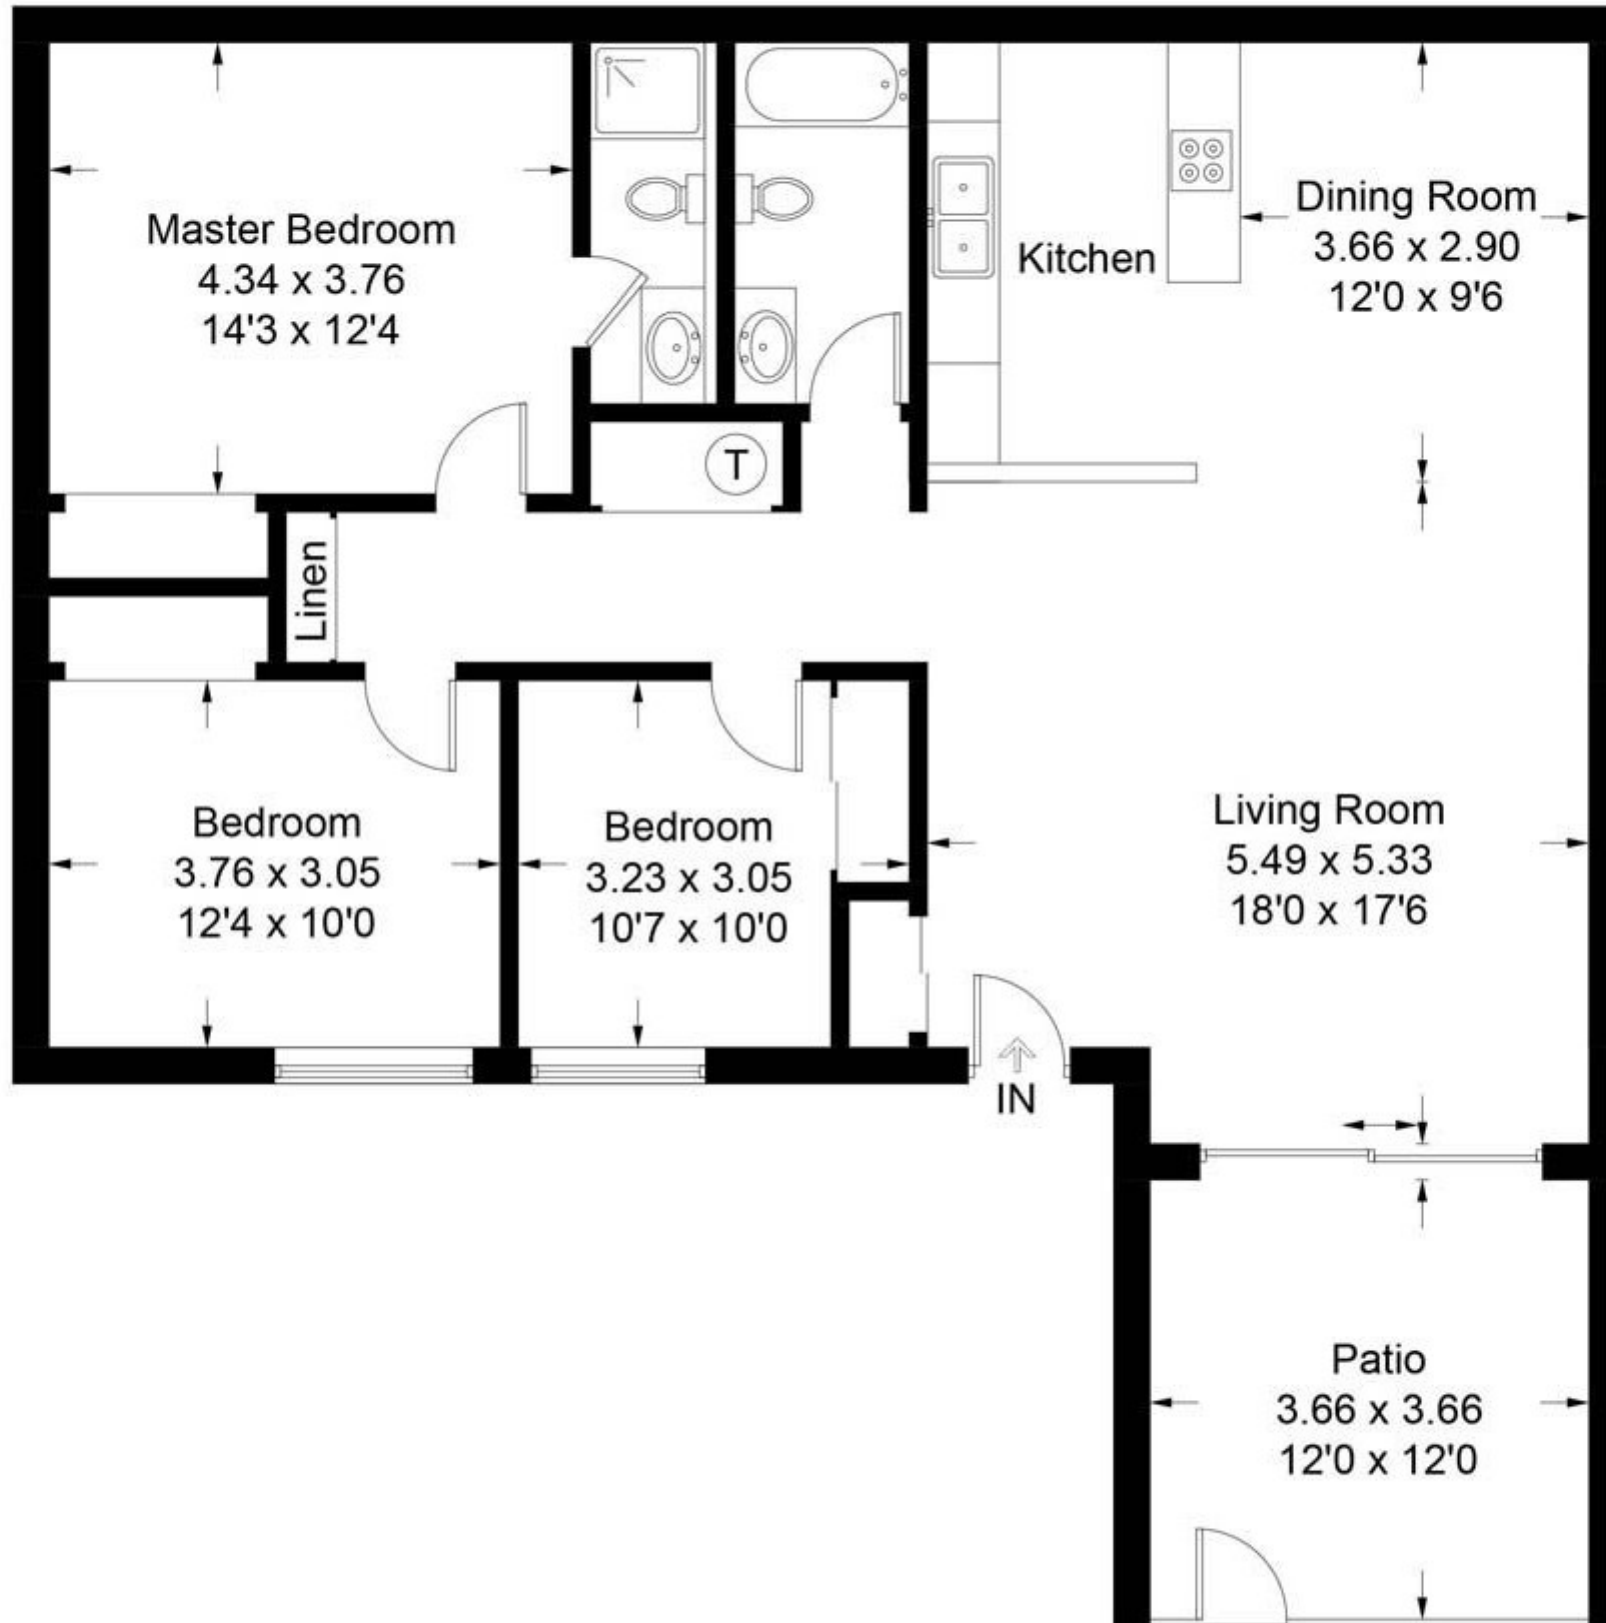

Hermosa

Approximate Gross Internal Area = 100.2 sq m / 1079 sq ft

CENTURY 21
Rainbow Realty

Illustration for identification purposes only, measurements are approximate, not to scale. FloorplansUsketch.com © 2017 (ID 367239)