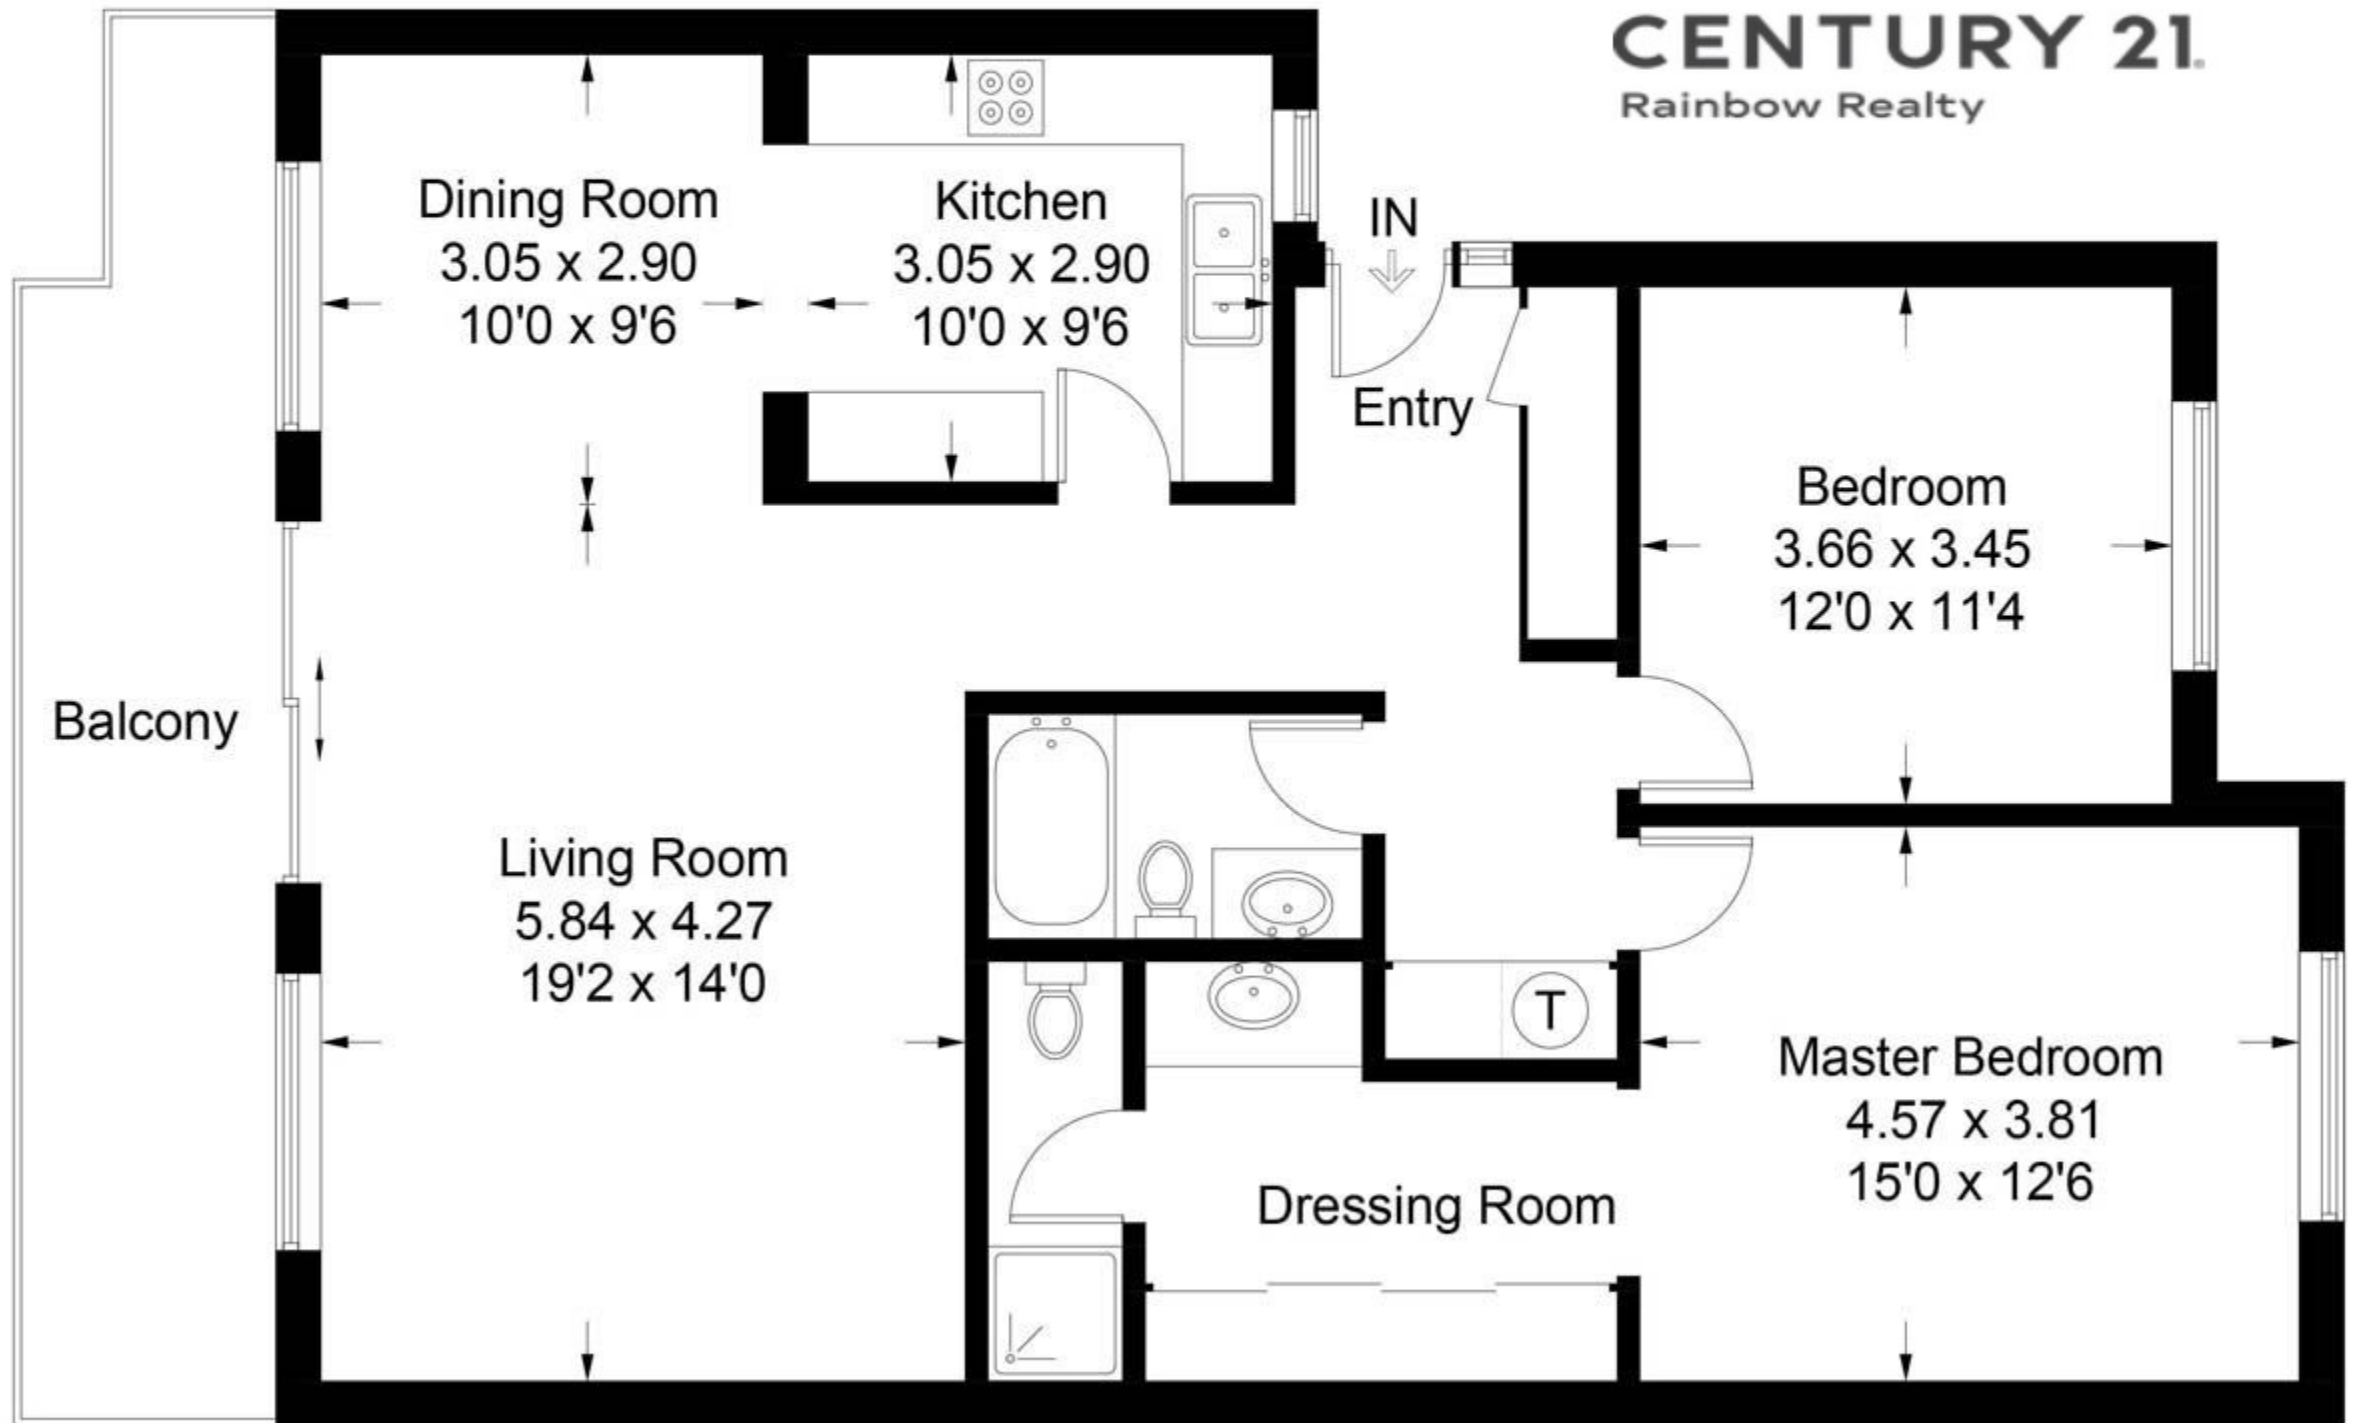

La Brisa

Approximate Gross Internal Area = 105.4 sq m / 1135 sq ft

CENTURY 21.
Rainbow Realty

Illustration for identification purposes only, measurements are approximate, not to scale. FloorplansUsketch.com © 2017 (ID367240)