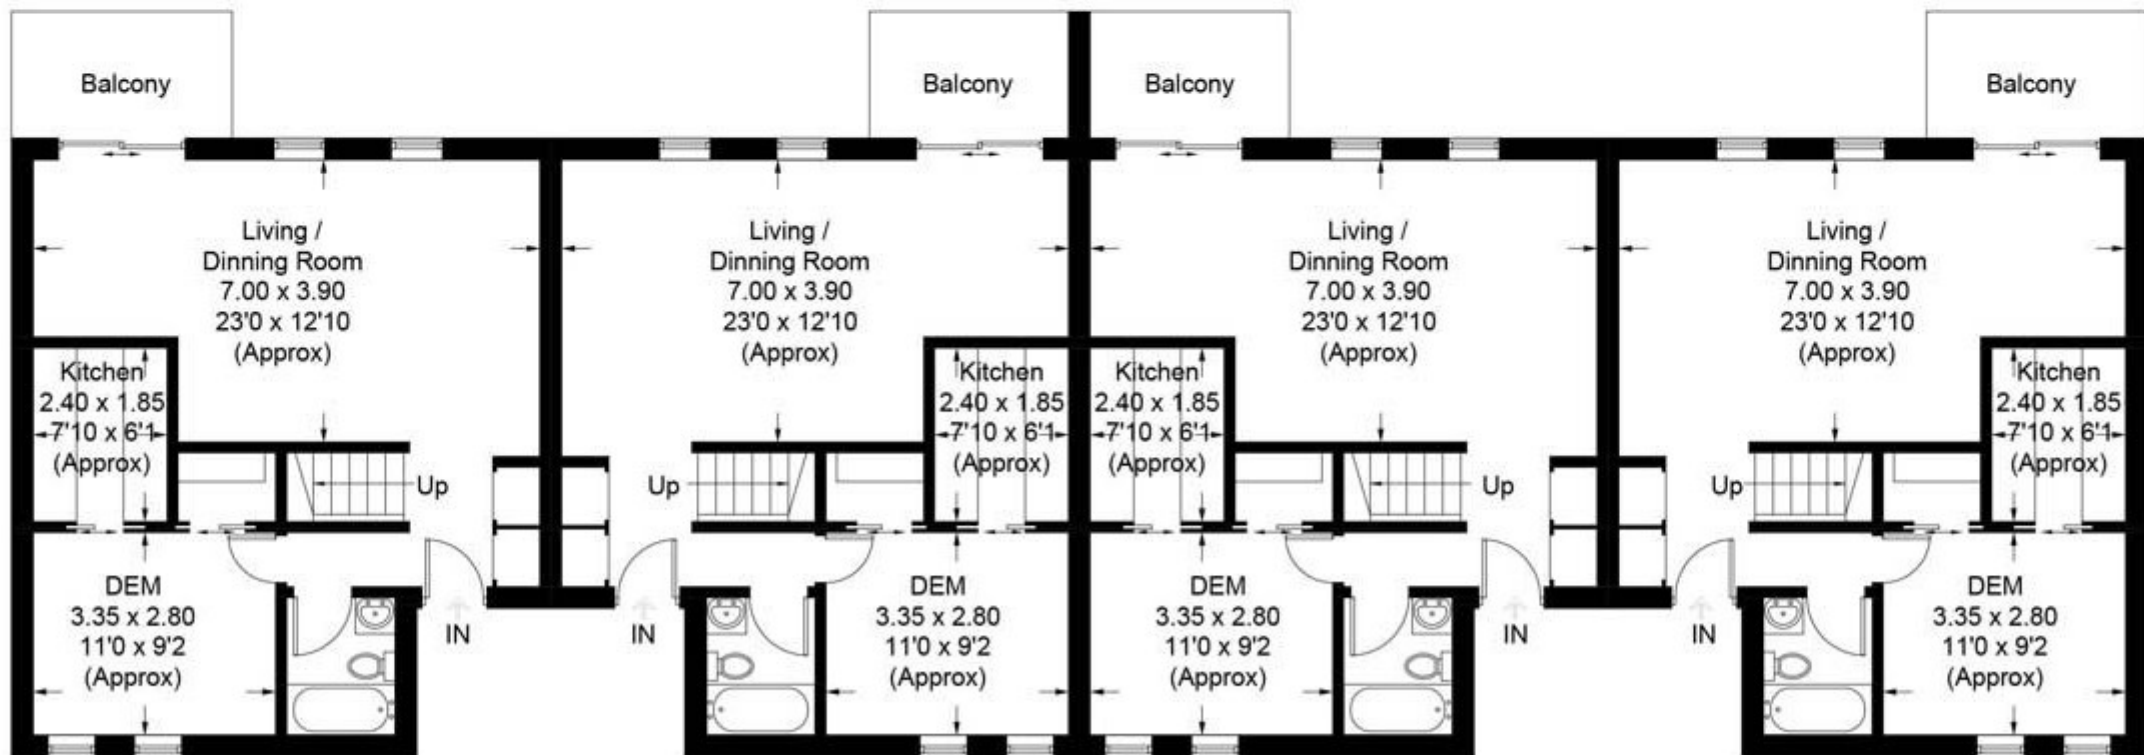

La Jolla

Approximate Gross Internal Area = 143 sq m / 1539 sq ft

Second Floor

First Floor

Illustration for identification purposes only, measurements are approximate, not to scale. FloorplansUsketch.com © 2017 (ID367243)