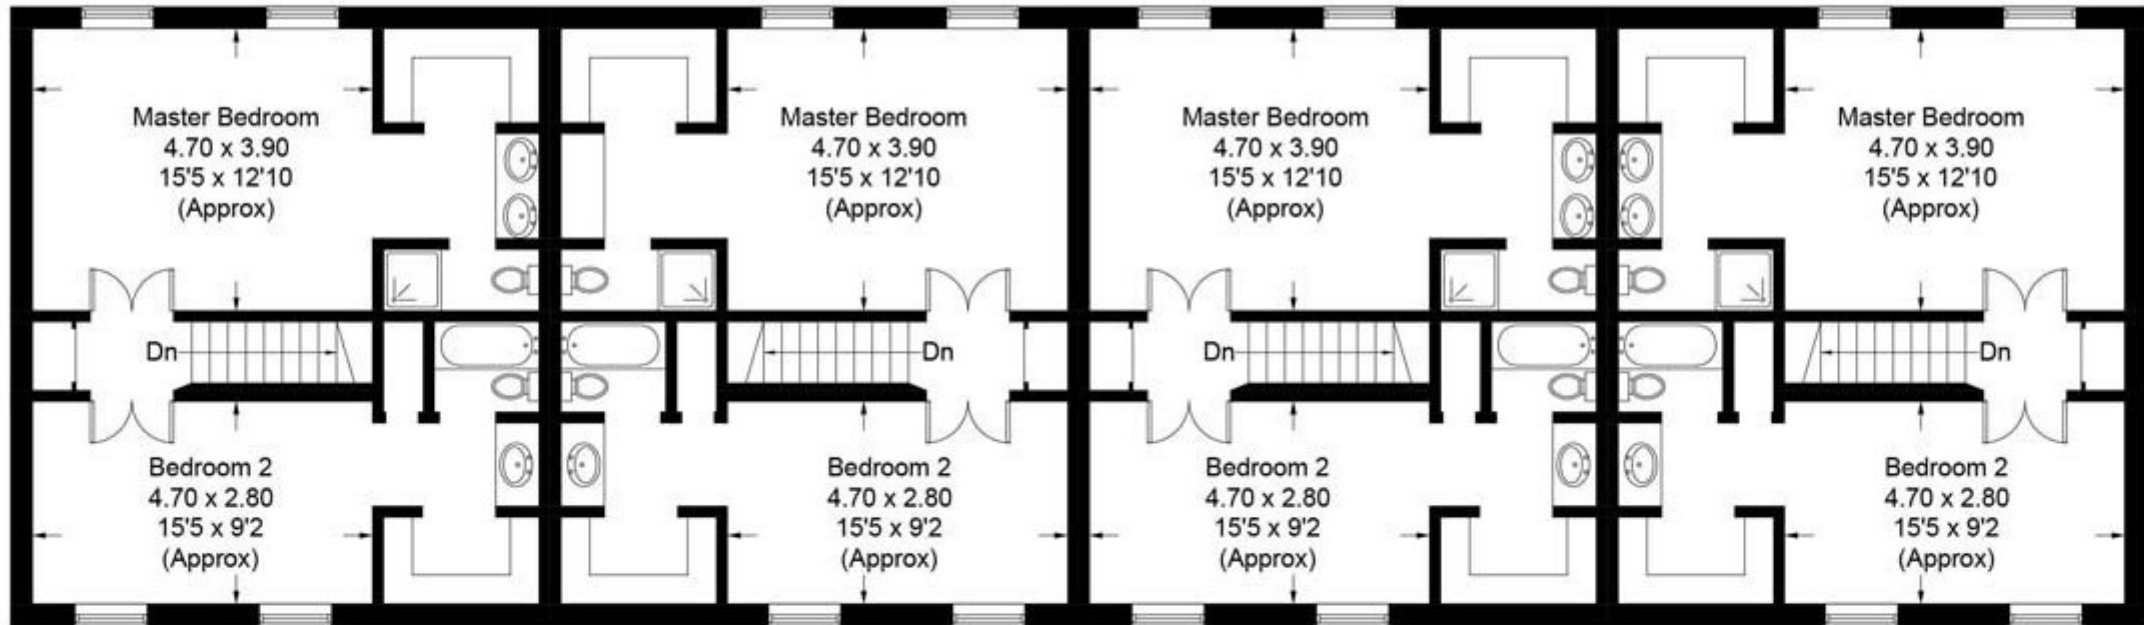

La Jolla

Approximate Gross Internal Area = 143 sq m / 1539 sq ft

Second Floor

First Floor

Illustration for identification purposes only, measurements are approximate, not to scale. FloorplansUsketch.com © 2017 (ID367243)