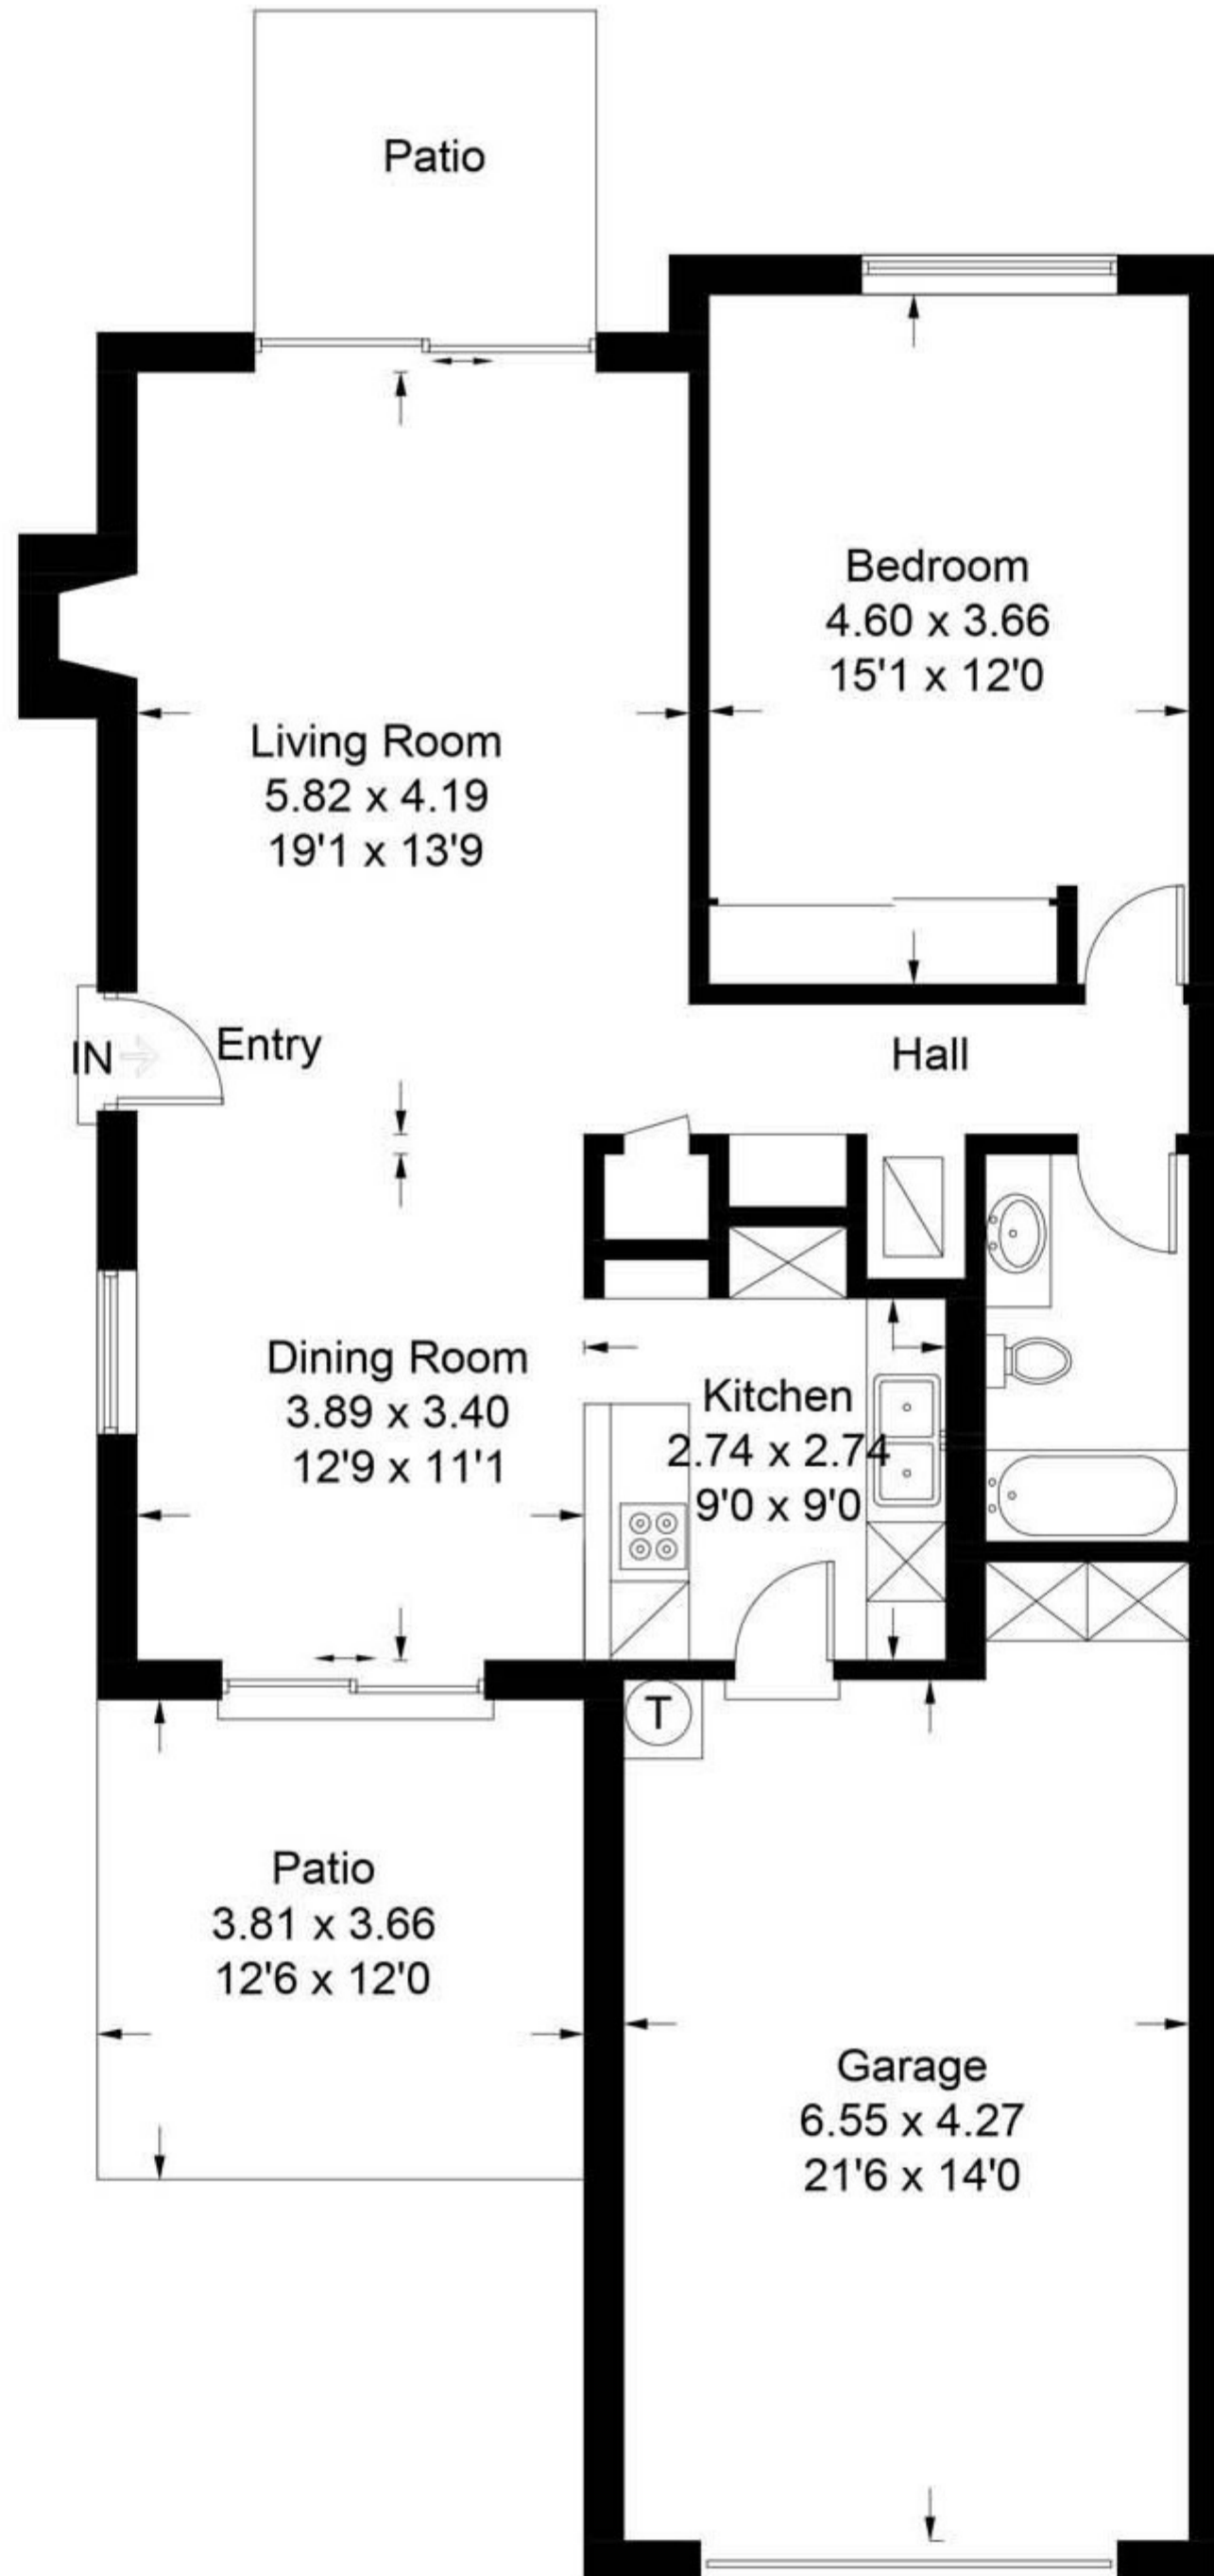

La Princesa

Approximate Gross Internal Area (Including Garage)
77.1 sq m / 830 sq ft

CENTURY 21
Rainbow Realty