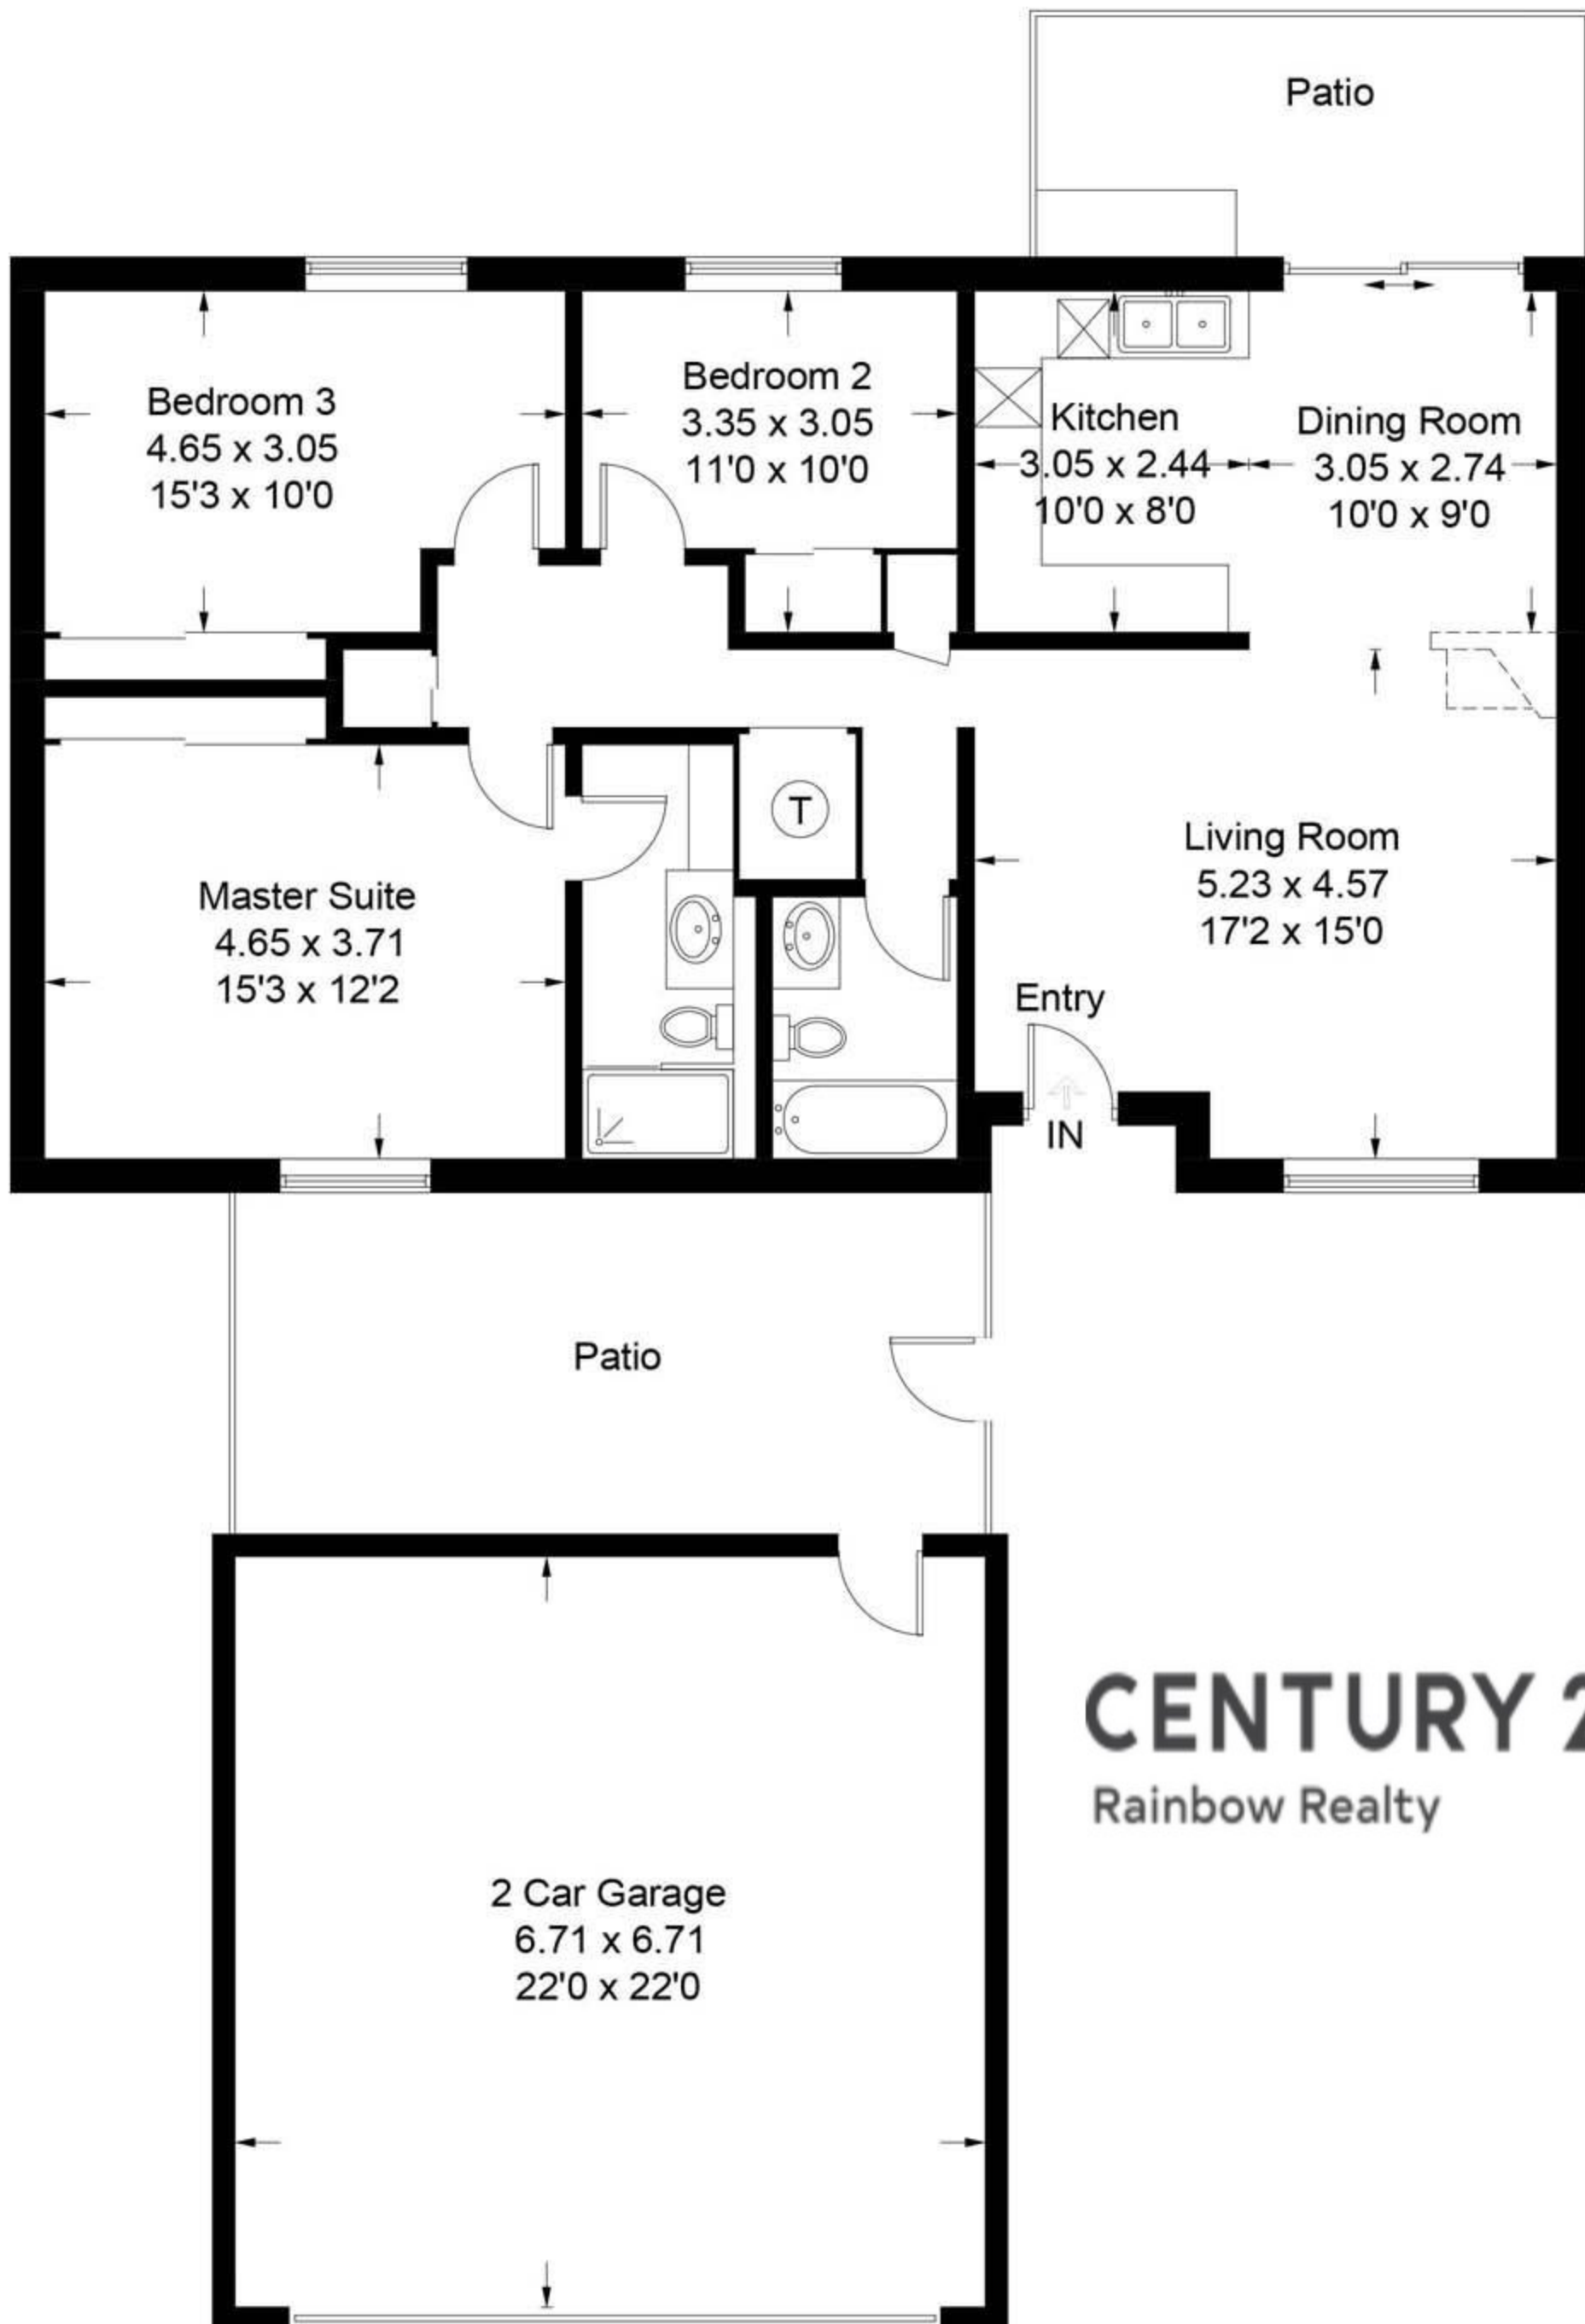

# La Reina

Approximate Gross Internal Area = 111.5 sq m / 1200 sq ft  
(Including 2 Car Garage)

**CENTURY 21.**  
Rainbow Realty