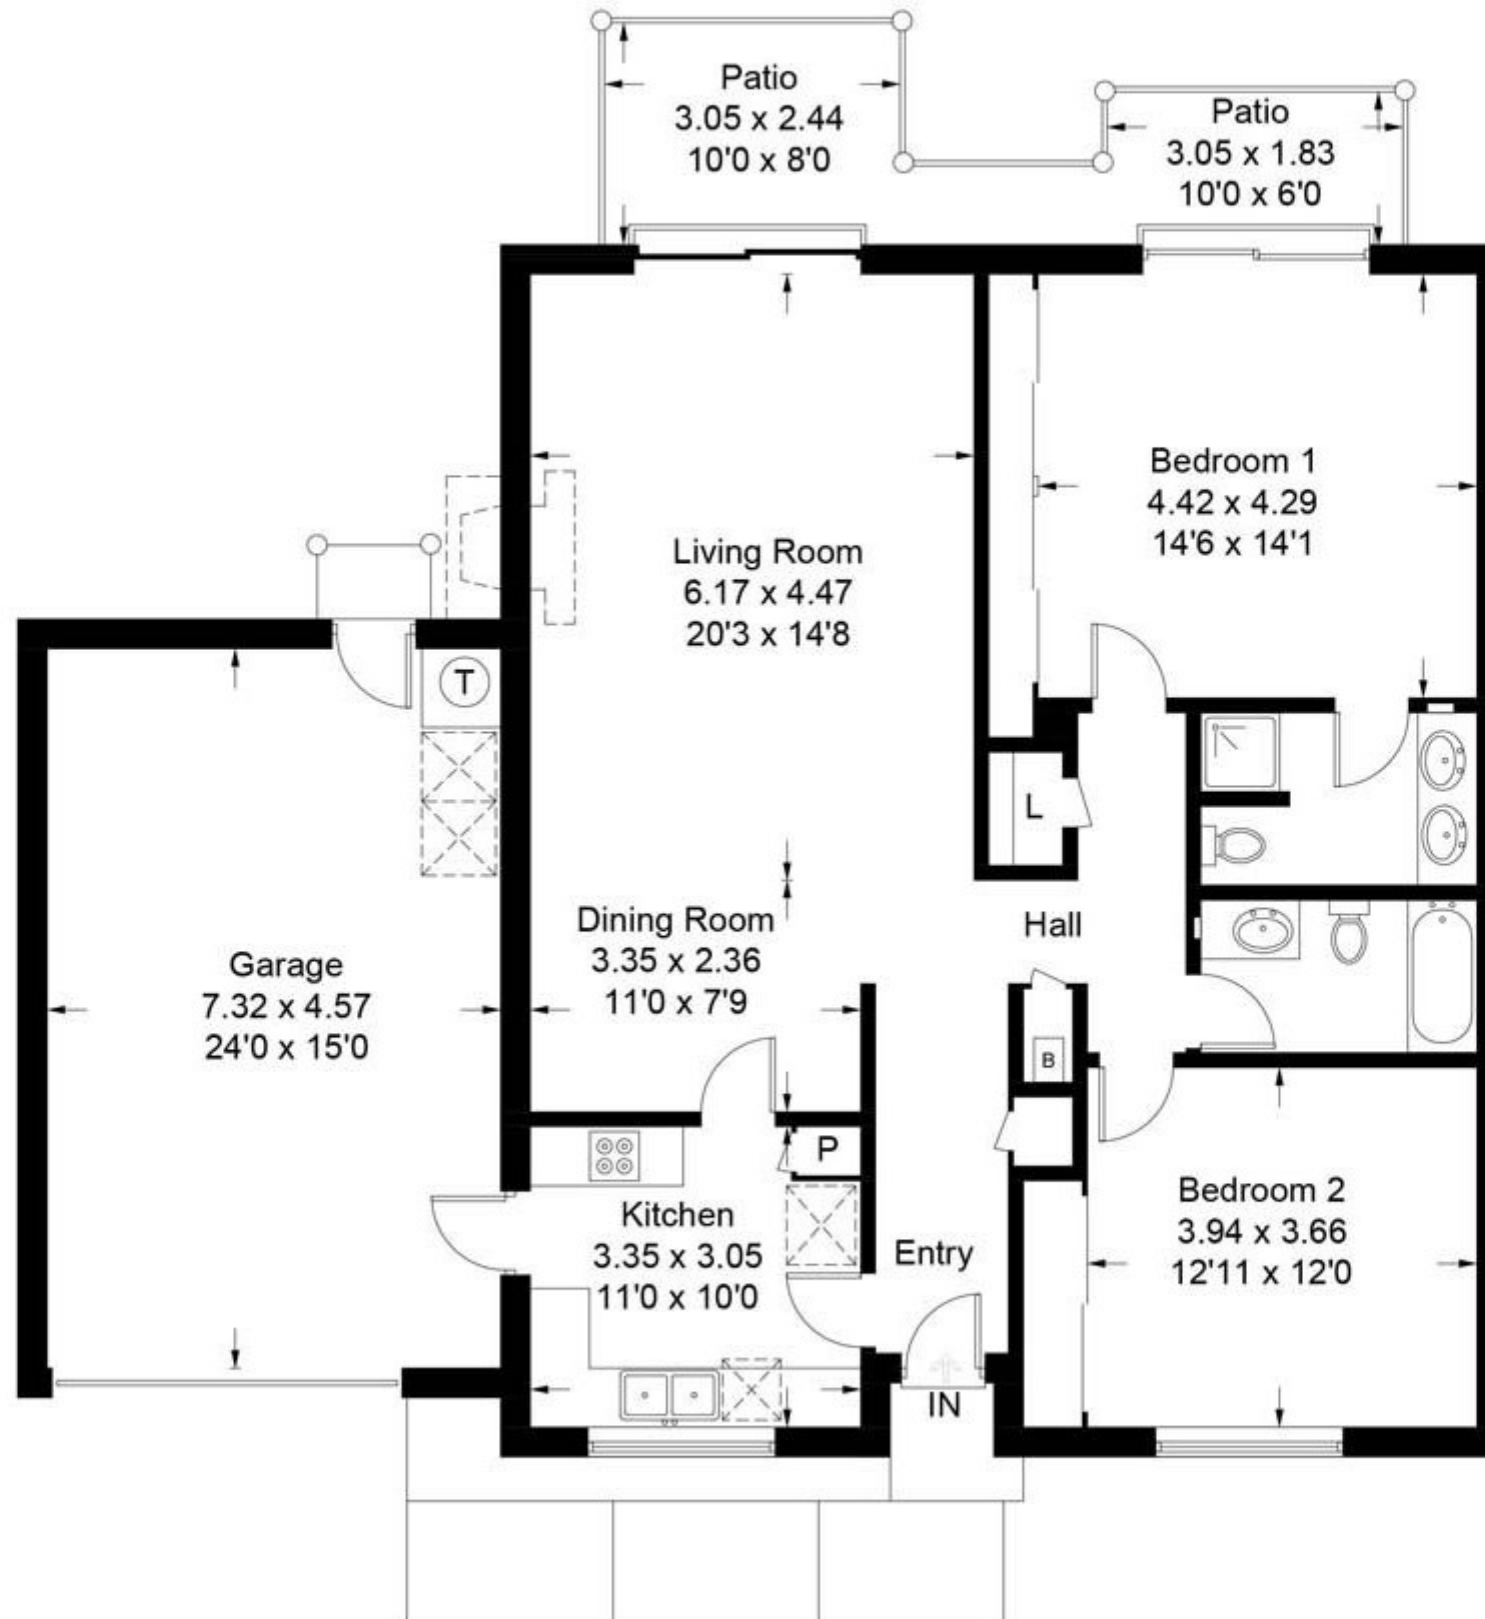

# Malaga

Approximate Gross Internal Area = 111.5 sq m / 1200 sq ft

**CENTURY 21**  
Rainbow Realty