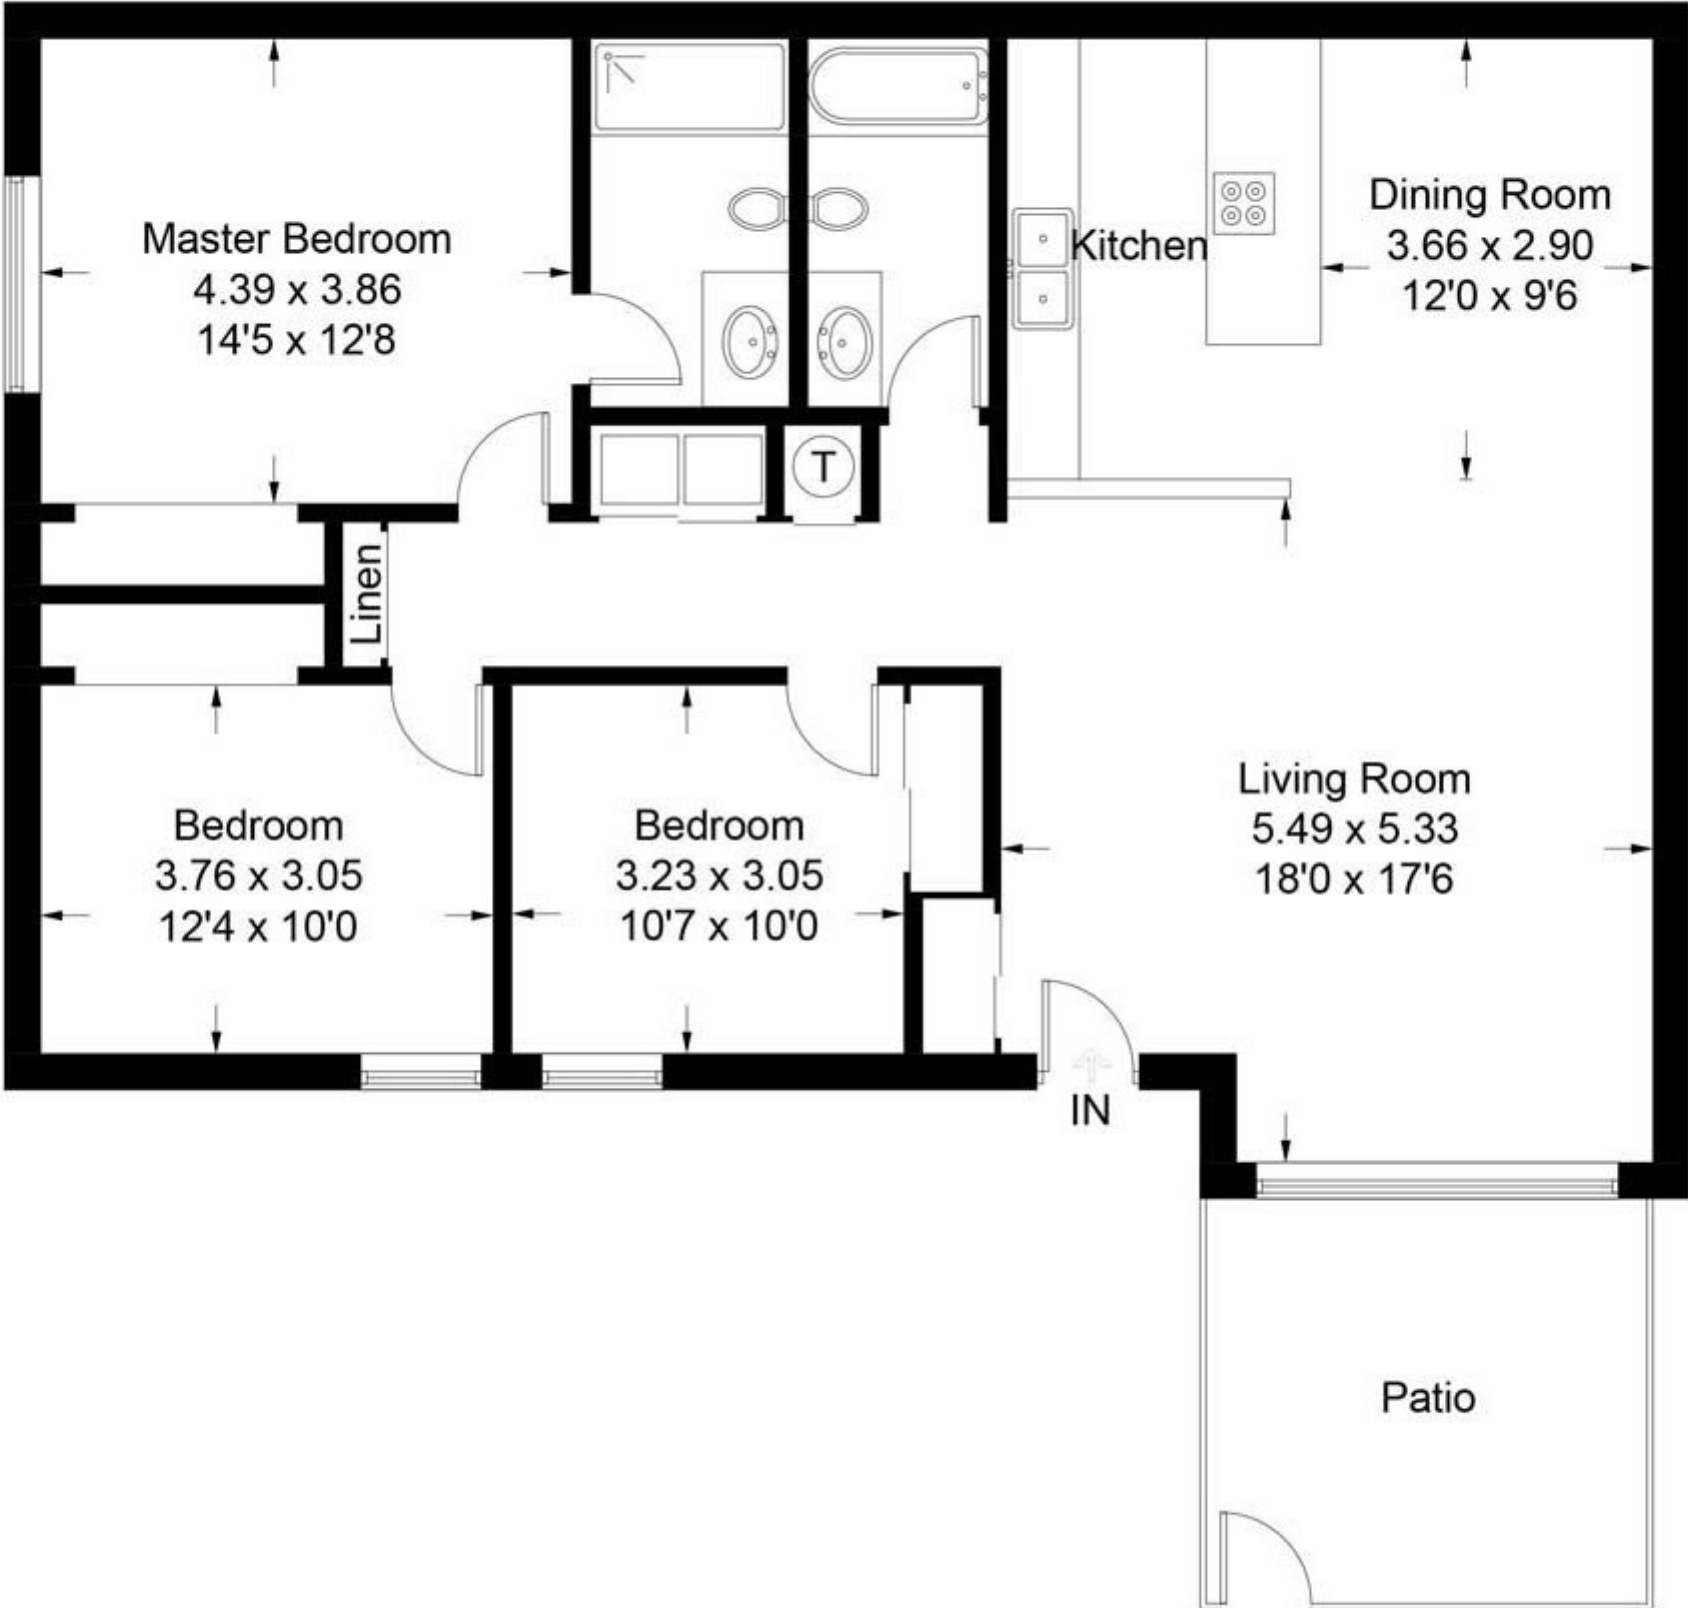

Mariposa

Approximate Gross Internal Area = 109.6 sq m / 1180 sq ft

CENTURY 21
Rainbow Realty

Illustration for identification purposes only, measurements are approximate, not to scale. FloorplansUsketch.com © 2017 (ID 367250)